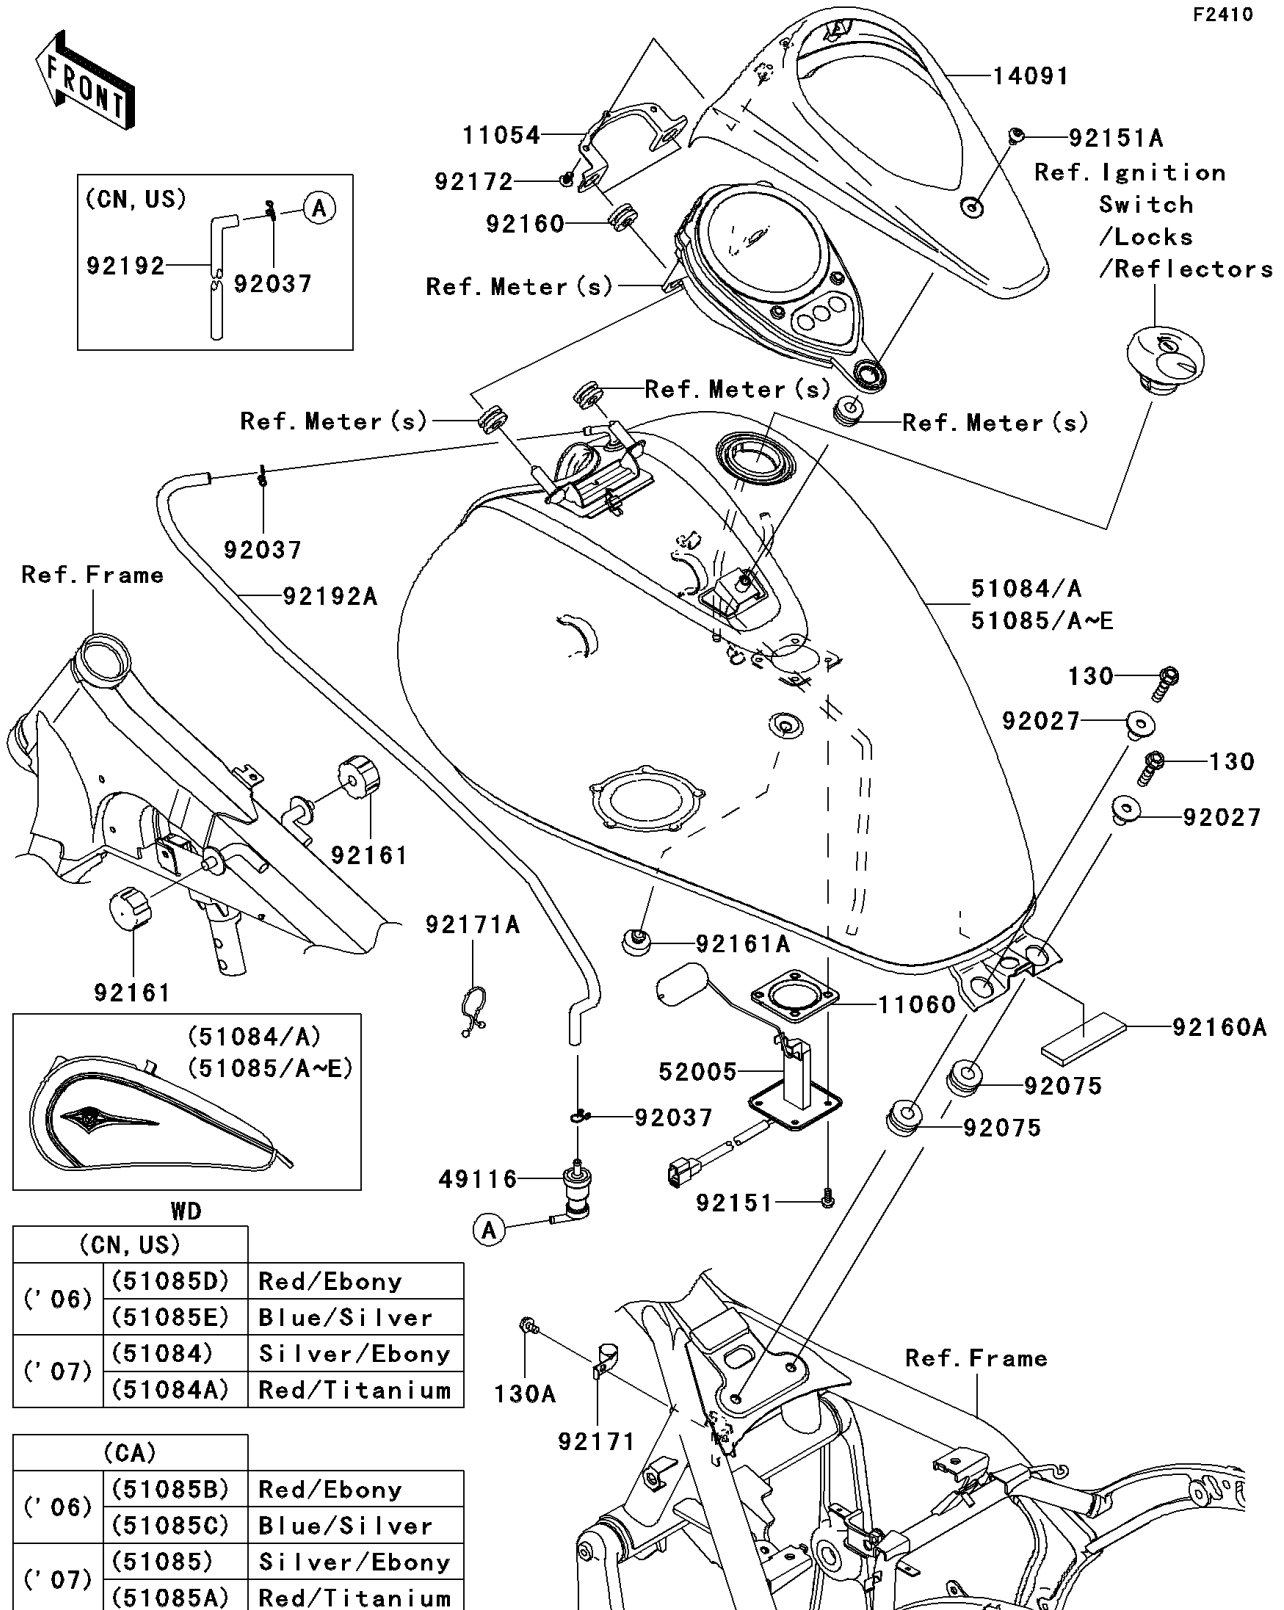

# 2006 Vulcan 900 Classic LT PARTS DIAGRAM

Fuel Tank(D6F/D7F)

F2410

WD

(CN, US)		
'06)	(51085D)	Red/Ebony
	(51085E)	Blue/Silver
'07)	(51084)	Silver/Ebony
	(51084A)	Red/Titanium

(CA)		
'06)	(51085B)	Red/Ebony
	(51085C)	Blue/Silver
'07)	(51085)	Silver/Ebony
	(51085A)	Red/Titanium

## 2006 Vulcan 900 Classic LT PARTS LIST

Fuel Tank(D6F/D7F)

ITEM NAME	PART NUMBER	QUANTITY
BRACKET,METER,FR (Ref # 11054)	11054-0034	1
GASKET,FUEL GAUGE (Ref # 11060)	11060-1952	1
COVER,METER (Ref # 14091)	14091-0516	1
VALVE-ASSY,CHECK (Ref # 49116)	49116-0014	1
GAUGE,FUEL (Ref # 52005)	52005-0020	1
COLLAR,L=19.3 (Ref # 92027)	92027-1780	2
DAMPER (Ref # 92075)	92075-1736	2
BOLT,5X12 (Ref # 92151)	92151-1599	4
BOLT-FLANGED,8X30 (Ref # 130)	130BA0830	2
BOLT-FLANGED,6X10 (Ref # 130A)	130BB0610	1
BOLT,SOCKET,6X12 (Ref # 92151A)	92151-1940	1
DAMPER (Ref # 92160)	92160-1162	2
DAMPER (Ref # 92160A)	92160-1323	1
DAMPER,FUEL TANK (Ref # 92161)	92161-0293	2
DAMPER,SEAT (Ref # 92161A)	92161-1065	1
CLAMP (Ref # 92171)	92171-0595	1
CLAMP (Ref # 92171A)	92171-1185	1
SCREW,TAPPING,5X14 (Ref # 92172)	92172-0006	2
TUBE,FUEL TANK-VALVE (Ref # 92192A)	92192-0303	1
TANK-COMP-FUEL,RED/EBONY (Ref # 51085B)	51085-5207-827	1
TANK-COMP-FUEL,BLUE/SILVER (Ref # 51085C)	51085-5208-728	1
TANK-COMP-FUEL,RED/EBONY (Ref # 51085D)	51085-5209-827	1
TANK-COMP-FUEL,BLUE/SILVER (Ref # 51085E)	51085-5210-728	1
CLAMP,TUBE (Ref # 92037)	92037-147	2
CLAMP,TUBE (Ref # 92037)	92037-147	3
TUBE,TANK-SEPARATOR,BLUE (Ref # 92192)	92192-0215	1