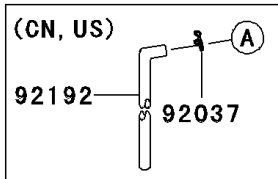

# 2006 Vulcan 900 Classic LT PARTS DIAGRAM

Fuel Tank(D6F/D7F)

F2410

WD

(CN, US)		
'06)	(51085D)	Red/Ebony
	(51085E)	Blue/Silver
'07)	(51084)	Silver/Ebony
	(51084A)	Red/Titanium

(CA)		
'06)	(51085B)	Red/Ebony
	(51085C)	Blue/Silver
'07)	(51085)	Silver/Ebony
	(51085A)	Red/Titanium

## 2006 Vulcan 900 Classic LT PARTS LIST

Fuel Tank(D6F/D7F)

ITEM NAME	PART NUMBER	QUANTITY
BRACKET,METER,FR (Ref # 11054)	11054-0034	1
GASKET,FUEL GAUGE (Ref # 11060)	11060-1952	1
COVER,METER (Ref # 14091)	14091-0516	1
VALVE-ASSY,CHECK (Ref # 49116)	49116-0014	1
GAUGE,FUEL (Ref # 52005)	52005-0020	1
COLLAR,L=19.3 (Ref # 92027)	92027-1780	2
DAMPER (Ref # 92075)	92075-1736	2
BOLT,5X12 (Ref # 92151)	92151-1599	4
BOLT-FLANGED,8X30 (Ref # 130)	130BA0830	2
BOLT-FLANGED,6X10 (Ref # 130A)	130BB0610	1
BOLT,SOCKET,6X12 (Ref # 92151A)	92151-1940	1
DAMPER (Ref # 92160)	92160-1162	2
DAMPER (Ref # 92160A)	92160-1323	1
DAMPER,FUEL TANK (Ref # 92161)	92161-0293	2
DAMPER,SEAT (Ref # 92161A)	92161-1065	1
CLAMP (Ref # 92171)	92171-0595	1
CLAMP (Ref # 92171A)	92171-1185	1
SCREW,TAPPING,5X14 (Ref # 92172)	92172-0006	2
TUBE,FUEL TANK-VALVE (Ref # 92192A)	92192-0303	1
TANK-COMP-FUEL,RED/EBONY (Ref # 51085B)	51085-5207-827	1
TANK-COMP-FUEL,BLUE/SILVER (Ref # 51085C)	51085-5208-728	1
TANK-COMP-FUEL,RED/EBONY (Ref # 51085D)	51085-5209-827	1
TANK-COMP-FUEL,BLUE/SILVER (Ref # 51085E)	51085-5210-728	1
CLAMP,TUBE (Ref # 92037)	92037-147	2
CLAMP,TUBE (Ref # 92037)	92037-147	3
TUBE,TANK-SEPARATOR,BLUE (Ref # 92192)	92192-0215	1