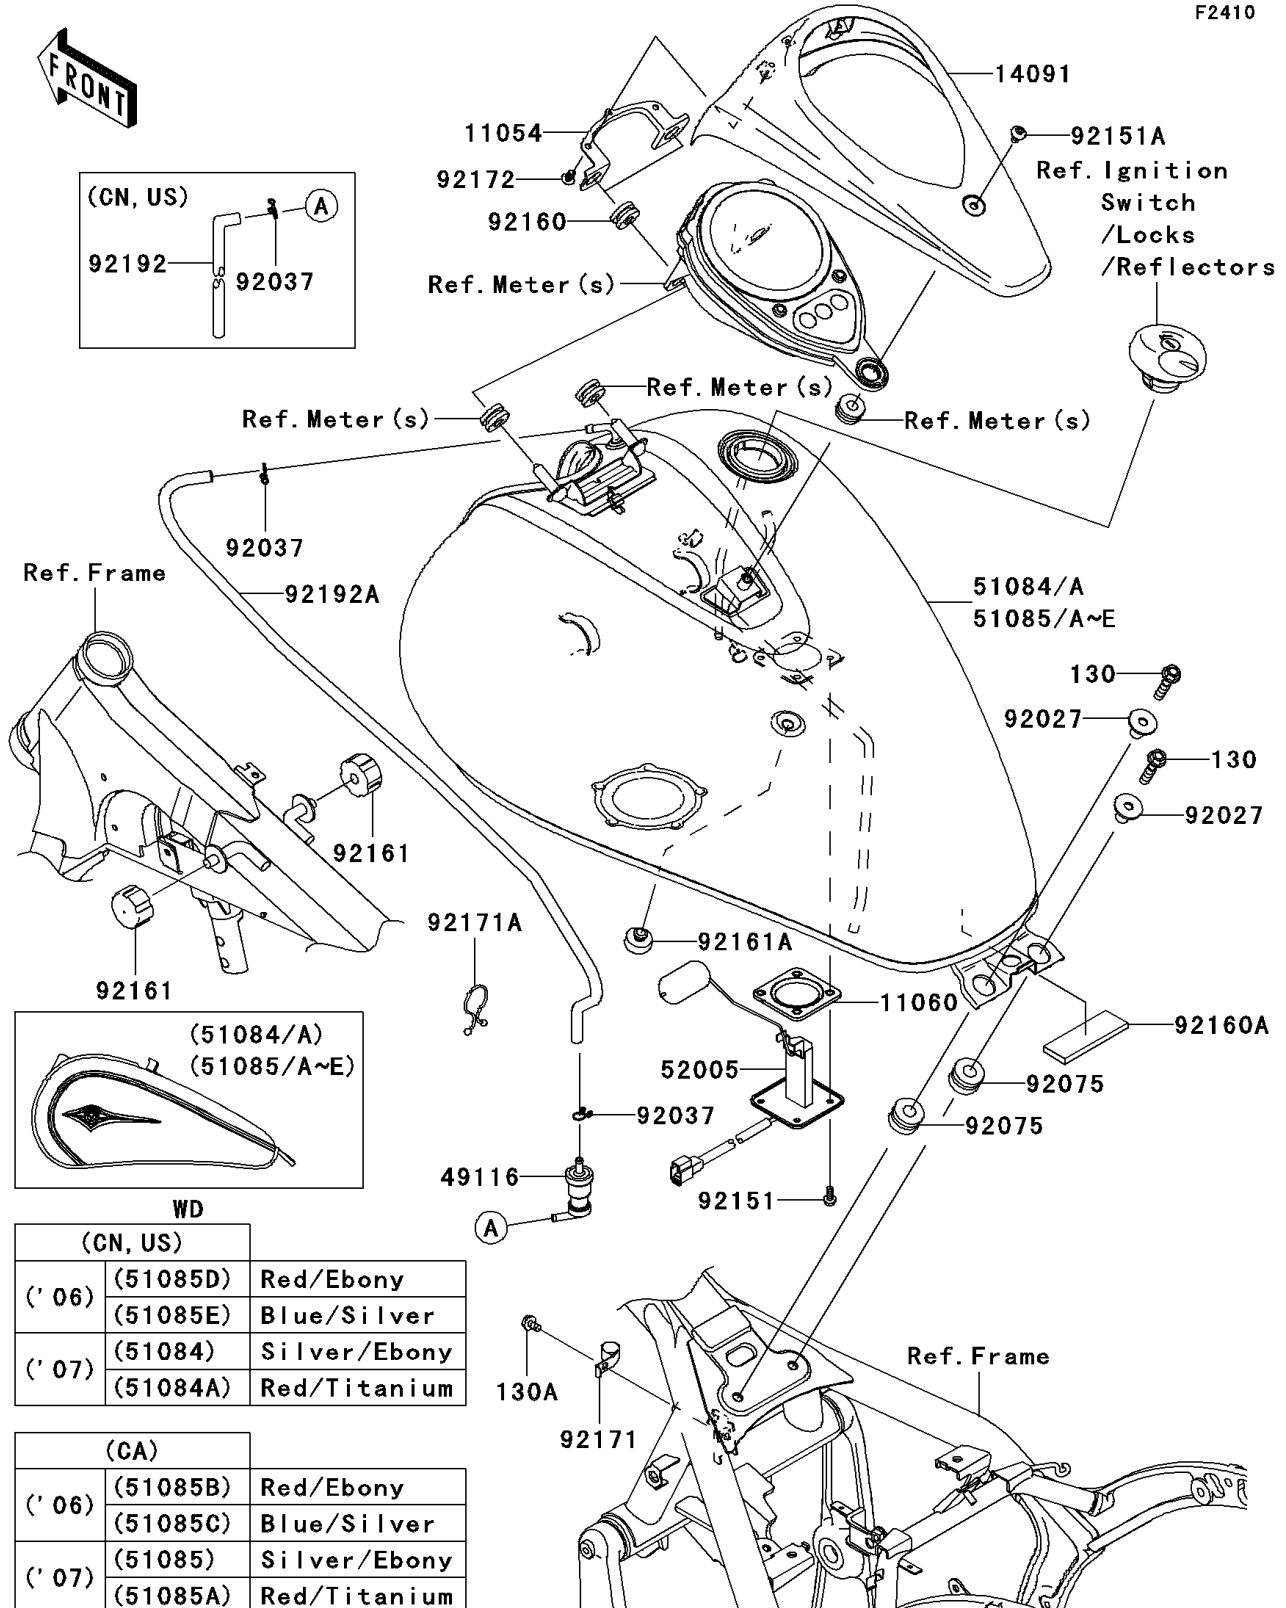

2007 Vulcan 900 Classic LT PARTS DIAGRAM

Fuel Tank(D6F/D7F)

F2410

(CN, US)

('06)	(51085D)	Red/Ebony
	(51085E)	Blue/Silver
('07)	(51084)	Silver/Ebony
	(51084A)	Red/Titanium

(CA)

('06)	(51085B)	Red/Ebony
	(51085C)	Blue/Silver
('07)	(51085)	Silver/Ebony
	(51085A)	Red/Titanium

2007 Vulcan 900 Classic LT PARTS LIST

Fuel Tank(D6F/D7F)

ITEM NAME	PART NUMBER	QUANTITY
BRACKET,METER,FR (Ref # 11054)	11054-0034	1
GASKET,FUEL GAUGE (Ref # 11060)	11060-1952	1
COVER,METER (Ref # 14091)	14091-0516	1
VALVE-ASSY,CHECK (Ref # 49116)	49116-0014	1
GAUGE,FUEL (Ref # 52005)	52005-0020	1
COLLAR,L=19.3 (Ref # 92027)	92027-1780	2
DAMPER (Ref # 92075)	92075-1736	2
BOLT,5X12 (Ref # 92151)	92151-1599	4
BOLT-FLANGED,8X30 (Ref # 130)	130BA0830	2
BOLT-FLANGED,6X10 (Ref # 130A)	130BB0610	1
BOLT,SOCKET,6X12 (Ref # 92151A)	92151-1940	1
DAMPER (Ref # 92160)	92160-1162	2
DAMPER (Ref # 92160A)	92160-1323	1
DAMPER,FUEL TANK (Ref # 92161)	92161-0293	2
DAMPER,SEAT (Ref # 92161A)	92161-1065	1
CLAMP (Ref # 92171)	92171-0595	1
CLAMP (Ref # 92171A)	92171-1185	1
SCREW,TAPPING,5X14 (Ref # 92172)	92172-0006	2
TUBE,FUEL TANK-VALVE (Ref # 92192A)	92192-0303	1
TANK-COMP-FUEL,SILVER/EBONY (Ref # 51084)	51084-5315-686	1
TANK-COMP-FUEL,RED/TITANIUM (Ref # 51084A)	51084-5316-10W	1
TANK-COMP-FUEL,SILVER/EBONY (Ref # 51085)	51085-5119-686	1
TANK-COMP-FUEL,RED/TITANIUM (Ref # 51085A)	51085-5120-10W	1
CLAMP,TUBE (Ref # 92037)	92037-147	2
CLAMP,TUBE (Ref # 92037)	92037-147	3
TUBE,TANK-SEPARATOR,BLUE (Ref # 92192)	92192-0215	1