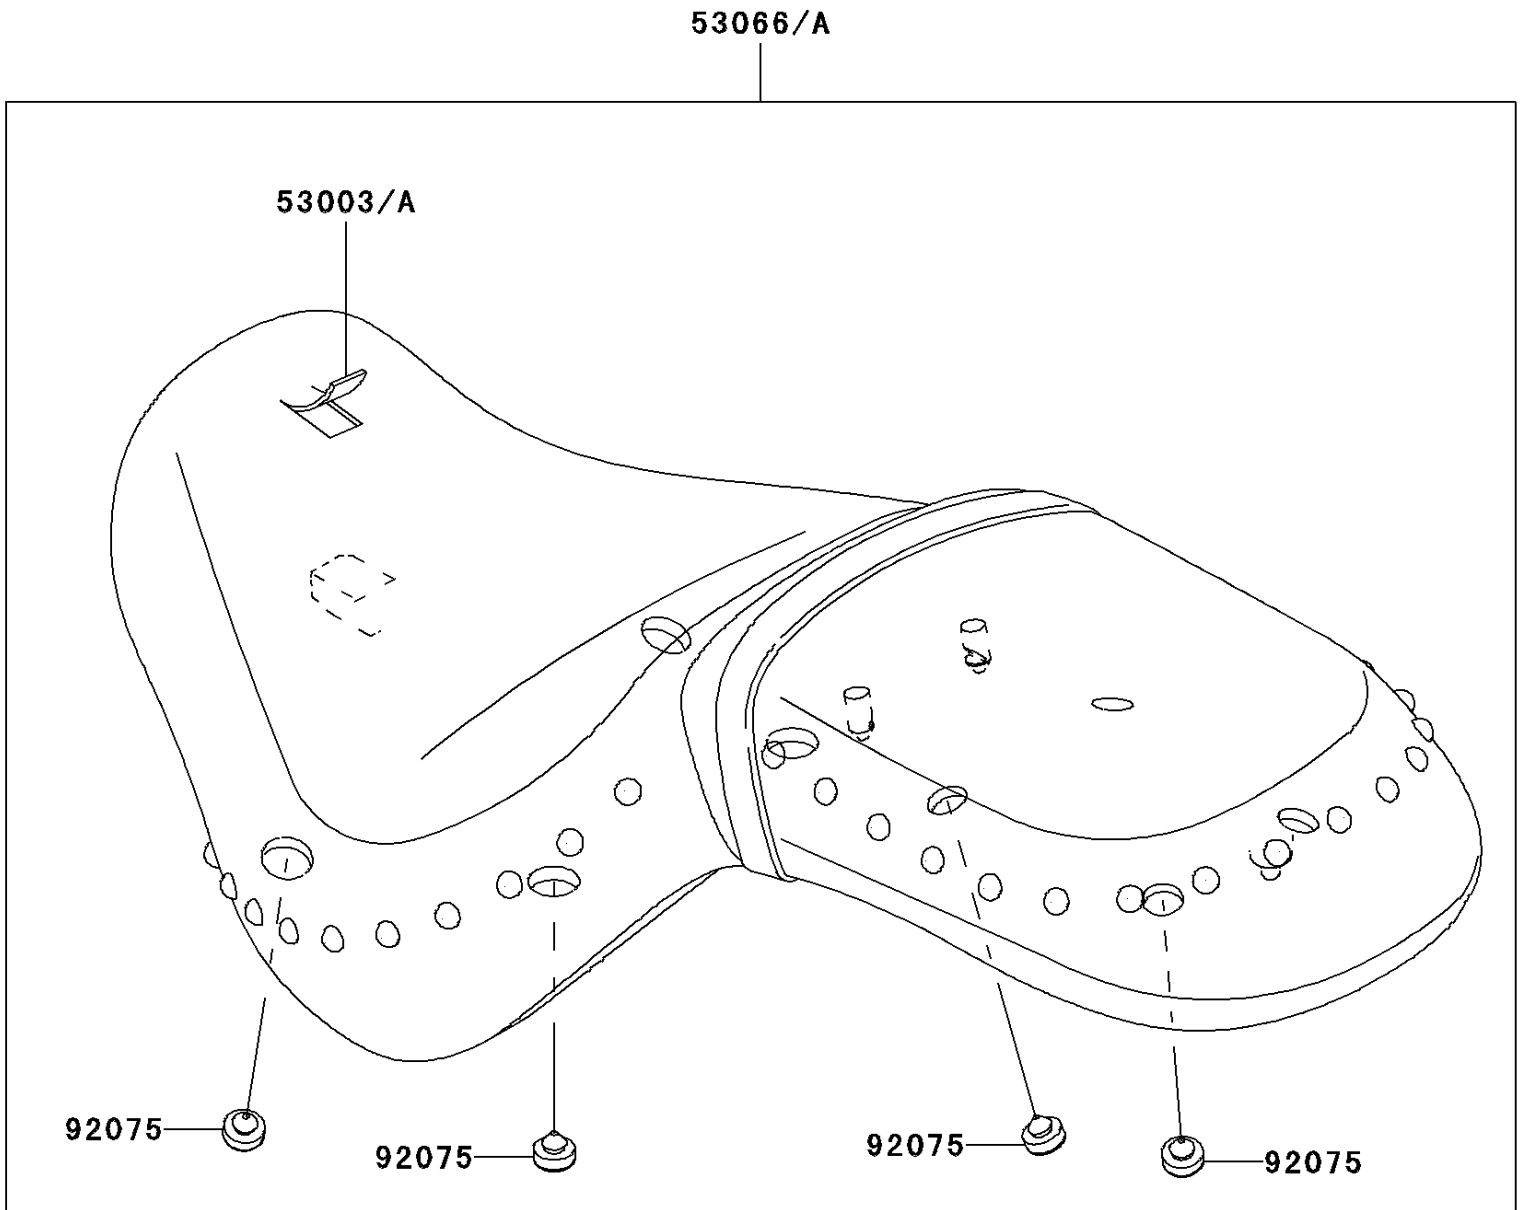

# 2006 Vulcan 900 Classic LT PARTS DIAGRAM

Seat

F2510

## 2006 Vulcan 900 Classic LT PARTS LIST

### Seat

ITEM NAME	PART NUMBER	QUANTITY
LEATHER,SEAT,BLACK (Ref # 53003)	53003-0085-MA	1
SEAT-ASSY,DUAL,W/BAND,BLACK (Ref # 53066)	53066-0159-MA	1
DAMPER (Ref # 92075)	92075-1927	8