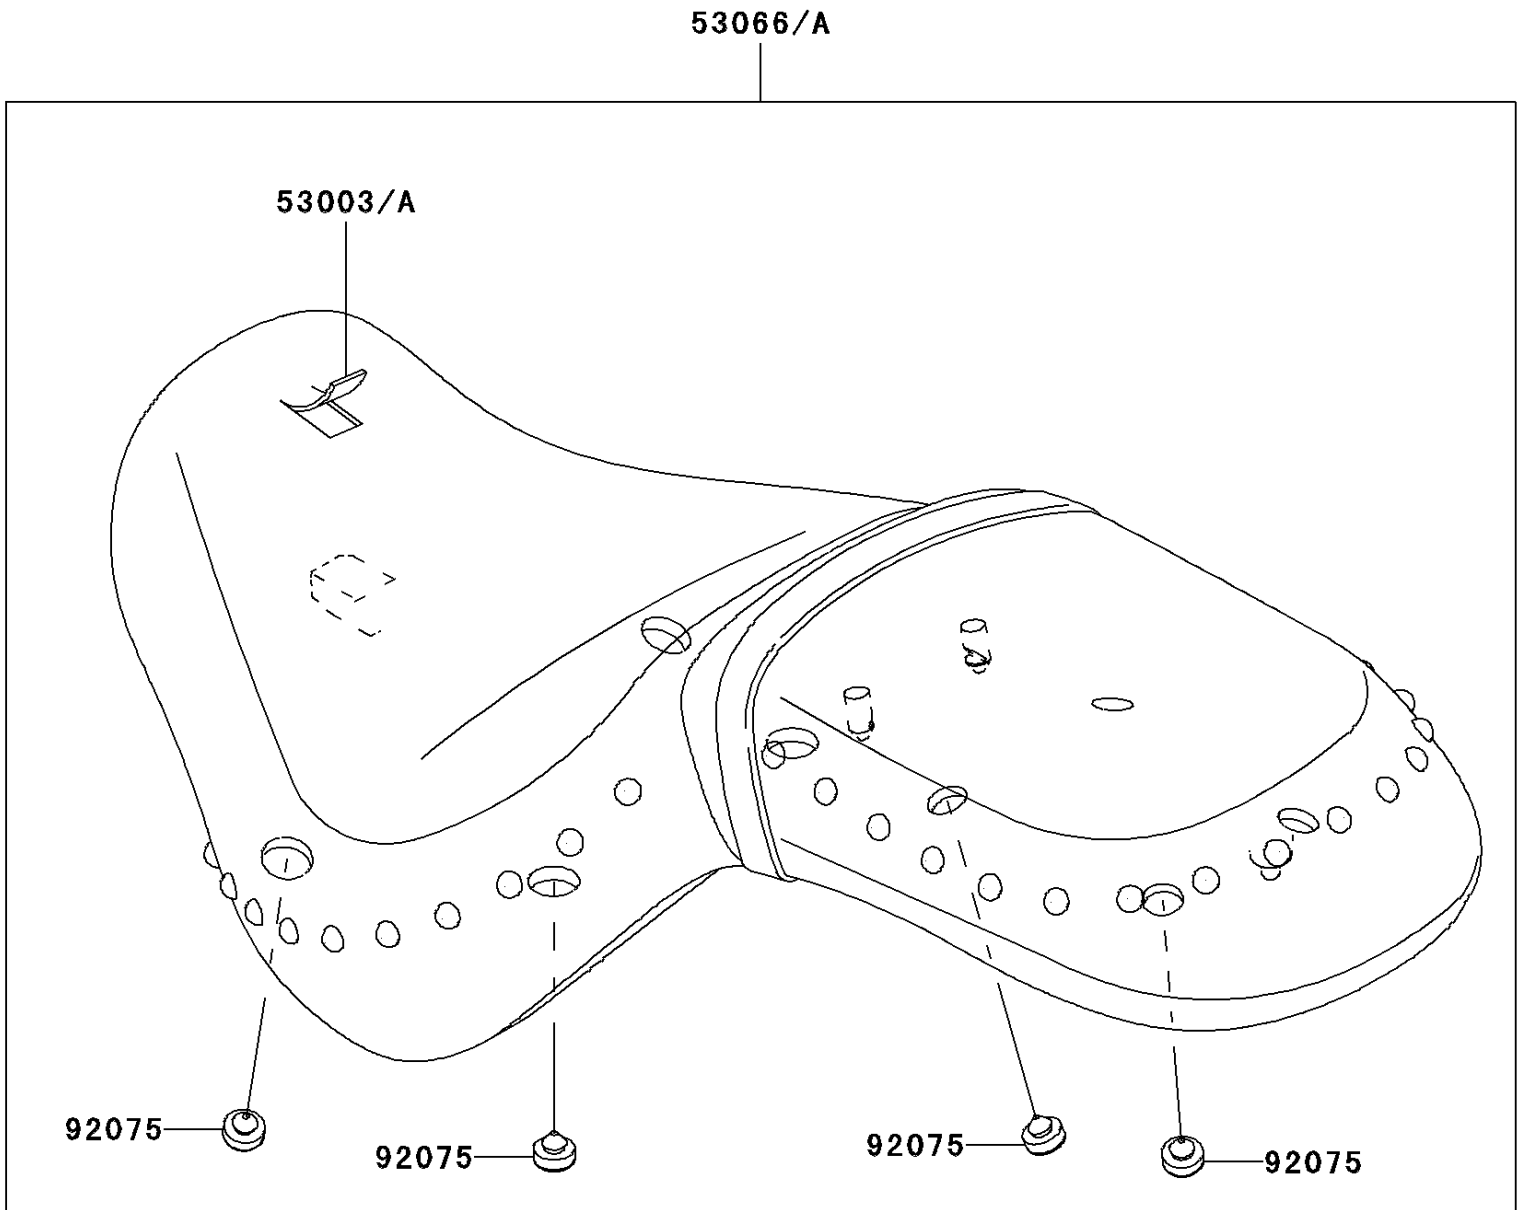

# 2008 Vulcan® 900 Classic LT PARTS DIAGRAM

Seat

F2510

## 2008 Vulcan® 900 Classic LT PARTS LIST

### Seat

ITEM NAME	PART NUMBER	QUANTITY
LEATHER,SEAT,BLACK (Ref # 53003)	53003-0085-MA	1
SEAT-ASSY,DUAL,W/BAND,BLACK (Ref # 53066)	53066-0159-MA	1
DAMPER (Ref # 92075)	92075-1927	8