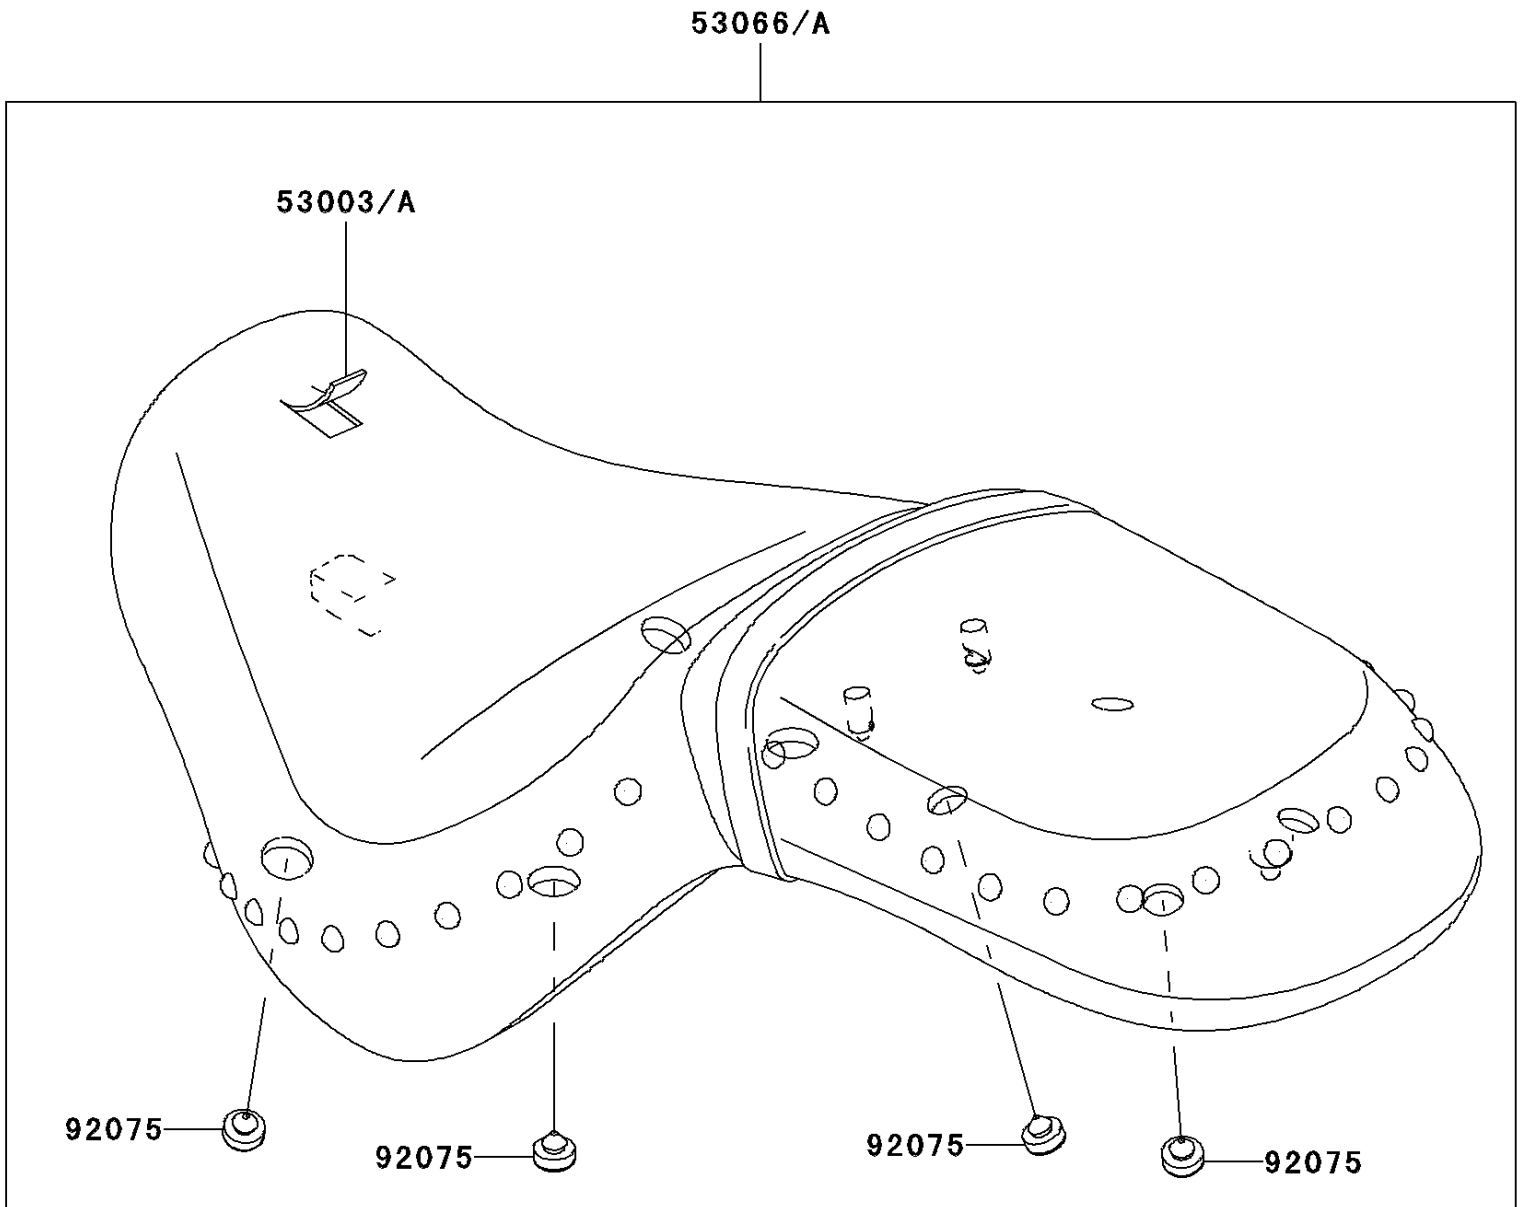

2009 Vulcan® 900 Classic LT PARTS DIAGRAM

Seat

F2510

2009 Vulcan® 900 Classic LT PARTS LIST

Seat

ITEM NAME	PART NUMBER	QUANTITY
LEATHER,SEAT,BLACK (Ref # 53003)	53003-0085-MA	1
SEAT-ASSY,DUAL,W/BAND,BLACK (Ref # 53066)	53066-0159-MA	1
DAMPER (Ref # 92075)	92075-1927	8