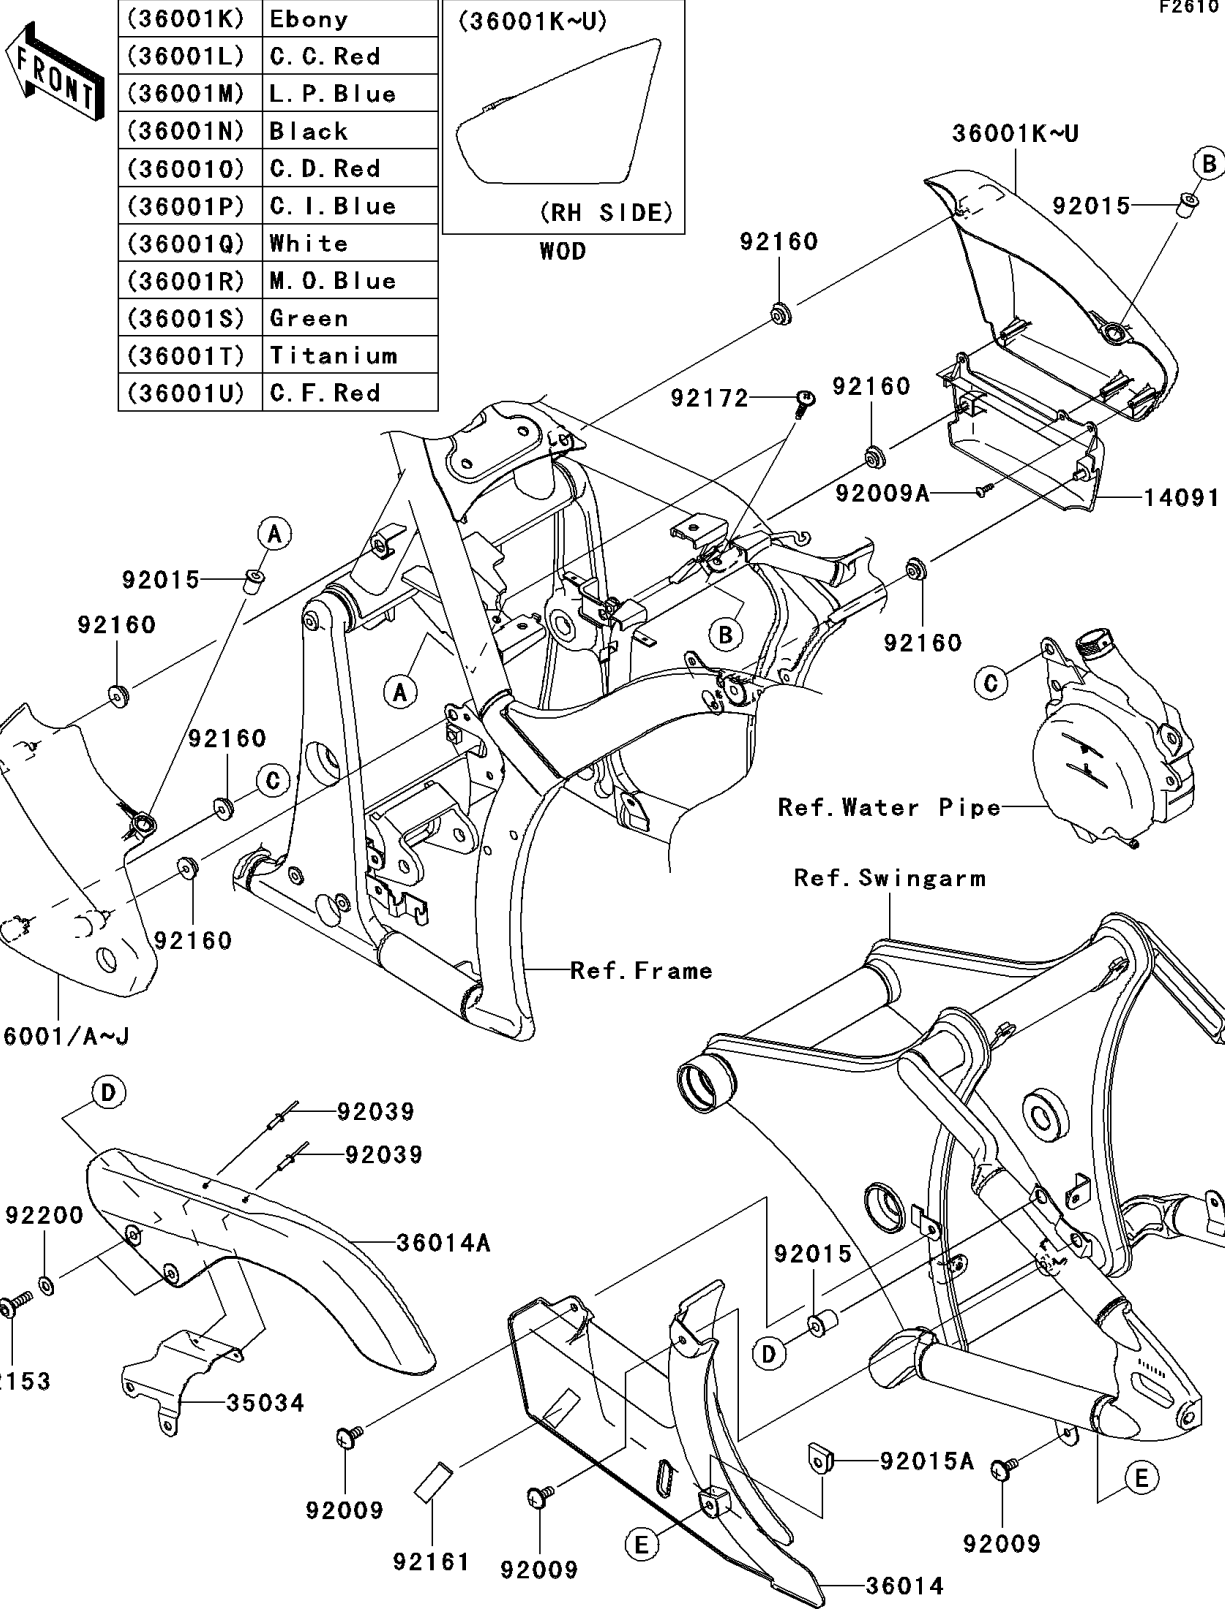

2006 Vulcan 900 Classic LT PARTS DIAGRAM

Side Covers/Chain Cover

2006 Vulcan 900 Classic LT PARTS LIST

Side Covers/Chain Cover

ITEM NAME	PART NUMBER	QUANTITY
COVER,SIDE COVER,RH (Ref # 14091)	14091-0641	1
REINFORCE (Ref # 35034)	35034-0082	1
COVER-SIDE,LH,EBONY (Ref # 36001)	36001-0081-H8	1
COVER-SIDE,LH,M.O.BLUE (Ref # 36001G)	36001-0081-726	1
COVER-SIDE,RH,EBONY (Ref # 36001K)	36001-0082-H8	1
COVER-SIDE,RH,M.O.BLUE (Ref # 36001R)	36001-0082-726	1
CASE-CHAIN,LWR (Ref # 36014)	36014-0031	1
CASE-CHAIN,UPP (Ref # 36014A)	36014-0032	1
SCREW,6X14 (Ref # 92009)	92009-1662	3
SCREW,TAPPING,4X14 (Ref # 92009A)	92009-1792	3
NUT (Ref # 92015)	92015-1700	4
NUT,CLIP,6MM (Ref # 92015A)	92015-1904	1
RIVET (Ref # 92039)	92039-1251	2
BOLT,SOCKET,6X22 (Ref # 92153)	92153-1356	2
DAMPER (Ref # 92160)	92160-1613	6
DAMPER (Ref # 92161)	92161-0124	1
SCREW,6X26 (Ref # 92172)	92172-0137	2
WASHER,6.5X14X1 (Ref # 92200)	92200-1388	2