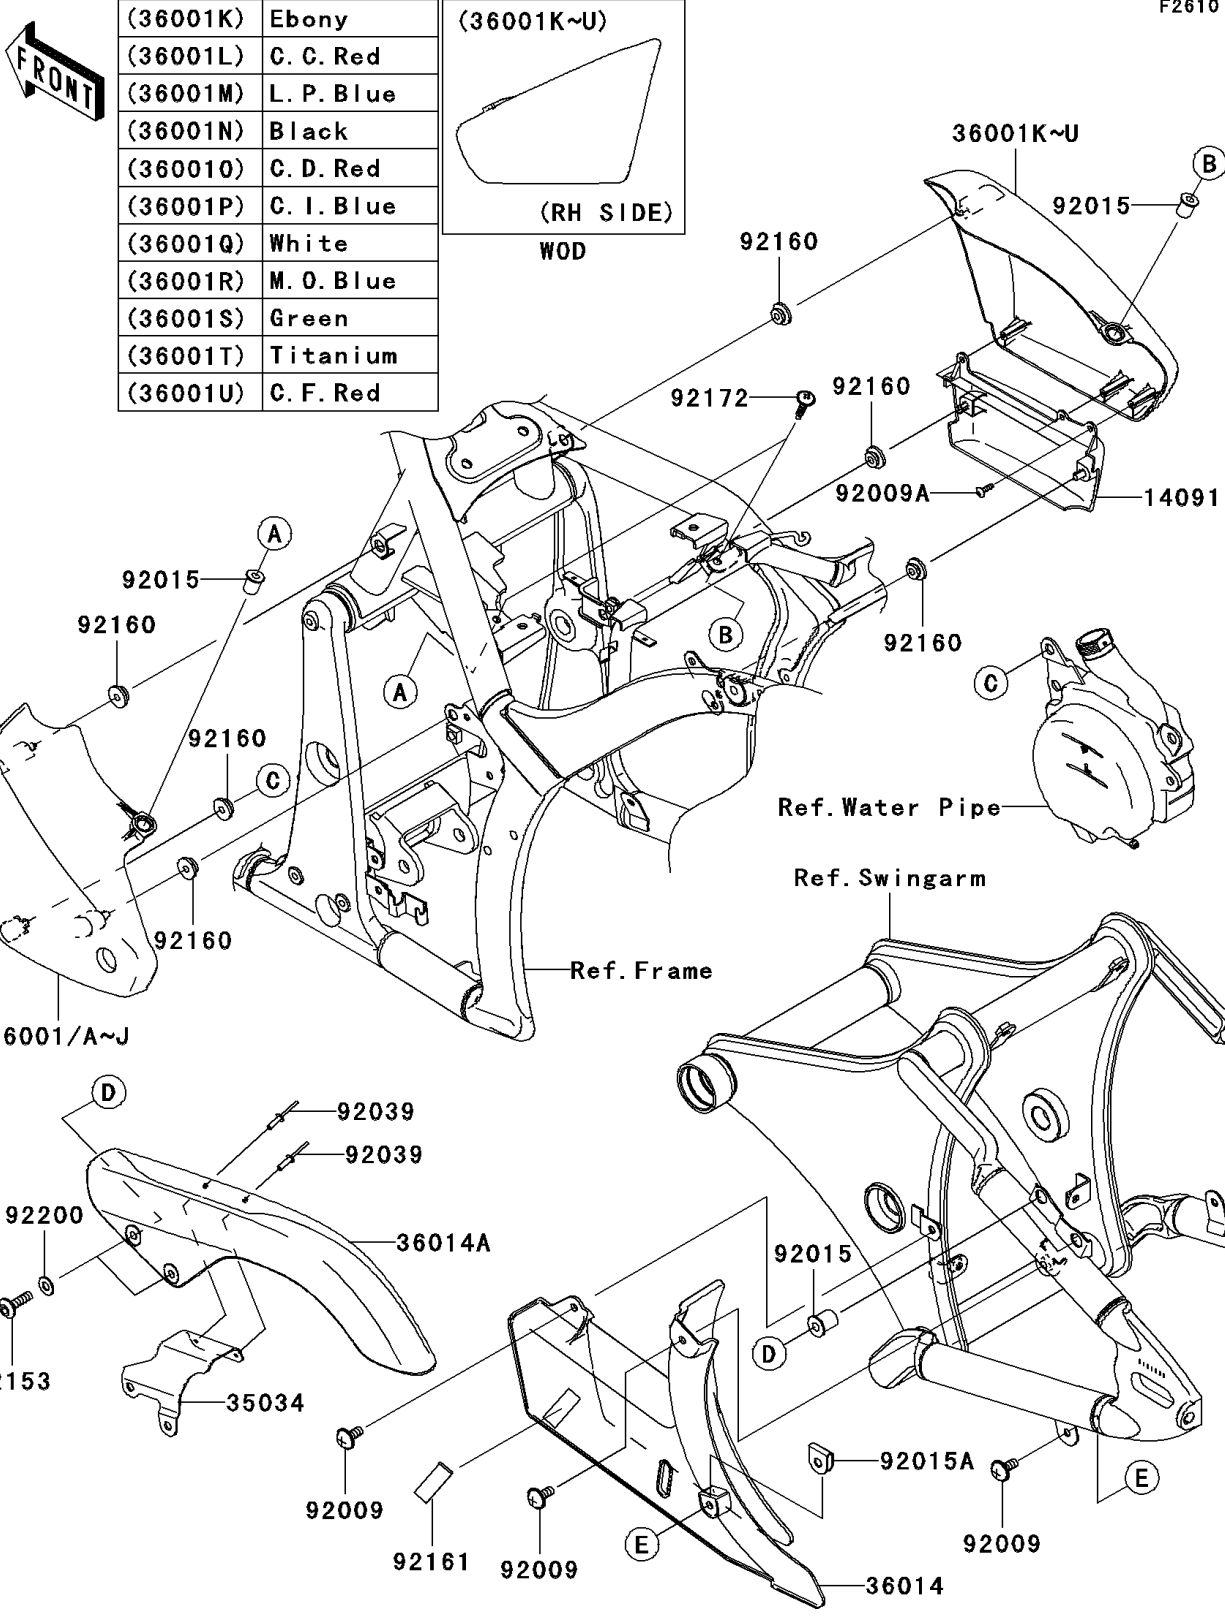

# 2007 Vulcan 900 Classic LT PARTS DIAGRAM

## Side Covers/Chain Cover

F2610

## 2007 Vulcan 900 Classic LT PARTS LIST

### Side Covers/Chain Cover

ITEM NAME	PART NUMBER	QUANTITY
COVER,SIDE COVER,RH (Ref # 14091)	14091-0641	1
REINFORCE (Ref # 35034)	35034-0082	1
COVER-SIDE,LH,EBONY (Ref # 36001)	36001-0081-H8	1
COVER-SIDE,LH,C.F.RED (Ref # 36001J)	36001-0081-816	1
COVER-SIDE,RH,EBONY (Ref # 36001K)	36001-0082-H8	1
COVER-SIDE,RH,C.F.RED (Ref # 36001U)	36001-0082-816	1
CASE-CHAIN,LWR (Ref # 36014)	36014-0031	1
CASE-CHAIN,UPP (Ref # 36014A)	36014-0032	1
SCREW,6X14 (Ref # 92009)	92009-1662	3
SCREW,TAPPING,4X14 (Ref # 92009A)	92009-1792	3
NUT (Ref # 92015)	92015-1700	4
NUT,CLIP,6MM (Ref # 92015A)	92015-1904	1
RIVET (Ref # 92039)	92039-1251	2
BOLT,SOCKET,6X22 (Ref # 92153)	92153-1356	2
DAMPER (Ref # 92160)	92160-1613	6
DAMPER (Ref # 92161)	92161-0124	1
SCREW,6X26 (Ref # 92172)	92172-0137	2
WASHER,6.5X14X1 (Ref # 92200)	92200-1388	2