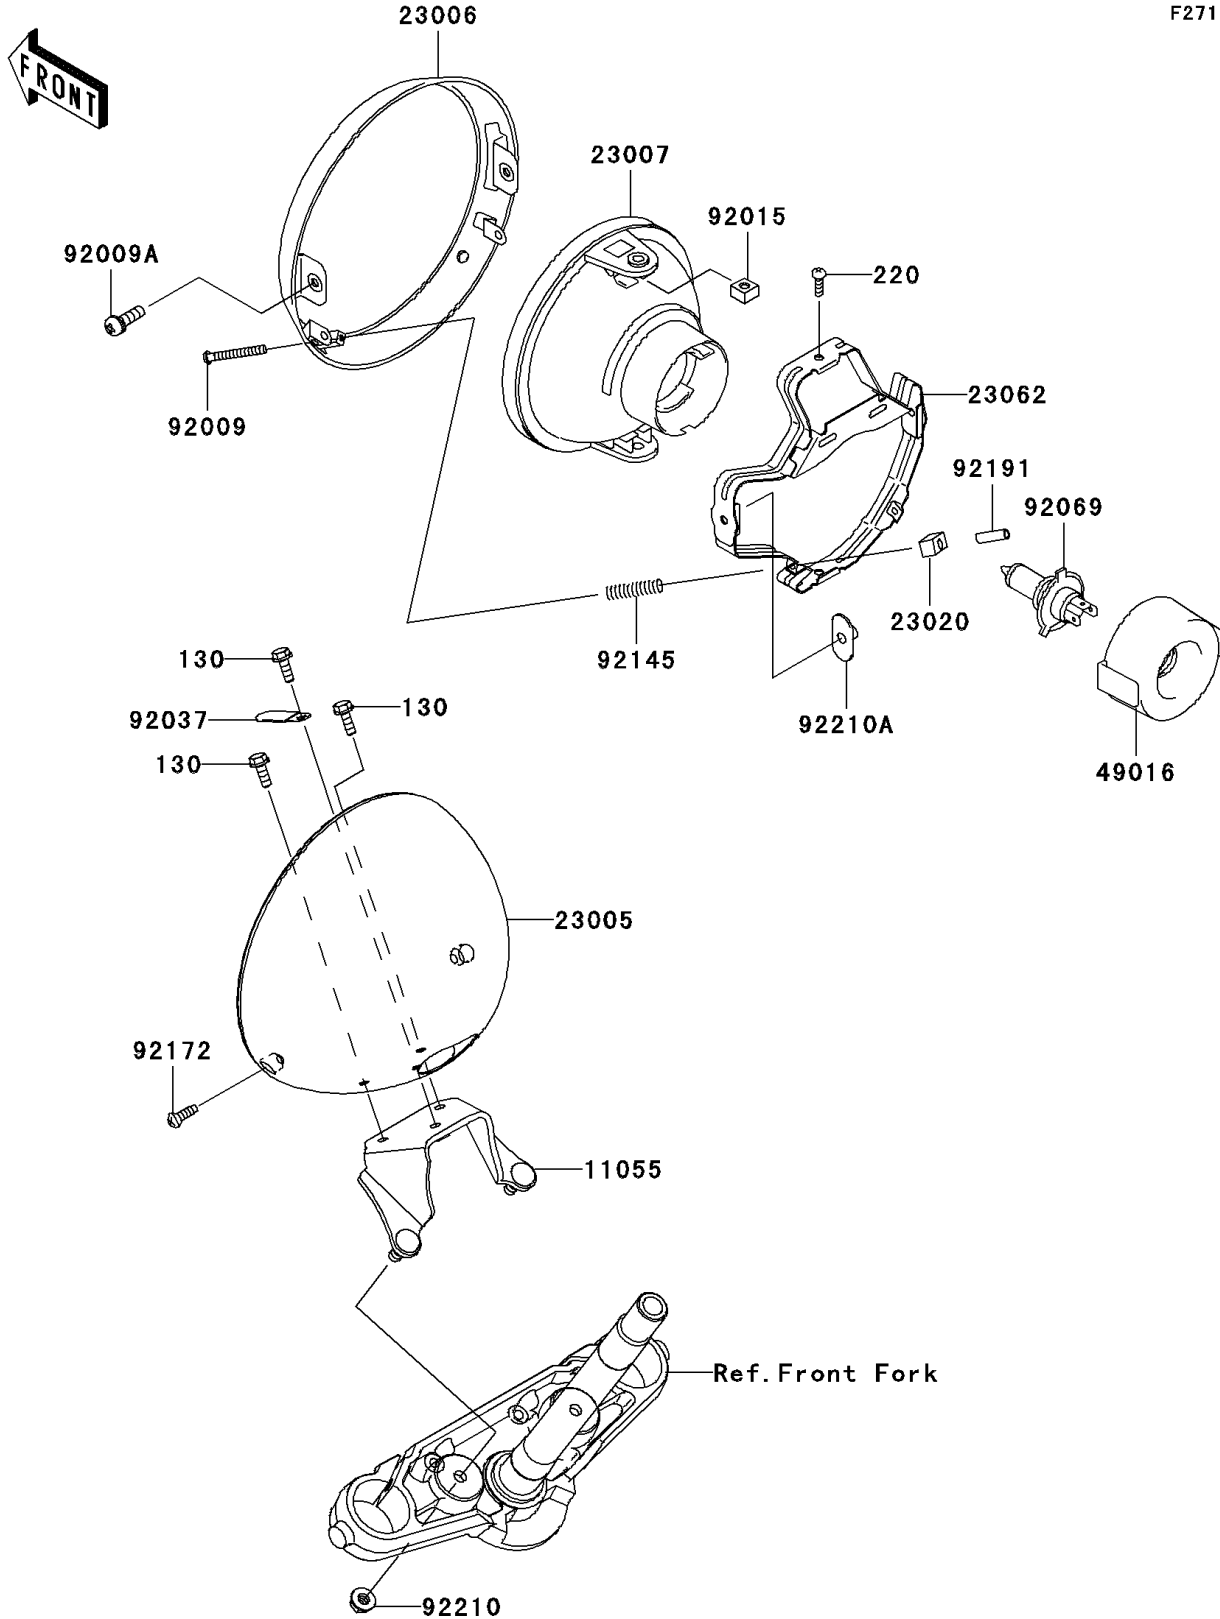

# 2009 Vulcan® 900 Classic LT PARTS DIAGRAM

Headlight(s)(D9F/DAF)

F2710A

## 2009 Vulcan® 900 Classic LT PARTS LIST

Headlight(s)(D9F/DAF)

ITEM NAME	PART NUMBER	QUANTITY
BOLT-FLANGED,6X16 (Ref # 130)	130BA0616	3
SCREW-PAN-CROS,5X16 (Ref # 220)	220AA0516	2
BRACKET,HEAD LAMP (Ref # 11055)	11055-1167	1
BODY-COMP-HEAD LAMP (Ref # 23005)	23005-0014	1
RIM-LAMP (Ref # 23006)	23006-1081	1
LENS-COMP,HEAD LAMP (Ref # 23007)	23007-1396	1
NUT,4MM,FOCUS ADJUST (Ref # 23020)	23020-018	2
BRACKET-COMP,HEAD LAMP (Ref # 23062)	23062-1132	1
COVER-SEAL,SOCKET (Ref # 49016)	49016-1203	1
SCREW,FOCUS ADJUST,4X60 (Ref # 92009)	92009-1816	2
SCREW,5X16 (Ref # 92009A)	92009-1879	2
NUT,5MM (Ref # 92015)	92015-1157	2
CLAMP,L=45 (Ref # 92037)	92037-1539	1
BULB,12V 60/55W,H4 (Ref # 92069)	92069-1002	1
SPRING,HEAD LAMP LENS (Ref # 92145)	92145-1268	2
SCREW,5X14 (Ref # 92172)	92172-0145	2
TUBE,3.5X5.5X19 (Ref # 92191)	92191-1217	2
NUT,FLANGED,8MM (Ref # 92210)	92210-0004	2
NUT,SPECIAL,5MM (Ref # 92210A)	92210-1060	2