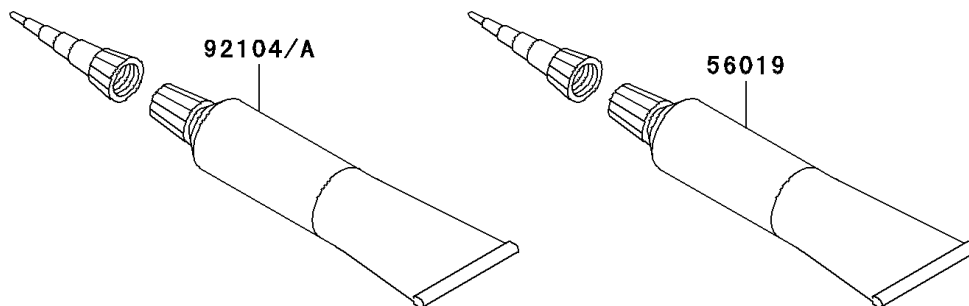

2007 Vulcan 900 Classic LT PARTS DIAGRAM

Owner's Tools(D6F-D9F)

F2810

2007 Vulcan 900 Classic LT PARTS LIST

Owner's Tools(D6F-D9F)

ITEM NAME	PART NUMBER	QUANTITY
TOOL-KIT (Ref # 56007)	56007-0029	1
BAG,TOOL (Ref # 56008)	56008-1075	1
GASKET-LIQUID,TB1211,WHITE (Ref # 56019)	56019-120	1
GASKET-LIQUID,TB1211F,CLEAR (Ref # 92104)	92104-0004	1
GASKET-LIQUID,TB1216B,BLACK (Ref # 92104A)	92104-1064	1
GRIP-SCREW DRIVER (Ref # 92106)	92106-1001	1
TOOL-DRIVER,#3PHILLIPS (Ref # 92107)	92107-005	1
TOOL-DRIVER,#2PHILLIPS (Ref # 92107A)	92107-1053	1
TOOL-WRENCH,HOOK (Ref # 92110)	92110-0018	1
TOOL-WRENCH,BOX,16MM (Ref # 92110A)	92110-1132	1
TOOL-WRENCH,OPEN END,10X12 (Ref # 92110B)	92110-1152	1
TOOL-WRENCH,OPEN END,14X17 (Ref # 92110C)	92110-1153	1
TOOL-WRENCH,HOOK (Ref # 92110D)	92110-1173	1
TOOL-WRENCH,ALLEN,4MM (Ref # 92110E)	92110-3703	1
TOOL-BAR,BOX END WRENCH (Ref # 92111)	92111-0002	1
TOOL-PLIERS (Ref # 92112)	92112-1001	1
TOOL-WRENCH,OPEN END,8X10 (Ref # 92126)	92126-004	1