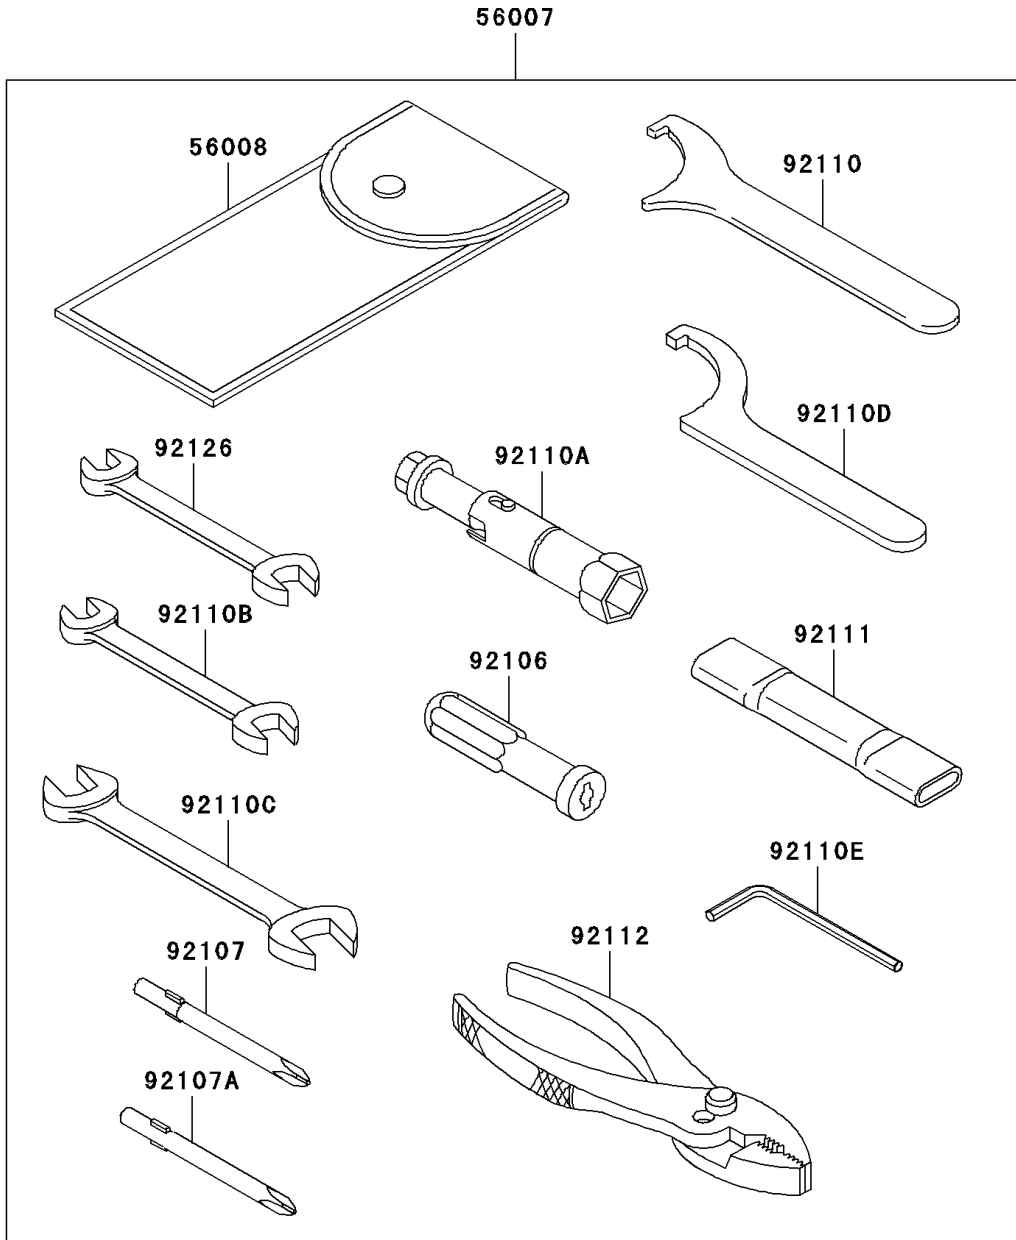

2007 Vulcan 900 Classic LT PARTS DIAGRAM

Owner's Tools(D6F-D9F)

F2810

2007 Vulcan 900 Classic LT PARTS LIST

Owner's Tools(D6F-D9F)

ITEM NAME	PART NUMBER	QUANTITY
TOOL-KIT (Ref # 56007)	56007-0029	1
BAG,TOOL (Ref # 56008)	56008-1075	1
GASKET-LIQUID,TB1211,WHITE (Ref # 56019)	56019-120	1
GASKET-LIQUID,TB1211F,CLEAR (Ref # 92104)	92104-0004	1
GASKET-LIQUID,TB1216B,BLACK (Ref # 92104A)	92104-1064	1
GRIP-SCREW DRIVER (Ref # 92106)	92106-1001	1
TOOL-DRIVER,#3PHILLIPS (Ref # 92107)	92107-005	1
TOOL-DRIVER,#2PHILLIPS (Ref # 92107A)	92107-1053	1
TOOL-WRENCH,HOOK (Ref # 92110)	92110-0018	1
TOOL-WRENCH,BOX,16MM (Ref # 92110A)	92110-1132	1
TOOL-WRENCH,OPEN END,10X12 (Ref # 92110B)	92110-1152	1
TOOL-WRENCH,OPEN END,14X17 (Ref # 92110C)	92110-1153	1
TOOL-WRENCH,HOOK (Ref # 92110D)	92110-1173	1
TOOL-WRENCH,ALLEN,4MM (Ref # 92110E)	92110-3703	1
TOOL-BAR,BOX END WRENCH (Ref # 92111)	92111-0002	1
TOOL-PLIERS (Ref # 92112)	92112-1001	1
TOOL-WRENCH,OPEN END,8X10 (Ref # 92126)	92126-004	1