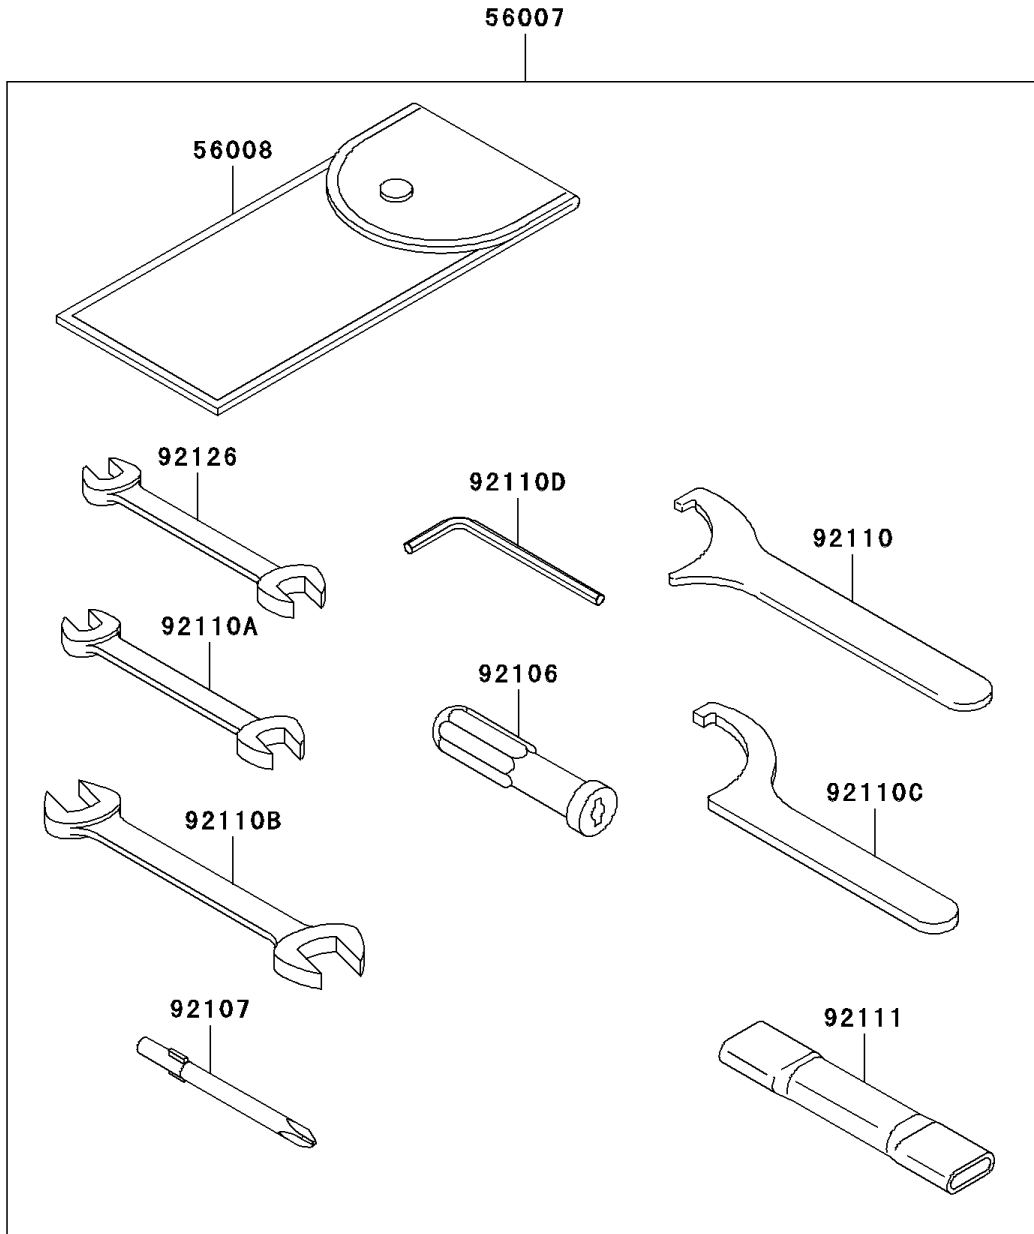

2010 Vulcan® 900 Classic LT PARTS DIAGRAM

Owner's Tools(DAF)

F2810A

2010 Vulcan® 900 Classic LT PARTS LIST

Owner's Tools(DAF)

ITEM NAME	PART NUMBER	QUANTITY
TOOL-KIT (Ref # 56007)	56007-0083	1
BAG,TOOL (Ref # 56008)	56008-1075	1
GASKET-LIQUID,TB1211,WHITE (Ref # 56019)	56019-120	1
GASKET-LIQUID,TB1211F,CLEAR (Ref # 92104)	92104-0004	1
GASKET-LIQUID,TB1216B,BLACK (Ref # 92104A)	92104-1064	1
GRIP-SCREW DRIVER (Ref # 92106)	92106-1001	1
TOOL-DRIVER,#3PHILLIPS (Ref # 92107)	92107-005	1
TOOL-WRENCH,HOOK (Ref # 92110)	92110-0018	1
TOOL-WRENCH,OPEN END,10X12 (Ref # 92110A)	92110-1152	1
TOOL-WRENCH,OPEN END,14X17 (Ref # 92110B)	92110-1153	1
TOOL-WRENCH,HOOK (Ref # 92110C)	92110-1173	1
TOOL-WRENCH,ALLEN,4MM (Ref # 92110D)	92110-3703	1
TOOL-BAR,BOX END WRENCH (Ref # 92111)	92111-0002	1
TOOL-WRENCH,OPEN END,8X10 (Ref # 92126)	92126-004	1