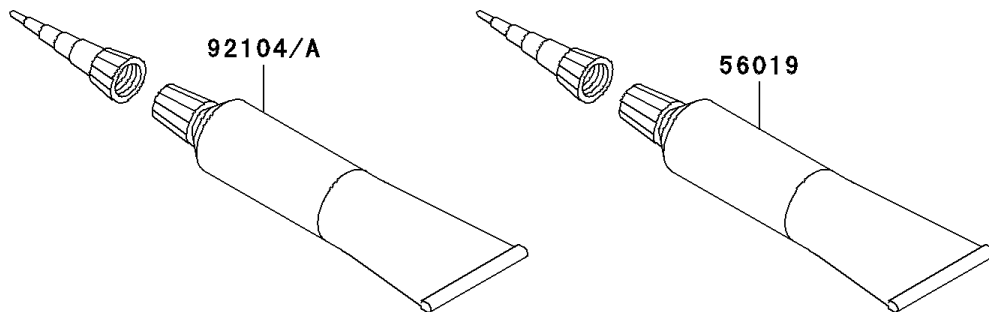

2010 Vulcan® 900 Classic LT PARTS DIAGRAM

Owner's Tools(DAF)

F2810A

2010 Vulcan® 900 Classic LT PARTS LIST

Owner's Tools(DAF)

ITEM NAME	PART NUMBER	QUANTITY
TOOL-KIT (Ref # 56007)	56007-0083	1
BAG,TOOL (Ref # 56008)	56008-1075	1
GASKET-LIQUID,TB1211,WHITE (Ref # 56019)	56019-120	1
GASKET-LIQUID,TB1211F,CLEAR (Ref # 92104)	92104-0004	1
GASKET-LIQUID,TB1216B,BLACK (Ref # 92104A)	92104-1064	1
GRIP-SCREW DRIVER (Ref # 92106)	92106-1001	1
TOOL-DRIVER,#3PHILLIPS (Ref # 92107)	92107-005	1
TOOL-WRENCH,HOOK (Ref # 92110)	92110-0018	1
TOOL-WRENCH,OPEN END,10X12 (Ref # 92110A)	92110-1152	1
TOOL-WRENCH,OPEN END,14X17 (Ref # 92110B)	92110-1153	1
TOOL-WRENCH,HOOK (Ref # 92110C)	92110-1173	1
TOOL-WRENCH,ALLEN,4MM (Ref # 92110D)	92110-3703	1
TOOL-BAR,BOX END WRENCH (Ref # 92111)	92111-0002	1
TOOL-WRENCH,OPEN END,8X10 (Ref # 92126)	92126-004	1