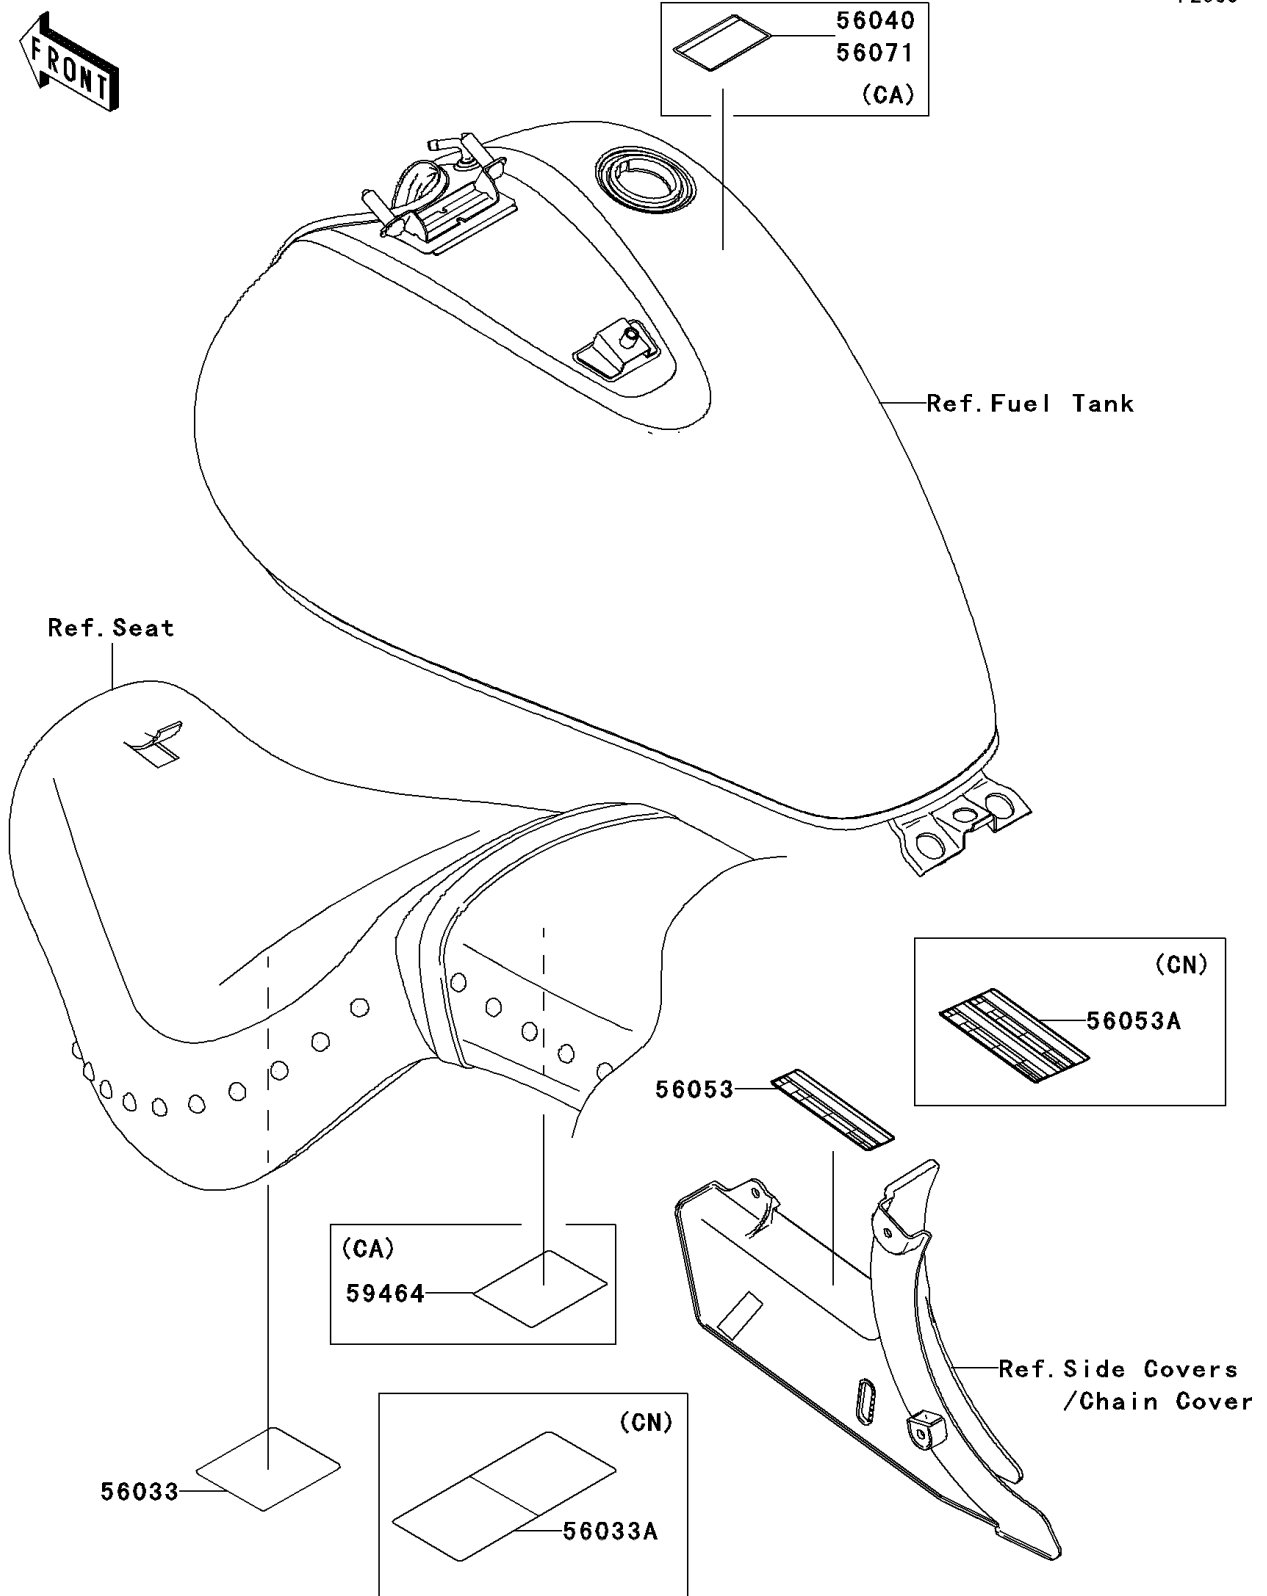

2007 Vulcan 900 Classic LT PARTS DIAGRAM

Labels

F2860

2007 Vulcan 900 Classic LT PARTS LIST

Labels

| ITEM NAME | PART NUMBER | QUANTITY |
|--|-------------|----------|
| LABEL-MANUAL,DAILY SAFETY (Ref # 56033) | 56033-0140 | 1 |
| LABEL-MANUAL,DAILY SAFETY (Ref # 56033A) | 56033-0141 | 1 |
| LABEL-WARNING,EVAPO (Ref # 56040) | 56040-1121 | 1 |
| LABEL-SPECIFICATION,TIRE&LOAD (Ref # 56053) | 56053-0176 | 1 |
| LABEL-SPECIFICATION,TIRE&LOAD (Ref # 56053A) | 56053-0177 | 1 |
| LABEL-CERTIFICATION,EVAPO ROUT (Ref # 59464) | 59464-0684 | 1 |