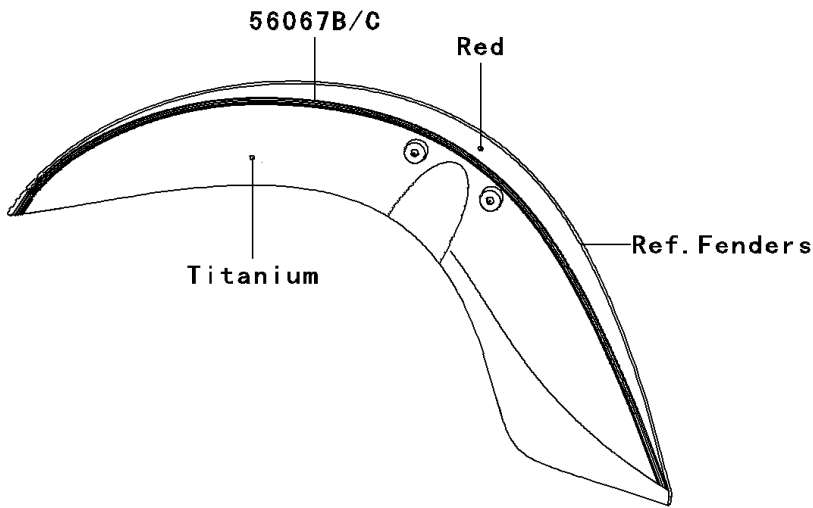

# 2007 Vulcan 900 Classic LT PARTS DIAGRAM

Decals(Red/Titanium)(D7F)

F2861B

## 2007 Vulcan 900 Classic LT PARTS LIST

Decals(Red/Titanium)(D7F)

ITEM NAME	PART NUMBER	QUANTITY
MARK,FUEL TANK,LH (Ref # 56052)	56052-0810	1
MARK,FUEL TANK,RH (Ref # 56052A)	56052-0811	1
MARK,SIDE COVER,RH,KAWASAKI (Ref # 56052B)	56052-0812	1
MARK,PLATE (Ref # 56052C)	56052-0851	1
MARK,BACKREST (Ref # 56052D)	56052-0852	1
PATTERN,FUEL TANK,LH (Ref # 56067)	56067-1533	1
PATTERN,FUEL TANK,RH (Ref # 56067A)	56067-1534	1
PATTERN,FR FENDER,LH (Ref # 56067B)	56067-1535	1
PATTERN,FR FENDER,RH (Ref # 56067C)	56067-1536	1
PATTERN,RR FENDER,LH (Ref # 56067D)	56067-1537	1
PATTERN,RR FENDER,RH (Ref # 56067E)	56067-1538	1