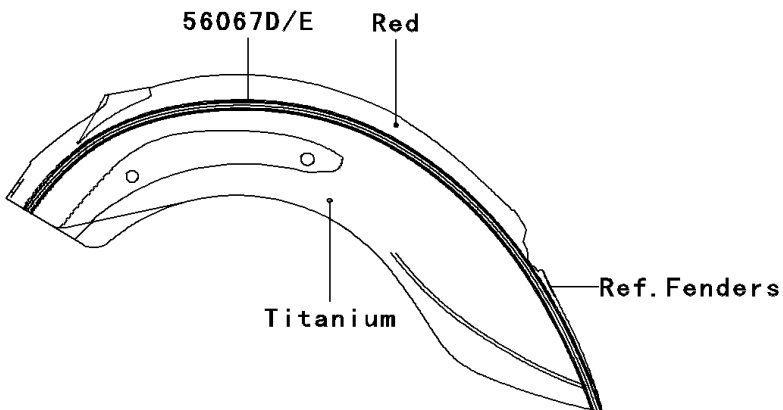

# 2007 Vulcan 900 Classic LT PARTS DIAGRAM

Decals(Red/Titanium)(D7F)

F2861B

## 2007 Vulcan 900 Classic LT PARTS LIST

Decals(Red/Titanium)(D7F)

ITEM NAME	PART NUMBER	QUANTITY
MARK,FUEL TANK,LH (Ref # 56052)	56052-0810	1
MARK,FUEL TANK,RH (Ref # 56052A)	56052-0811	1
MARK,SIDE COVER,RH,KAWASAKI (Ref # 56052B)	56052-0812	1
MARK,PLATE (Ref # 56052C)	56052-0851	1
MARK,BACKREST (Ref # 56052D)	56052-0852	1
PATTERN,FUEL TANK,LH (Ref # 56067)	56067-1533	1
PATTERN,FUEL TANK,RH (Ref # 56067A)	56067-1534	1
PATTERN,FR FENDER,LH (Ref # 56067B)	56067-1535	1
PATTERN,FR FENDER,RH (Ref # 56067C)	56067-1536	1
PATTERN,RR FENDER,LH (Ref # 56067D)	56067-1537	1
PATTERN,RR FENDER,RH (Ref # 56067E)	56067-1538	1