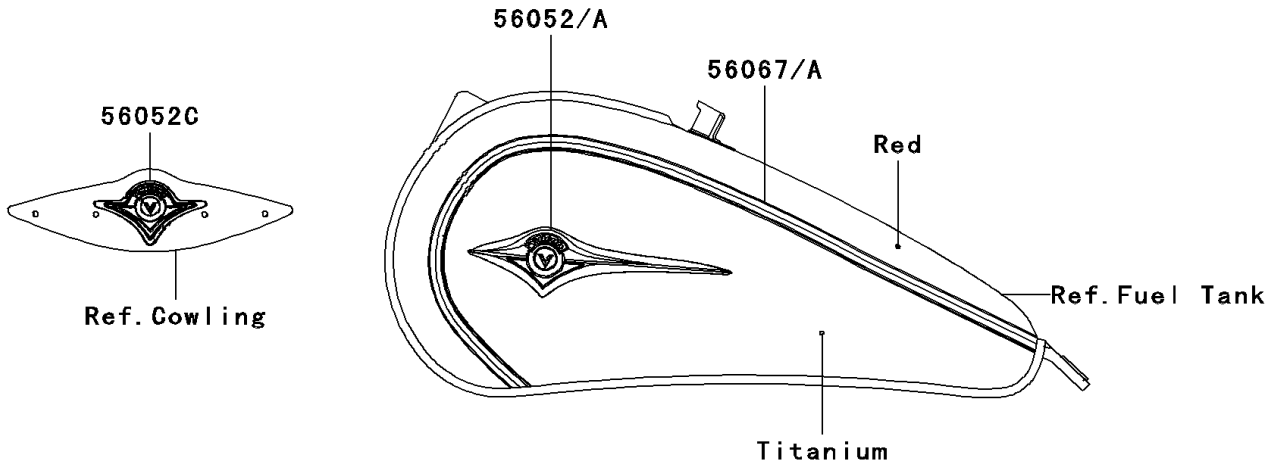

# 2007 Vulcan 900 Classic LT PARTS DIAGRAM

Decals(Red/Titanium)(D7F)

F2861B

## 2007 Vulcan 900 Classic LT PARTS LIST

Decals(Red/Titanium)(D7F)

ITEM NAME	PART NUMBER	QUANTITY
MARK,FUEL TANK,LH (Ref # 56052)	56052-0810	1
MARK,FUEL TANK,RH (Ref # 56052A)	56052-0811	1
MARK,SIDE COVER,RH,KAWASAKI (Ref # 56052B)	56052-0812	1
MARK,PLATE (Ref # 56052C)	56052-0851	1
MARK,BACKREST (Ref # 56052D)	56052-0852	1
PATTERN,FUEL TANK,LH (Ref # 56067)	56067-1533	1
PATTERN,FUEL TANK,RH (Ref # 56067A)	56067-1534	1
PATTERN,FR FENDER,LH (Ref # 56067B)	56067-1535	1
PATTERN,FR FENDER,RH (Ref # 56067C)	56067-1536	1
PATTERN,RR FENDER,LH (Ref # 56067D)	56067-1537	1
PATTERN,RR FENDER,RH (Ref # 56067E)	56067-1538	1