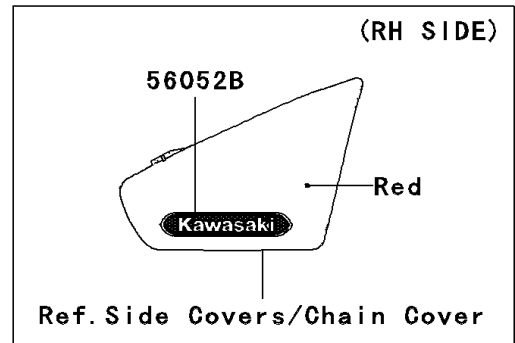

# 2007 Vulcan 900 Classic LT PARTS DIAGRAM

Decals(Red/Titanium)(D7F)

F2861B

## 2007 Vulcan 900 Classic LT PARTS LIST

Decals(Red/Titanium)(D7F)

ITEM NAME	PART NUMBER	QUANTITY
MARK,FUEL TANK,LH (Ref # 56052)	56052-0810	1
MARK,FUEL TANK,RH (Ref # 56052A)	56052-0811	1
MARK,SIDE COVER,RH,KAWASAKI (Ref # 56052B)	56052-0812	1
MARK,PLATE (Ref # 56052C)	56052-0851	1
MARK,BACKREST (Ref # 56052D)	56052-0852	1
PATTERN,FUEL TANK,LH (Ref # 56067)	56067-1533	1
PATTERN,FUEL TANK,RH (Ref # 56067A)	56067-1534	1
PATTERN,FR FENDER,LH (Ref # 56067B)	56067-1535	1
PATTERN,FR FENDER,RH (Ref # 56067C)	56067-1536	1
PATTERN,RR FENDER,LH (Ref # 56067D)	56067-1537	1
PATTERN,RR FENDER,RH (Ref # 56067E)	56067-1538	1