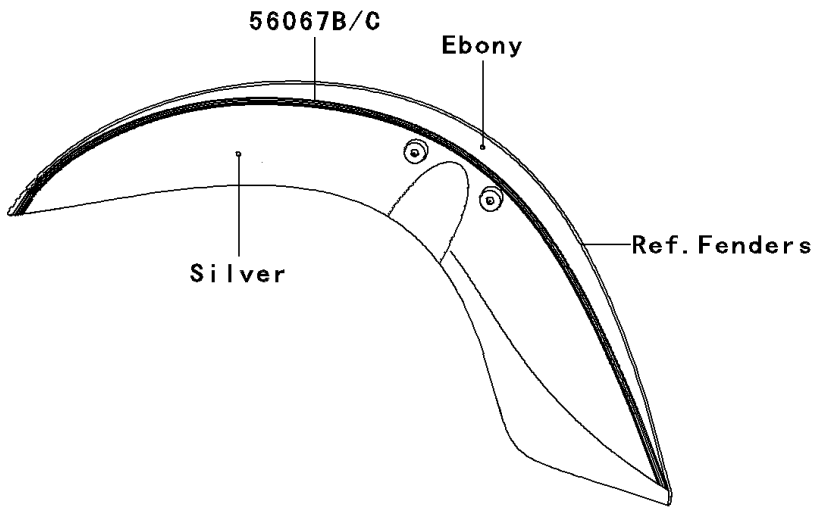

2007 Vulcan 900 Classic LT PARTS DIAGRAM

Decals(Silver/Ebony)(D7F)

F2861C

2007 Vulcan 900 Classic LT PARTS LIST

Decals(Silver/Ebony)(D7F)

ITEM NAME	PART NUMBER	QUANTITY
MARK,FUEL TANK,LH (Ref # 56052)	56052-0810	1
MARK,FUEL TANK,RH (Ref # 56052A)	56052-0811	1
MARK,SIDE COVER,RH,KAWASAKI (Ref # 56052B)	56052-0812	1
MARK,PLATE (Ref # 56052C)	56052-0851	1
MARK,BACKREST (Ref # 56052D)	56052-0852	1
PATTERN,FUEL TANK,LH (Ref # 56067)	56067-1527	1
PATTERN,FUEL TANK,RH (Ref # 56067A)	56067-1528	1
PATTERN,FR FENDER,LH (Ref # 56067B)	56067-1529	1
PATTERN,FR FENDER,RH (Ref # 56067C)	56067-1530	1
PATTERN,RR FENDER,LH (Ref # 56067D)	56067-1531	1
PATTERN,RR FENDER,RH (Ref # 56067E)	56067-1532	1