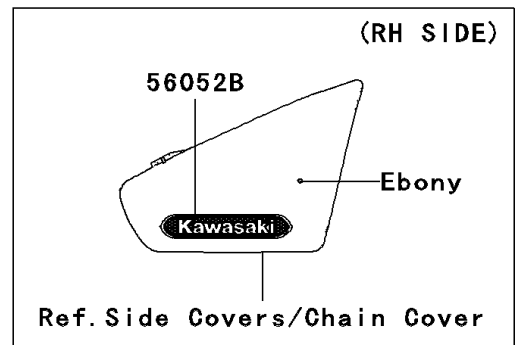

2007 Vulcan 900 Classic LT PARTS DIAGRAM

Decals(Silver/Ebony)(D7F)

F2861C

2007 Vulcan 900 Classic LT PARTS LIST

Decals(Silver/Ebony)(D7F)

ITEM NAME	PART NUMBER	QUANTITY
MARK,FUEL TANK,LH (Ref # 56052)	56052-0810	1
MARK,FUEL TANK,RH (Ref # 56052A)	56052-0811	1
MARK,SIDE COVER,RH,KAWASAKI (Ref # 56052B)	56052-0812	1
MARK,PLATE (Ref # 56052C)	56052-0851	1
MARK,BACKREST (Ref # 56052D)	56052-0852	1
PATTERN,FUEL TANK,LH (Ref # 56067)	56067-1527	1
PATTERN,FUEL TANK,RH (Ref # 56067A)	56067-1528	1
PATTERN,FR FENDER,LH (Ref # 56067B)	56067-1529	1
PATTERN,FR FENDER,RH (Ref # 56067C)	56067-1530	1
PATTERN,RR FENDER,LH (Ref # 56067D)	56067-1531	1
PATTERN,RR FENDER,RH (Ref # 56067E)	56067-1532	1