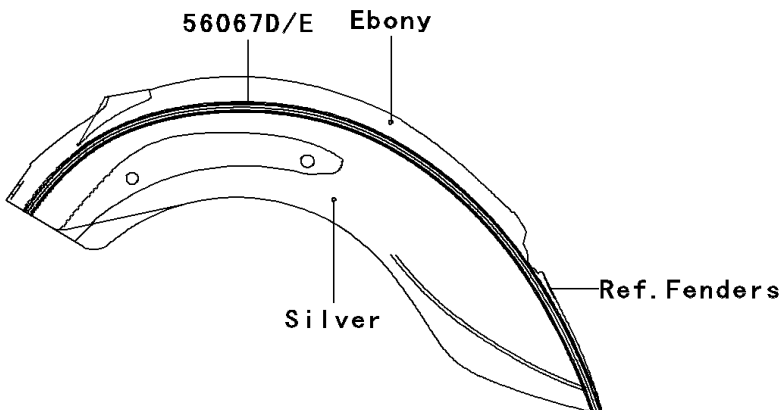

2007 Vulcan 900 Classic LT PARTS DIAGRAM

Decals(Silver/Ebony)(D7F)

F2861C

2007 Vulcan 900 Classic LT PARTS LIST

Decals(Silver/Ebony)(D7F)

ITEM NAME	PART NUMBER	QUANTITY
MARK,FUEL TANK,LH (Ref # 56052)	56052-0810	1
MARK,FUEL TANK,RH (Ref # 56052A)	56052-0811	1
MARK,SIDE COVER,RH,KAWASAKI (Ref # 56052B)	56052-0812	1
MARK,PLATE (Ref # 56052C)	56052-0851	1
MARK,BACKREST (Ref # 56052D)	56052-0852	1
PATTERN,FUEL TANK,LH (Ref # 56067)	56067-1527	1
PATTERN,FUEL TANK,RH (Ref # 56067A)	56067-1528	1
PATTERN,FR FENDER,LH (Ref # 56067B)	56067-1529	1
PATTERN,FR FENDER,RH (Ref # 56067C)	56067-1530	1
PATTERN,RR FENDER,LH (Ref # 56067D)	56067-1531	1
PATTERN,RR FENDER,RH (Ref # 56067E)	56067-1532	1