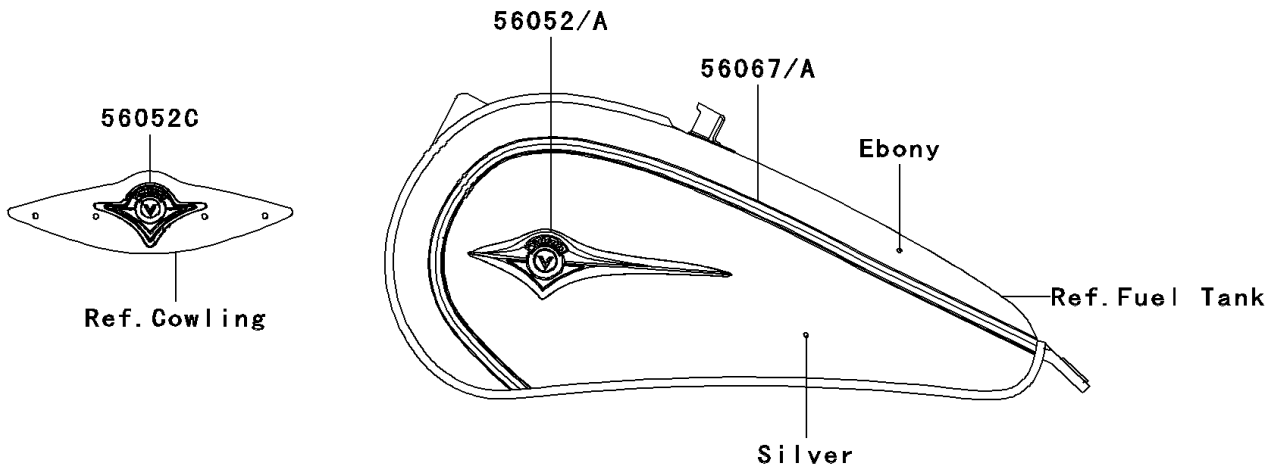

2007 Vulcan 900 Classic LT PARTS DIAGRAM

Decals(Silver/Ebony)(D7F)

F2861C

2007 Vulcan 900 Classic LT PARTS LIST

Decals(Silver/Ebony)(D7F)

ITEM NAME	PART NUMBER	QUANTITY
MARK,FUEL TANK,LH (Ref # 56052)	56052-0810	1
MARK,FUEL TANK,RH (Ref # 56052A)	56052-0811	1
MARK,SIDE COVER,RH,KAWASAKI (Ref # 56052B)	56052-0812	1
MARK,PLATE (Ref # 56052C)	56052-0851	1
MARK,BACKREST (Ref # 56052D)	56052-0852	1
PATTERN,FUEL TANK,LH (Ref # 56067)	56067-1527	1
PATTERN,FUEL TANK,RH (Ref # 56067A)	56067-1528	1
PATTERN,FR FENDER,LH (Ref # 56067B)	56067-1529	1
PATTERN,FR FENDER,RH (Ref # 56067C)	56067-1530	1
PATTERN,RR FENDER,LH (Ref # 56067D)	56067-1531	1
PATTERN,RR FENDER,RH (Ref # 56067E)	56067-1532	1