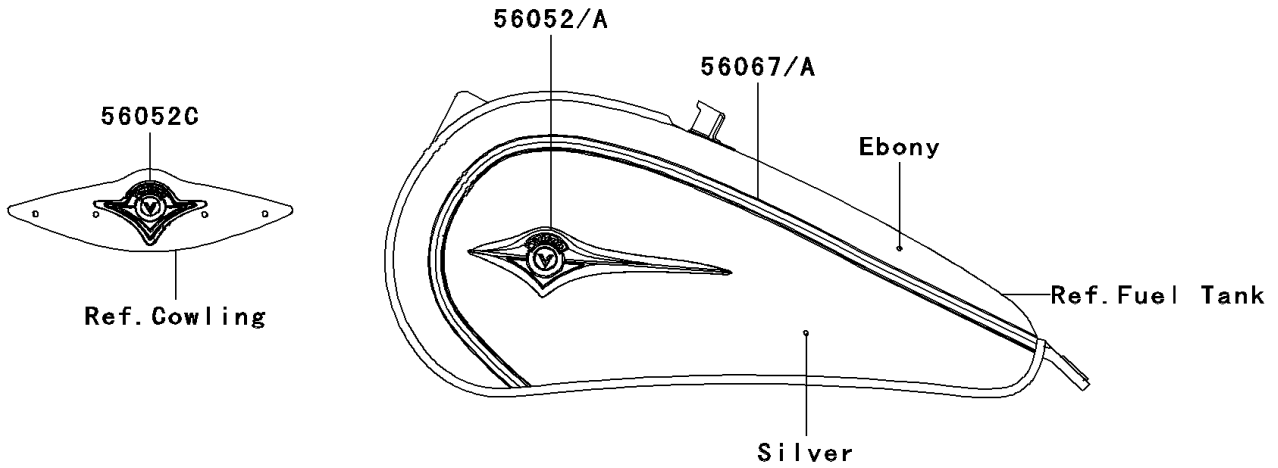

2007 Vulcan 900 Classic LT PARTS DIAGRAM

Decals(Silver/Ebony)(D7F)

F2861C

2007 Vulcan 900 Classic LT PARTS LIST

Decals(Silver/Ebony)(D7F)

ITEM NAME	PART NUMBER	QUANTITY
MARK,FUEL TANK,LH (Ref # 56052)	56052-0810	1
MARK,FUEL TANK,RH (Ref # 56052A)	56052-0811	1
MARK,SIDE COVER,RH,KAWASAKI (Ref # 56052B)	56052-0812	1
MARK,PLATE (Ref # 56052C)	56052-0851	1
MARK,BACKREST (Ref # 56052D)	56052-0852	1
PATTERN,FUEL TANK,LH (Ref # 56067)	56067-1527	1
PATTERN,FUEL TANK,RH (Ref # 56067A)	56067-1528	1
PATTERN,FR FENDER,LH (Ref # 56067B)	56067-1529	1
PATTERN,FR FENDER,RH (Ref # 56067C)	56067-1530	1
PATTERN,RR FENDER,LH (Ref # 56067D)	56067-1531	1
PATTERN,RR FENDER,RH (Ref # 56067E)	56067-1532	1