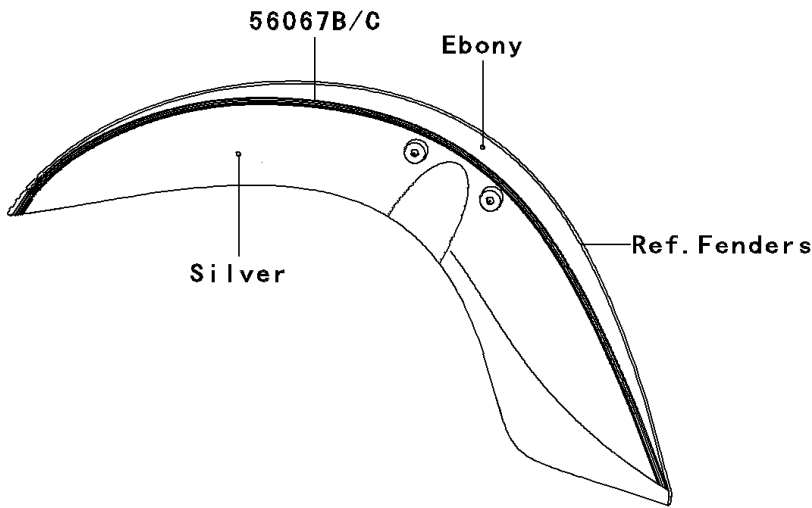

2007 Vulcan 900 Classic LT PARTS DIAGRAM

Decals(Silver/Ebony)(D7F)

F2861C

2007 Vulcan 900 Classic LT PARTS LIST

Decals(Silver/Ebony)(D7F)

ITEM NAME	PART NUMBER	QUANTITY
MARK,FUEL TANK,LH (Ref # 56052)	56052-0810	1
MARK,FUEL TANK,RH (Ref # 56052A)	56052-0811	1
MARK,SIDE COVER,RH,KAWASAKI (Ref # 56052B)	56052-0812	1
MARK,PLATE (Ref # 56052C)	56052-0851	1
MARK,BACKREST (Ref # 56052D)	56052-0852	1
PATTERN,FUEL TANK,LH (Ref # 56067)	56067-1527	1
PATTERN,FUEL TANK,RH (Ref # 56067A)	56067-1528	1
PATTERN,FR FENDER,LH (Ref # 56067B)	56067-1529	1
PATTERN,FR FENDER,RH (Ref # 56067C)	56067-1530	1
PATTERN,RR FENDER,LH (Ref # 56067D)	56067-1531	1
PATTERN,RR FENDER,RH (Ref # 56067E)	56067-1532	1