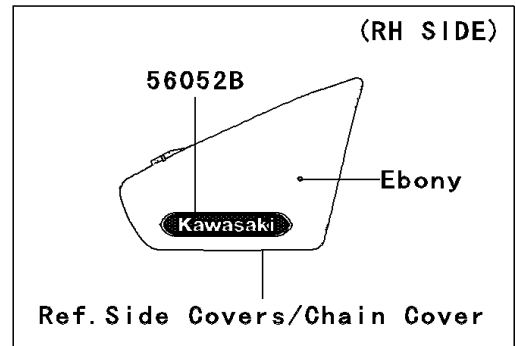

2007 Vulcan 900 Classic LT PARTS DIAGRAM

Decals(Silver/Ebony)(D7F)

F2861C

2007 Vulcan 900 Classic LT PARTS LIST

Decals(Silver/Ebony)(D7F)

ITEM NAME	PART NUMBER	QUANTITY
MARK,FUEL TANK,LH (Ref # 56052)	56052-0810	1
MARK,FUEL TANK,RH (Ref # 56052A)	56052-0811	1
MARK,SIDE COVER,RH,KAWASAKI (Ref # 56052B)	56052-0812	1
MARK,PLATE (Ref # 56052C)	56052-0851	1
MARK,BACKREST (Ref # 56052D)	56052-0852	1
PATTERN,FUEL TANK,LH (Ref # 56067)	56067-1527	1
PATTERN,FUEL TANK,RH (Ref # 56067A)	56067-1528	1
PATTERN,FR FENDER,LH (Ref # 56067B)	56067-1529	1
PATTERN,FR FENDER,RH (Ref # 56067C)	56067-1530	1
PATTERN,RR FENDER,LH (Ref # 56067D)	56067-1531	1
PATTERN,RR FENDER,RH (Ref # 56067E)	56067-1532	1