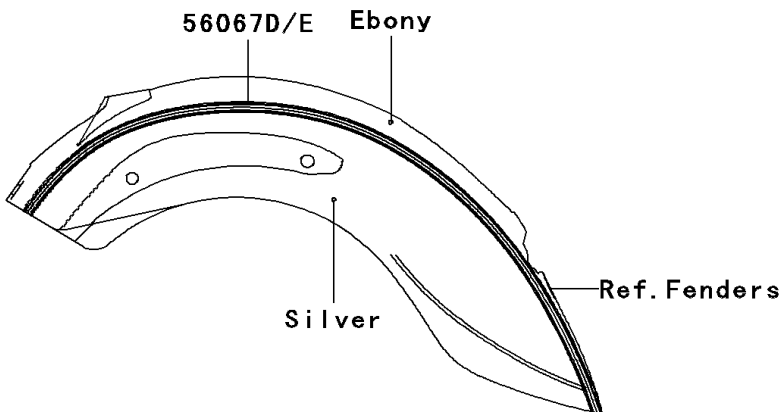

2007 Vulcan 900 Classic LT PARTS DIAGRAM

Decals(Silver/Ebony)(D7F)

F2861C

2007 Vulcan 900 Classic LT PARTS LIST

Decals(Silver/Ebony)(D7F)

ITEM NAME	PART NUMBER	QUANTITY
MARK,FUEL TANK,LH (Ref # 56052)	56052-0810	1
MARK,FUEL TANK,RH (Ref # 56052A)	56052-0811	1
MARK,SIDE COVER,RH,KAWASAKI (Ref # 56052B)	56052-0812	1
MARK,PLATE (Ref # 56052C)	56052-0851	1
MARK,BACKREST (Ref # 56052D)	56052-0852	1
PATTERN,FUEL TANK,LH (Ref # 56067)	56067-1527	1
PATTERN,FUEL TANK,RH (Ref # 56067A)	56067-1528	1
PATTERN,FR FENDER,LH (Ref # 56067B)	56067-1529	1
PATTERN,FR FENDER,RH (Ref # 56067C)	56067-1530	1
PATTERN,RR FENDER,LH (Ref # 56067D)	56067-1531	1
PATTERN,RR FENDER,RH (Ref # 56067E)	56067-1532	1