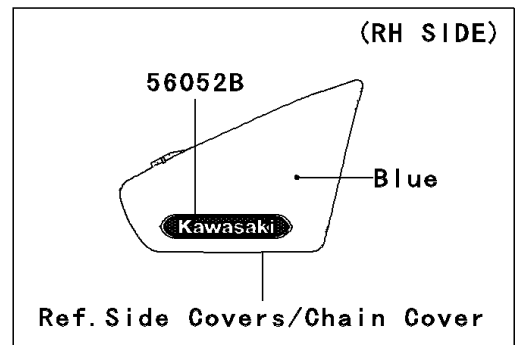

# 2008 Vulcan® 900 Classic LT PARTS DIAGRAM

Decals(Blue/Silver)(D8F)

F2861E

## 2008 Vulcan® 900 Classic LT PARTS LIST

Decals(Blue/Silver)(D8F)

ITEM NAME	PART NUMBER	QUANTITY
MARK,FUEL TANK,LH (Ref # 56052)	56052-0810	1
MARK,FUEL TANK,RH (Ref # 56052A)	56052-0811	1
MARK,SIDE COVER,RH,KAWASAKI (Ref # 56052B)	56052-0812	1
MARK,PLATE (Ref # 56052C)	56052-0851	1
MARK,BACKREST (Ref # 56052D)	56052-0852	1
PATTERN,FUEL TANK,LH (Ref # 56068)	56068-0262	1
PATTERN,FUEL TANK,RH (Ref # 56068A)	56068-0263	1
PATTERN,FR FENDER,LH (Ref # 56068B)	56068-0264	1
PATTERN,FR FENDER,RH (Ref # 56068C)	56068-0265	1
PATTERN,RR FENDER,LH (Ref # 56068D)	56068-0266	1
PATTERN,RR FENDER,RH (Ref # 56068E)	56068-0267	1