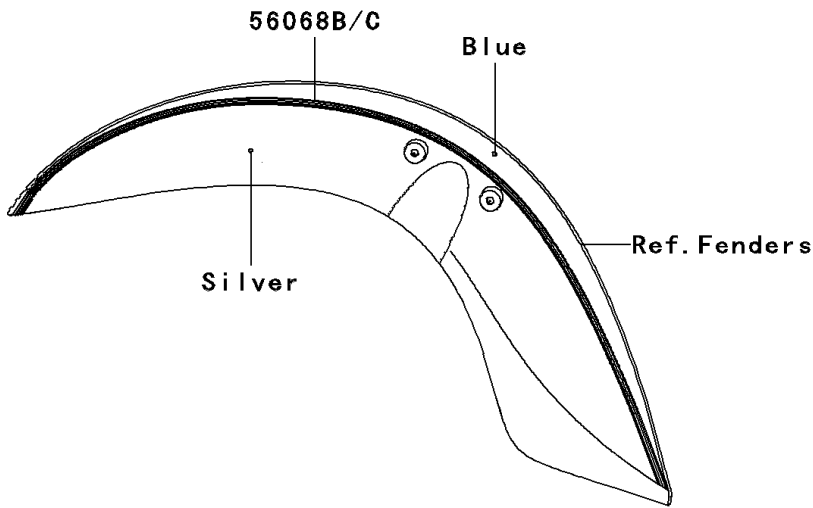

# 2008 Vulcan® 900 Classic LT PARTS DIAGRAM

Decals(Blue/Silver)(D8F)

F2861E

## 2008 Vulcan® 900 Classic LT PARTS LIST

Decals(Blue/Silver)(D8F)

ITEM NAME	PART NUMBER	QUANTITY
MARK,FUEL TANK,LH (Ref # 56052)	56052-0810	1
MARK,FUEL TANK,RH (Ref # 56052A)	56052-0811	1
MARK,SIDE COVER,RH,KAWASAKI (Ref # 56052B)	56052-0812	1
MARK,PLATE (Ref # 56052C)	56052-0851	1
MARK,BACKREST (Ref # 56052D)	56052-0852	1
PATTERN,FUEL TANK,LH (Ref # 56068)	56068-0262	1
PATTERN,FUEL TANK,RH (Ref # 56068A)	56068-0263	1
PATTERN,FR FENDER,LH (Ref # 56068B)	56068-0264	1
PATTERN,FR FENDER,RH (Ref # 56068C)	56068-0265	1
PATTERN,RR FENDER,LH (Ref # 56068D)	56068-0266	1
PATTERN,RR FENDER,RH (Ref # 56068E)	56068-0267	1