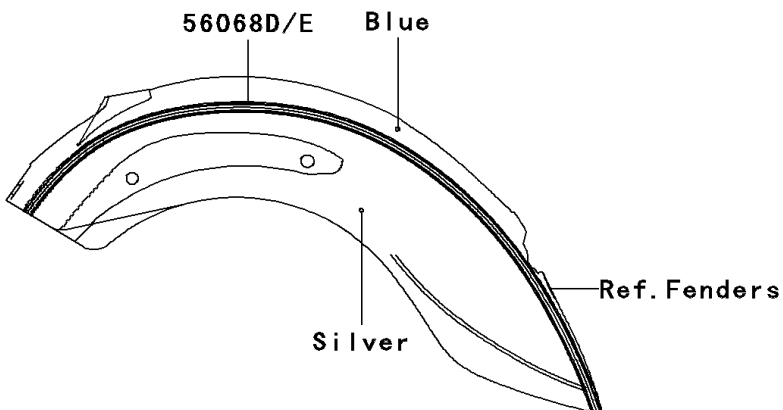

# 2008 Vulcan® 900 Classic LT PARTS DIAGRAM

Decals(Blue/Silver)(D8F)

F2861E

## 2008 Vulcan® 900 Classic LT PARTS LIST

Decals(Blue/Silver)(D8F)

ITEM NAME	PART NUMBER	QUANTITY
MARK,FUEL TANK,LH (Ref # 56052)	56052-0810	1
MARK,FUEL TANK,RH (Ref # 56052A)	56052-0811	1
MARK,SIDE COVER,RH,KAWASAKI (Ref # 56052B)	56052-0812	1
MARK,PLATE (Ref # 56052C)	56052-0851	1
MARK,BACKREST (Ref # 56052D)	56052-0852	1
PATTERN,FUEL TANK,LH (Ref # 56068)	56068-0262	1
PATTERN,FUEL TANK,RH (Ref # 56068A)	56068-0263	1
PATTERN,FR FENDER,LH (Ref # 56068B)	56068-0264	1
PATTERN,FR FENDER,RH (Ref # 56068C)	56068-0265	1
PATTERN,RR FENDER,LH (Ref # 56068D)	56068-0266	1
PATTERN,RR FENDER,RH (Ref # 56068E)	56068-0267	1