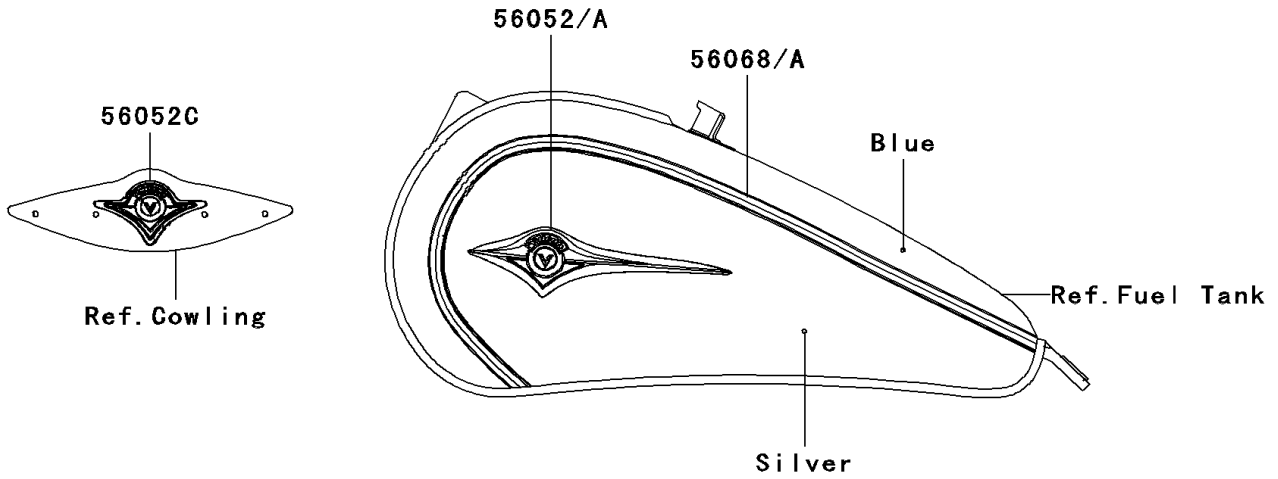

# 2008 Vulcan® 900 Classic LT PARTS DIAGRAM

Decals(Blue/Silver)(D8F)

F2861E

## 2008 Vulcan® 900 Classic LT PARTS LIST

Decals(Blue/Silver)(D8F)

ITEM NAME	PART NUMBER	QUANTITY
MARK,FUEL TANK,LH (Ref # 56052)	56052-0810	1
MARK,FUEL TANK,RH (Ref # 56052A)	56052-0811	1
MARK,SIDE COVER,RH,KAWASAKI (Ref # 56052B)	56052-0812	1
MARK,PLATE (Ref # 56052C)	56052-0851	1
MARK,BACKREST (Ref # 56052D)	56052-0852	1
PATTERN,FUEL TANK,LH (Ref # 56068)	56068-0262	1
PATTERN,FUEL TANK,RH (Ref # 56068A)	56068-0263	1
PATTERN,FR FENDER,LH (Ref # 56068B)	56068-0264	1
PATTERN,FR FENDER,RH (Ref # 56068C)	56068-0265	1
PATTERN,RR FENDER,LH (Ref # 56068D)	56068-0266	1
PATTERN,RR FENDER,RH (Ref # 56068E)	56068-0267	1