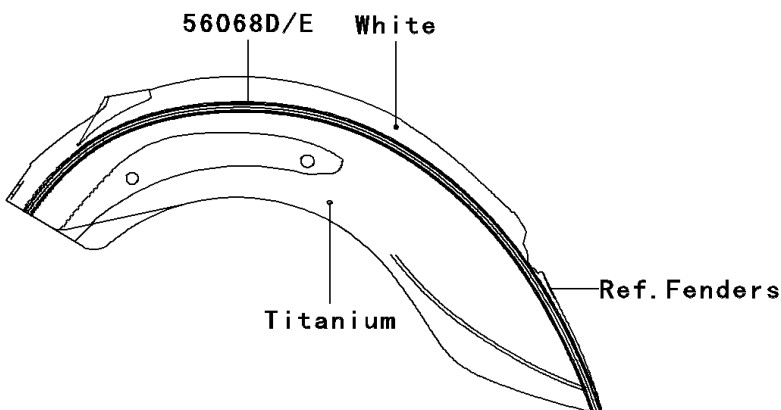

2008 Vulcan® 900 Classic LT PARTS DIAGRAM

Decals(White/Titanium)(D8F)

F2861F

2008 Vulcan® 900 Classic LT PARTS LIST

Decals(White/Titanium)(D8F)

ITEM NAME	PART NUMBER	QUANTITY
MARK,FUEL TANK,LH (Ref # 56052)	56052-0810	1
MARK,FUEL TANK,RH (Ref # 56052A)	56052-0811	1
MARK,SIDE COVER,RH,KAWASAKI (Ref # 56052B)	56052-0812	1
MARK,PLATE (Ref # 56052C)	56052-0851	1
MARK,BACKREST (Ref # 56052D)	56052-0852	1
PATTERN,FUEL TANK,LH (Ref # 56068)	56068-0274	1
PATTERN,FUEL TANK,RH (Ref # 56068A)	56068-0275	1
PATTERN,FR FENDER,LH (Ref # 56068B)	56068-0276	1
PATTERN,FR FENDER,RH (Ref # 56068C)	56068-0277	1
PATTERN,RR FENDER,LH (Ref # 56068D)	56068-0278	1
PATTERN,RR FENDER,RH (Ref # 56068E)	56068-0279	1