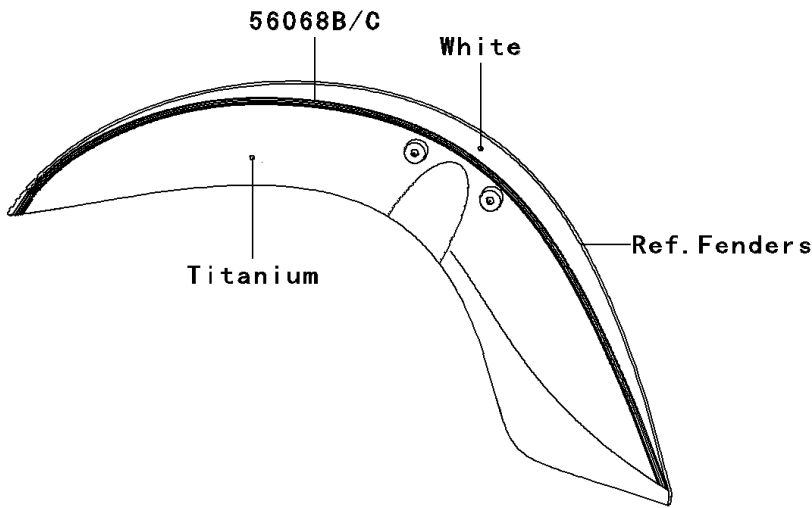

2008 Vulcan® 900 Classic LT PARTS DIAGRAM

Decals(White/Titanium)(D8F)

F2861F

2008 Vulcan® 900 Classic LT PARTS LIST

Decals(White/Titanium)(D8F)

ITEM NAME	PART NUMBER	QUANTITY
MARK,FUEL TANK,LH (Ref # 56052)	56052-0810	1
MARK,FUEL TANK,RH (Ref # 56052A)	56052-0811	1
MARK,SIDE COVER,RH,KAWASAKI (Ref # 56052B)	56052-0812	1
MARK,PLATE (Ref # 56052C)	56052-0851	1
MARK,BACKREST (Ref # 56052D)	56052-0852	1
PATTERN,FUEL TANK,LH (Ref # 56068)	56068-0274	1
PATTERN,FUEL TANK,RH (Ref # 56068A)	56068-0275	1
PATTERN,FR FENDER,LH (Ref # 56068B)	56068-0276	1
PATTERN,FR FENDER,RH (Ref # 56068C)	56068-0277	1
PATTERN,RR FENDER,LH (Ref # 56068D)	56068-0278	1
PATTERN,RR FENDER,RH (Ref # 56068E)	56068-0279	1