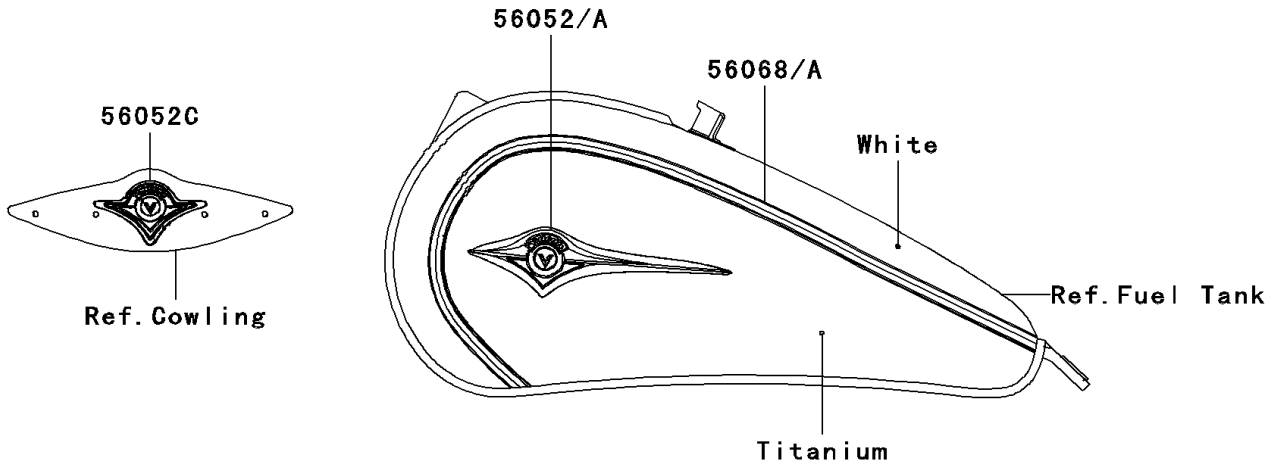

2008 Vulcan® 900 Classic LT PARTS DIAGRAM

Decals(White/Titanium)(D8F)

F2861F

2008 Vulcan® 900 Classic LT PARTS LIST

Decals(White/Titanium)(D8F)

ITEM NAME	PART NUMBER	QUANTITY
MARK,FUEL TANK,LH (Ref # 56052)	56052-0810	1
MARK,FUEL TANK,RH (Ref # 56052A)	56052-0811	1
MARK,SIDE COVER,RH,KAWASAKI (Ref # 56052B)	56052-0812	1
MARK,PLATE (Ref # 56052C)	56052-0851	1
MARK,BACKREST (Ref # 56052D)	56052-0852	1
PATTERN,FUEL TANK,LH (Ref # 56068)	56068-0274	1
PATTERN,FUEL TANK,RH (Ref # 56068A)	56068-0275	1
PATTERN,FR FENDER,LH (Ref # 56068B)	56068-0276	1
PATTERN,FR FENDER,RH (Ref # 56068C)	56068-0277	1
PATTERN,RR FENDER,LH (Ref # 56068D)	56068-0278	1
PATTERN,RR FENDER,RH (Ref # 56068E)	56068-0279	1