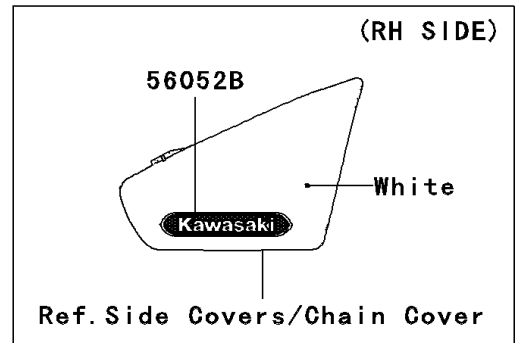

2008 Vulcan® 900 Classic LT PARTS DIAGRAM

Decals(White/Titanium)(D8F)

F2861F

2008 Vulcan® 900 Classic LT PARTS LIST

Decals(White/Titanium)(D8F)

ITEM NAME	PART NUMBER	QUANTITY
MARK,FUEL TANK,LH (Ref # 56052)	56052-0810	1
MARK,FUEL TANK,RH (Ref # 56052A)	56052-0811	1
MARK,SIDE COVER,RH,KAWASAKI (Ref # 56052B)	56052-0812	1
MARK,PLATE (Ref # 56052C)	56052-0851	1
MARK,BACKREST (Ref # 56052D)	56052-0852	1
PATTERN,FUEL TANK,LH (Ref # 56068)	56068-0274	1
PATTERN,FUEL TANK,RH (Ref # 56068A)	56068-0275	1
PATTERN,FR FENDER,LH (Ref # 56068B)	56068-0276	1
PATTERN,FR FENDER,RH (Ref # 56068C)	56068-0277	1
PATTERN,RR FENDER,LH (Ref # 56068D)	56068-0278	1
PATTERN,RR FENDER,RH (Ref # 56068E)	56068-0279	1