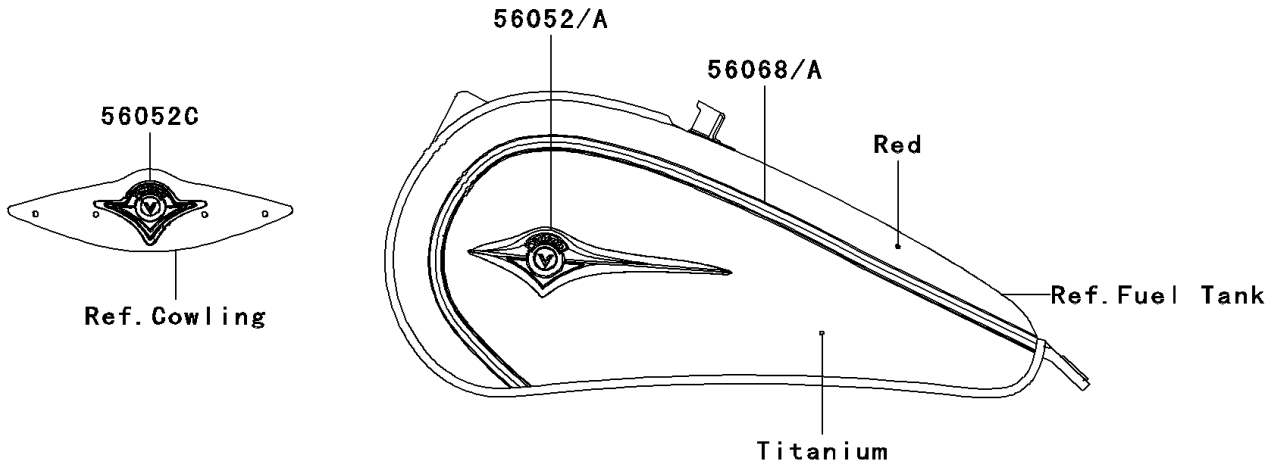

2009 Vulcan® 900 Classic LT PARTS DIAGRAM

Decals(Red/Titanium)(D9F)

F2861G

2009 Vulcan® 900 Classic LT PARTS LIST

Decals(Red/Titanium)(D9F)

ITEM NAME	PART NUMBER	QUANTITY
MARK,FUEL TANK,LH (Ref # 56052)	56052-0810	1
MARK,FUEL TANK,RH (Ref # 56052A)	56052-0811	1
MARK,SIDE COVER,RH,KAWASAKI (Ref # 56052B)	56052-0812	1
MARK,PLATE (Ref # 56052C)	56052-0851	1
MARK,BACKREST (Ref # 56052D)	56052-0852	1
PATTERN,FUEL TANK,LH (Ref # 56068)	56068-1338	1
PATTERN,FUEL TANK,RH (Ref # 56068A)	56068-1339	1
PATTERN,RR FENDER,LH (Ref # 56068B)	56068-1340	1
PATTERN,RR FENDER,RH (Ref # 56068C)	56068-1341	1
PATTERN,FR FENDER,LH (Ref # 56068D)	56068-1342	1
PATTERN,FR FENDER,RH (Ref # 56068E)	56068-1343	1