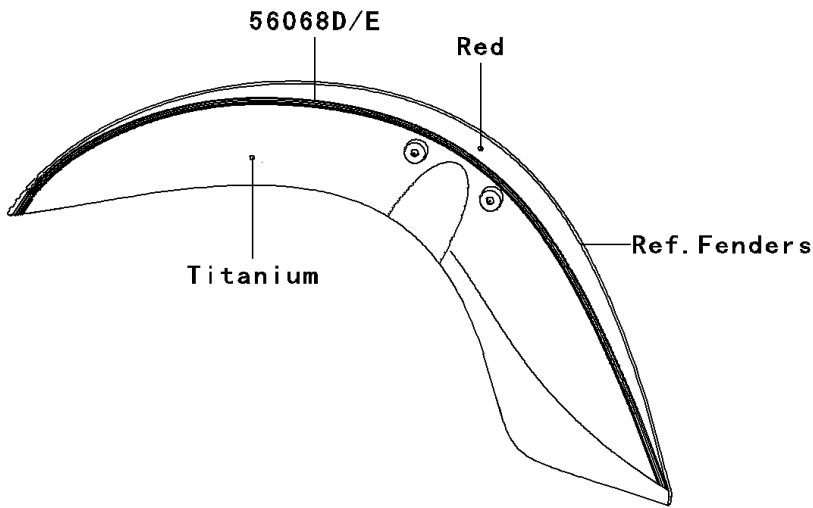

2009 Vulcan® 900 Classic LT PARTS DIAGRAM

Decals(Red/Titanium)(D9F)

F2861G

2009 Vulcan® 900 Classic LT PARTS LIST

Decals(Red/Titanium)(D9F)

ITEM NAME	PART NUMBER	QUANTITY
MARK,FUEL TANK,LH (Ref # 56052)	56052-0810	1
MARK,FUEL TANK,RH (Ref # 56052A)	56052-0811	1
MARK,SIDE COVER,RH,KAWASAKI (Ref # 56052B)	56052-0812	1
MARK,PLATE (Ref # 56052C)	56052-0851	1
MARK,BACKREST (Ref # 56052D)	56052-0852	1
PATTERN,FUEL TANK,LH (Ref # 56068)	56068-1338	1
PATTERN,FUEL TANK,RH (Ref # 56068A)	56068-1339	1
PATTERN,RR FENDER,LH (Ref # 56068B)	56068-1340	1
PATTERN,RR FENDER,RH (Ref # 56068C)	56068-1341	1
PATTERN,FR FENDER,LH (Ref # 56068D)	56068-1342	1
PATTERN,FR FENDER,RH (Ref # 56068E)	56068-1343	1