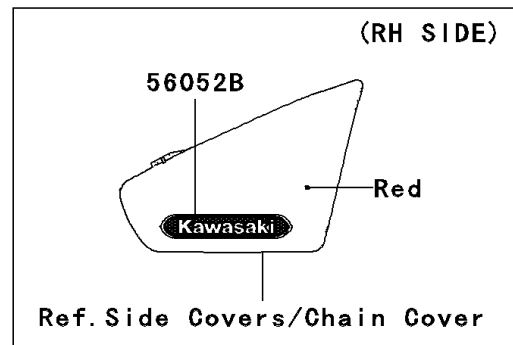

2009 Vulcan® 900 Classic LT PARTS DIAGRAM

Decals(Red/Titanium)(D9F)

F2861G

2009 Vulcan® 900 Classic LT PARTS LIST

Decals(Red/Titanium)(D9F)

ITEM NAME	PART NUMBER	QUANTITY
MARK,FUEL TANK,LH (Ref # 56052)	56052-0810	1
MARK,FUEL TANK,RH (Ref # 56052A)	56052-0811	1
MARK,SIDE COVER,RH,KAWASAKI (Ref # 56052B)	56052-0812	1
MARK,PLATE (Ref # 56052C)	56052-0851	1
MARK,BACKREST (Ref # 56052D)	56052-0852	1
PATTERN,FUEL TANK,LH (Ref # 56068)	56068-1338	1
PATTERN,FUEL TANK,RH (Ref # 56068A)	56068-1339	1
PATTERN,RR FENDER,LH (Ref # 56068B)	56068-1340	1
PATTERN,RR FENDER,RH (Ref # 56068C)	56068-1341	1
PATTERN,FR FENDER,LH (Ref # 56068D)	56068-1342	1
PATTERN,FR FENDER,RH (Ref # 56068E)	56068-1343	1