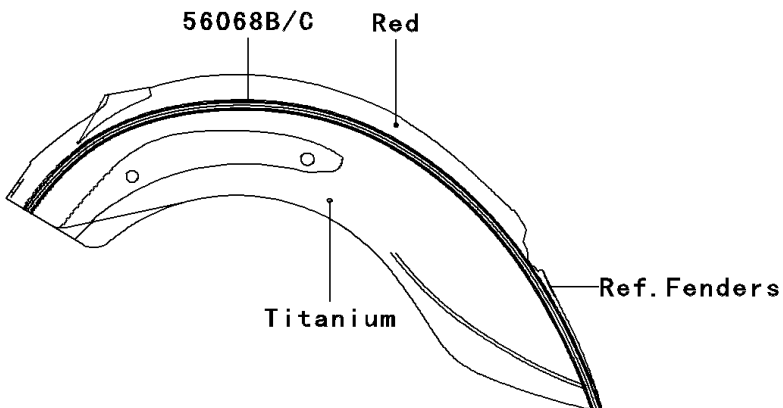

2009 Vulcan® 900 Classic LT PARTS DIAGRAM

Decals(Red/Titanium)(D9F)

F2861G

2009 Vulcan® 900 Classic LT PARTS LIST

Decals(Red/Titanium)(D9F)

ITEM NAME	PART NUMBER	QUANTITY
MARK,FUEL TANK,LH (Ref # 56052)	56052-0810	1
MARK,FUEL TANK,RH (Ref # 56052A)	56052-0811	1
MARK,SIDE COVER,RH,KAWASAKI (Ref # 56052B)	56052-0812	1
MARK,PLATE (Ref # 56052C)	56052-0851	1
MARK,BACKREST (Ref # 56052D)	56052-0852	1
PATTERN,FUEL TANK,LH (Ref # 56068)	56068-1338	1
PATTERN,FUEL TANK,RH (Ref # 56068A)	56068-1339	1
PATTERN,RR FENDER,LH (Ref # 56068B)	56068-1340	1
PATTERN,RR FENDER,RH (Ref # 56068C)	56068-1341	1
PATTERN,FR FENDER,LH (Ref # 56068D)	56068-1342	1
PATTERN,FR FENDER,RH (Ref # 56068E)	56068-1343	1