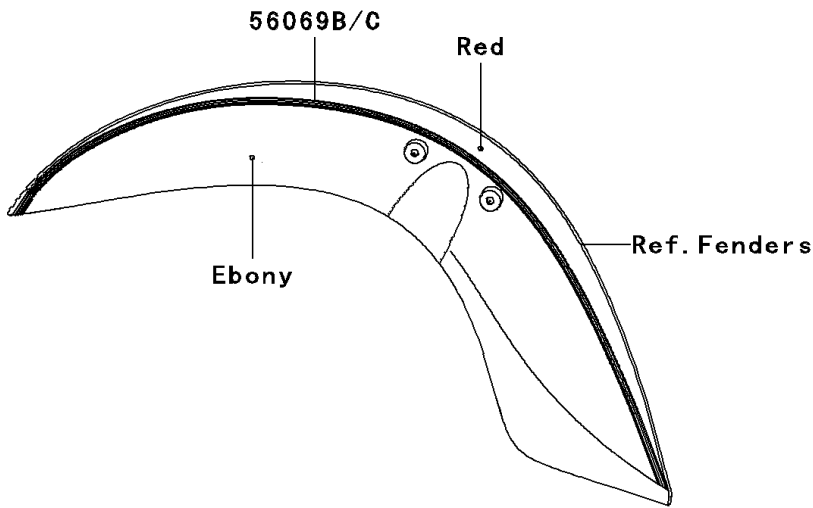

2010 Vulcan® 900 Classic LT PARTS DIAGRAM

Decals(Red/Ebony)(DAF)

F2861K

2010 Vulcan® 900 Classic LT PARTS LIST

Decals(Red/Ebony)(DAF)

ITEM NAME	PART NUMBER	QUANTITY
MARK,KAWASAKI (Ref # 56050)	56050-1901	1
MARK,FUEL TANK,LH (Ref # 56052)	56052-0810	1
MARK,FUEL TANK,RH (Ref # 56052A)	56052-0811	1
MARK,PLATE (Ref # 56052B)	56052-0851	1
MARK,BACKREST (Ref # 56052C)	56052-0852	1
PATTERN,FUEL TANK,LH (Ref # 56069)	56069-0048	1
PATTERN,FUEL TANK,RH (Ref # 56069A)	56069-0049	1
PATTERN,FR FENDER,LH (Ref # 56069B)	56069-0050	1
PATTERN,FR FENDER,RH (Ref # 56069C)	56069-0051	1
PATTERN,RR FENDER (Ref # 56069D)	56069-0052	2