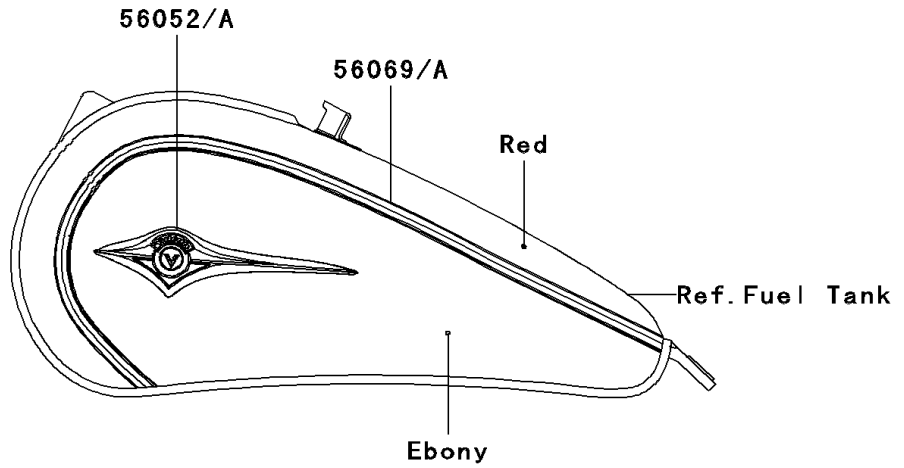

2010 Vulcan® 900 Classic LT PARTS DIAGRAM

Decals(Red/Ebony)(DAF)

F2861K

2010 Vulcan® 900 Classic LT PARTS LIST

Decals(Red/Ebony)(DAF)

ITEM NAME	PART NUMBER	QUANTITY
MARK,KAWASAKI (Ref # 56050)	56050-1901	1
MARK,FUEL TANK,LH (Ref # 56052)	56052-0810	1
MARK,FUEL TANK,RH (Ref # 56052A)	56052-0811	1
MARK,PLATE (Ref # 56052B)	56052-0851	1
MARK,BACKREST (Ref # 56052C)	56052-0852	1
PATTERN,FUEL TANK,LH (Ref # 56069)	56069-0048	1
PATTERN,FUEL TANK,RH (Ref # 56069A)	56069-0049	1
PATTERN,FR FENDER,LH (Ref # 56069B)	56069-0050	1
PATTERN,FR FENDER,RH (Ref # 56069C)	56069-0051	1
PATTERN,RR FENDER (Ref # 56069D)	56069-0052	2