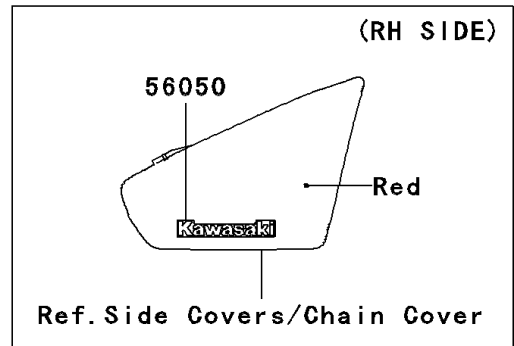

2010 Vulcan® 900 Classic LT PARTS DIAGRAM

Decals(Red/Ebony)(DAF)

F2861K

2010 Vulcan® 900 Classic LT PARTS LIST

Decals(Red/Ebony)(DAF)

ITEM NAME	PART NUMBER	QUANTITY
MARK,KAWASAKI (Ref # 56050)	56050-1901	1
MARK,FUEL TANK,LH (Ref # 56052)	56052-0810	1
MARK,FUEL TANK,RH (Ref # 56052A)	56052-0811	1
MARK,PLATE (Ref # 56052B)	56052-0851	1
MARK,BACKREST (Ref # 56052C)	56052-0852	1
PATTERN,FUEL TANK,LH (Ref # 56069)	56069-0048	1
PATTERN,FUEL TANK,RH (Ref # 56069A)	56069-0049	1
PATTERN,FR FENDER,LH (Ref # 56069B)	56069-0050	1
PATTERN,FR FENDER,RH (Ref # 56069C)	56069-0051	1
PATTERN,RR FENDER (Ref # 56069D)	56069-0052	2