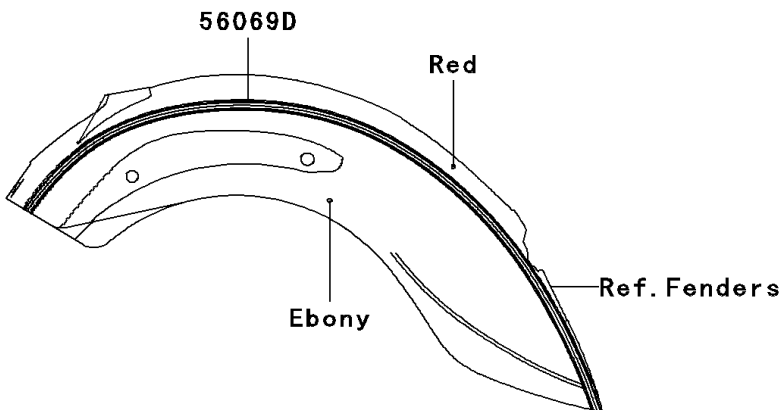

2010 Vulcan® 900 Classic LT PARTS DIAGRAM

Decals(Red/Ebony)(DAF)

F2861K

2010 Vulcan® 900 Classic LT PARTS LIST

Decals(Red/Ebony)(DAF)

ITEM NAME	PART NUMBER	QUANTITY
MARK,KAWASAKI (Ref # 56050)	56050-1901	1
MARK,FUEL TANK,LH (Ref # 56052)	56052-0810	1
MARK,FUEL TANK,RH (Ref # 56052A)	56052-0811	1
MARK,PLATE (Ref # 56052B)	56052-0851	1
MARK,BACKREST (Ref # 56052C)	56052-0852	1
PATTERN,FUEL TANK,LH (Ref # 56069)	56069-0048	1
PATTERN,FUEL TANK,RH (Ref # 56069A)	56069-0049	1
PATTERN,FR FENDER,LH (Ref # 56069B)	56069-0050	1
PATTERN,FR FENDER,RH (Ref # 56069C)	56069-0051	1
PATTERN,RR FENDER (Ref # 56069D)	56069-0052	2