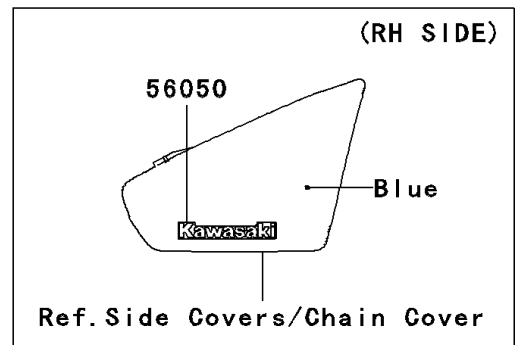

# 2010 Vulcan® 900 Classic LT PARTS DIAGRAM

Decals(Blue/Gray)(DAF)

F2861L

## 2010 Vulcan<sup>®</sup> 900 Classic LT PARTS LIST

Decals(Blue/Gray)(DAF)

| ITEM NAME                           | PART NUMBER | QUANTITY |
|-------------------------------------|-------------|----------|
| MARK,KAWASAKI (Ref # 56050)         | 56050-1901  | 1        |
| MARK,FUEL TANK,LH (Ref # 56052)     | 56052-0810  | 1        |
| MARK,FUEL TANK,RH (Ref # 56052A)    | 56052-0811  | 1        |
| MARK,PLATE (Ref # 56052B)           | 56052-0851  | 1        |
| MARK,BACKREST (Ref # 56052C)        | 56052-0852  | 1        |
| PATTERN,FUEL TANK,LH (Ref # 56069)  | 56069-0054  | 1        |
| PATTERN,FUEL TANK,RH (Ref # 56069A) | 56069-0055  | 1        |
| PATTERN,FR FENDER,LH (Ref # 56069B) | 56069-0056  | 1        |
| PATTERN,FR FENDER,RH (Ref # 56069C) | 56069-0057  | 1        |
| PATTERN,RR FENDER (Ref # 56069D)    | 56069-0058  | 2        |