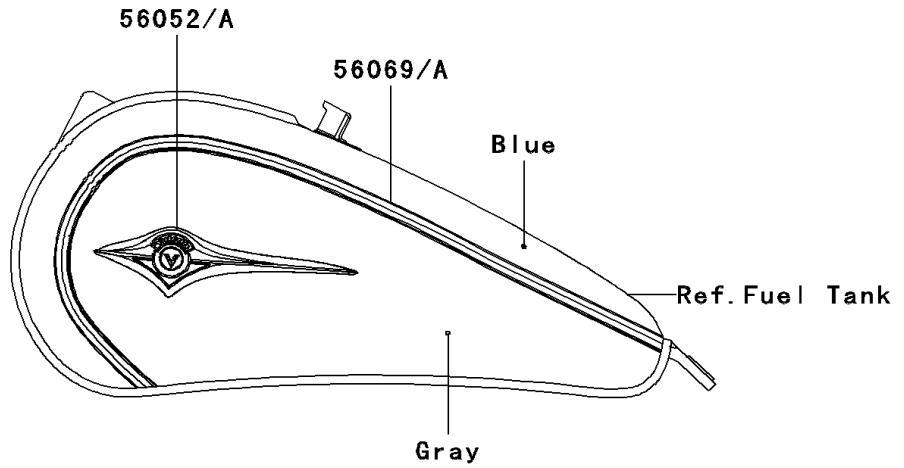

# 2010 Vulcan® 900 Classic LT PARTS DIAGRAM

Decals(Blue/Gray)(DAF)

F2861L

## 2010 Vulcan<sup>®</sup> 900 Classic LT PARTS LIST

Decals(Blue/Gray)(DAF)

| ITEM NAME                           | PART NUMBER | QUANTITY |
|-------------------------------------|-------------|----------|
| MARK,KAWASAKI (Ref # 56050)         | 56050-1901  | 1        |
| MARK,FUEL TANK,LH (Ref # 56052)     | 56052-0810  | 1        |
| MARK,FUEL TANK,RH (Ref # 56052A)    | 56052-0811  | 1        |
| MARK,PLATE (Ref # 56052B)           | 56052-0851  | 1        |
| MARK,BACKREST (Ref # 56052C)        | 56052-0852  | 1        |
| PATTERN,FUEL TANK,LH (Ref # 56069)  | 56069-0054  | 1        |
| PATTERN,FUEL TANK,RH (Ref # 56069A) | 56069-0055  | 1        |
| PATTERN,FR FENDER,LH (Ref # 56069B) | 56069-0056  | 1        |
| PATTERN,FR FENDER,RH (Ref # 56069C) | 56069-0057  | 1        |
| PATTERN,RR FENDER (Ref # 56069D)    | 56069-0058  | 2        |