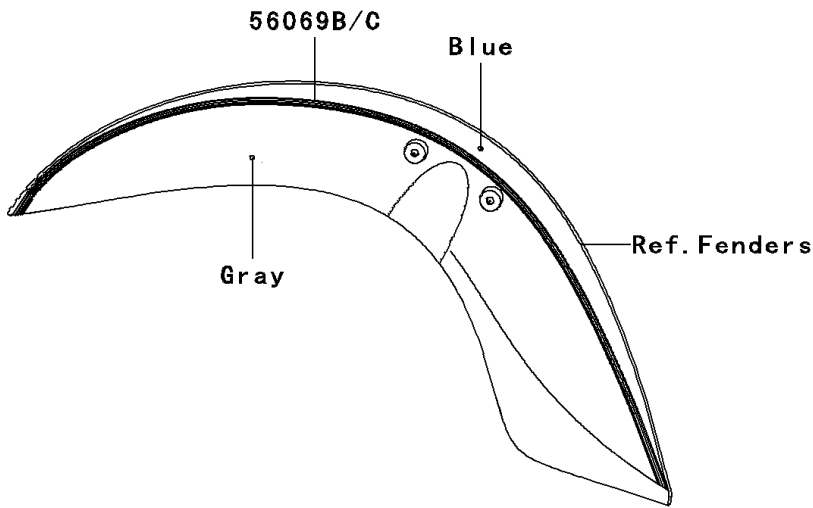

# 2010 Vulcan® 900 Classic LT PARTS DIAGRAM

Decals(Blue/Gray)(DAF)

F2861L

## 2010 Vulcan<sup>®</sup> 900 Classic LT PARTS LIST

Decals(Blue/Gray)(DAF)

| ITEM NAME                           | PART NUMBER | QUANTITY |
|-------------------------------------|-------------|----------|
| MARK,KAWASAKI (Ref # 56050)         | 56050-1901  | 1        |
| MARK,FUEL TANK,LH (Ref # 56052)     | 56052-0810  | 1        |
| MARK,FUEL TANK,RH (Ref # 56052A)    | 56052-0811  | 1        |
| MARK,PLATE (Ref # 56052B)           | 56052-0851  | 1        |
| MARK,BACKREST (Ref # 56052C)        | 56052-0852  | 1        |
| PATTERN,FUEL TANK,LH (Ref # 56069)  | 56069-0054  | 1        |
| PATTERN,FUEL TANK,RH (Ref # 56069A) | 56069-0055  | 1        |
| PATTERN,FR FENDER,LH (Ref # 56069B) | 56069-0056  | 1        |
| PATTERN,FR FENDER,RH (Ref # 56069C) | 56069-0057  | 1        |
| PATTERN,RR FENDER (Ref # 56069D)    | 56069-0058  | 2        |