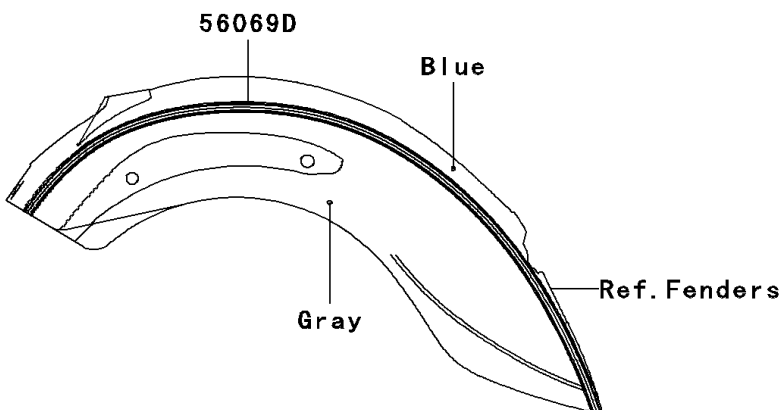

# 2010 Vulcan® 900 Classic LT PARTS DIAGRAM

Decals(Blue/Gray)(DAF)

F2861L

## 2010 Vulcan<sup>®</sup> 900 Classic LT PARTS LIST

Decals(Blue/Gray)(DAF)

| ITEM NAME                           | PART NUMBER | QUANTITY |
|-------------------------------------|-------------|----------|
| MARK,KAWASAKI (Ref # 56050)         | 56050-1901  | 1        |
| MARK,FUEL TANK,LH (Ref # 56052)     | 56052-0810  | 1        |
| MARK,FUEL TANK,RH (Ref # 56052A)    | 56052-0811  | 1        |
| MARK,PLATE (Ref # 56052B)           | 56052-0851  | 1        |
| MARK,BACKREST (Ref # 56052C)        | 56052-0852  | 1        |
| PATTERN,FUEL TANK,LH (Ref # 56069)  | 56069-0054  | 1        |
| PATTERN,FUEL TANK,RH (Ref # 56069A) | 56069-0055  | 1        |
| PATTERN,FR FENDER,LH (Ref # 56069B) | 56069-0056  | 1        |
| PATTERN,FR FENDER,RH (Ref # 56069C) | 56069-0057  | 1        |
| PATTERN,RR FENDER (Ref # 56069D)    | 56069-0058  | 2        |