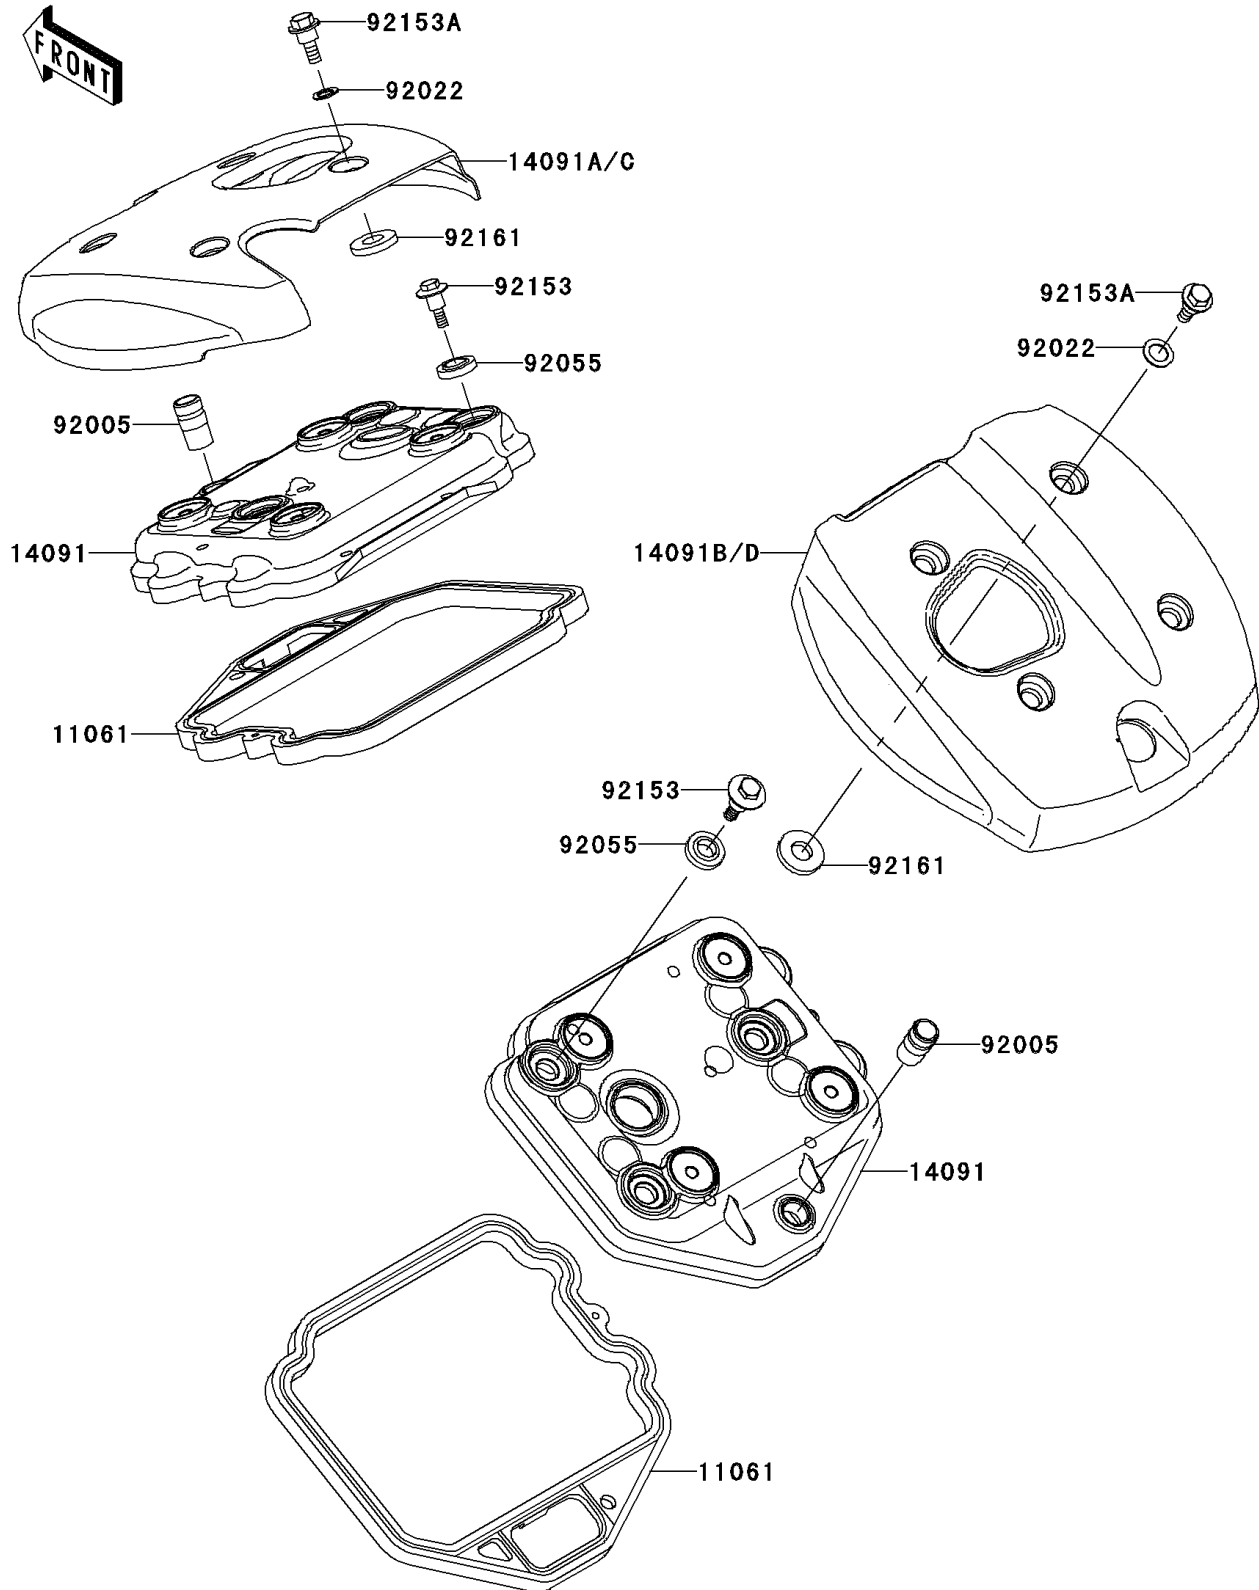

2007 Vulcan 900 Custom PARTS DIAGRAM

Cylinder Head Cover

E1112

2007 Vulcan 900 Custom PARTS LIST

Cylinder Head Cover

ITEM NAME	PART NUMBER	QUANTITY
GASKET,HEAD COVER (Ref # 11061)	11061-0261	2
COVER,HEAD (Ref # 14091)	14091-0506	2
COVER,TOP,FR (Ref # 14091A)	14091-0507	1
COVER,TOP,RR (Ref # 14091B)	14091-0508	1
FITTING (Ref # 92005)	92005-0052	2
WASHER,10.2X16X1 (Ref # 92022)	92022-1829	8
RING-O,HEAD COVER BOLT (Ref # 92055)	92055-1352	6
BOLT,HEAD COVER (Ref # 92153)	92153-0793	6
BOLT,FLANGED,6X19 (Ref # 92153A)	92153-1400	8
DAMPER (Ref # 92161)	92161-0366	8