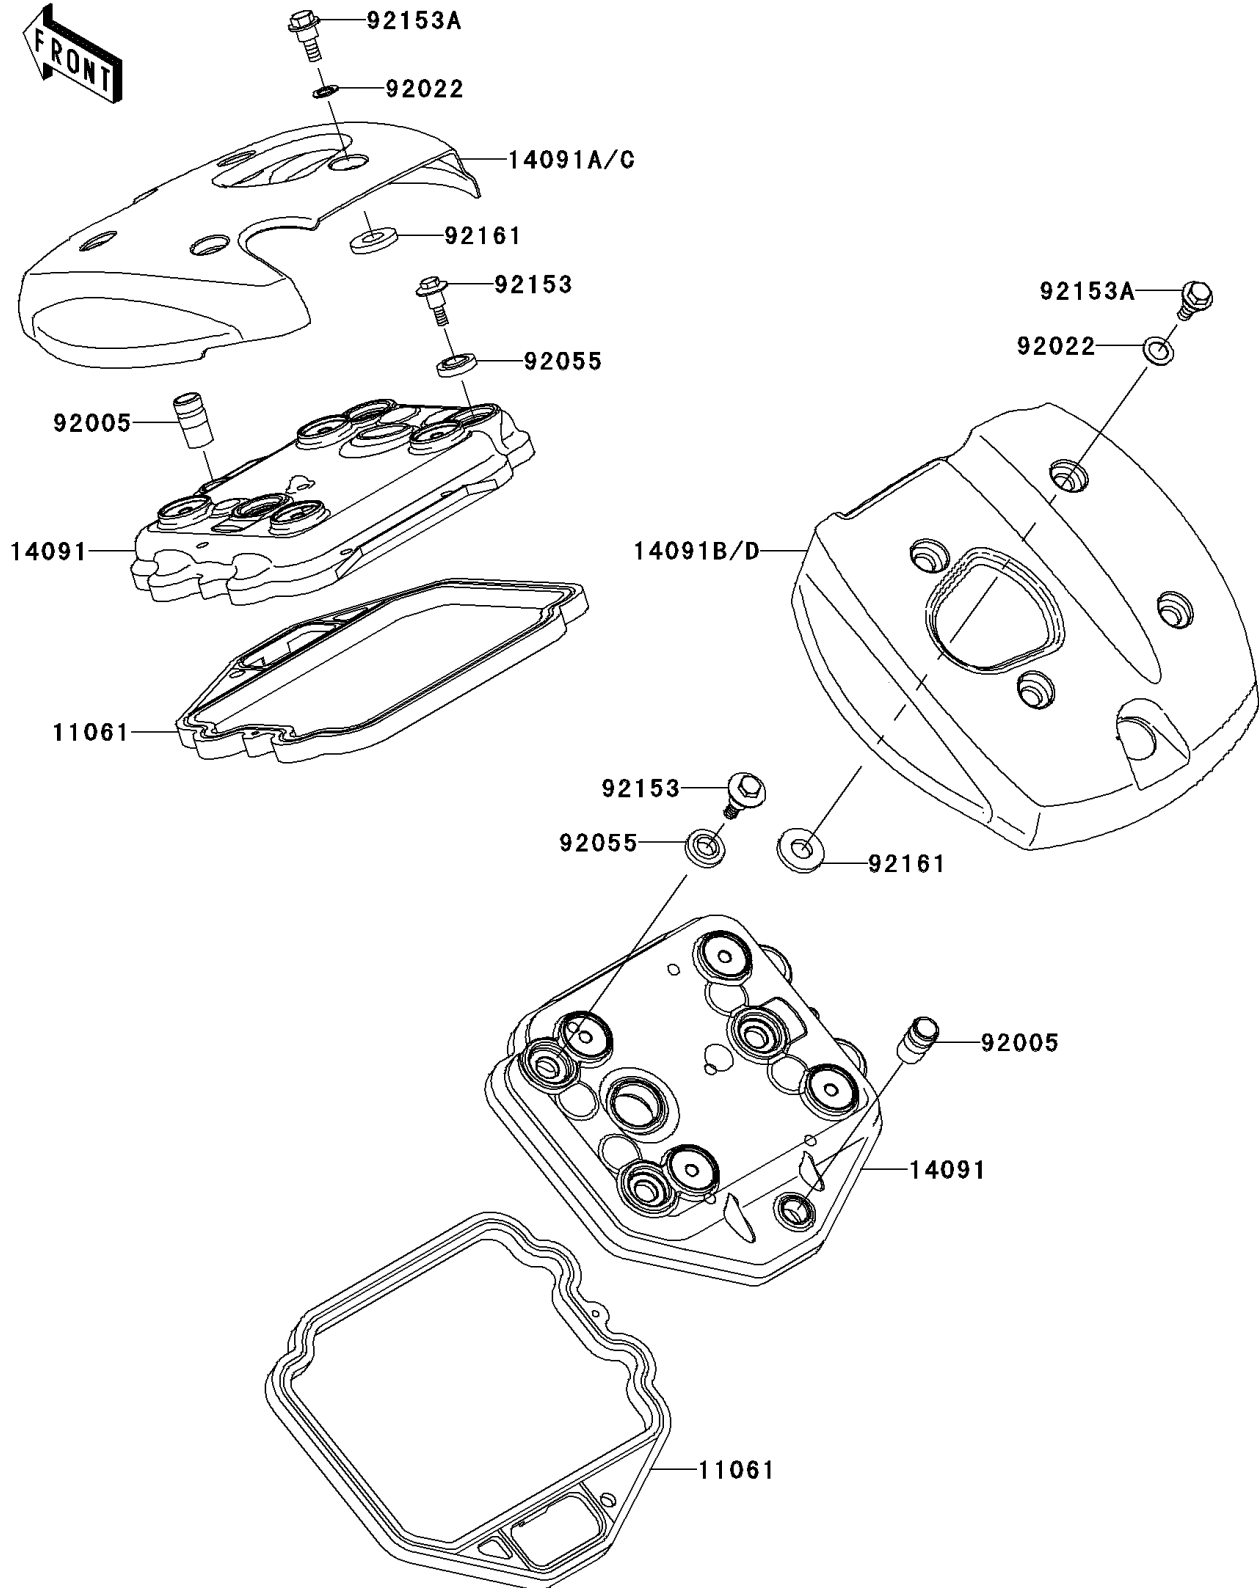

2009 Vulcan® 900 Custom PARTS DIAGRAM

Cylinder Head Cover

E1112

2009 Vulcan® 900 Custom PARTS LIST

Cylinder Head Cover

ITEM NAME	PART NUMBER	QUANTITY
GASKET,HEAD COVER (Ref # 11061)	11061-0261	2
COVER,HEAD (Ref # 14091)	14091-0506	2
COVER,TOP,FR (Ref # 14091A)	14091-0507	1
COVER,TOP,RR (Ref # 14091B)	14091-0508	1
FITTING (Ref # 92005)	92005-0052	2
WASHER,10.2X16X1 (Ref # 92022)	92022-1829	8
RING-O,HEAD COVER BOLT (Ref # 92055)	92055-1352	6
BOLT,HEAD COVER (Ref # 92153)	92153-0793	6
BOLT,FLANGED,6X19 (Ref # 92153A)	92153-1400	8
DAMPER (Ref # 92161)	92161-0366	8