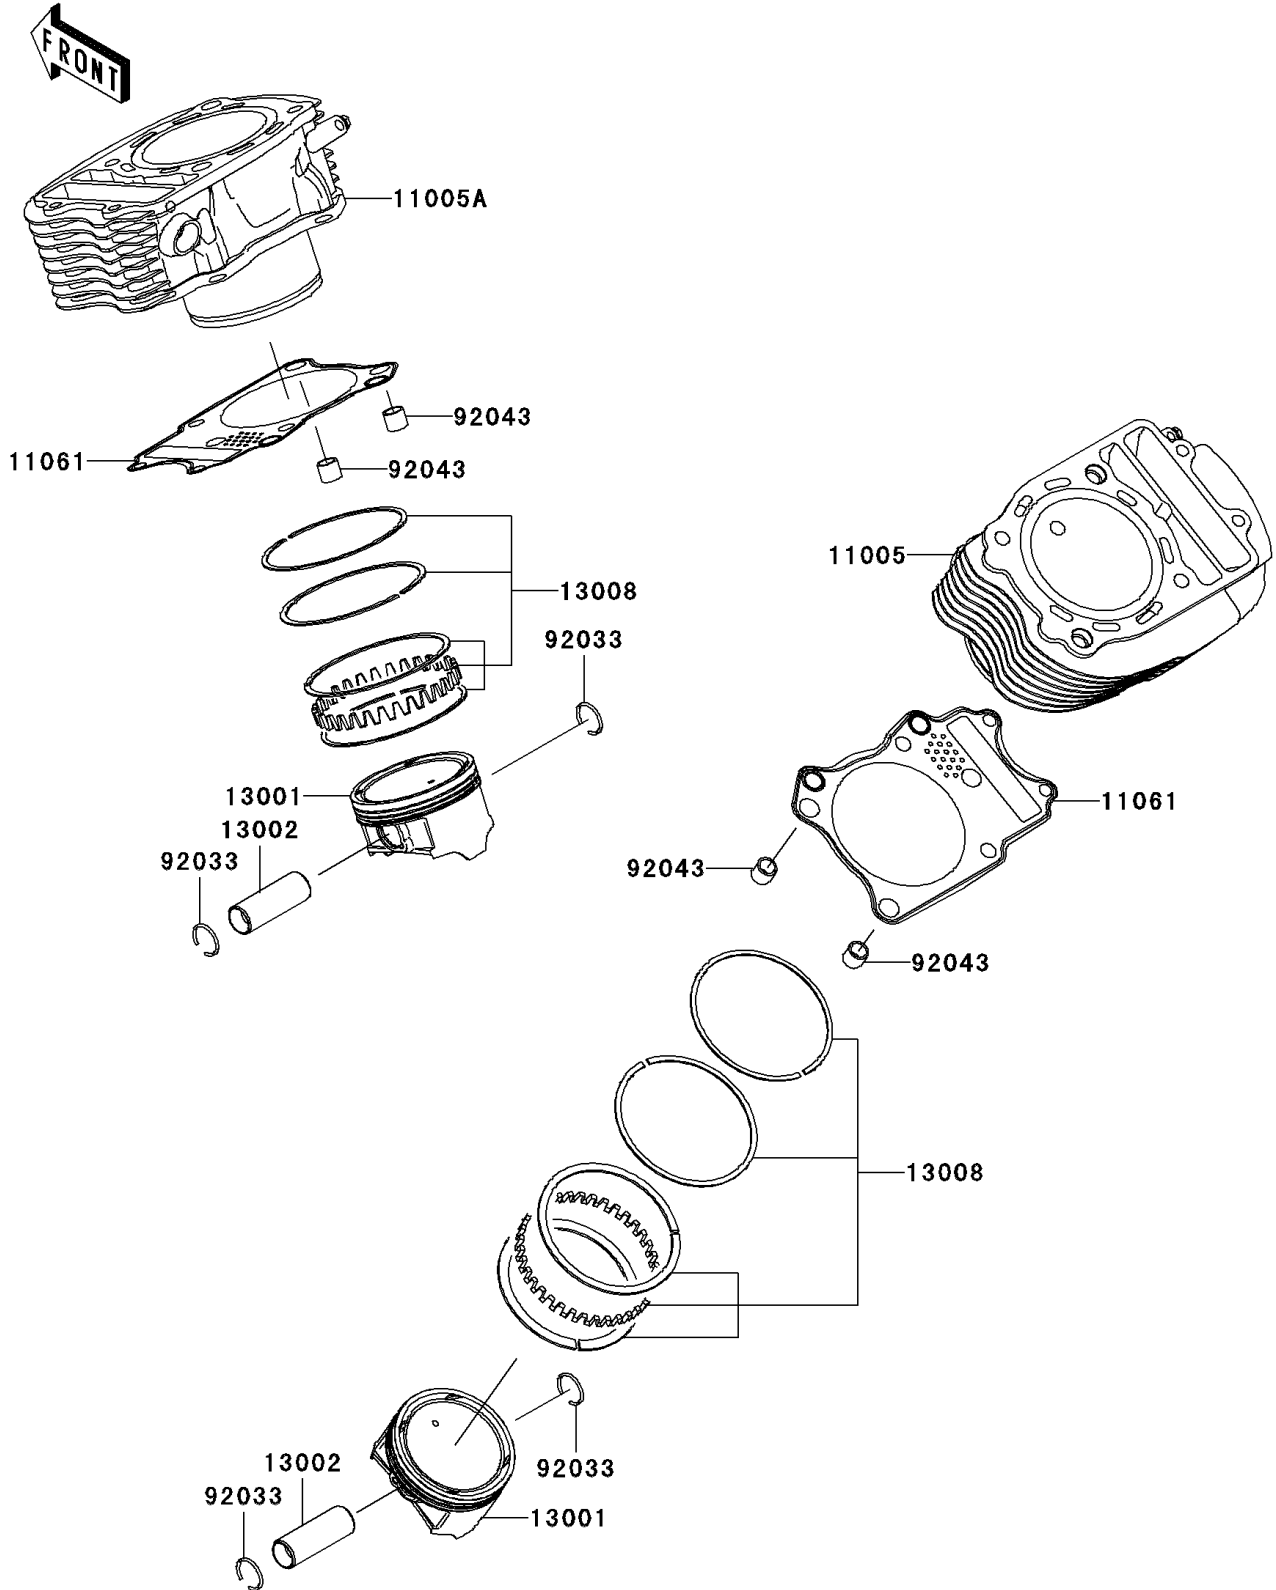

2007 Vulcan 900 Custom PARTS DIAGRAM

Cylinder/Piston(s)

E1120

2007 Vulcan 900 Custom PARTS LIST

Cylinder/Piston(s)

ITEM NAME	PART NUMBER	QUANTITY
CYLINDER-ENGINE,RR (Ref # 11005)	11005-0062	1
CYLINDER-ENGINE,FR (Ref # 11005A)	11005-0085	1
GASKET,CYLINDER BASE (Ref # 11061)	11061-0284	2
PISTON-ENGINE (Ref # 13001)	13001-0067	2
PIN-PISTON (Ref # 13002)	13002-0011	2
RING-SET-PISTON (Ref # 13008)	13008-0021	2
RING-SNAP (Ref # 92033)	92033-1188	4
PIN,11X14X12.3 (Ref # 92043)	92043-1266	4