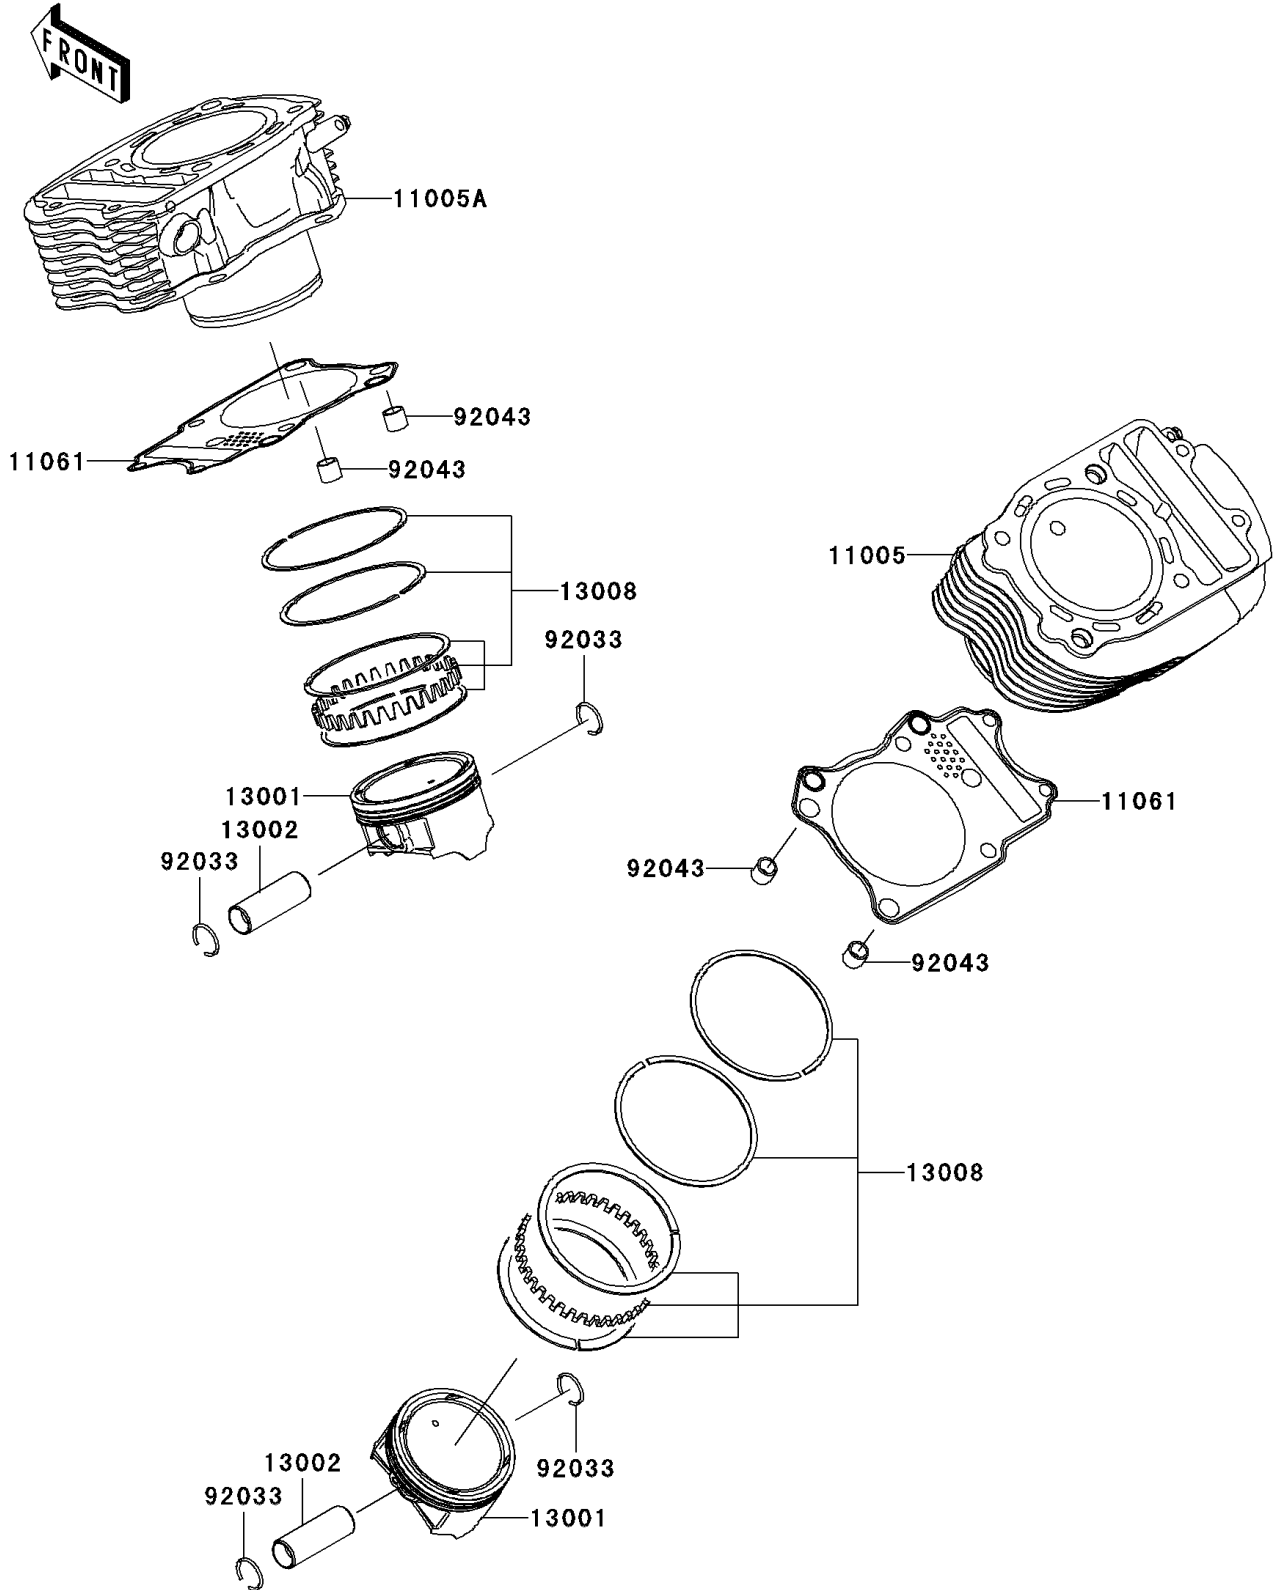

# 2007 Vulcan 900 Custom PARTS DIAGRAM

Cylinder/Piston(s)

E1120

## 2007 Vulcan 900 Custom PARTS LIST

Cylinder/Piston(s)

ITEM NAME	PART NUMBER	QUANTITY
CYLINDER-ENGINE,RR (Ref # 11005)	11005-0062	1
CYLINDER-ENGINE,FR (Ref # 11005A)	11005-0085	1
GASKET,CYLINDER BASE (Ref # 11061)	11061-0284	2
PISTON-ENGINE (Ref # 13001)	13001-0067	2
PIN-PISTON (Ref # 13002)	13002-0011	2
RING-SET-PISTON (Ref # 13008)	13008-0021	2
RING-SNAP (Ref # 92033)	92033-1188	4
PIN,11X14X12.3 (Ref # 92043)	92043-1266	4