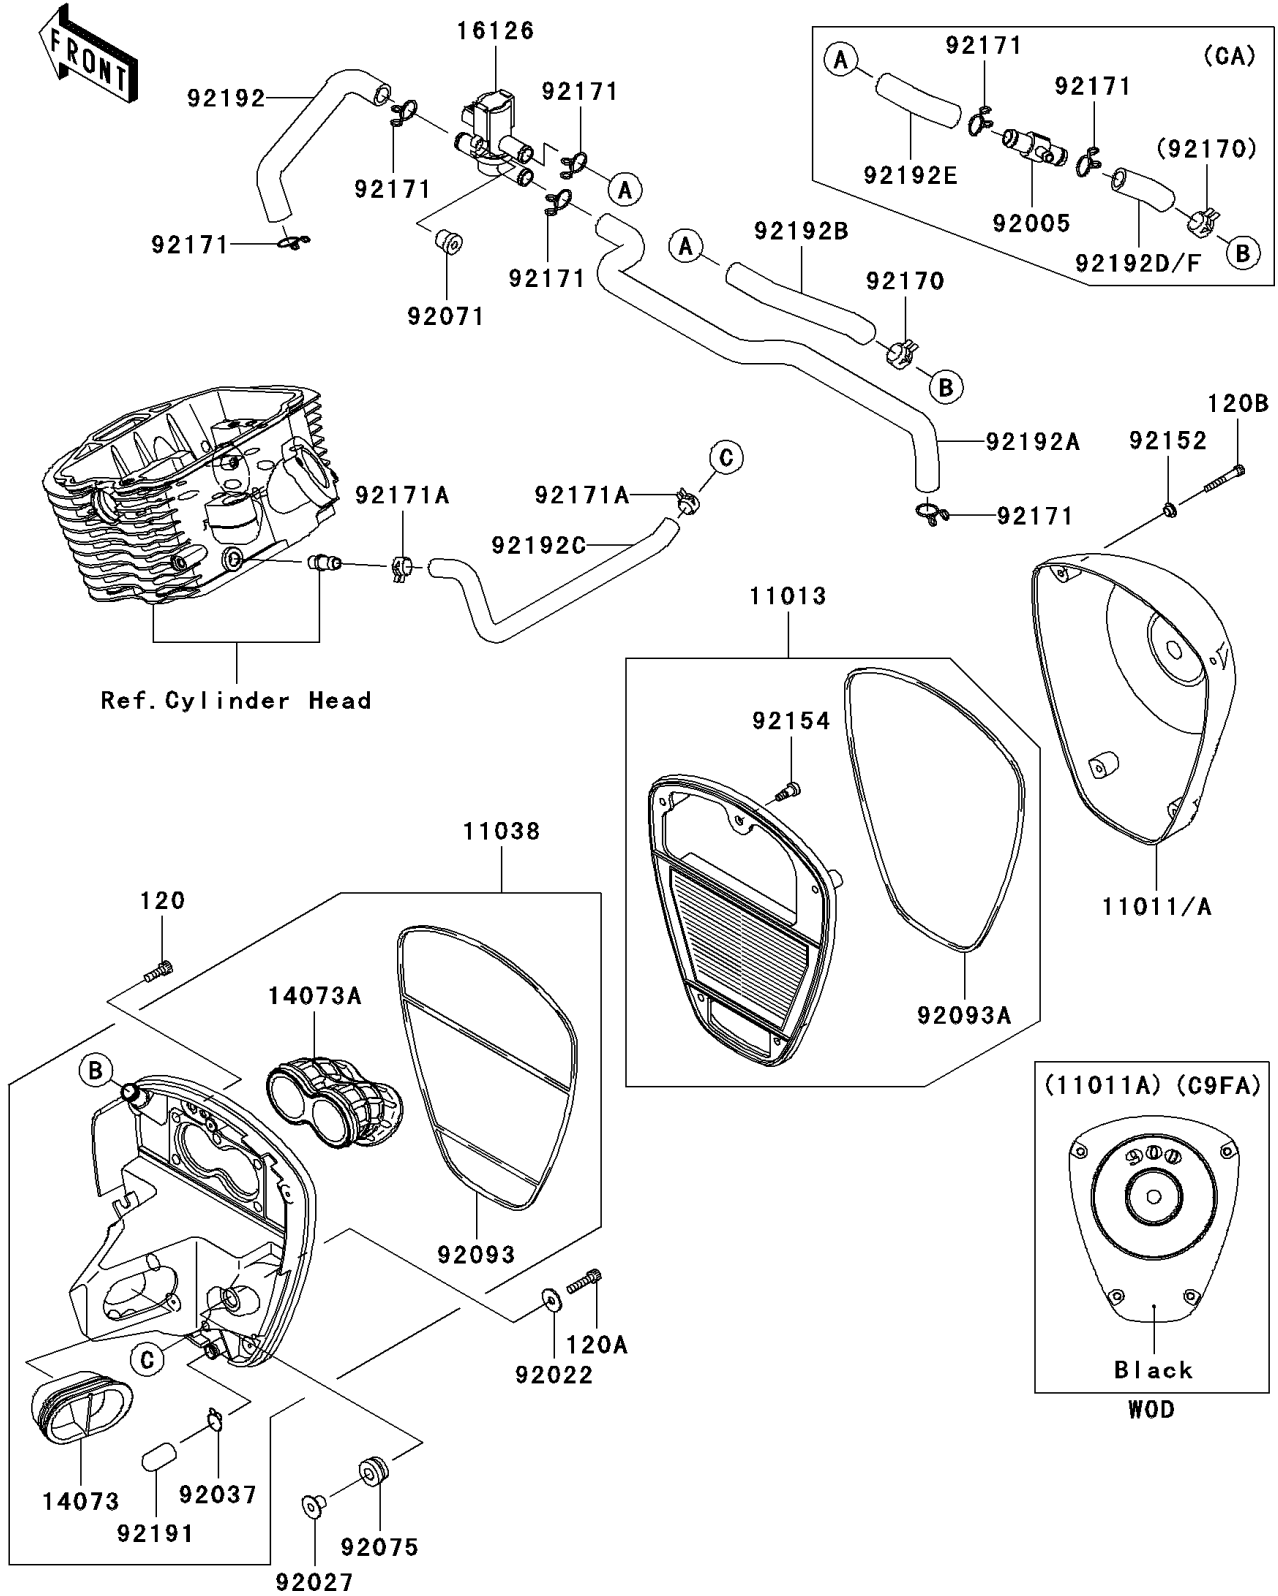

2007 Vulcan 900 Custom PARTS DIAGRAM

Air Cleaner

E1130

2007 Vulcan 900 Custom PARTS LIST

Air Cleaner

ITEM NAME	PART NUMBER	QUANTITY
BOLT-SOCKET,6X18 (Ref # 120)	120CA0618	5
BOLT-SOCKET,6X25 (Ref # 120A)	120CA0625	2
BOLT-SOCKET,5X35 (Ref # 120B)	120R0535	4
CASE-AIR FILTER (Ref # 11011)	11011-0080	1
ELEMENT-AIR FILTER (Ref # 11013)	11013-0015	1
CASE-ASSY-AIR FILTER (Ref # 11038)	11038-0015	1
DUCT,INTAKE (Ref # 14073)	14073-0103	1
DUCT,THROTTLE BODY (Ref # 14073A)	14073-0104	1
VALVE,AIR SWITCHING (Ref # 16126)	16126-1437	1
WASHER,6.5X20X1.6 (Ref # 92022)	92022-1557	2
COLLAR,L=12 (Ref # 92027)	92027-1062	2
CLAMP,14.5MM (Ref # 92037)	92037-1900	1
GROMMET (Ref # 92071)	92071-0026	1
DAMPER,RUBBER (Ref # 92075)	92075-1123	2
SEAL (Ref # 92093)	92093-0054	1
SEAL (Ref # 92093A)	92093-0057	1
COLLAR (Ref # 92152)	92152-0451	4
BOLT,SOCKET,5X16.5 (Ref # 92154)	92154-0120	1
CLAMP (Ref # 92170)	92170-1989	1
CLAMP (Ref # 92171A)	92171-1441	2
TUBE (Ref # 92191)	92191-1704	1
TUBE,ASV-FR HEAD (Ref # 92192)	92192-0266	1
TUBE,ASV-RR HEAD (Ref # 92192A)	92192-0267	1
TUBE,BLOWBY (Ref # 92192C)	92192-0269	1
FITTING (Ref # 92005)	92005-0054	1
CLAMP (Ref # 92171)	92171-0790	5
CLAMP (Ref # 92171)	92171-0790	7
TUBE,A/C-ASV (Ref # 92192B)	92192-0268	1
TUBE,A/C-FITTING (Ref # 92192D)	92192-0344	1