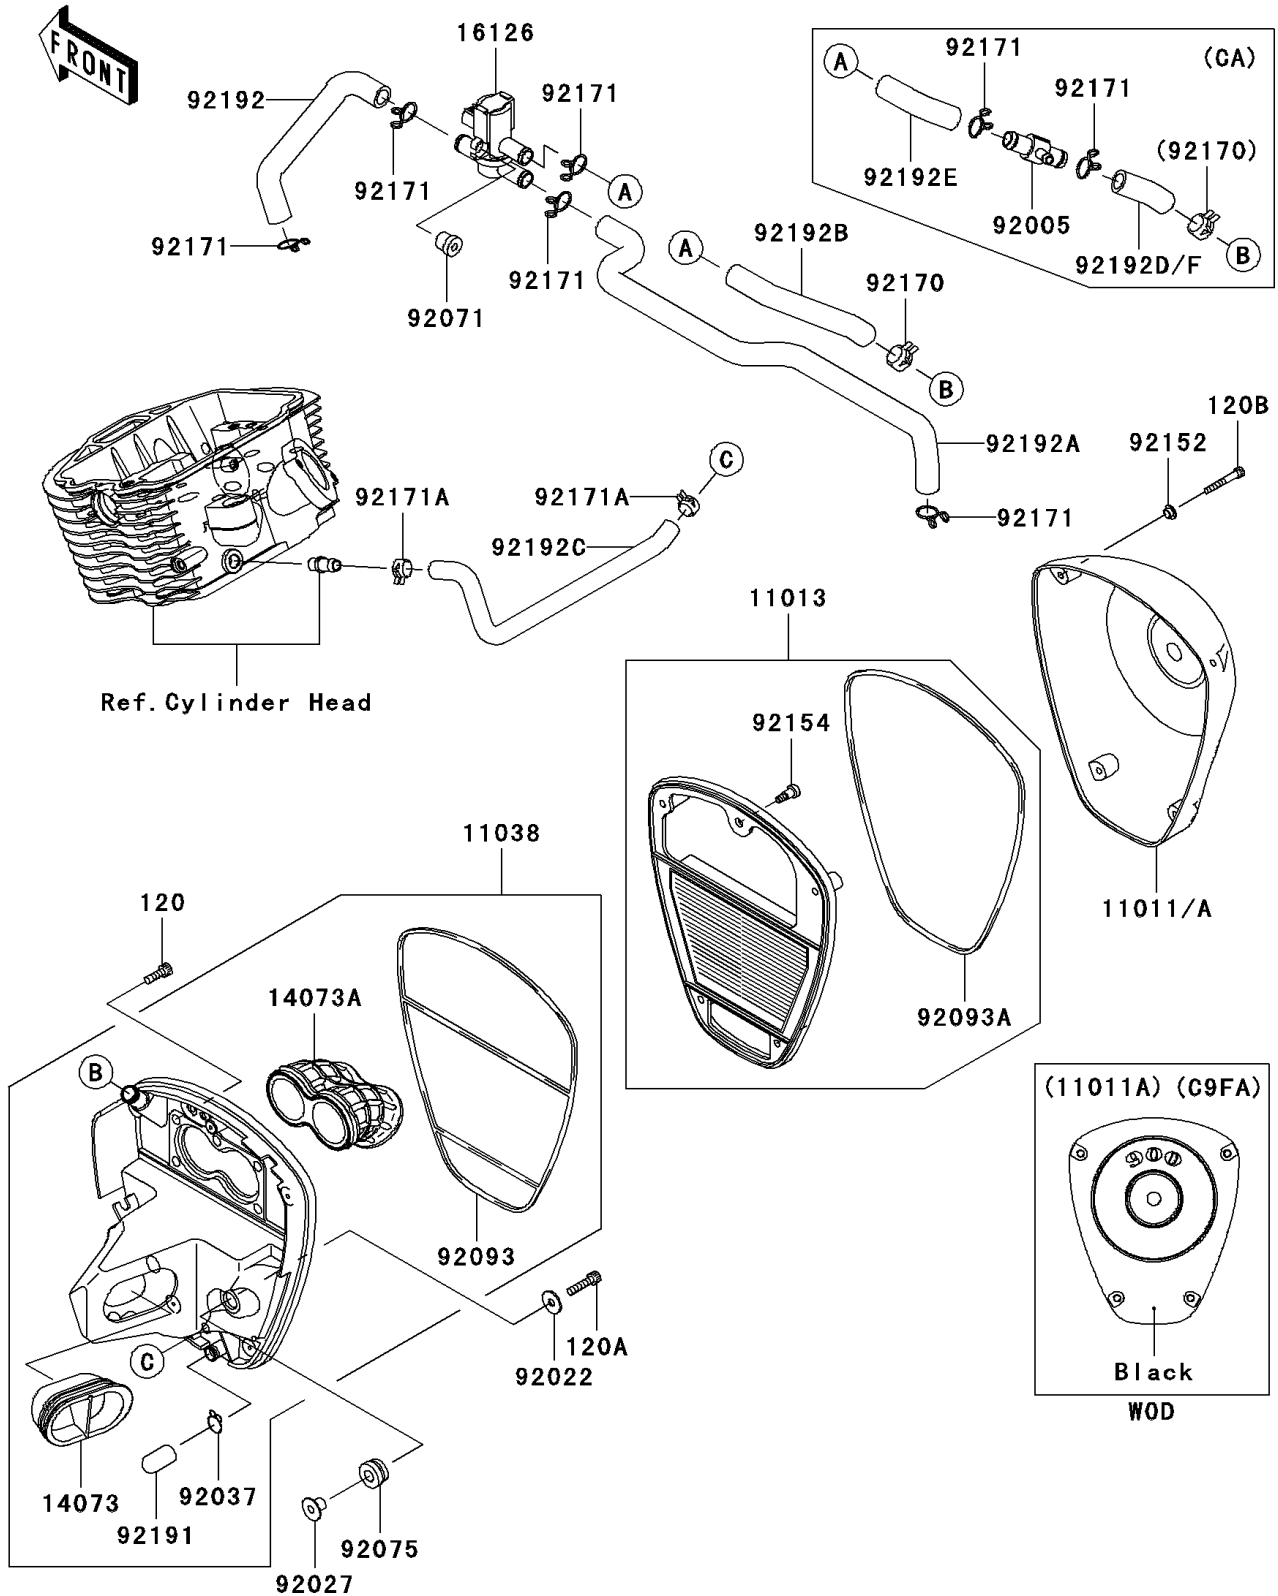

2007 Vulcan 900 Custom PARTS DIAGRAM

Air Cleaner

E1130

2007 Vulcan 900 Custom PARTS LIST

Air Cleaner

ITEM NAME	PART NUMBER	QUANTITY
BOLT-SOCKET,6X18 (Ref # 120)	120CA0618	5
BOLT-SOCKET,6X25 (Ref # 120A)	120CA0625	2
BOLT-SOCKET,5X35 (Ref # 120B)	120R0535	4
CASE-AIR FILTER (Ref # 11011)	11011-0080	1
ELEMENT-AIR FILTER (Ref # 11013)	11013-0015	1
CASE-ASSY-AIR FILTER (Ref # 11038)	11038-0015	1
DUCT,INTAKE (Ref # 14073)	14073-0103	1
DUCT,THROTTLE BODY (Ref # 14073A)	14073-0104	1
VALVE,AIR SWITCHING (Ref # 16126)	16126-1437	1
WASHER,6.5X20X1.6 (Ref # 92022)	92022-1557	2
COLLAR,L=12 (Ref # 92027)	92027-1062	2
CLAMP,14.5MM (Ref # 92037)	92037-1900	1
GROMMET (Ref # 92071)	92071-0026	1
DAMPER,RUBBER (Ref # 92075)	92075-1123	2
SEAL (Ref # 92093)	92093-0054	1
SEAL (Ref # 92093A)	92093-0057	1
COLLAR (Ref # 92152)	92152-0451	4
BOLT,SOCKET,5X16.5 (Ref # 92154)	92154-0120	1
CLAMP (Ref # 92170)	92170-1989	1
CLAMP (Ref # 92171A)	92171-1441	2
TUBE (Ref # 92191)	92191-1704	1
TUBE,ASV-FR HEAD (Ref # 92192)	92192-0266	1
TUBE,ASV-RR HEAD (Ref # 92192A)	92192-0267	1
TUBE,BLOWBY (Ref # 92192C)	92192-0269	1
FITTING (Ref # 92005)	92005-0054	1
CLAMP (Ref # 92171)	92171-0790	5
CLAMP (Ref # 92171)	92171-0790	7
TUBE,A/C-ASV (Ref # 92192B)	92192-0268	1
TUBE,A/C-FITTING (Ref # 92192D)	92192-0344	1