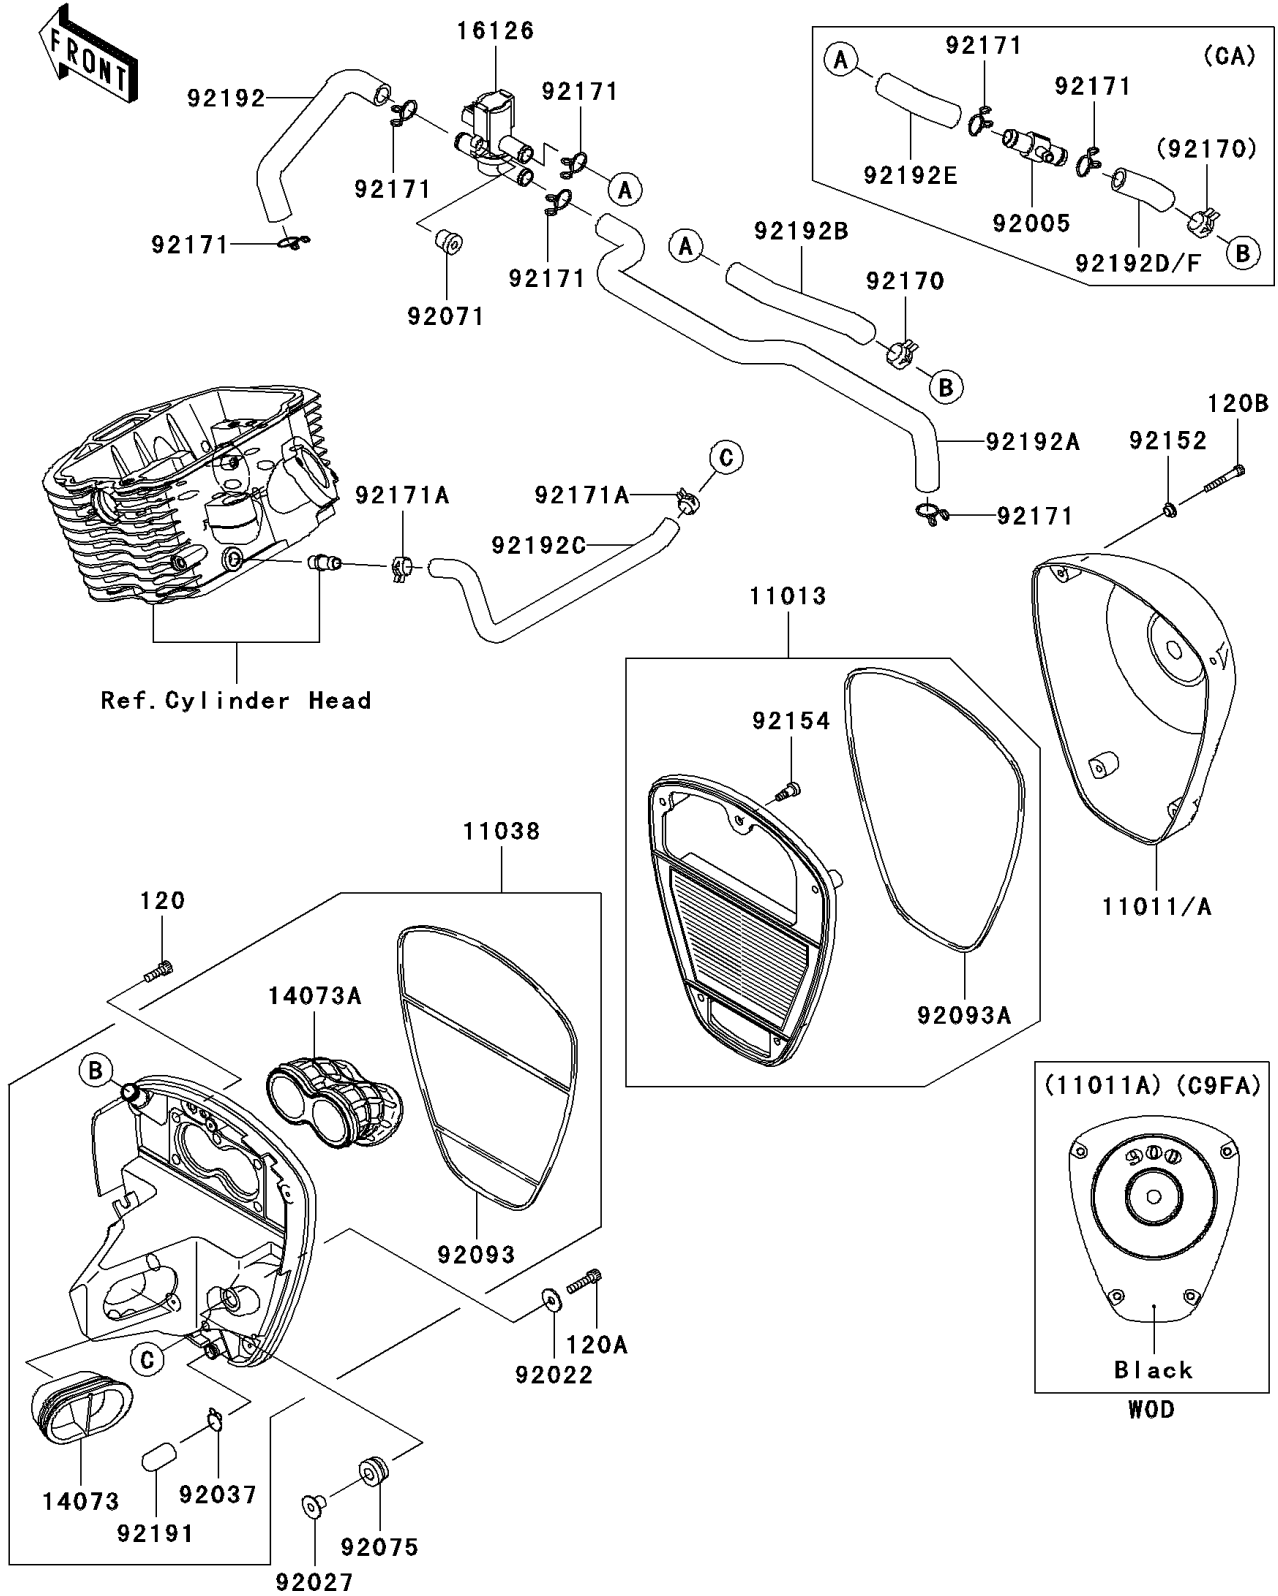

# 2009 Vulcan® 900 Custom PARTS DIAGRAM

Air Cleaner

E1130

## 2009 Vulcan® 900 Custom PARTS LIST

### Air Cleaner

ITEM NAME	PART NUMBER	QUANTITY
BOLT-SOCKET,6X18 (Ref # 120)	120CA0618	5
BOLT-SOCKET,6X25 (Ref # 120A)	120CA0625	2
BOLT-SOCKET,5X35 (Ref # 120B)	120R0535	4
CASE-AIR FILTER (Ref # 11011)	11011-0080	1
ELEMENT-AIR FILTER (Ref # 11013)	11013-0015	1
CASE-ASSY-AIR FILTER (Ref # 11038)	11038-0015	1
DUCT,INTAKE (Ref # 14073)	14073-0103	1
DUCT,THROTTLE BODY (Ref # 14073A)	14073-0104	1
VALVE,AIR SWITCHING (Ref # 16126)	16126-1437	1
WASHER,6.5X20X1.6 (Ref # 92022)	92022-1557	2
COLLAR,L=12 (Ref # 92027)	92027-1062	2
CLAMP,14.5MM (Ref # 92037)	92037-1900	1
GROMMET (Ref # 92071)	92071-0026	1
DAMPER,RUBBER (Ref # 92075)	92075-1123	2
SEAL (Ref # 92093)	92093-0054	1
SEAL (Ref # 92093A)	92093-0057	1
COLLAR (Ref # 92152)	92152-0451	4
BOLT,SOCKET,5X16.5 (Ref # 92154)	92154-0120	1
CLAMP (Ref # 92170)	92170-1989	1
CLAMP (Ref # 92171A)	92171-1441	2
TUBE (Ref # 92191)	92191-1704	1
TUBE,ASV-FR HEAD (Ref # 92192)	92192-0266	1
TUBE,ASV-RR HEAD (Ref # 92192A)	92192-0267	1
TUBE,BLOWBY (Ref # 92192C)	92192-0269	1
FITTING (Ref # 92005)	92005-0054	1
CLAMP (Ref # 92171)	92171-0790	5
CLAMP (Ref # 92171)	92171-0790	7
TUBE,A/C-ASV (Ref # 92192B)	92192-0268	1
TUBE,ASV-FITTING (Ref # 92192E)	92192-0345	1