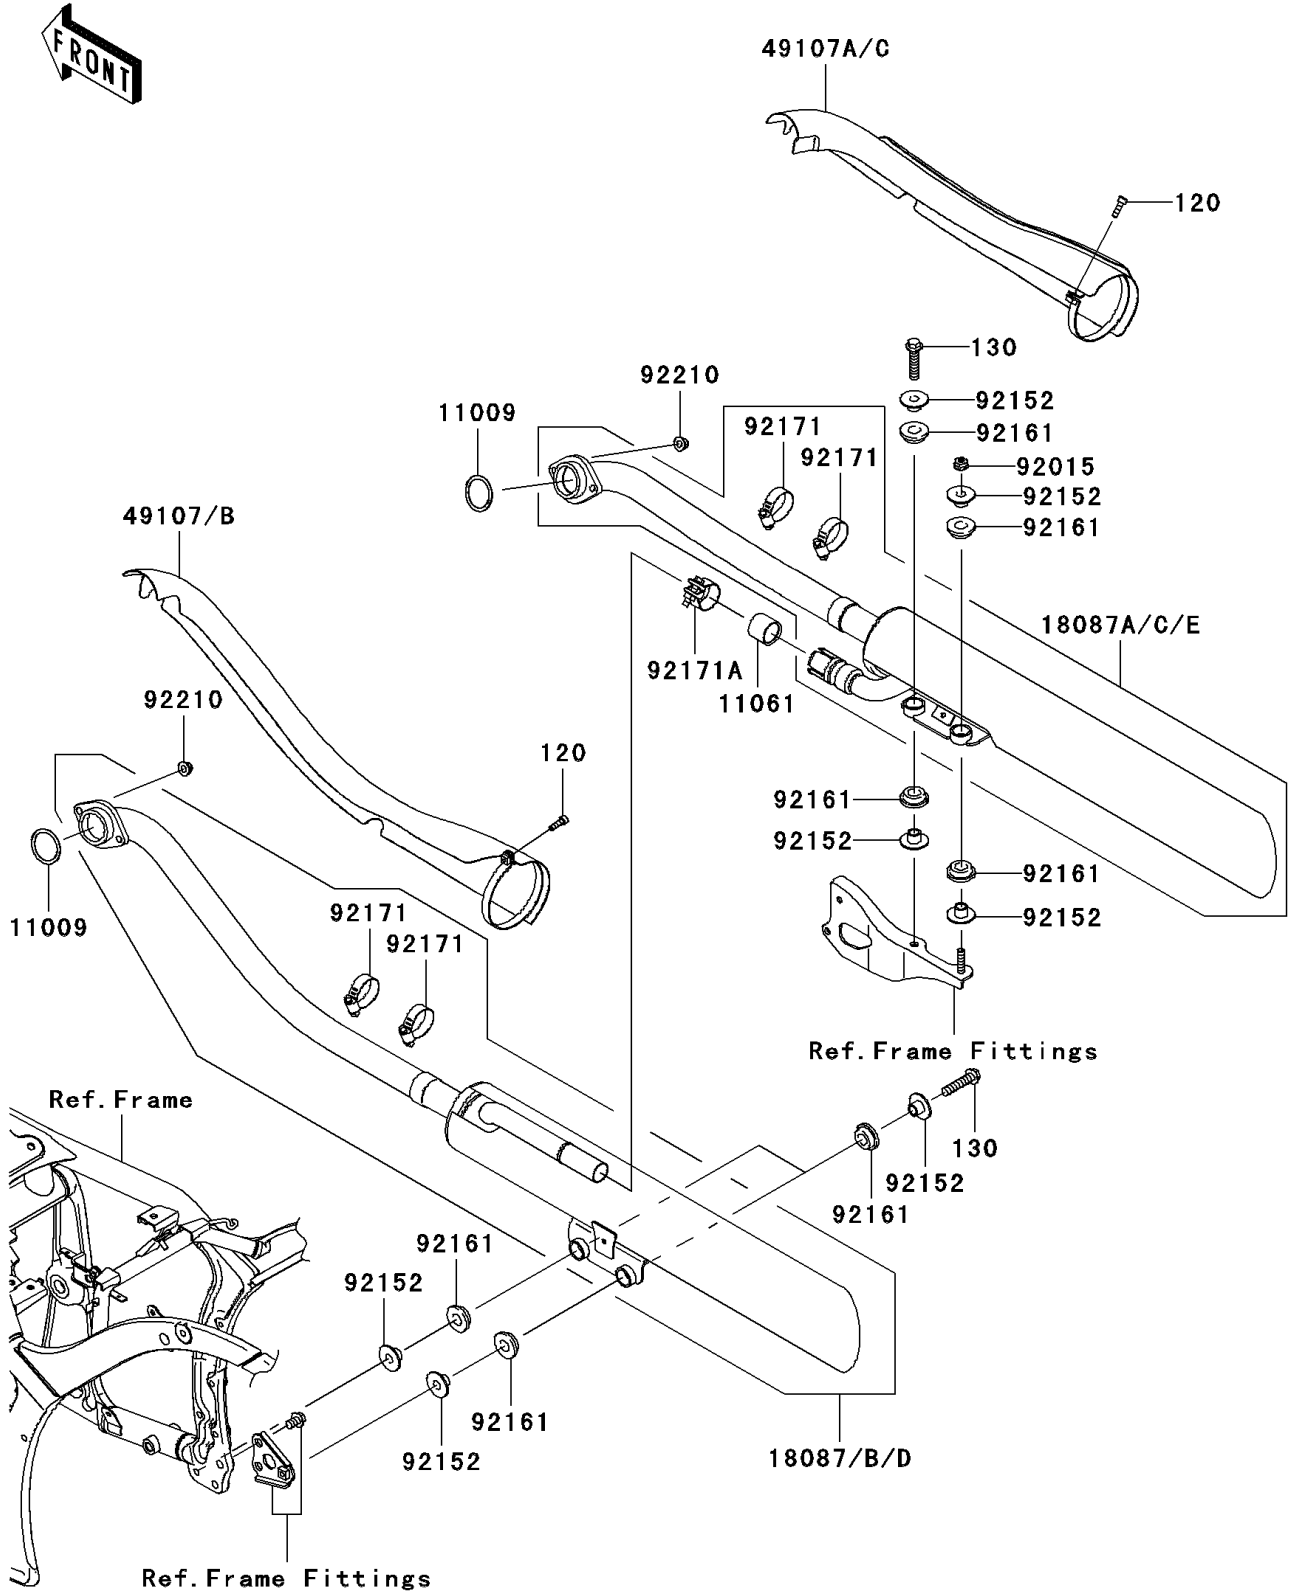

2007 Vulcan 900 Custom PARTS DIAGRAM

Muffler(s)

E1140

2007 Vulcan 900 Custom PARTS LIST

Muffler(s)

ITEM NAME	PART NUMBER	QUANTITY
BOLT-SOCKET,6X20 (Ref # 120)	120CC0620	2
BOLT-FLANGED,8X35 (Ref # 130)	130BB0835	3
GASKET,EXHAUST PIPE HOLDER (Ref # 11009)	11009-1856	2
GASKET,MUFFLER JOINT (Ref # 11061)	11061-0207	1
MUFFLER,FR (Ref # 18087)	18087-0116	1
MUFFLER,RR (Ref # 18087A)	18087-0123	1
COVER-EXHAUST PIPE (Ref # 49107)	49107-0087	1
COVER-EXHAUST PIPE (Ref # 49107A)	49107-0106	1
NUT,8MM (Ref # 92015)	92015-1357	1
COLLAR,8.8X12X10.6 (Ref # 92152)	92152-0082	8
DAMPER (Ref # 92161)	92161-0135	8
CLAMP (Ref # 92171)	92171-0059	4
CLAMP (Ref # 92171A)	92171-0593	1
NUT,CAP,8MM (Ref # 92210)	92210-1132	4