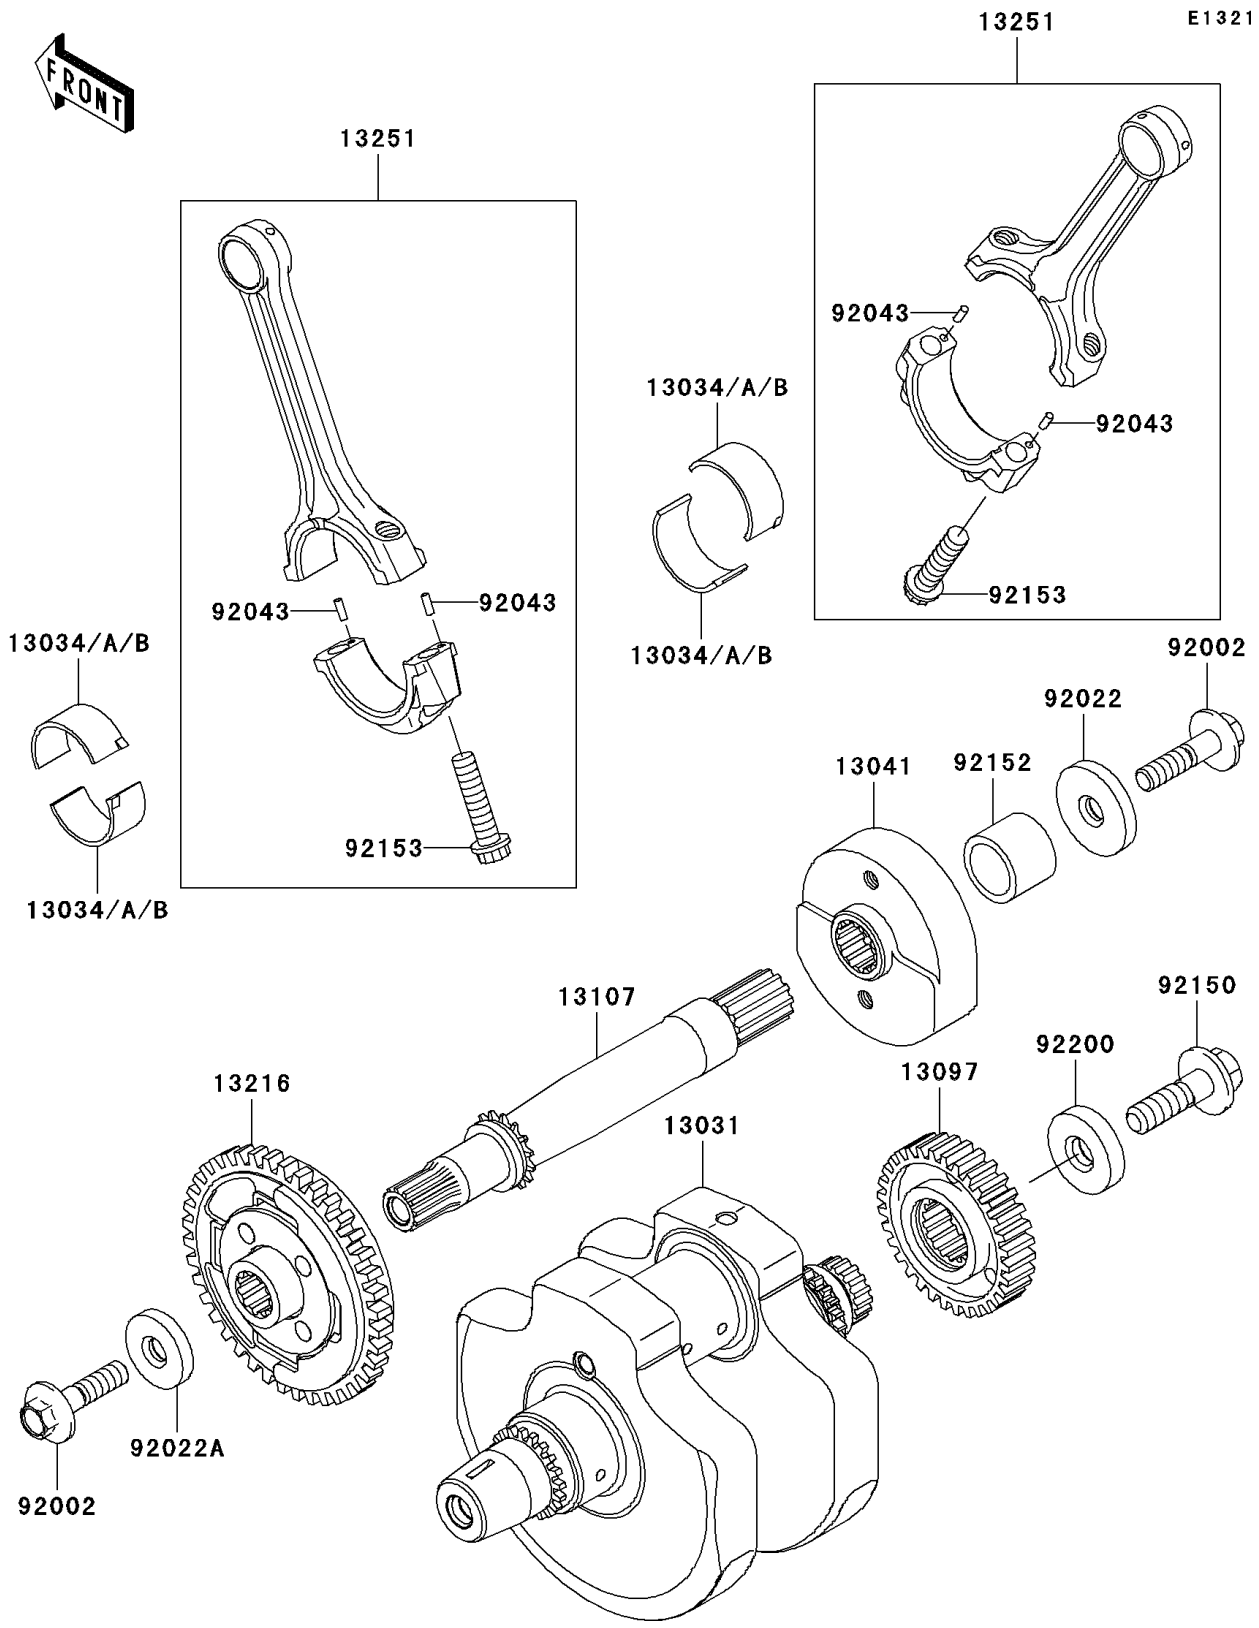

# 2007 Vulcan 900 Custom PARTS DIAGRAM

Crankshaft

## 2007 Vulcan 900 Custom PARTS LIST

### Crankshaft

ITEM NAME	PART NUMBER	QUANTITY
CRANKSHAFT-COMP (Ref # 13031)	13031-0058	1
METAL,CONNECTING ROD,BLUE (Ref # 13034)	13034-1057	AR
METAL,CONNECTING ROD,BLACK (Ref # 13034A)	13034-1058	AR
METAL,CONNECTING ROD,BROWN (Ref # 13034B)	13034-1059	AR
BALANCER,RH (Ref # 13041)	13041-0009	1
GEAR-PRIMARY SPUR,38T (Ref # 13097)	13097-0050	1
SHAFT,BALANCER (Ref # 13107)	13107-0115	1
GEAR-COMP,BALANCER,LH (Ref # 13216)	13216-0016	1
ROD-ASSY-CONNECTING,J (Ref # 13251)	13251-0016-JJ	AR
BOLT,FLANGED,10X40 (Ref # 92002)	92002-1296	2
WASHER,10X40X6 (Ref # 92022)	92022-1905	1
WASHER,10X33X6 (Ref # 92022A)	92022-1906	1
PIN,3X8.5 (Ref # 92043)	92043-0033	4
BOLT,12X40 (Ref # 92150)	92150-1717	1
COLLAR,23X30X23 (Ref # 92152)	92152-0358	1
BOLT,CON-ROD,9X38 (Ref # 92153)	92153-1330	4
WASHER,12X36X8 (Ref # 92200)	92200-1249	1