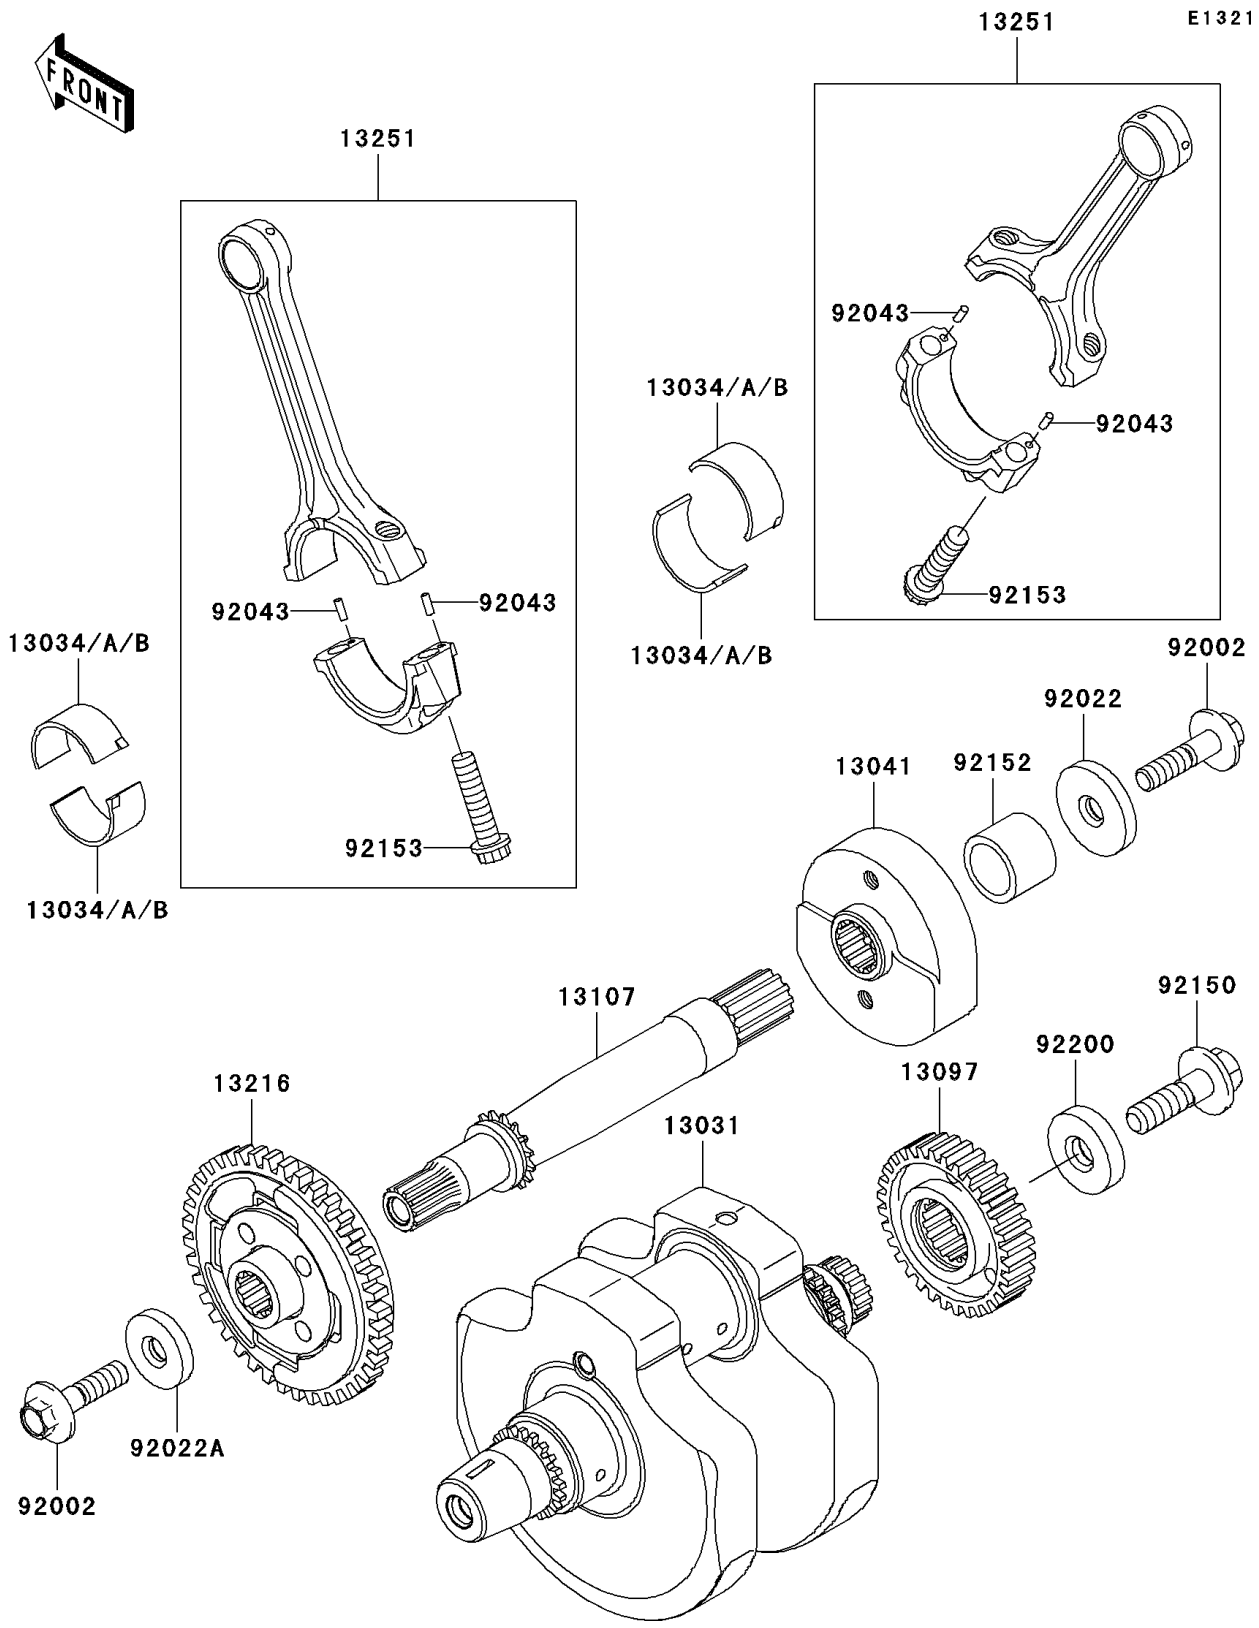

2008 Vulcan® 900 Custom PARTS DIAGRAM

Crankshaft

2008 Vulcan® 900 Custom PARTS LIST

Crankshaft

ITEM NAME	PART NUMBER	QUANTITY
CRANKSHAFT-COMP (Ref # 13031)	13031-0058	1
METAL,CONNECTING ROD,BLUE (Ref # 13034)	13034-1057	AR
METAL,CONNECTING ROD,BLACK (Ref # 13034A)	13034-1058	AR
METAL,CONNECTING ROD,BROWN (Ref # 13034B)	13034-1059	AR
BALANCER,RH (Ref # 13041)	13041-0009	1
GEAR-PRIMARY SPUR,38T (Ref # 13097)	13097-0050	1
SHAFT,BALANCER (Ref # 13107)	13107-0115	1
GEAR-COMP,BALANCER,LH (Ref # 13216)	13216-0016	1
ROD-ASSY-CONNECTING,J (Ref # 13251)	13251-0016-JJ	AR
BOLT,FLANGED,10X40 (Ref # 92002)	92002-1296	2
WASHER,10X40X6 (Ref # 92022)	92022-1905	1
WASHER,10X33X6 (Ref # 92022A)	92022-1906	1
PIN,3X8.5 (Ref # 92043)	92043-0033	4
BOLT,12X40 (Ref # 92150)	92150-1717	1
COLLAR,23X30X23 (Ref # 92152)	92152-0358	1
BOLT,CON-ROD,9X38 (Ref # 92153)	92153-1330	4
WASHER,12X36X8 (Ref # 92200)	92200-1249	1