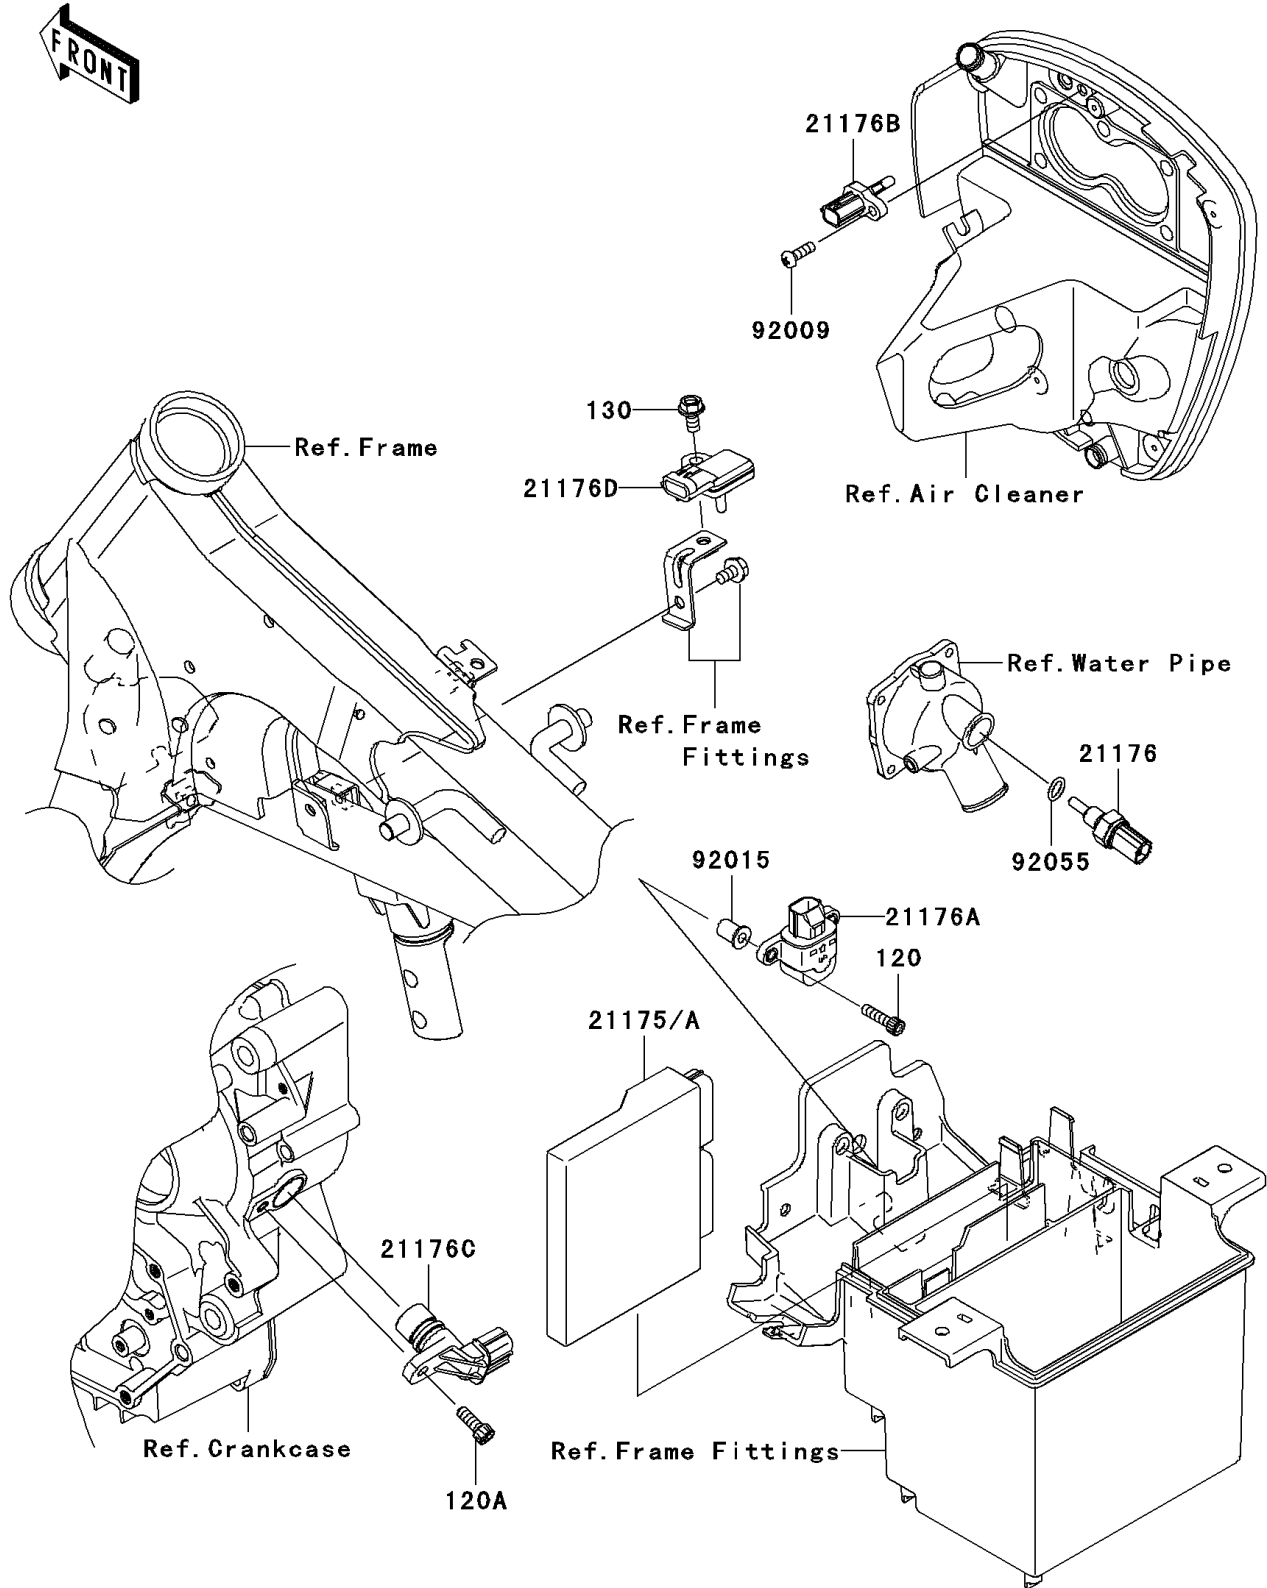

# 2007 Vulcan 900 Custom PARTS DIAGRAM

Fuel Injection

E1530

## 2007 Vulcan 900 Custom PARTS LIST

### Fuel Injection

| ITEM NAME                             | PART NUMBER | QUANTITY |
|---------------------------------------|-------------|----------|
| BOLT-SOCKET,5X20 (Ref # 120)          | 120CB0520   | 2        |
| BOLT-SOCKET,6X16 (Ref # 120A)         | 120CB0616   | 1        |
| BOLT-FLANGED,6X12 (Ref # 130)         | 130BB0612   | 1        |
| CONTROL UNIT-ELECTRONIC (Ref # 21175) | 21175-0133  | 1        |
| SENSOR,WATER TEMP (Ref # 21176)       | 21176-0009  | 1        |
| SENSOR (Ref # 21176A)                 | 21176-0025  | 1        |
| SENSOR,AIR TEMPERATURE (Ref # 21176B) | 21176-0048  | 1        |
| SENSOR,SPEED (Ref # 21176C)           | 21176-0054  | 1        |
| SENSOR,PRESSURE (Ref # 21176D)        | 21176-0058  | 1        |
| SCREW,TAPPING,5X16 (Ref # 92009)      | 92009-1984  | 1        |
| NUT,WELL,5MM (Ref # 92015)            | 92015-1757  | 2        |
| RING-O,9.5X1.9 (Ref # 92055)          | 92055-0016  | 1        |