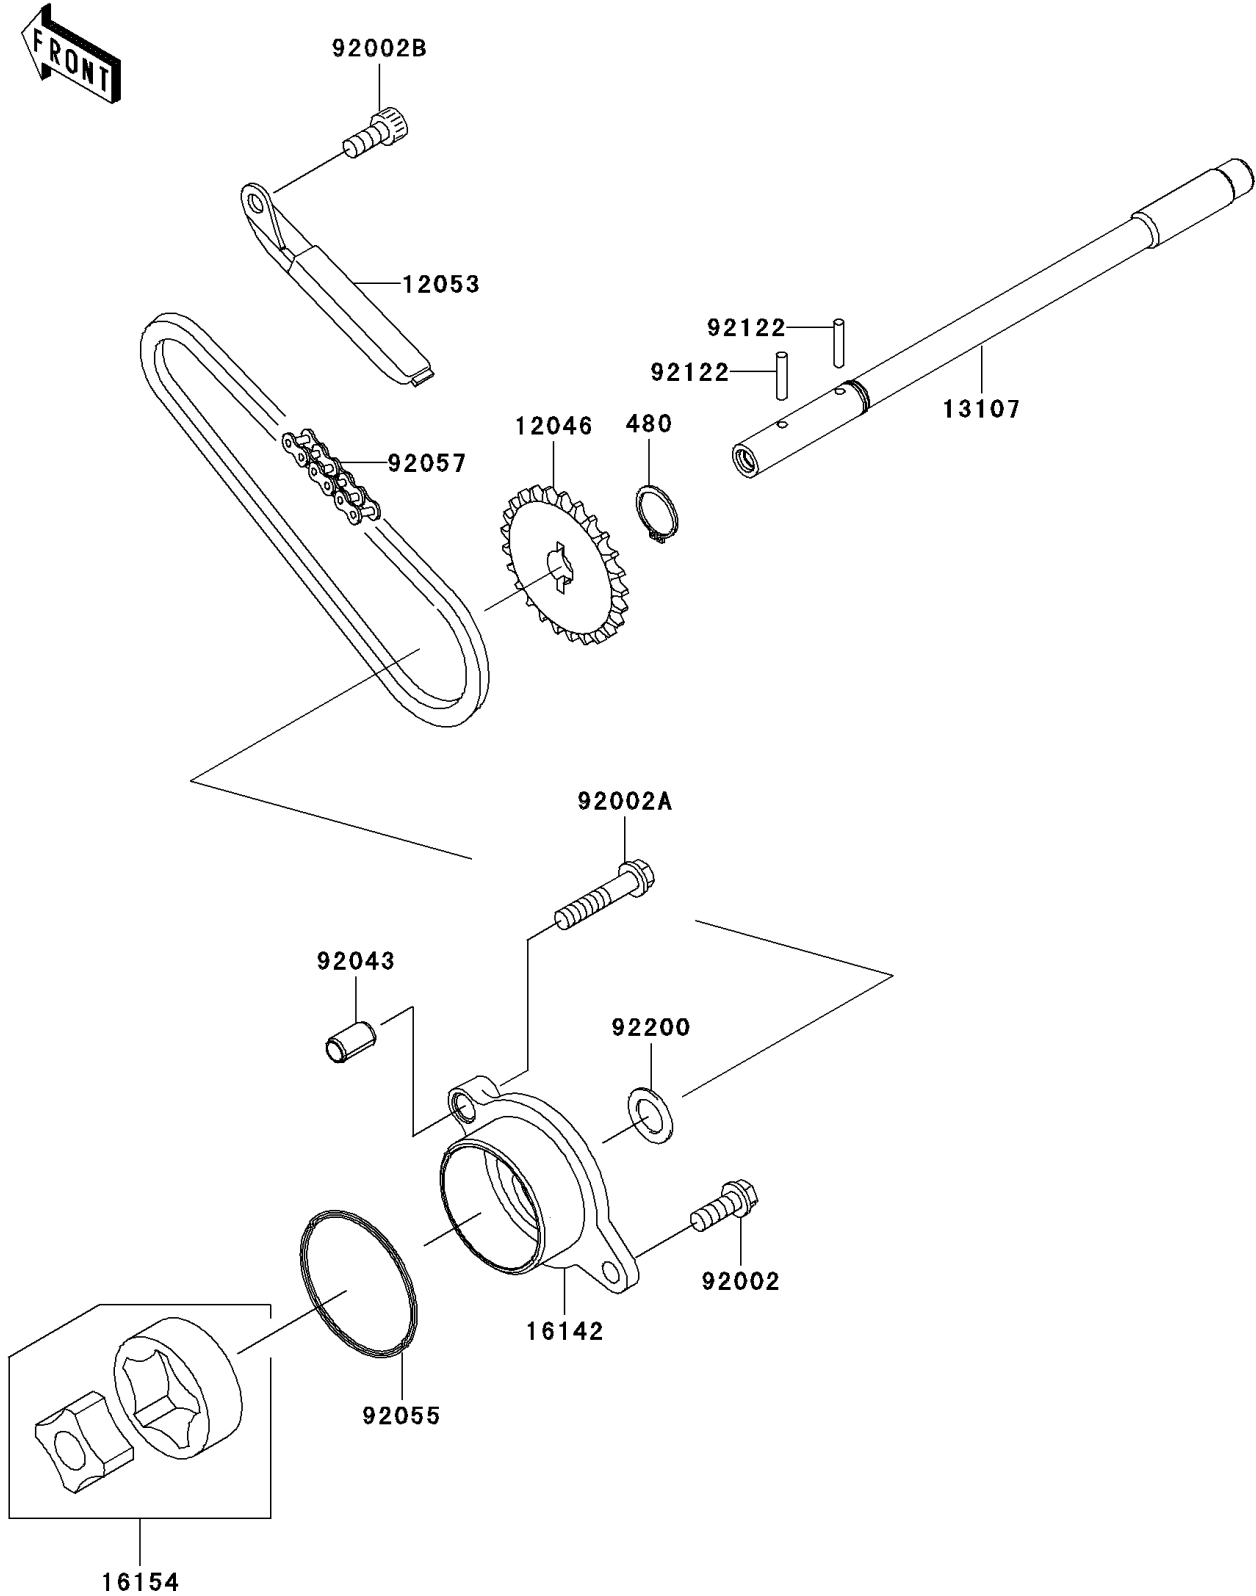

2007 Vulcan 900 Custom PARTS DIAGRAM

Oil Pump

E1712

2007 Vulcan 900 Custom PARTS LIST

Oil Pump

ITEM NAME	PART NUMBER	QUANTITY
CIRCLIP-TYPE-C,11MM (Ref # 480)	480J1100	1
SPROCKET,24T (Ref # 12046)	12046-0045	1
GUIDE-CHAIN (Ref # 12053)	12053-0070	1
SHAFT (Ref # 13107)	13107-0116	1
COVER-PUMP,OIL (Ref # 16142)	16142-0028	1
ROTOR-PUMP,40.56X18 (Ref # 16154)	16154-1056	1
BOLT,6X16 (Ref # 92002)	92002-1439	1
BOLT,6X30 (Ref # 92002A)	92002-1534	1
BOLT,SOCKET,6X14 (Ref # 92002B)	92002-1592	1
PIN,6.2X8X14 (Ref # 92043)	92043-1263	1
RING-O,44.7X2.4 (Ref # 92055)	92055-1279	1
CHAIN,DID 25H,54LE (Ref # 92057)	92057-0113	1
ROLLER,3X15.8 (Ref # 92122)	92122-1126	2
WASHER (Ref # 92200)	92200-1009	1