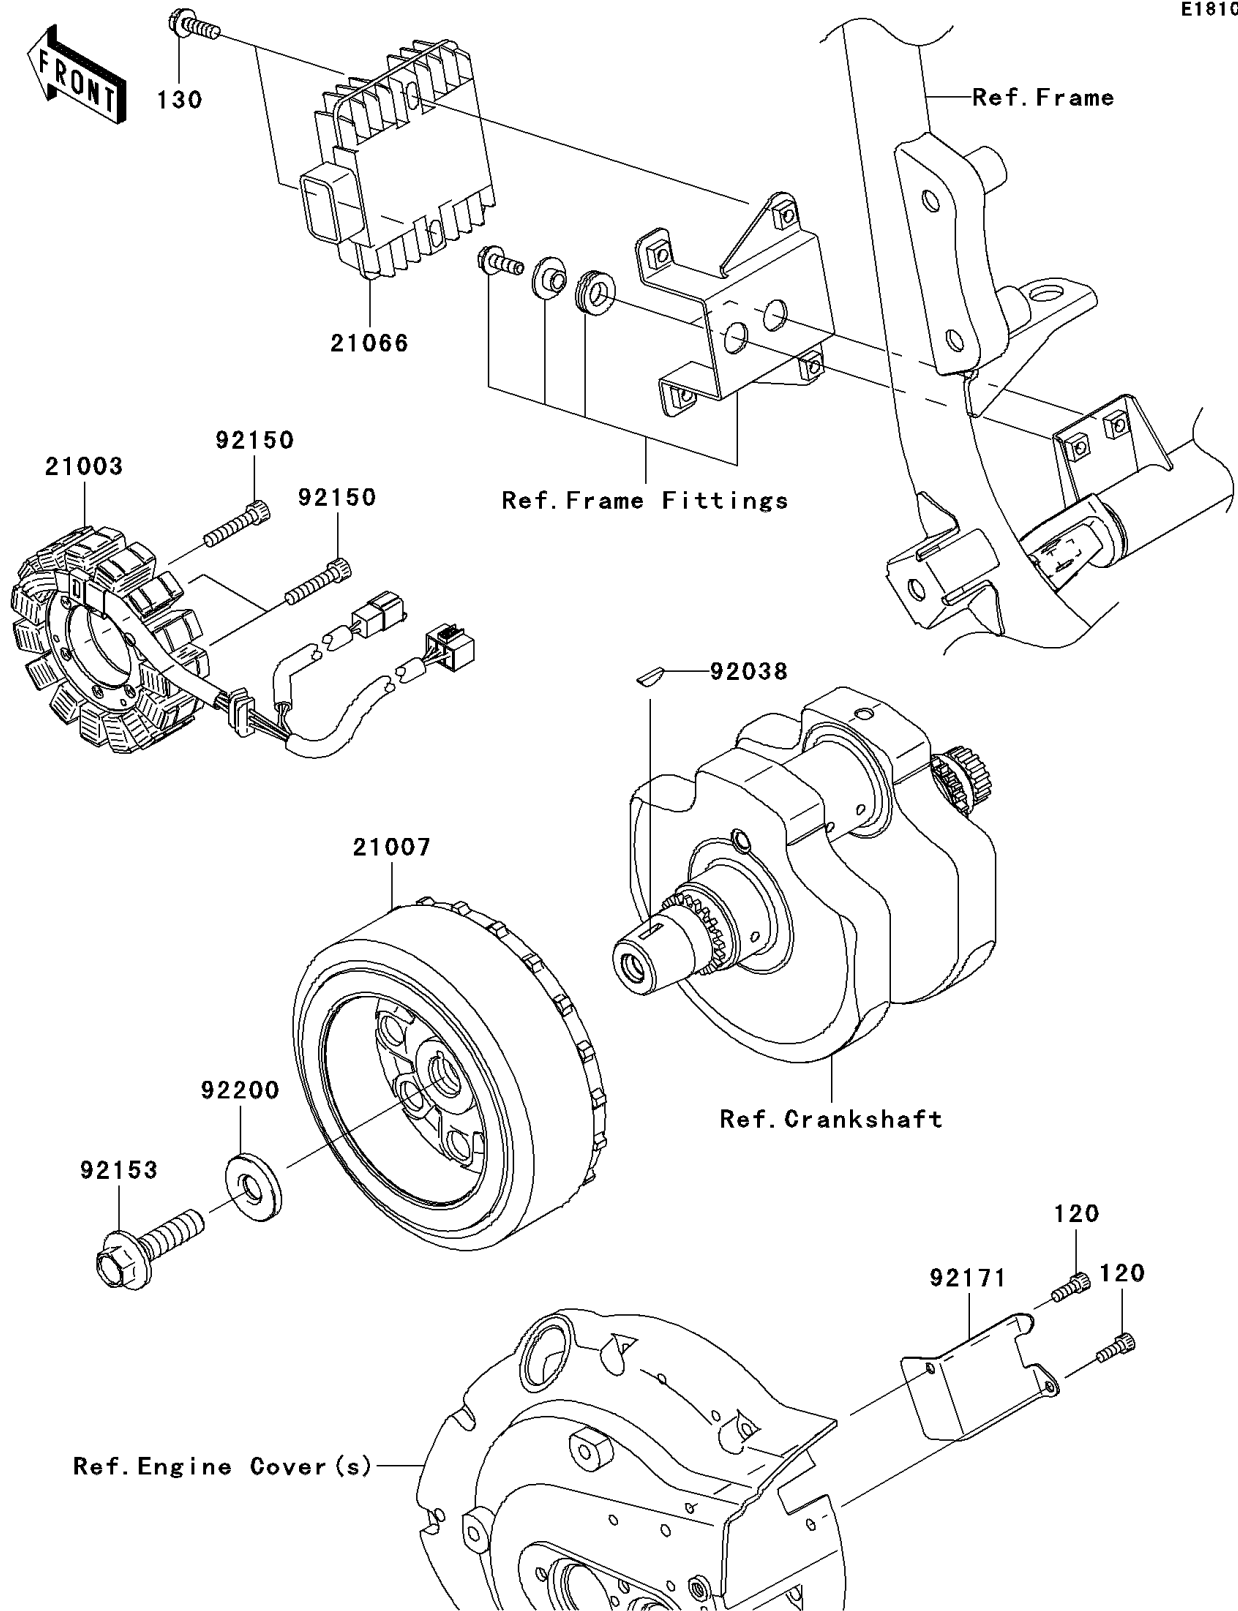

# 2007 Vulcan 900 Custom PARTS DIAGRAM

Generator

E1810

## 2007 Vulcan 900 Custom PARTS LIST

### Generator

ITEM NAME	PART NUMBER	QUANTITY
BOLT-SOCKET,5X14 (Ref # 120)	120CA0514	2
BOLT-FLANGED,6X20 (Ref # 130)	130BB0620	2
STATOR (Ref # 21003)	21003-0053	1
ROTOR (Ref # 21007)	21007-0076	1
REGULATOR-VOLTAGE (Ref # 21066)	21066-1127	1
KEY,WOODRUFF (Ref # 92038)	92038-001	1
BOLT,SOCKET,6X30 (Ref # 92150)	92150-1433	3
BOLT,FLANGED,12X45 (Ref # 92153)	92154-1357	1
CLAMP (Ref # 92171)	92171-0563	1
WASHER,12X33X5 (Ref # 92200)	92200-0220	1