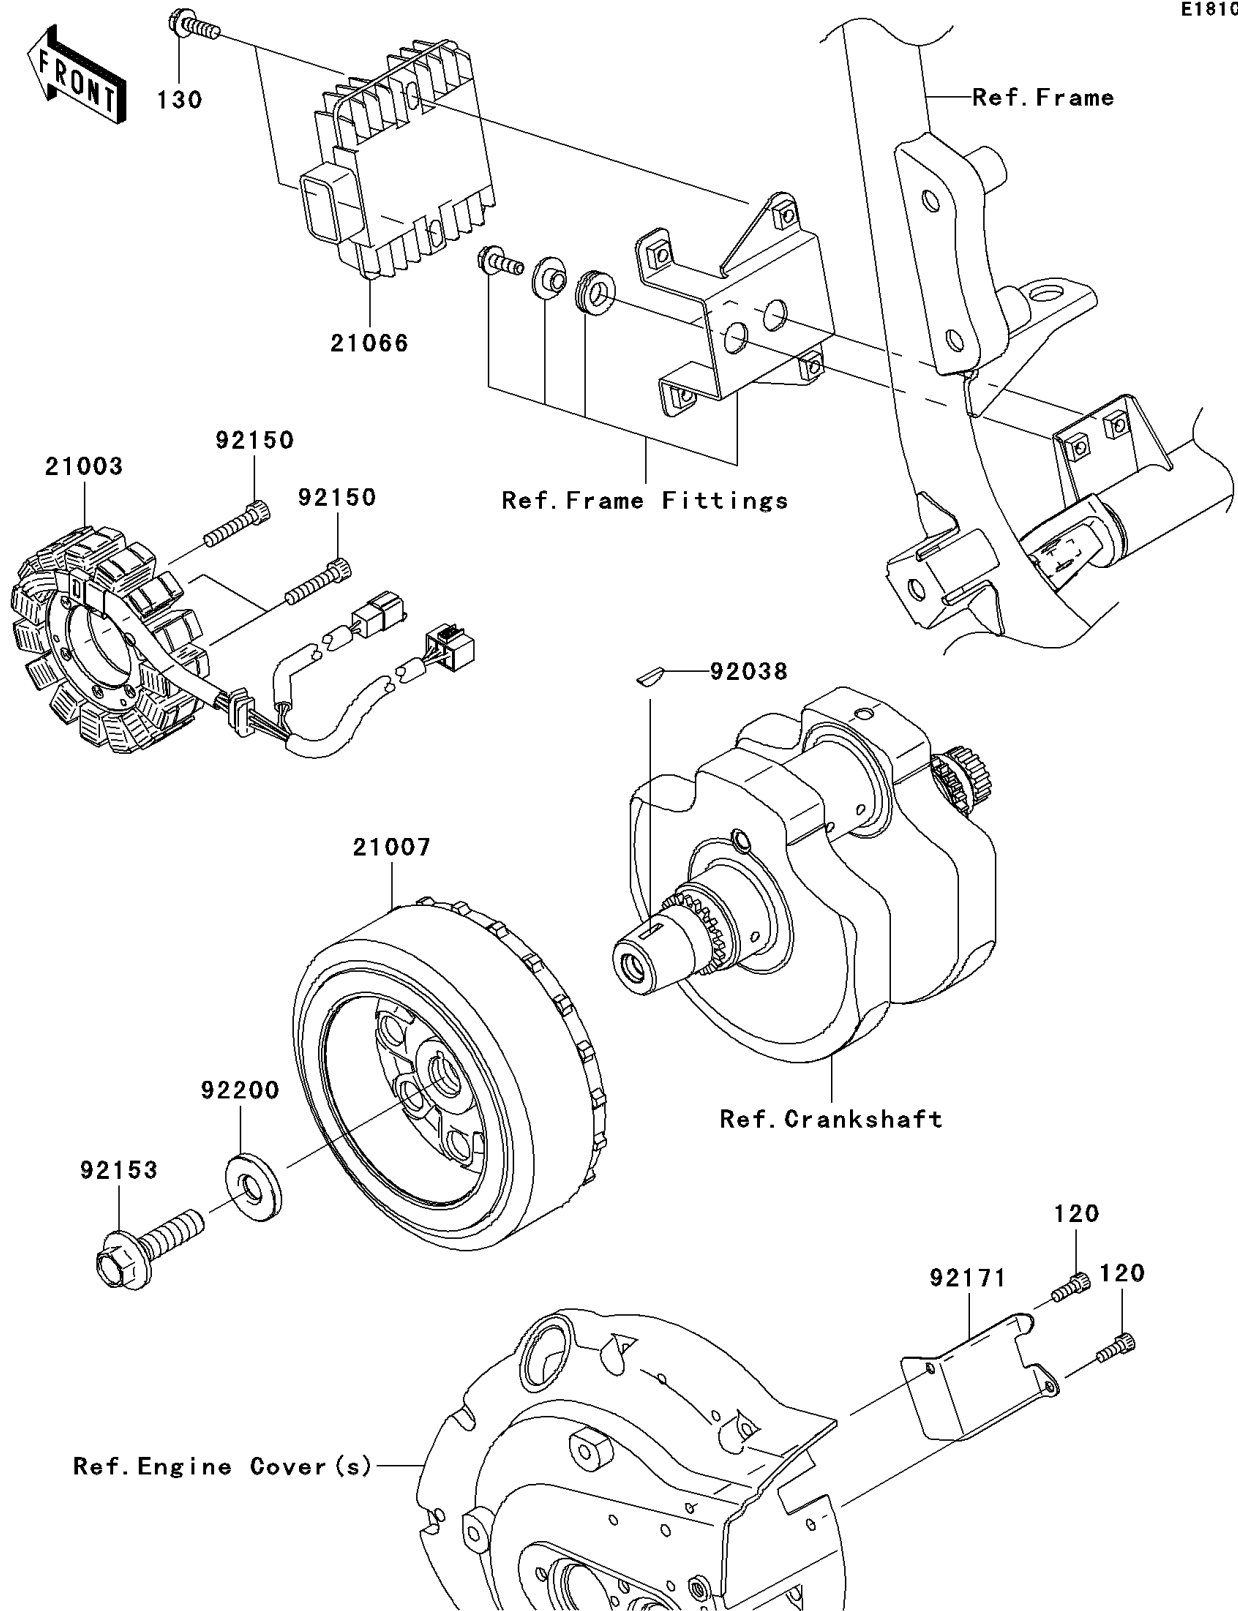

2007 Vulcan 900 Custom PARTS DIAGRAM

Generator

E1810

2007 Vulcan 900 Custom PARTS LIST

Generator

| ITEM NAME | PART NUMBER | QUANTITY |
|----------------------------------|-------------|----------|
| BOLT-SOCKET,5X14 (Ref # 120) | 120CA0514 | 2 |
| BOLT-FLANGED,6X20 (Ref # 130) | 130BB0620 | 2 |
| STATOR (Ref # 21003) | 21003-0053 | 1 |
| ROTOR (Ref # 21007) | 21007-0076 | 1 |
| REGULATOR-VOLTAGE (Ref # 21066) | 21066-1127 | 1 |
| KEY,WOODRUFF (Ref # 92038) | 92038-001 | 1 |
| BOLT,SOCKET,6X30 (Ref # 92150) | 92150-1433 | 3 |
| BOLT,FLANGED,12X45 (Ref # 92153) | 92154-1357 | 1 |
| CLAMP (Ref # 92171) | 92171-0563 | 1 |
| WASHER,12X33X5 (Ref # 92200) | 92200-0220 | 1 |