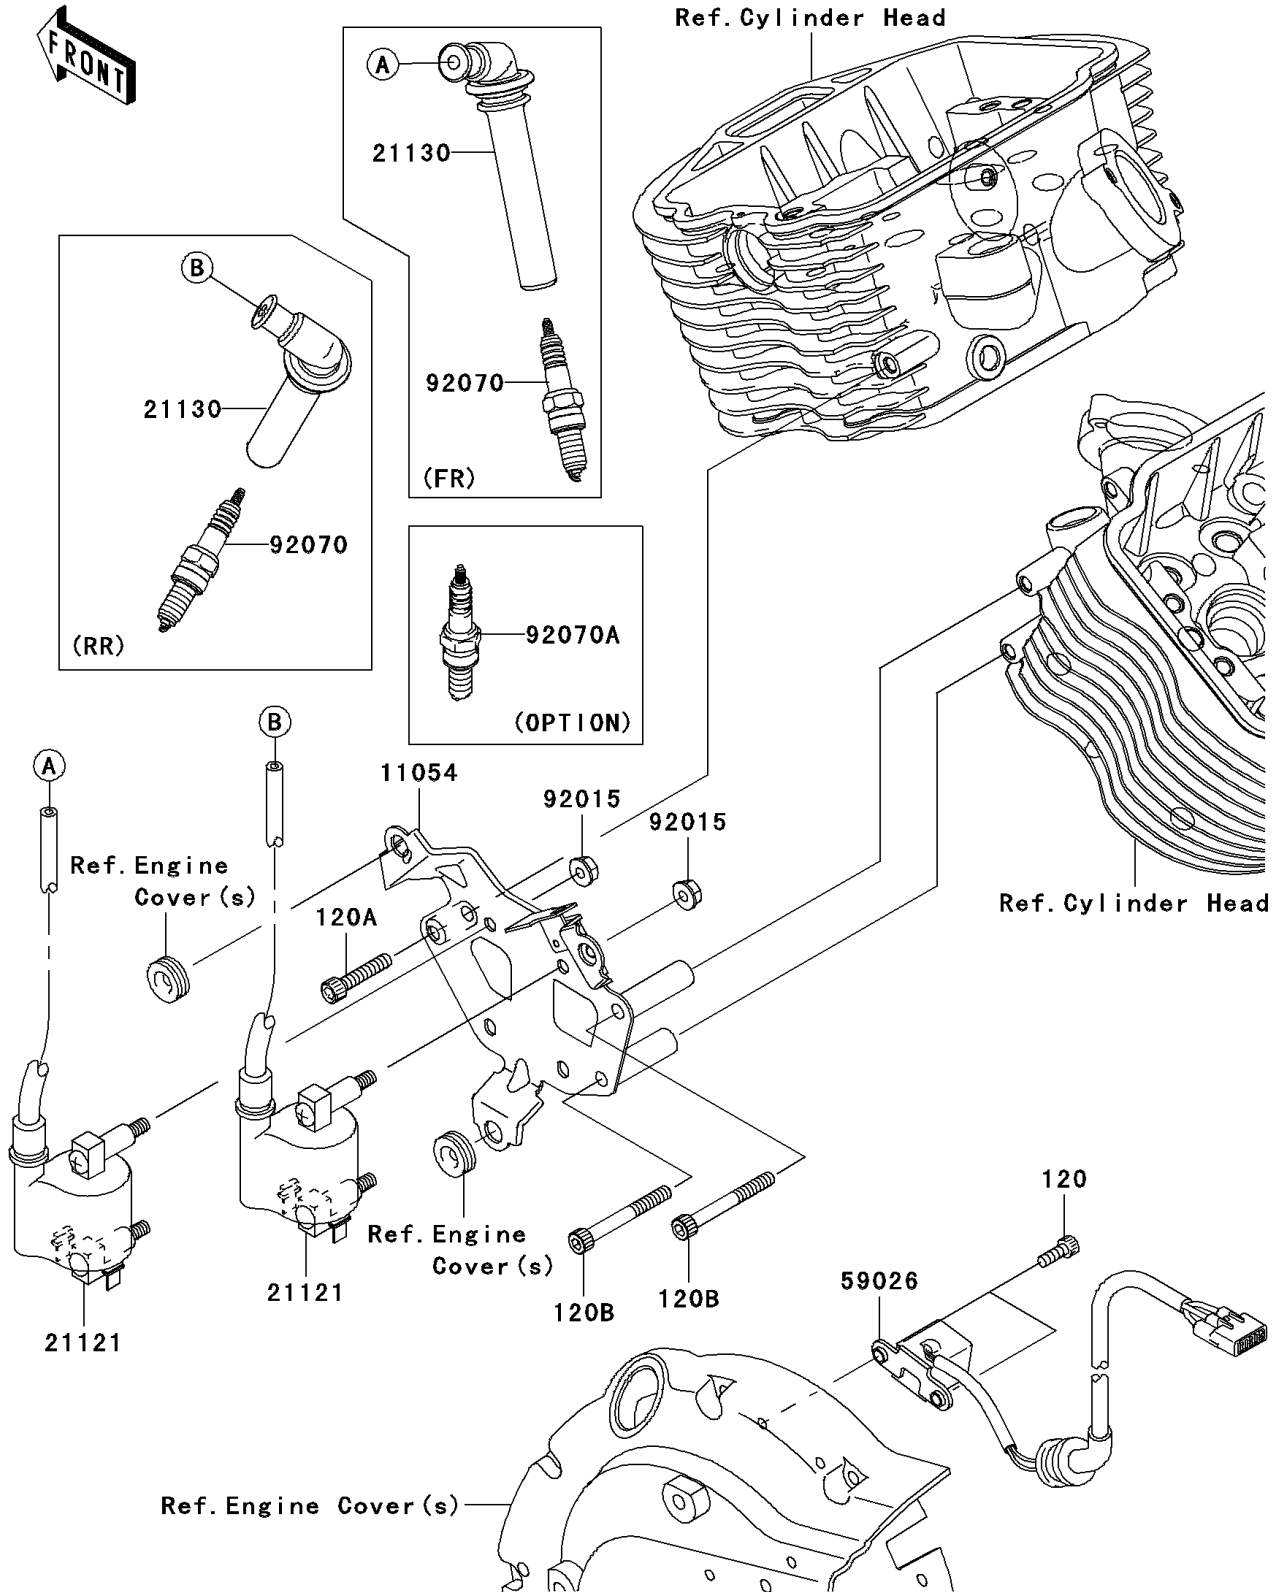

2007 Vulcan 900 Custom PARTS DIAGRAM

Ignition System

E1830

2007 Vulcan 900 Custom PARTS LIST

Ignition System

ITEM NAME	PART NUMBER	QUANTITY
BOLT-SOCKET,5X14 (Ref # 120)	120CA0514	2
BOLT-SOCKET,6X35 (Ref # 120A)	120CB0635	1
BOLT-SOCKET,6X55 (Ref # 120B)	120CB0655	2
BRACKET,IGNITION COIL (Ref # 11054)	11054-0766	1
COIL-IGNITION (Ref # 21121)	21121-0027	2
CAP-SPARK PLUG (Ref # 21130)	21130-1075	2
COIL-PULSING (Ref # 59026)	59026-0017	1
NUT,FLANGED,6MM (Ref # 92015)	92015-1367	4
PLUG-SPARK,CPR7EA-9(NGK) (Ref # 92070)	92070-0022	AR
PLUG-SPARK,CPR8EA-9(NGK) (Ref # 92070A)	92070-0029	AR