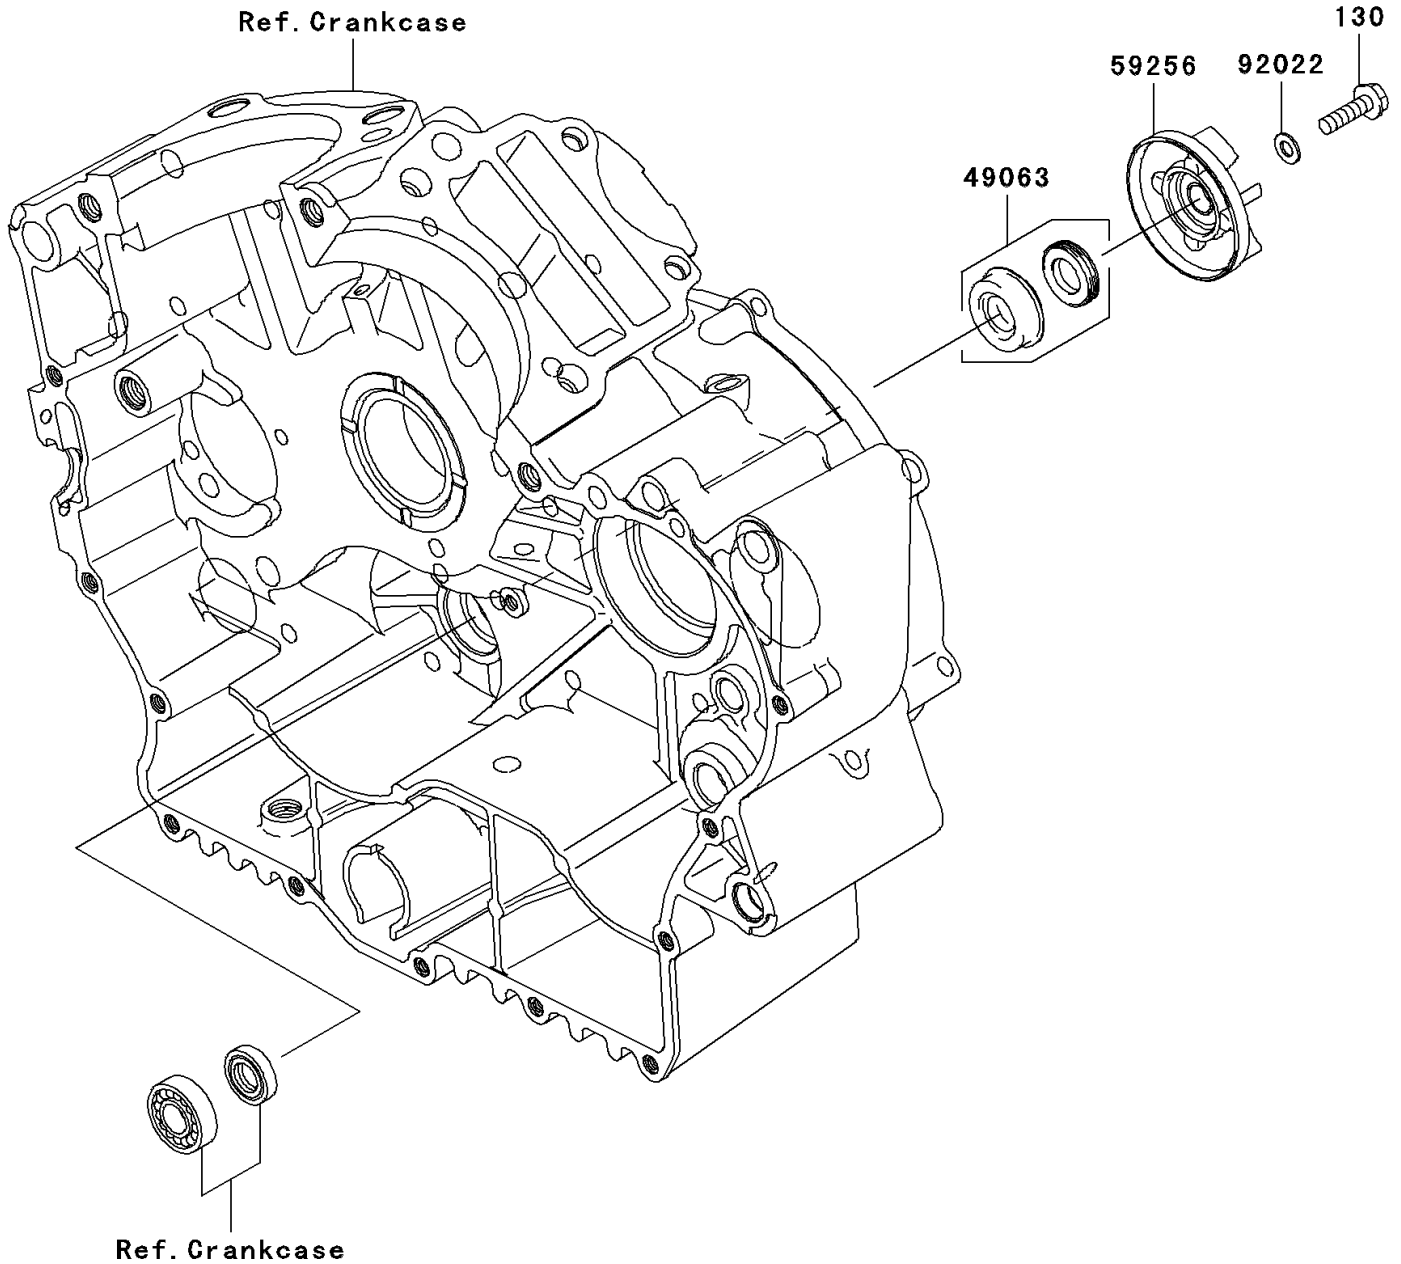

2007 Vulcan 900 Custom PARTS DIAGRAM

Water Pump

E3031

2007 Vulcan 900 Custom PARTS LIST

Water Pump

ITEM NAME	PART NUMBER	QUANTITY
BOLT-FLANGED,6X22 (Ref # 130)	130R0622	1
SEAL-MECHANICAL,WATER (Ref # 49063)	49063-1055	1
IMPELLER (Ref # 59256)	59256-1073	1
WASHER,6.1X12X1 (Ref # 92022)	92022-077	1