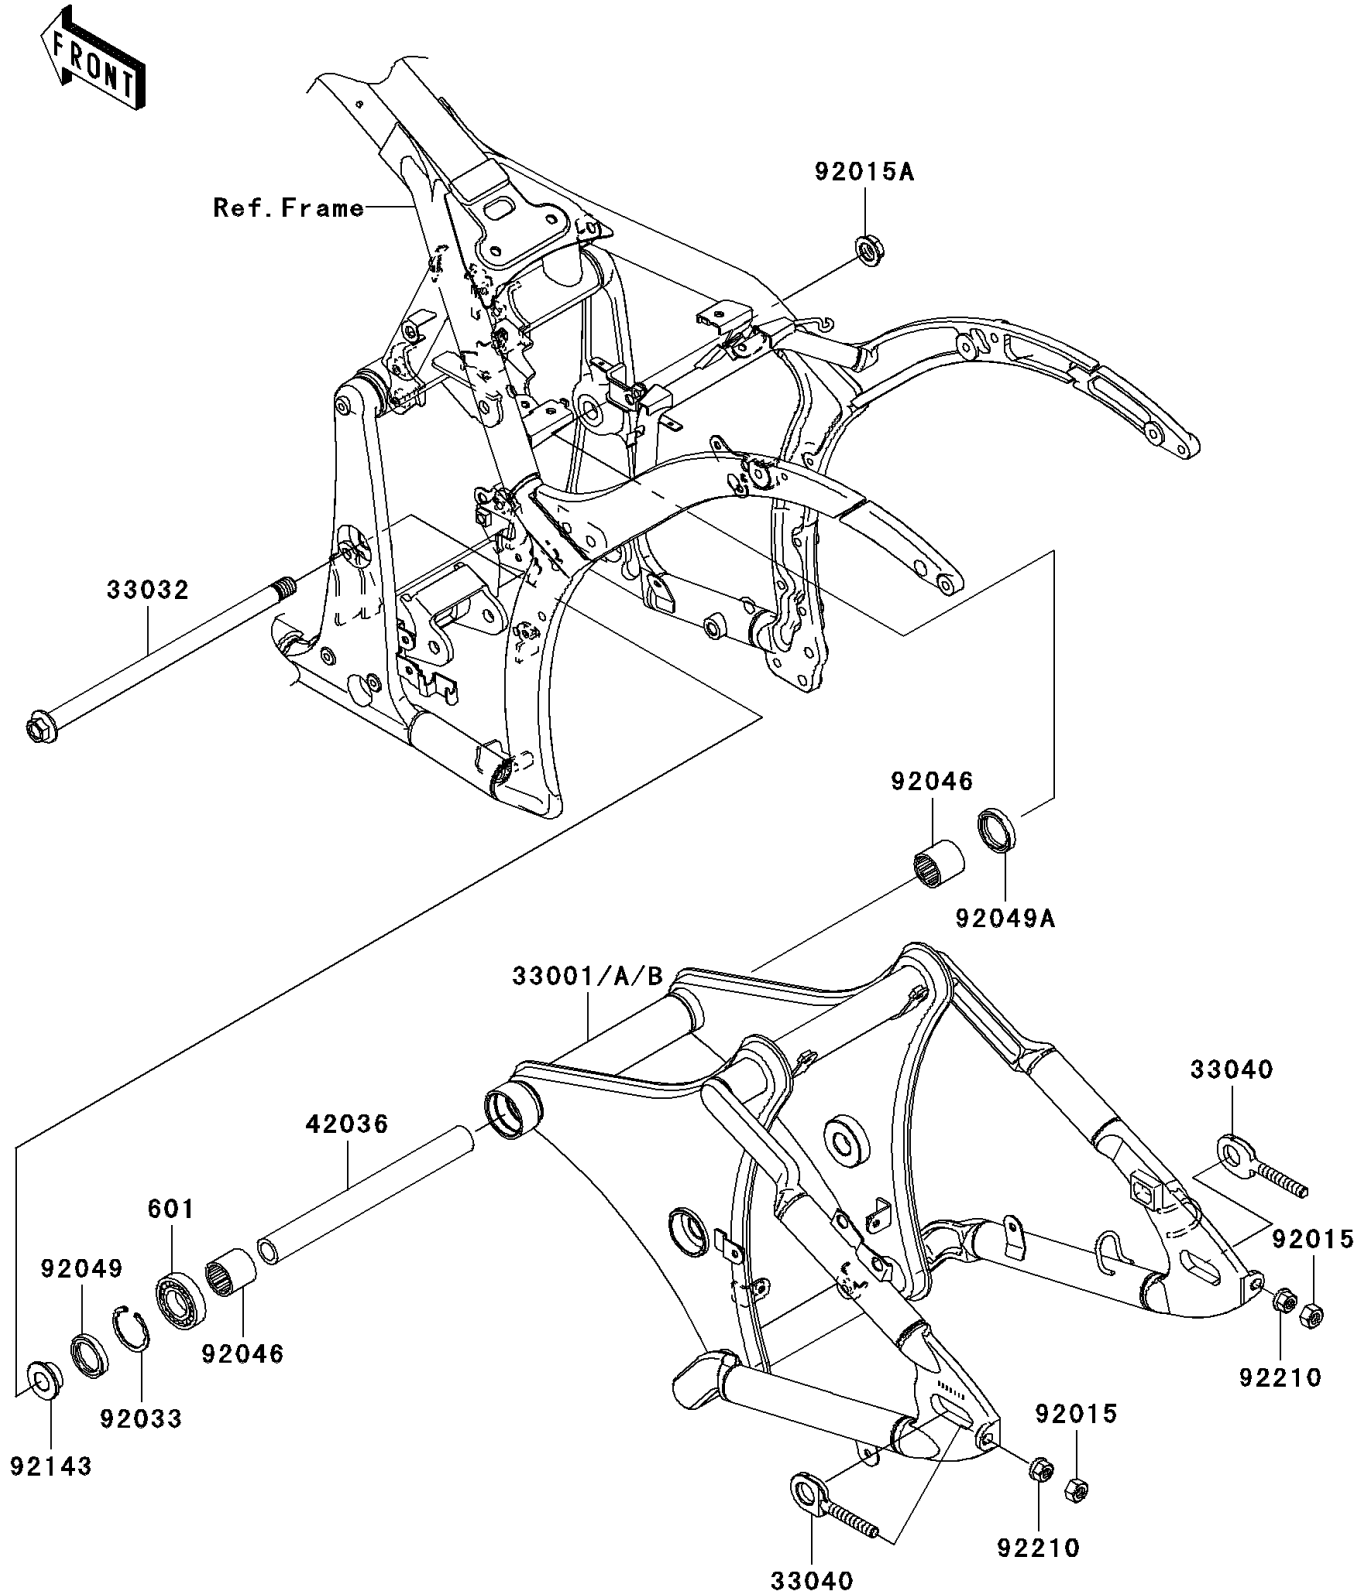

2007 Vulcan 900 Custom PARTS DIAGRAM

Swingarm

F2141

2007 Vulcan 900 Custom PARTS LIST

Swingarm

ITEM NAME	PART NUMBER	QUANTITY
BEARING-BALL,#6203 (Ref # 601)	601A6203	1
ARM-COMP-SWING,F.S.BLACK (Ref # 33001)	33001-0100-11E	1
SHAFT-SWING ARM (Ref # 33032)	33032-0018	1
ADJUSTER-CHAIN (Ref # 33040)	33040-0005	2
SLEEVE,SWING ARM,L=246 (Ref # 42036)	42036-0031	1
NUT,LOCK,10MM (Ref # 92015)	92015-1494	2
NUT,FLANGED,16MM (Ref # 92015A)	92015-1946	1
RING-SNAP,40MM (Ref # 92033)	92033-1040	1
BEARING-NEEDLE,BHTM2530-1 (Ref # 92046)	92046-1035	2
SEAL-OIL (Ref # 92049)	92049-1047	1
SEAL-OIL,MH25334 (Ref # 92049A)	92049-1060	1
COLLAR,RR AXLE,L=14 (Ref # 92143)	92143-1188	1
NUT,FLANGED,10MM (Ref # 92210)	92210-0349	2