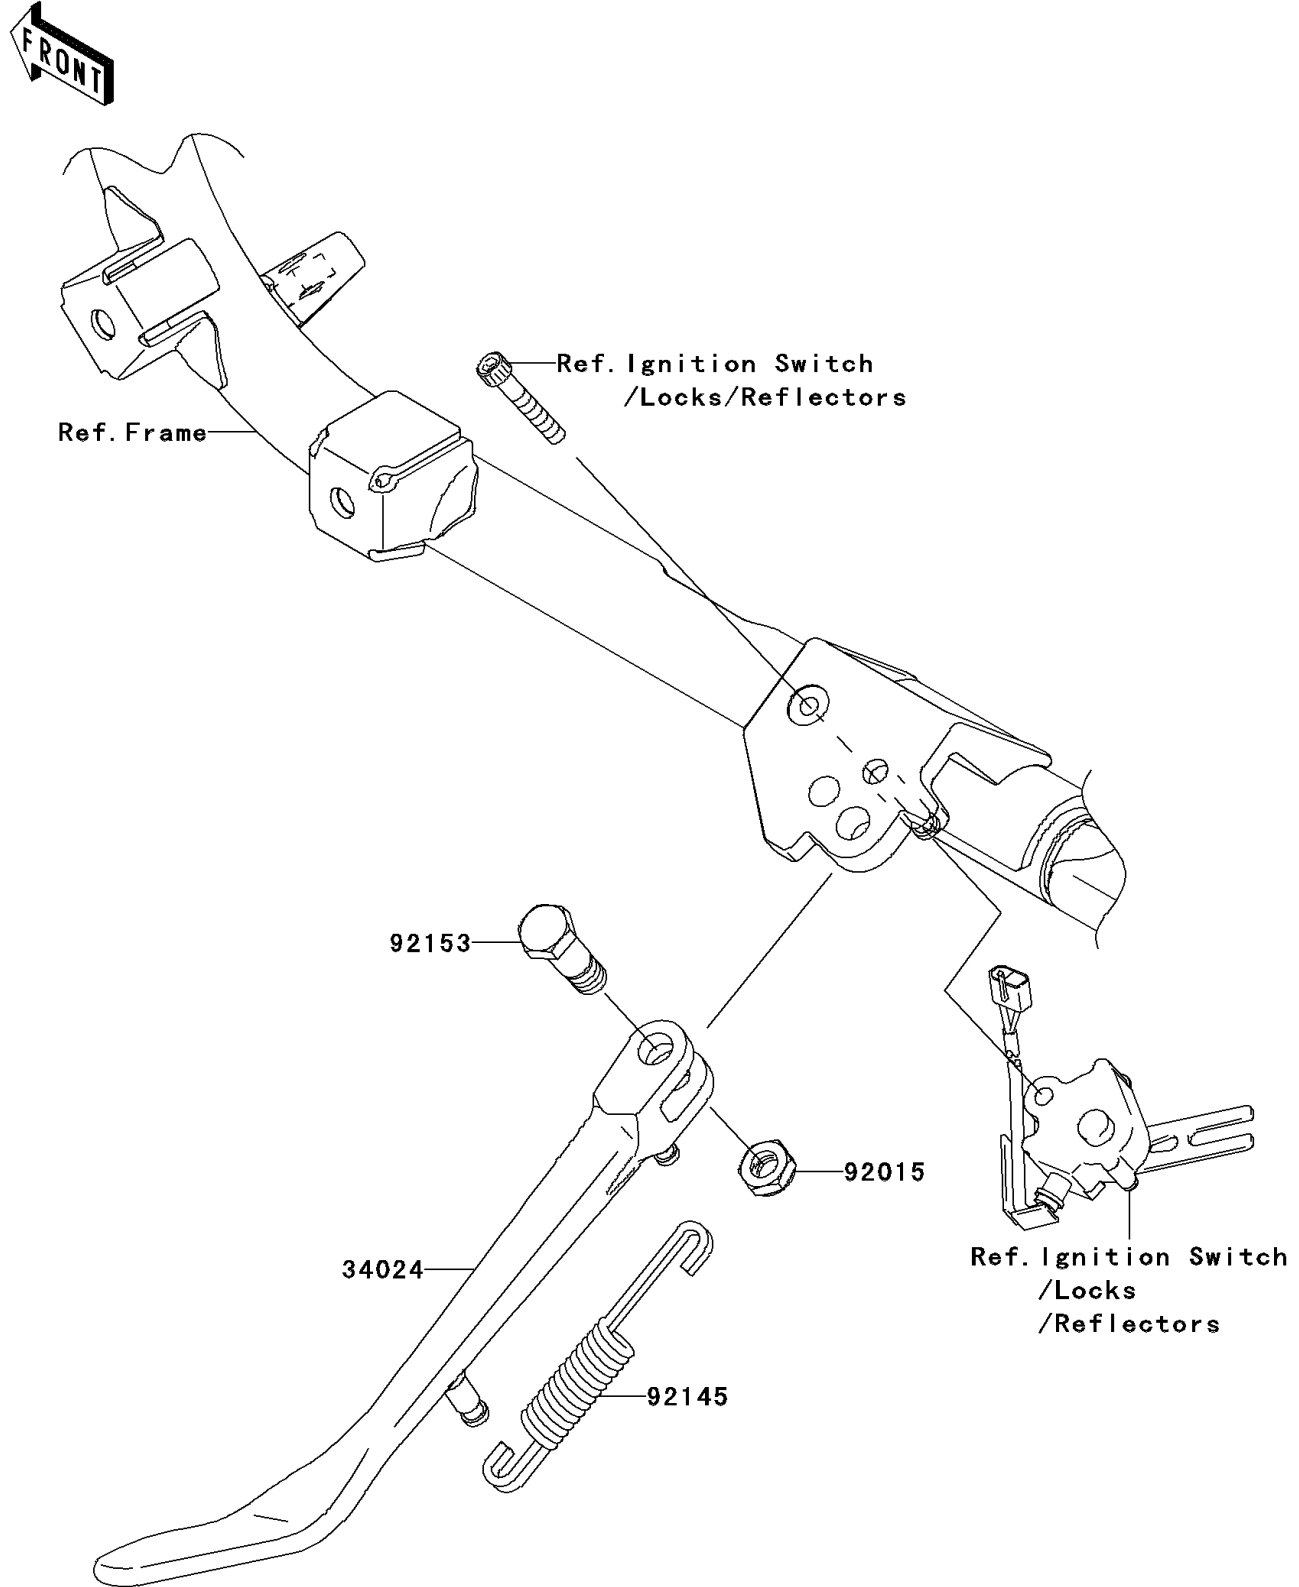

2007 Vulcan 900 Custom PARTS DIAGRAM

Stand(s)

F2190

2007 Vulcan 900 Custom PARTS LIST

Stand(s)

ITEM NAME	PART NUMBER	QUANTITY
STAND-SIDE (Ref # 34024)	34024-0014	1
NUT,LOCK,10MM,BLACK (Ref # 92015)	92015-1188	1
SPRING,SIDE STAND (Ref # 92145)	92145-0083	1
BOLT,SIDE STAND,10MM (Ref # 92153)	92153-1416	1