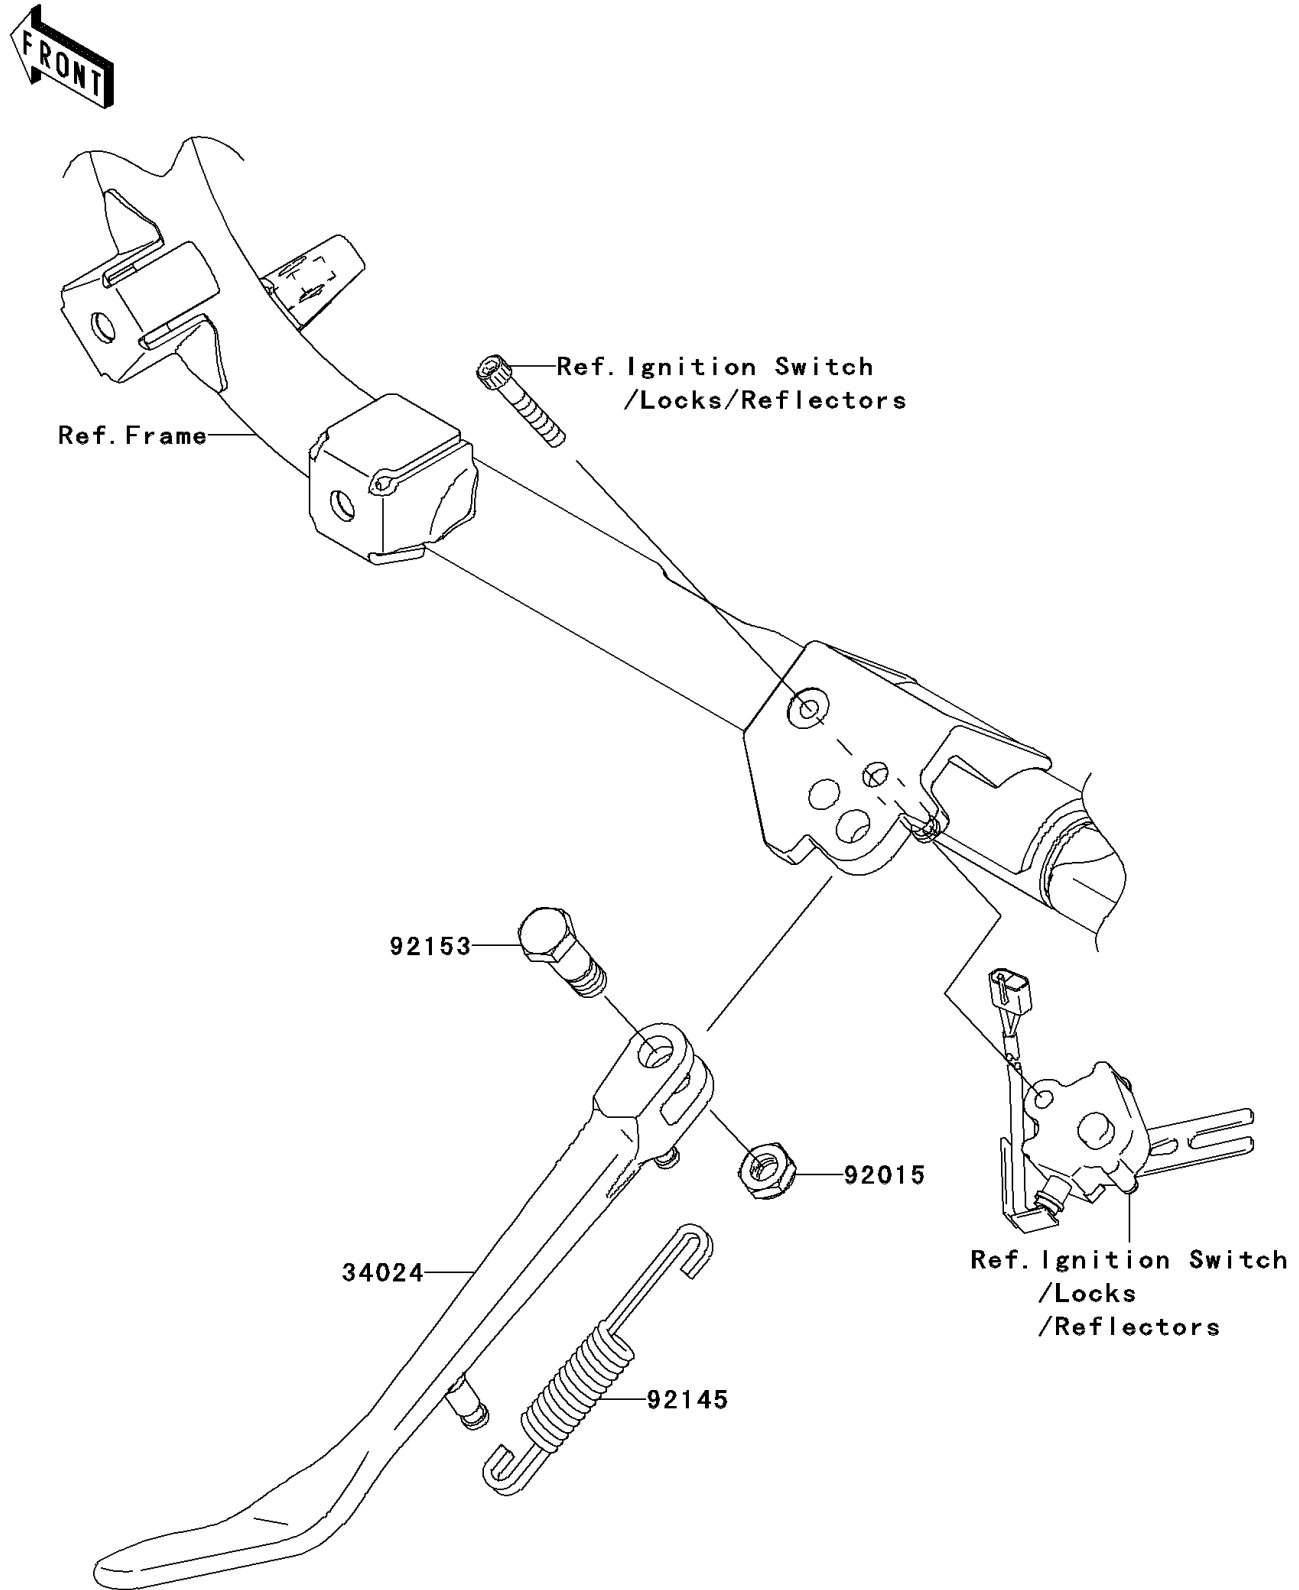

2009 Vulcan[®] 900 Custom PARTS DIAGRAM

Stand(s)

F2190

2009 Vulcan® 900 Custom PARTS LIST

Stand(s)

ITEM NAME	PART NUMBER	QUANTITY
STAND-SIDE (Ref # 34024)	34024-0014	1
NUT,LOCK,10MM,BLACK (Ref # 92015)	92015-1188	1
SPRING,SIDE STAND (Ref # 92145)	92145-0083	1
BOLT,SIDE STAND,10MM (Ref # 92153)	92153-1416	1