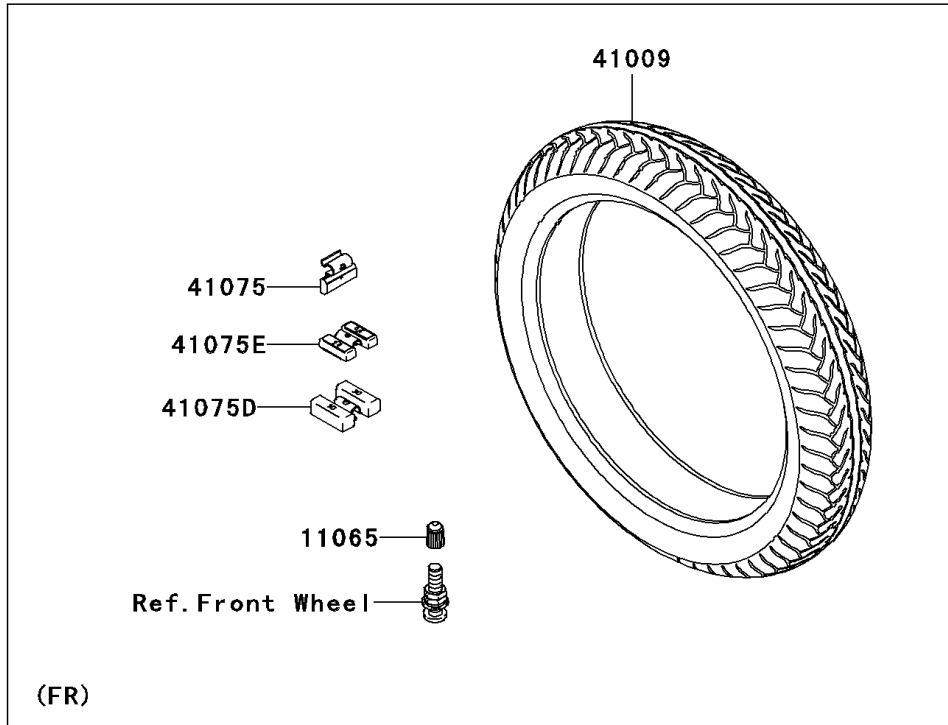

2007 Vulcan 900 Custom PARTS DIAGRAM

Tires

F2210

2007 Vulcan 900 Custom PARTS LIST

Tires

ITEM NAME	PART NUMBER	QUANTITY
CAP (Ref # 11065)	11065-1112	2
TIRE,FR,80/90-21 48H,D404FJ(D) (Ref # 41009)	41009-0155	1
TIRE,RR,180/70-15 76H,D404(D) (Ref # 41009A)	41009-0156	1
BALANCER-WHEEL,10G,SILVER (Ref # 41075)	41075-0007	AR
BALANCER-WHEEL,10G,SILVER (Ref # 41075A)	41075-0014	AR
BALANCER-WHEEL,20G,SILVER (Ref # 41075B)	41075-0015	AR
BALANCER-WHEEL,30G,SILVER (Ref # 41075C)	41075-0016	AR
BALANCER-WHEEL,30G,SILVER (Ref # 41075D)	41075-0017	AR
BALANCER-WHEEL,20G,SILVER (Ref # 41075E)	41075-0018	AR