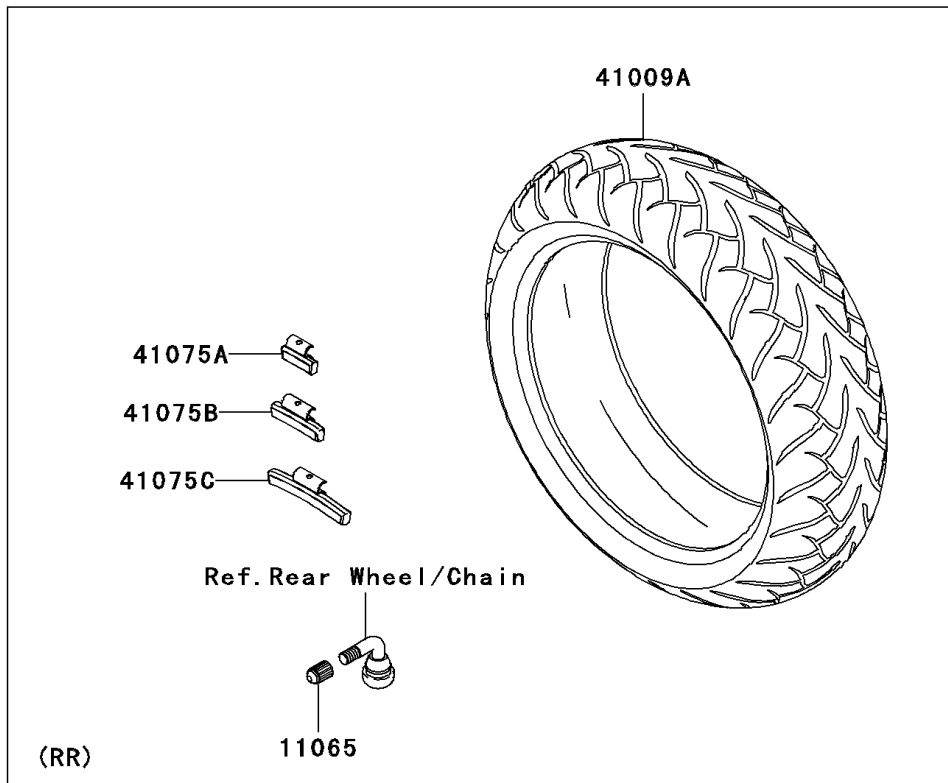

2007 Vulcan 900 Custom PARTS DIAGRAM

Tires

F2210

2007 Vulcan 900 Custom PARTS LIST

Tires

ITEM NAME	PART NUMBER	QUANTITY
CAP (Ref # 11065)	11065-1112	2
TIRE,FR,80/90-21 48H,D404FJ(D) (Ref # 41009)	41009-0155	1
TIRE,RR,180/70-15 76H,D404(D) (Ref # 41009A)	41009-0156	1
BALANCER-WHEEL,10G,SILVER (Ref # 41075)	41075-0007	AR
BALANCER-WHEEL,10G,SILVER (Ref # 41075A)	41075-0014	AR
BALANCER-WHEEL,20G,SILVER (Ref # 41075B)	41075-0015	AR
BALANCER-WHEEL,30G,SILVER (Ref # 41075C)	41075-0016	AR
BALANCER-WHEEL,30G,SILVER (Ref # 41075D)	41075-0017	AR
BALANCER-WHEEL,20G,SILVER (Ref # 41075E)	41075-0018	AR