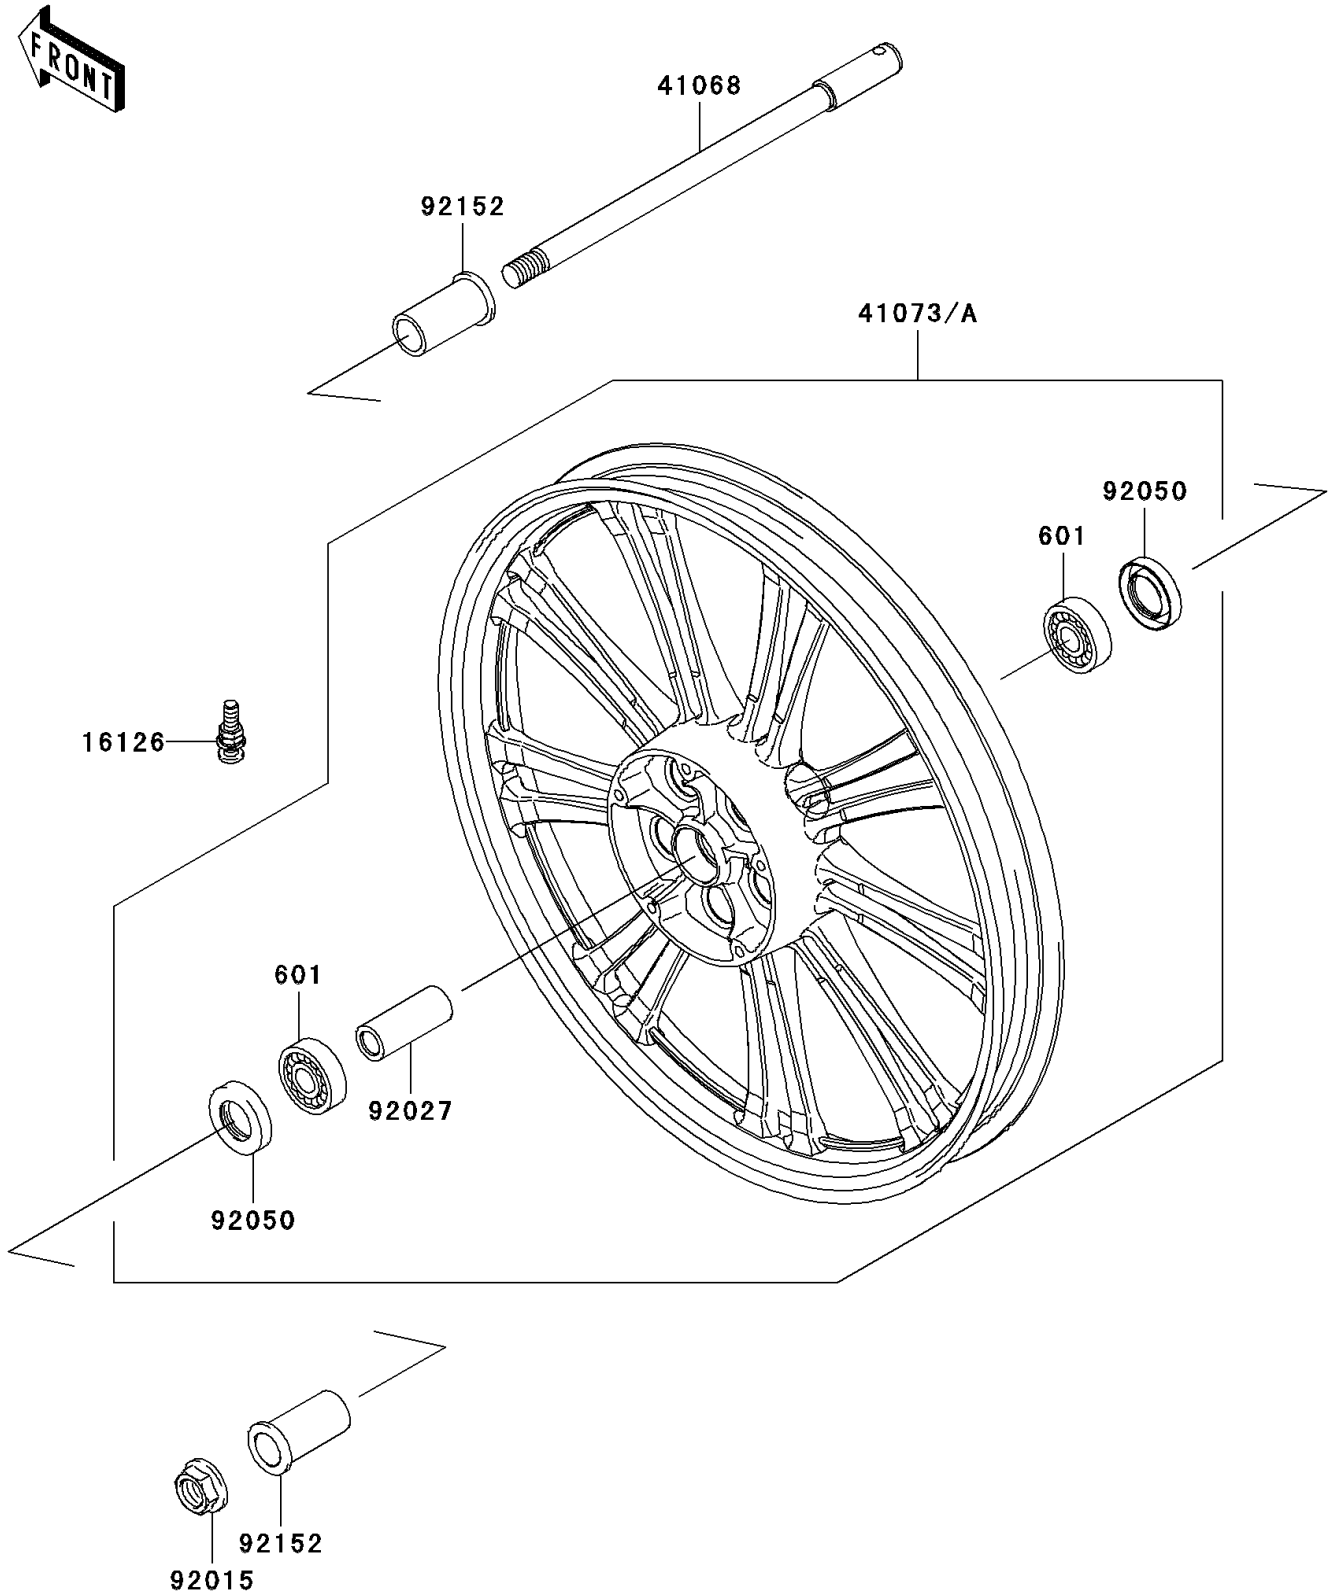

# 2007 Vulcan 900 Custom PARTS DIAGRAM

Front Wheel

F2230

## 2007 Vulcan 900 Custom PARTS LIST

### Front Wheel

ITEM NAME	PART NUMBER	QUANTITY
BEARING-BALL,#6004UUC3 (Ref # 601)	601B6004UU	2
VALVE (Ref # 16126)	16126-1417	1
AXLE,FR (Ref # 41068)	41068-0058	1
WHEEL-ASSY,FR (Ref # 41073)	41073-0082	1
NUT,FLANGED,18MM (Ref # 92015)	92015-1993	1
COLLAR,20.2X28X70 (Ref # 92027)	92027-1752	1
SEAL-OIL,RR HUB COUPLING (Ref # 92050)	92050-060	2
COLLAR,FR AXLE,L=53 (Ref # 92152)	92152-0349	2