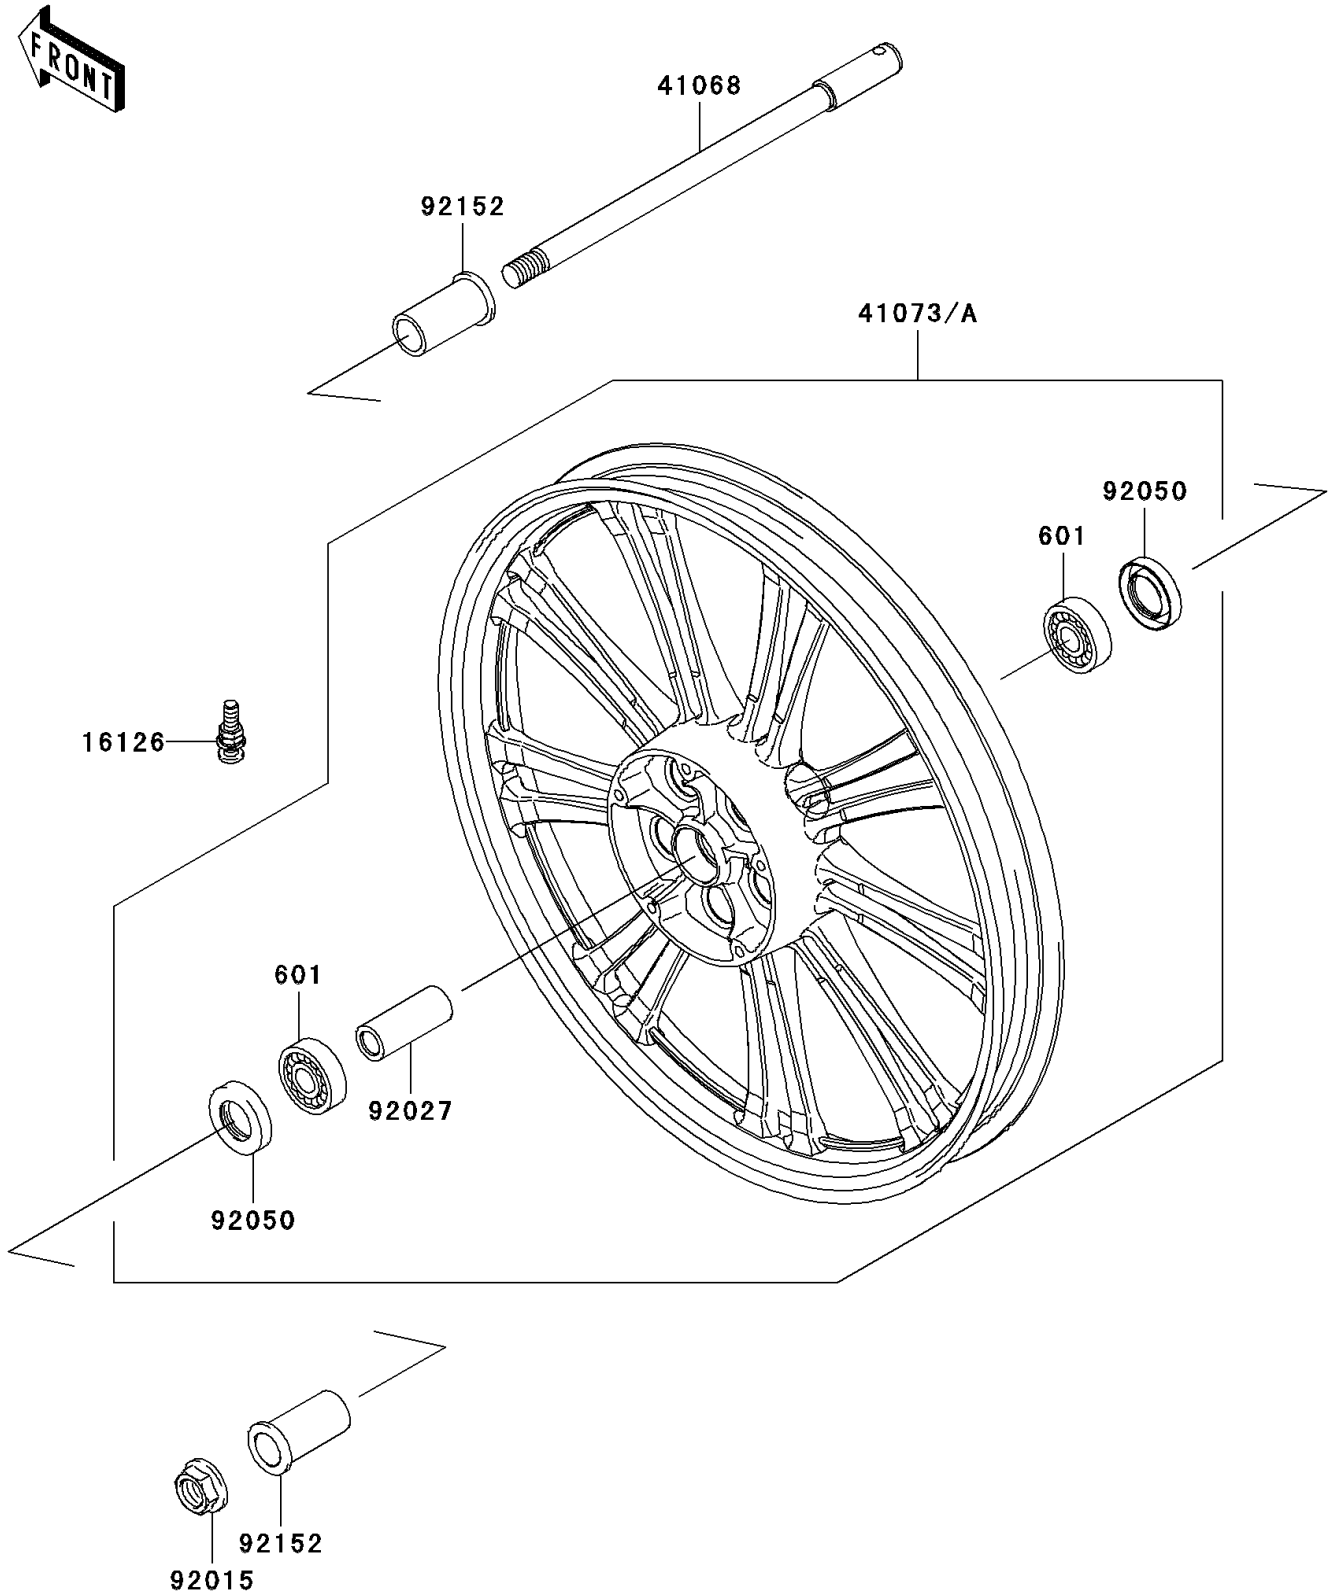

2007 Vulcan 900 Custom PARTS DIAGRAM

Front Wheel

F2230

2007 Vulcan 900 Custom PARTS LIST

Front Wheel

ITEM NAME	PART NUMBER	QUANTITY
BEARING-BALL,#6004UUC3 (Ref # 601)	601B6004UU	2
VALVE (Ref # 16126)	16126-1417	1
AXLE,FR (Ref # 41068)	41068-0058	1
WHEEL-ASSY,FR (Ref # 41073)	41073-0082	1
NUT,FLANGED,18MM (Ref # 92015)	92015-1993	1
COLLAR,20.2X28X70 (Ref # 92027)	92027-1752	1
SEAL-OIL,RR HUB COUPLING (Ref # 92050)	92050-060	2
COLLAR,FR AXLE,L=53 (Ref # 92152)	92152-0349	2