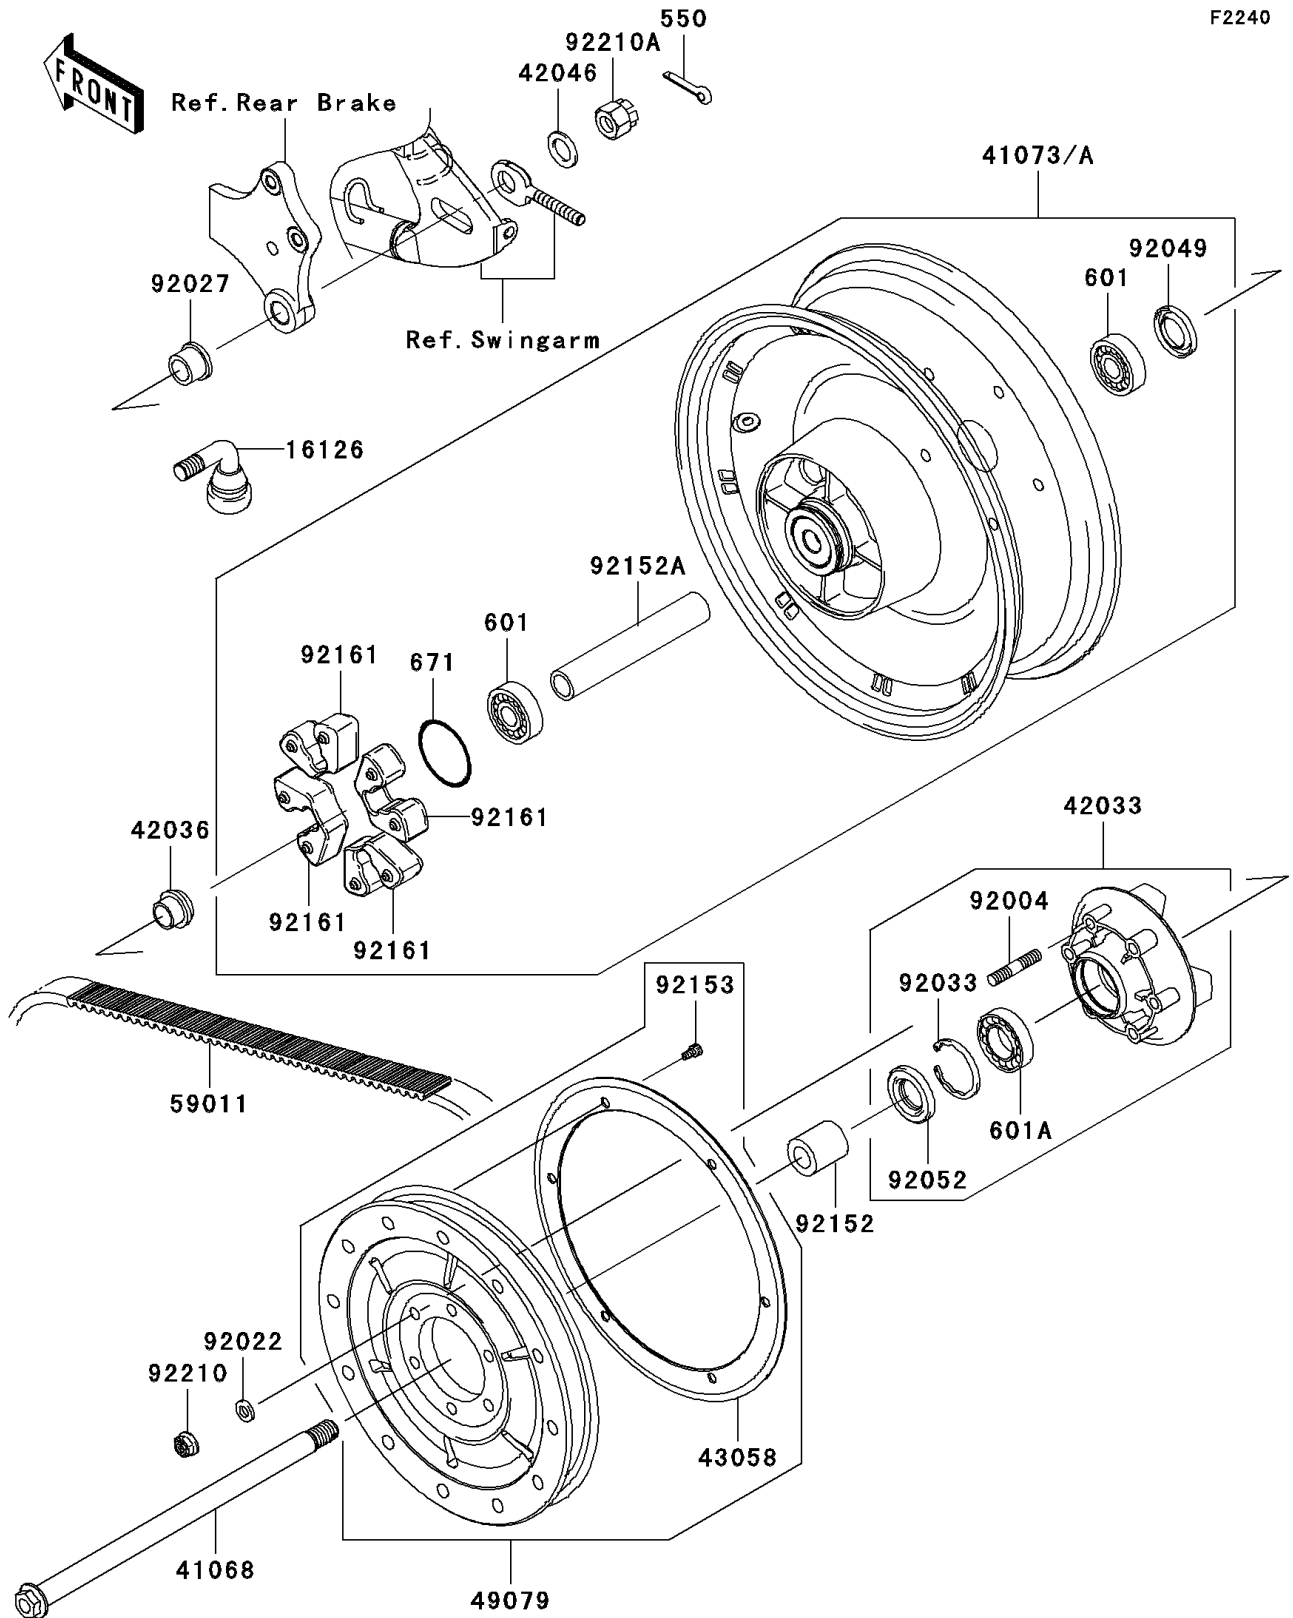

2007 Vulcan 900 Custom PARTS DIAGRAM

Rear Wheel/Chain

2007 Vulcan 900 Custom PARTS LIST

Rear Wheel/Chain

ITEM NAME	PART NUMBER	QUANTITY
PIN-COTTER,4.0X35 (Ref # 550)	550AA4035	1
BEARING-BALL,6204UUC3 (Ref # 601)	601B6204UU	2
BEARING-BALL (Ref # 601A)	601B6205UU	1
O RING,60MM (Ref # 671)	671B2560	1
VALVE,TIRE (Ref # 16126)	16126-0036	1
AXLE,RR (Ref # 41068)	41068-0057	1
WHEEL-ASSY,RR (Ref # 41073)	41073-0083	1
COUPLING-ASSY,RR HUB (Ref # 42033)	42033-0022	1
SLEEVE,RR HUB,L=23 (Ref # 42036)	42036-1251	1
WASHER,21X33X2.6 (Ref # 42046)	42046-003	1
RING,REAR PULLEY (Ref # 43058)	43058-0011	1
PULLEY-BELT (Ref # 49079)	49079-0011	1
BELT,DRIVE,153T (Ref # 59011)	59011-0013	1
STUD,10X35 (Ref # 92004)	92004-0016	6
WASHER,10.5X19X3.2 (Ref # 92022)	92022-1820	6
COLLAR,RR AXLE,L=21.5 (Ref # 92027)	92027-1902	1
RING-SNAP,52MM (Ref # 92033)	92033-1043	1
SEAL-OIL,BJN28475 (Ref # 92049)	92049-1056	1
SEAL-OIL,TWC35527 (Ref # 92052)	92052-006	1
COLLAR,RR AXLE,LH,L=38.6 (Ref # 92152)	92152-0350	1
COLLAR,REAR BRAKE DRUM,L=166.4 (Ref # 92152A)	92152-0351	1
BOLT,SOCKET,6X12 (Ref # 92153)	92153-1525	6
DAMPER,SHOCK,RR HUB (Ref # 92161)	92161-0466	4
NUT,LOCK,FLANGED,10MM (Ref # 92210)	92210-0276	6
NUT,CASTLE,18MM (Ref # 92210A)	92210-1134	1