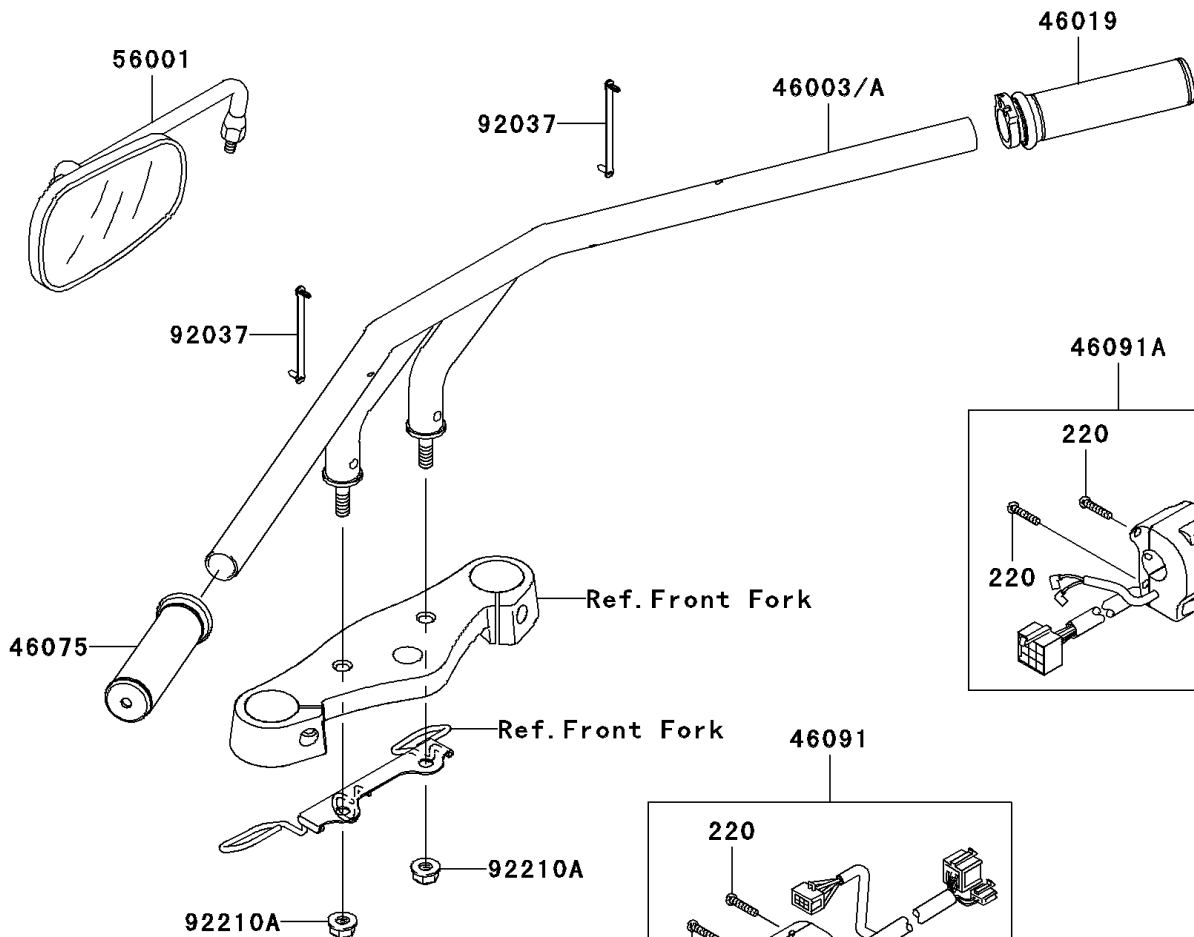

2007 Vulcan 900 Custom PARTS DIAGRAM

Handlebar

F2310

2007 Vulcan 900 Custom PARTS LIST

Handlebar

| ITEM NAME | PART NUMBER | QUANTITY |
|---|-------------|----------|
| SCREW-PAN-CROSS,5X25 (Ref # 220) | 220R0525 | 4 |
| HOLDER,CLUTCH LEVER (Ref # 13091) | 13091-1632 | 1 |
| SWITCH,CLUTCH (Ref # 27010) | 27010-1268 | 1 |
| HANDLE (Ref # 46003) | 46003-0115 | 1 |
| GRIP-ASSY,THROTTLE (Ref # 46019) | 46019-1123 | 1 |
| SCREW,CABLE ADJUST,8MM (Ref # 46055) | 46055-003 | 1 |
| NUT,CABLE ADJUST LOCK,8MM (Ref # 46056) | 46056-005 | 1 |
| GRIP,LH (Ref # 46075) | 46075-1212 | 1 |
| LEVER-ASSY-GRIP,CLUTCH (Ref # 46076) | 46076-0010 | 1 |
| HOUSING-ASSY-CONTROL,LH (Ref # 46091) | 46091-0070 | 1 |
| HOUSING-ASSY-CONTROL,RH (Ref # 46091A) | 46091-0099 | 1 |
| LEVER-GRIP,CLUCTH (Ref # 46092) | 46092-1204 | 1 |
| MIRROR-ASSY,LH (Ref # 56001) | 56001-0088 | 1 |
| MIRROR-ASSY,RH (Ref # 56001A) | 56001-0104 | 1 |
| CLAMP,SPEED,L=58 (Ref # 92037) | 92037-1163 | 2 |
| COLLAR (Ref # 92143) | 92143-1351 | 1 |
| BOLT,LEVER SET (Ref # 92153) | 92153-0716 | 1 |
| BOLT,6X20 (Ref # 92153A) | 92153-0721 | 1 |
| SCREW,3X20 (Ref # 92172) | 92172-0164 | 1 |
| NUT,LOCK,6MM (Ref # 92210) | 92210-0006 | 1 |
| NUT,LOCK,FLANGED,10MM (Ref # 92210A) | 92210-1139 | 2 |