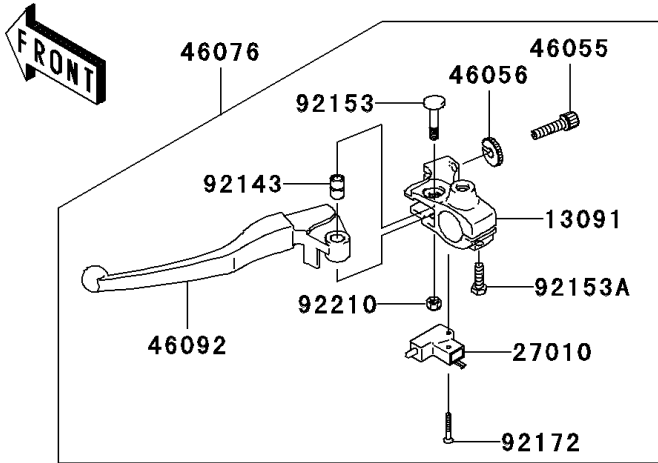

2007 Vulcan 900 Custom PARTS DIAGRAM

Handlebar

F2310

2007 Vulcan 900 Custom PARTS LIST

Handlebar

| ITEM NAME | PART NUMBER | QUANTITY |
|---|-------------|----------|
| SCREW-PAN-CROSS,5X25 (Ref # 220) | 220R0525 | 4 |
| HOLDER,CLUTCH LEVER (Ref # 13091) | 13091-1632 | 1 |
| SWITCH,CLUTCH (Ref # 27010) | 27010-1268 | 1 |
| HANDLE (Ref # 46003) | 46003-0115 | 1 |
| GRIP-ASSY,THROTTLE (Ref # 46019) | 46019-1123 | 1 |
| SCREW,CABLE ADJUST,8MM (Ref # 46055) | 46055-003 | 1 |
| NUT,CABLE ADJUST LOCK,8MM (Ref # 46056) | 46056-005 | 1 |
| GRIP,LH (Ref # 46075) | 46075-1212 | 1 |
| LEVER-ASSY-GRIP,CLUTCH (Ref # 46076) | 46076-0010 | 1 |
| HOUSING-ASSY-CONTROL,LH (Ref # 46091) | 46091-0070 | 1 |
| HOUSING-ASSY-CONTROL,RH (Ref # 46091A) | 46091-0099 | 1 |
| LEVER-GRIP,CLUCTH (Ref # 46092) | 46092-1204 | 1 |
| MIRROR-ASSY,LH (Ref # 56001) | 56001-0088 | 1 |
| MIRROR-ASSY,RH (Ref # 56001A) | 56001-0104 | 1 |
| CLAMP,SPEED,L=58 (Ref # 92037) | 92037-1163 | 2 |
| COLLAR (Ref # 92143) | 92143-1351 | 1 |
| BOLT,LEVER SET (Ref # 92153) | 92153-0716 | 1 |
| BOLT,6X20 (Ref # 92153A) | 92153-0721 | 1 |
| SCREW,3X20 (Ref # 92172) | 92172-0164 | 1 |
| NUT,LOCK,6MM (Ref # 92210) | 92210-0006 | 1 |
| NUT,LOCK,FLANGED,10MM (Ref # 92210A) | 92210-1139 | 2 |