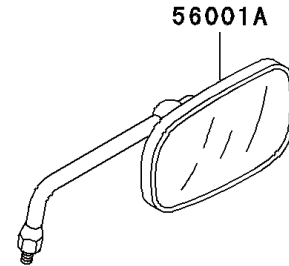

2007 Vulcan 900 Custom PARTS DIAGRAM

Handlebar

F2310

2007 Vulcan 900 Custom PARTS LIST

Handlebar

| ITEM NAME | PART NUMBER | QUANTITY |
|---|-------------|----------|
| SCREW-PAN-CROSS,5X25 (Ref # 220) | 220R0525 | 4 |
| HOLDER,CLUTCH LEVER (Ref # 13091) | 13091-1632 | 1 |
| SWITCH,CLUTCH (Ref # 27010) | 27010-1268 | 1 |
| HANDLE (Ref # 46003) | 46003-0115 | 1 |
| GRIP-ASSY,THROTTLE (Ref # 46019) | 46019-1123 | 1 |
| SCREW,CABLE ADJUST,8MM (Ref # 46055) | 46055-003 | 1 |
| NUT,CABLE ADJUST LOCK,8MM (Ref # 46056) | 46056-005 | 1 |
| GRIP,LH (Ref # 46075) | 46075-1212 | 1 |
| LEVER-ASSY-GRIP,CLUTCH (Ref # 46076) | 46076-0010 | 1 |
| HOUSING-ASSY-CONTROL,LH (Ref # 46091) | 46091-0070 | 1 |
| HOUSING-ASSY-CONTROL,RH (Ref # 46091A) | 46091-0099 | 1 |
| LEVER-GRIP,CLUCTH (Ref # 46092) | 46092-1204 | 1 |
| MIRROR-ASSY,LH (Ref # 56001) | 56001-0088 | 1 |
| MIRROR-ASSY,RH (Ref # 56001A) | 56001-0104 | 1 |
| CLAMP,SPEED,L=58 (Ref # 92037) | 92037-1163 | 2 |
| COLLAR (Ref # 92143) | 92143-1351 | 1 |
| BOLT,LEVER SET (Ref # 92153) | 92153-0716 | 1 |
| BOLT,6X20 (Ref # 92153A) | 92153-0721 | 1 |
| SCREW,3X20 (Ref # 92172) | 92172-0164 | 1 |
| NUT,LOCK,6MM (Ref # 92210) | 92210-0006 | 1 |
| NUT,LOCK,FLANGED,10MM (Ref # 92210A) | 92210-1139 | 2 |