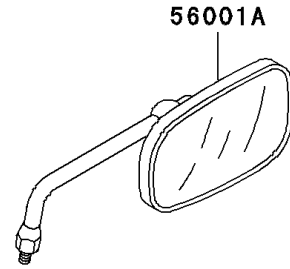

# 2007 Vulcan 900 Custom PARTS DIAGRAM

Handlebar

F2310

### Handlebar

ITEM NAME	PART NUMBER	QUANTITY
SCREW-PAN-CROSS,5X25 (Ref # 220)	220R0525	4
HOLDER,CLUTCH LEVER (Ref # 13091)	13091-1632	1
SWITCH,CLUTCH (Ref # 27010)	27010-1268	1
HANDLE (Ref # 46003)	46003-0115	1
GRIP-ASSY,THROTTLE (Ref # 46019)	46019-1123	1
SCREW,CABLE ADJUST,8MM (Ref # 46055)	46055-003	1
NUT,CABLE ADJUST LOCK,8MM (Ref # 46056)	46056-005	1
GRIP,LH (Ref # 46075)	46075-1212	1
LEVER-ASSY-GRIP,CLUTCH (Ref # 46076)	46076-0010	1
HOUSING-ASSY-CONTROL,LH (Ref # 46091)	46091-0070	1
HOUSING-ASSY-CONTROL,RH (Ref # 46091A)	46091-0099	1
LEVER-GRIP,CLUCTH (Ref # 46092)	46092-1204	1
MIRROR-ASSY,LH (Ref # 56001)	56001-0088	1
MIRROR-ASSY,RH (Ref # 56001A)	56001-0104	1
CLAMP,SPEED,L=58 (Ref # 92037)	92037-1163	2
COLLAR (Ref # 92143)	92143-1351	1
BOLT,LEVER SET (Ref # 92153)	92153-0716	1
BOLT,6X20 (Ref # 92153A)	92153-0721	1
SCREW,3X20 (Ref # 92172)	92172-0164	1
NUT,LOCK,6MM (Ref # 92210)	92210-0006	1
NUT,LOCK,FLANGED,10MM (Ref # 92210A)	92210-1139	2