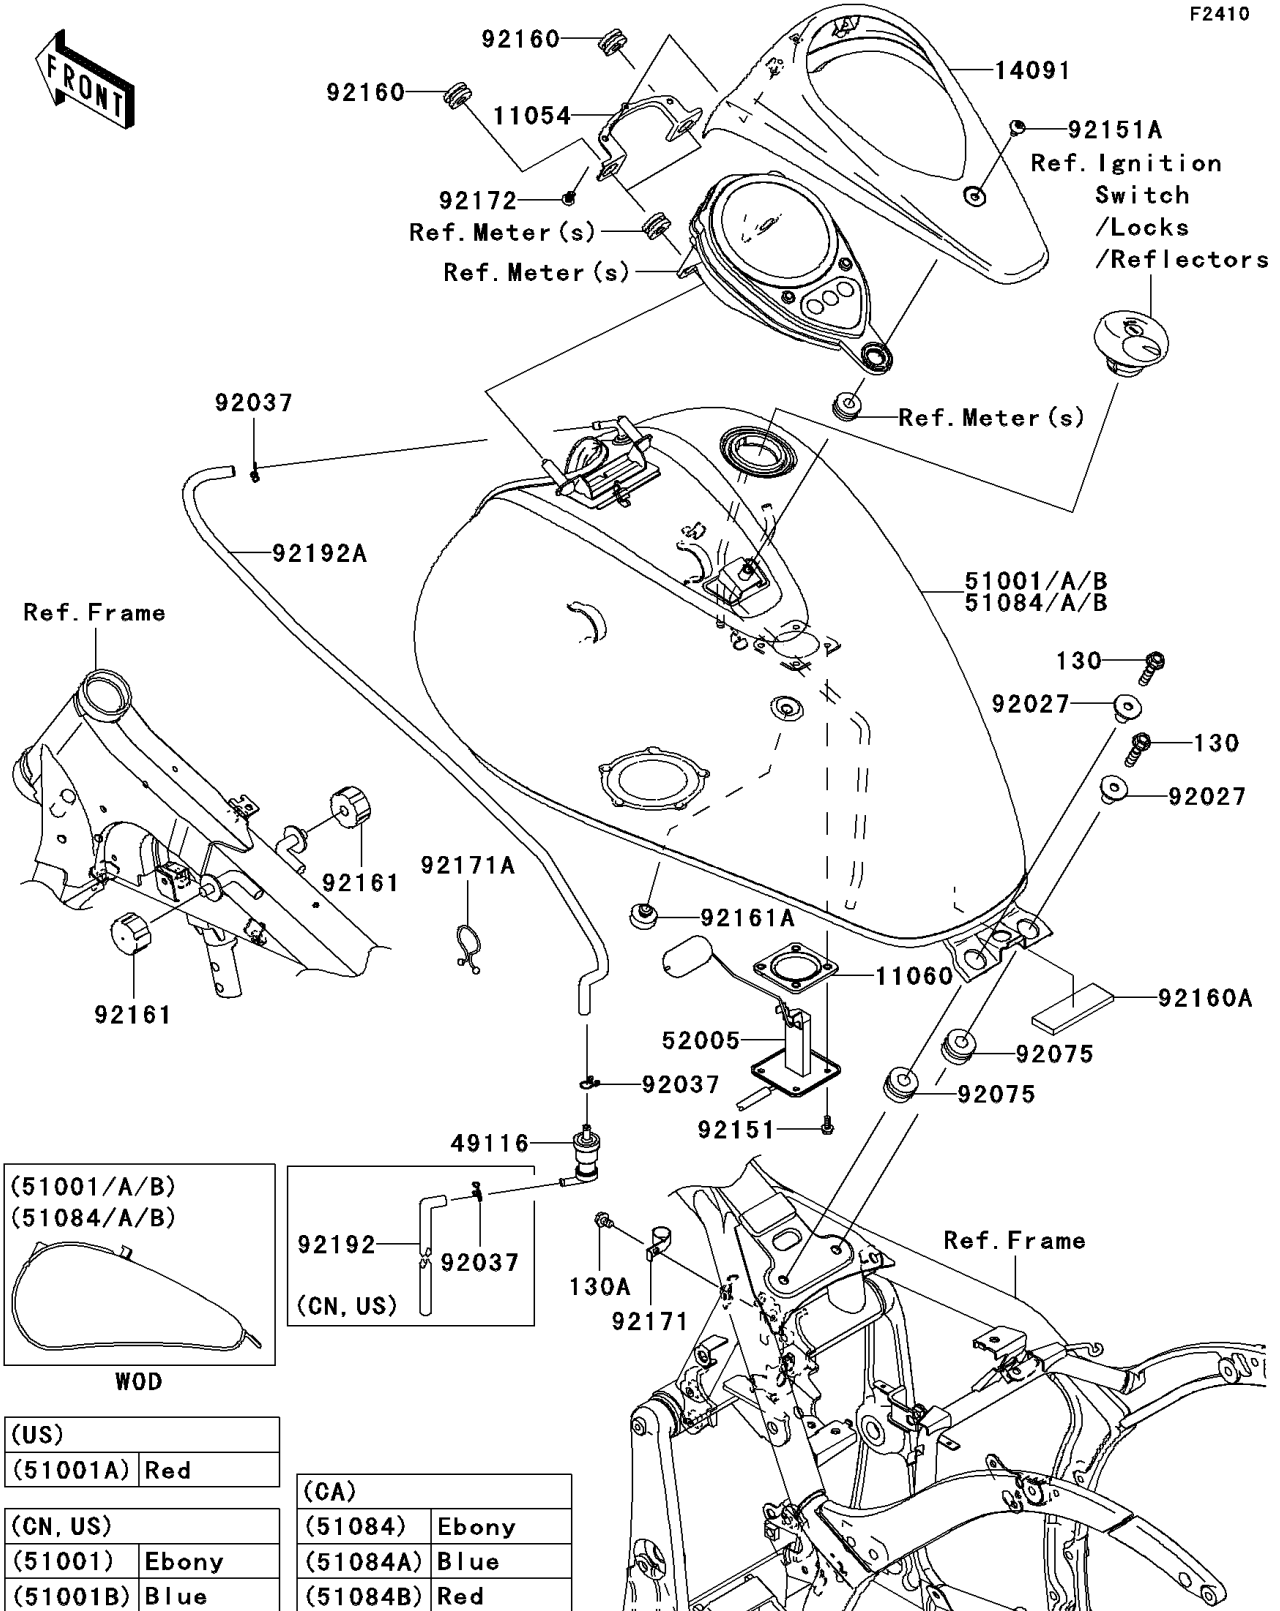

2007 Vulcan 900 Custom PARTS DIAGRAM

Fuel Tank(C7F)

F2410

(US)	
(51001A)	Red

(CN, US)	
(51001)	Ebony
(51001B)	Blue

(CA)	
(51084)	Ebony
(51084A)	Blue
(51084B)	Red

2007 Vulcan 900 Custom PARTS LIST

Fuel Tank(C7F)

ITEM NAME	PART NUMBER	QUANTITY
BRACKET,METER,FR (Ref # 11054)	11054-0034	1
GASKET,FUEL GAUGE (Ref # 11060)	11060-1952	1
COVER,METER (Ref # 14091)	14091-0516	1
VALVE-ASSY,CHECK (Ref # 49116)	49116-0014	1
GAUGE,FUEL (Ref # 52005)	52005-0020	1
BOLT-FLANGED,8X30 (Ref # 130)	130BA0830	2
BOLT-FLANGED,6X10 (Ref # 130A)	130BB0610	1
COLLAR,L=19.3 (Ref # 92027)	92027-1780	2
DAMPER (Ref # 92075)	92075-1736	2
BOLT,5X12 (Ref # 92151)	92151-1599	4
BOLT,SOCKET,6X12 (Ref # 92151A)	92151-1940	1
DAMPER (Ref # 92160)	92160-1162	2
DAMPER (Ref # 92160A)	92160-1323	1
DAMPER,FUEL TANK (Ref # 92161)	92161-0293	2
DAMPER,SEAT (Ref # 92161A)	92161-1065	1
CLAMP (Ref # 92171)	92171-0595	1
CLAMP (Ref # 92171A)	92171-1185	1
SCREW,TAPPING,5X14 (Ref # 92172)	92172-0006	2
TUBE,FUEL TANK-VALVE (Ref # 92192A)	92192-0303	1
TANK-COMP-FUEL,EBONY (Ref # 51001)	51001-0146-H8	1
TANK-COMP-FUEL,C.F.RED (Ref # 51001A)	51001-0146-816	1
TANK-COMP-FUEL,C.P.BLUE (Ref # 51001B)	51001-0179-723	1
TANK-COMP-FUEL,EBONY (Ref # 51084)	51084-5406-H8	1
TANK-COMP-FUEL,C.P.BLUE (Ref # 51084A)	51084-5406-723	1
TANK-COMP-FUEL,C.F.RED (Ref # 51084B)	51084-5406-816	1
CLAMP,TUBE (Ref # 92037)	92037-147	2
CLAMP,TUBE (Ref # 92037)	92037-147	3
TUBE,TANK-SEPARATOR,BLUE (Ref # 92192)	92192-0215	1