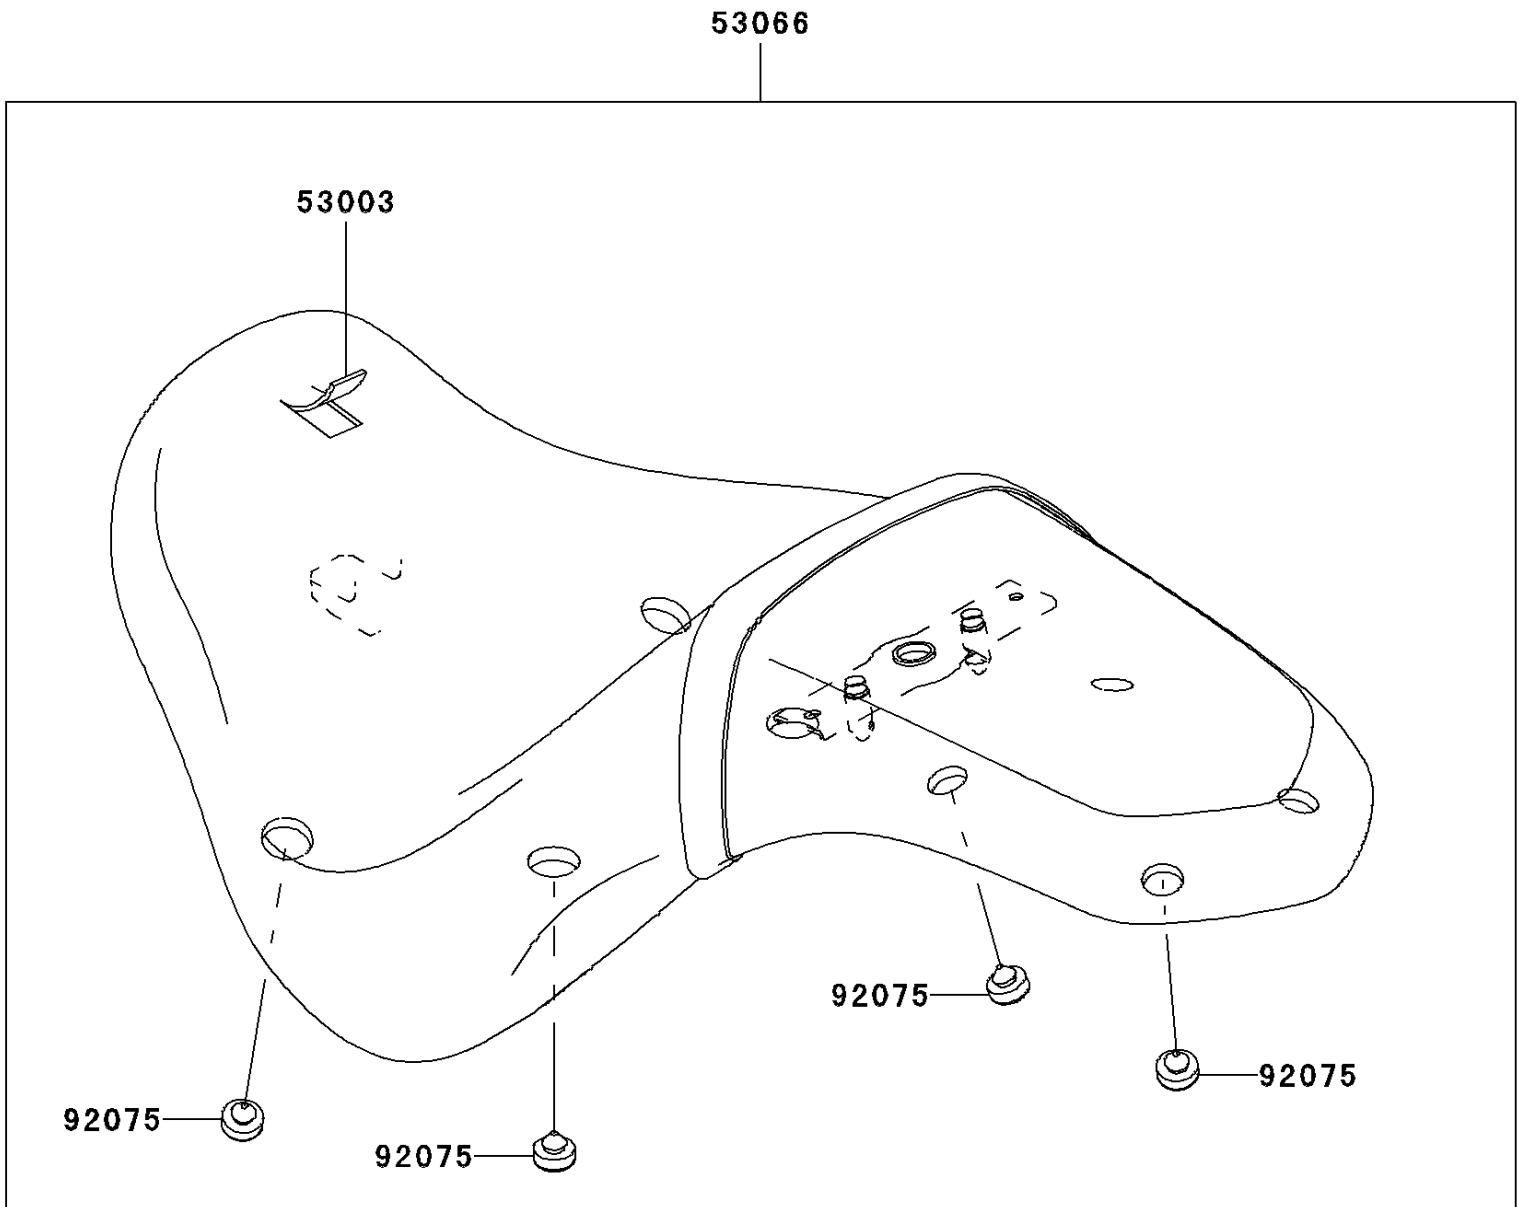

2007 Vulcan 900 Custom PARTS DIAGRAM

Seat

F2510

2007 Vulcan 900 Custom PARTS LIST

Seat

ITEM NAME	PART NUMBER	QUANTITY
LEATHER,SEAT,BLACK (Ref # 53003)	53003-0107-MA	1
SEAT-ASSY,DUAL,W/BAND,BLACK (Ref # 53066)	53066-0175-MA	1
DAMPER (Ref # 92075)	92075-1927	8