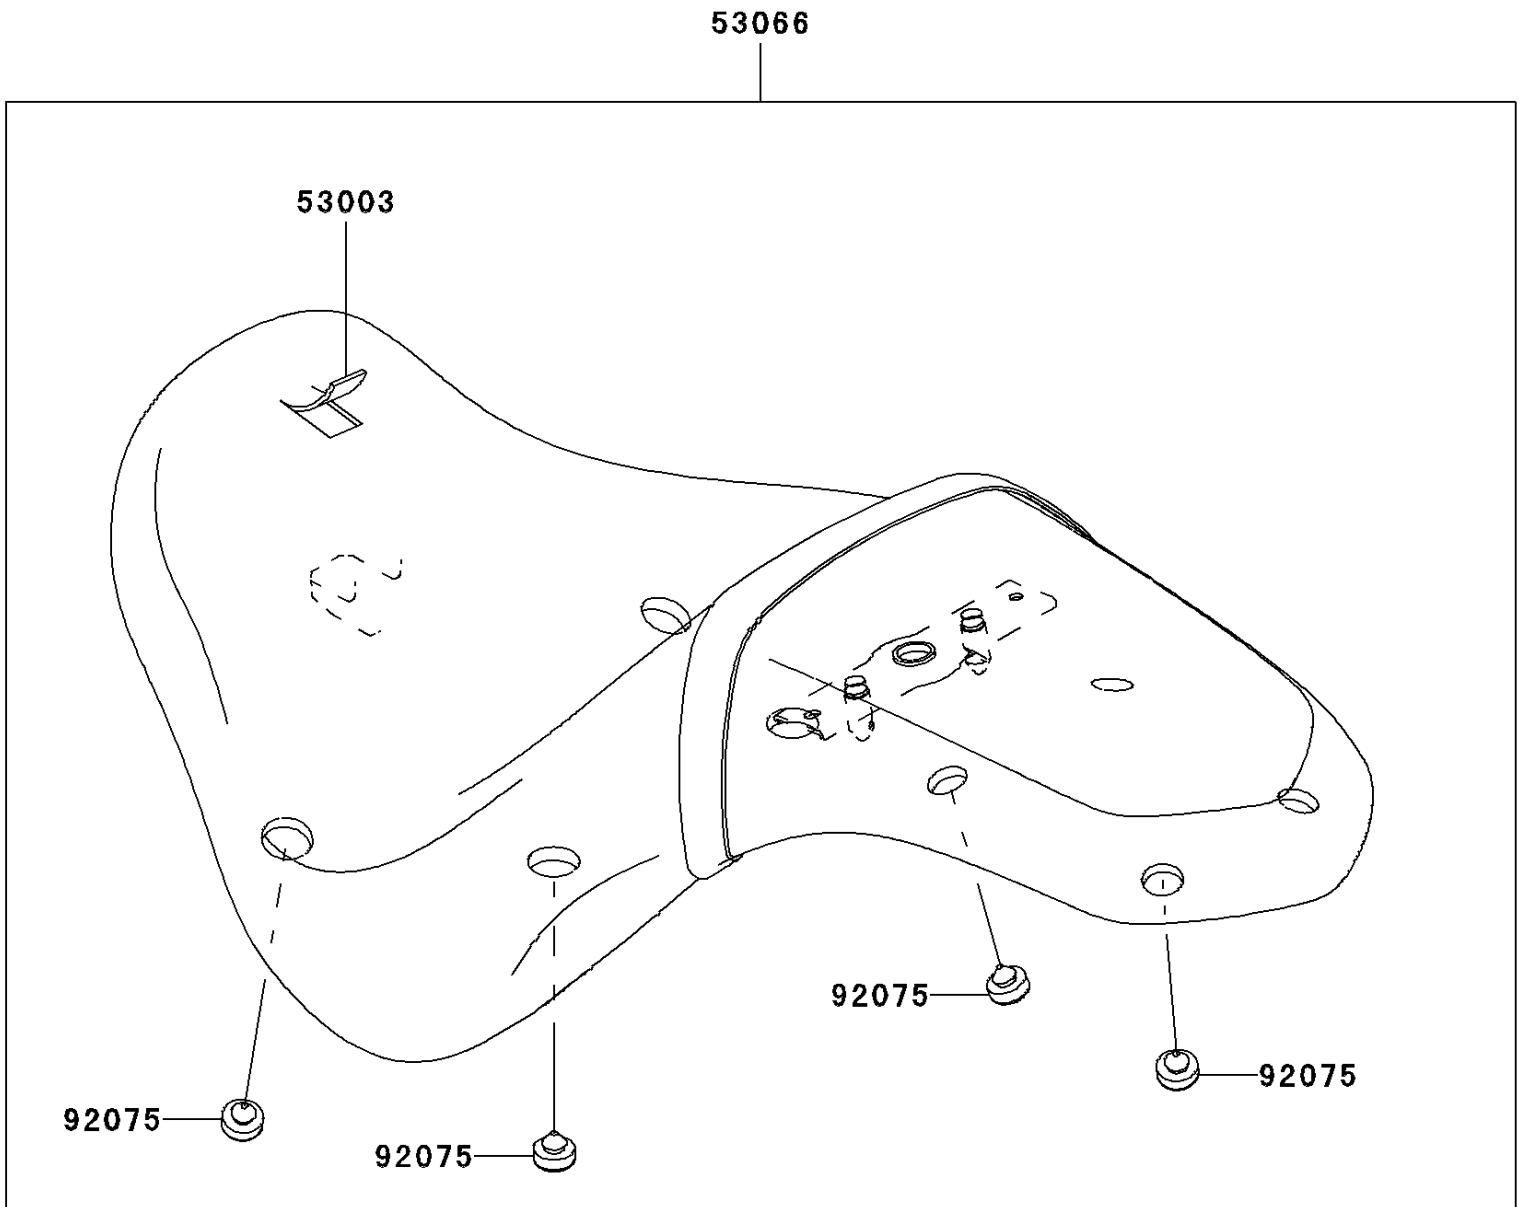

# 2007 Vulcan 900 Custom PARTS DIAGRAM

Seat

F2510

## 2007 Vulcan 900 Custom PARTS LIST

### Seat

| ITEM NAME                                 | PART NUMBER   | QUANTITY |
|---|---------------|----------|
| LEATHER,SEAT,BLACK (Ref # 53003)          | 53003-0107-MA | 1        |
| SEAT-ASSY,DUAL,W/BAND,BLACK (Ref # 53066) | 53066-0175-MA | 1        |
| DAMPER (Ref # 92075)                      | 92075-1927    | 8        |