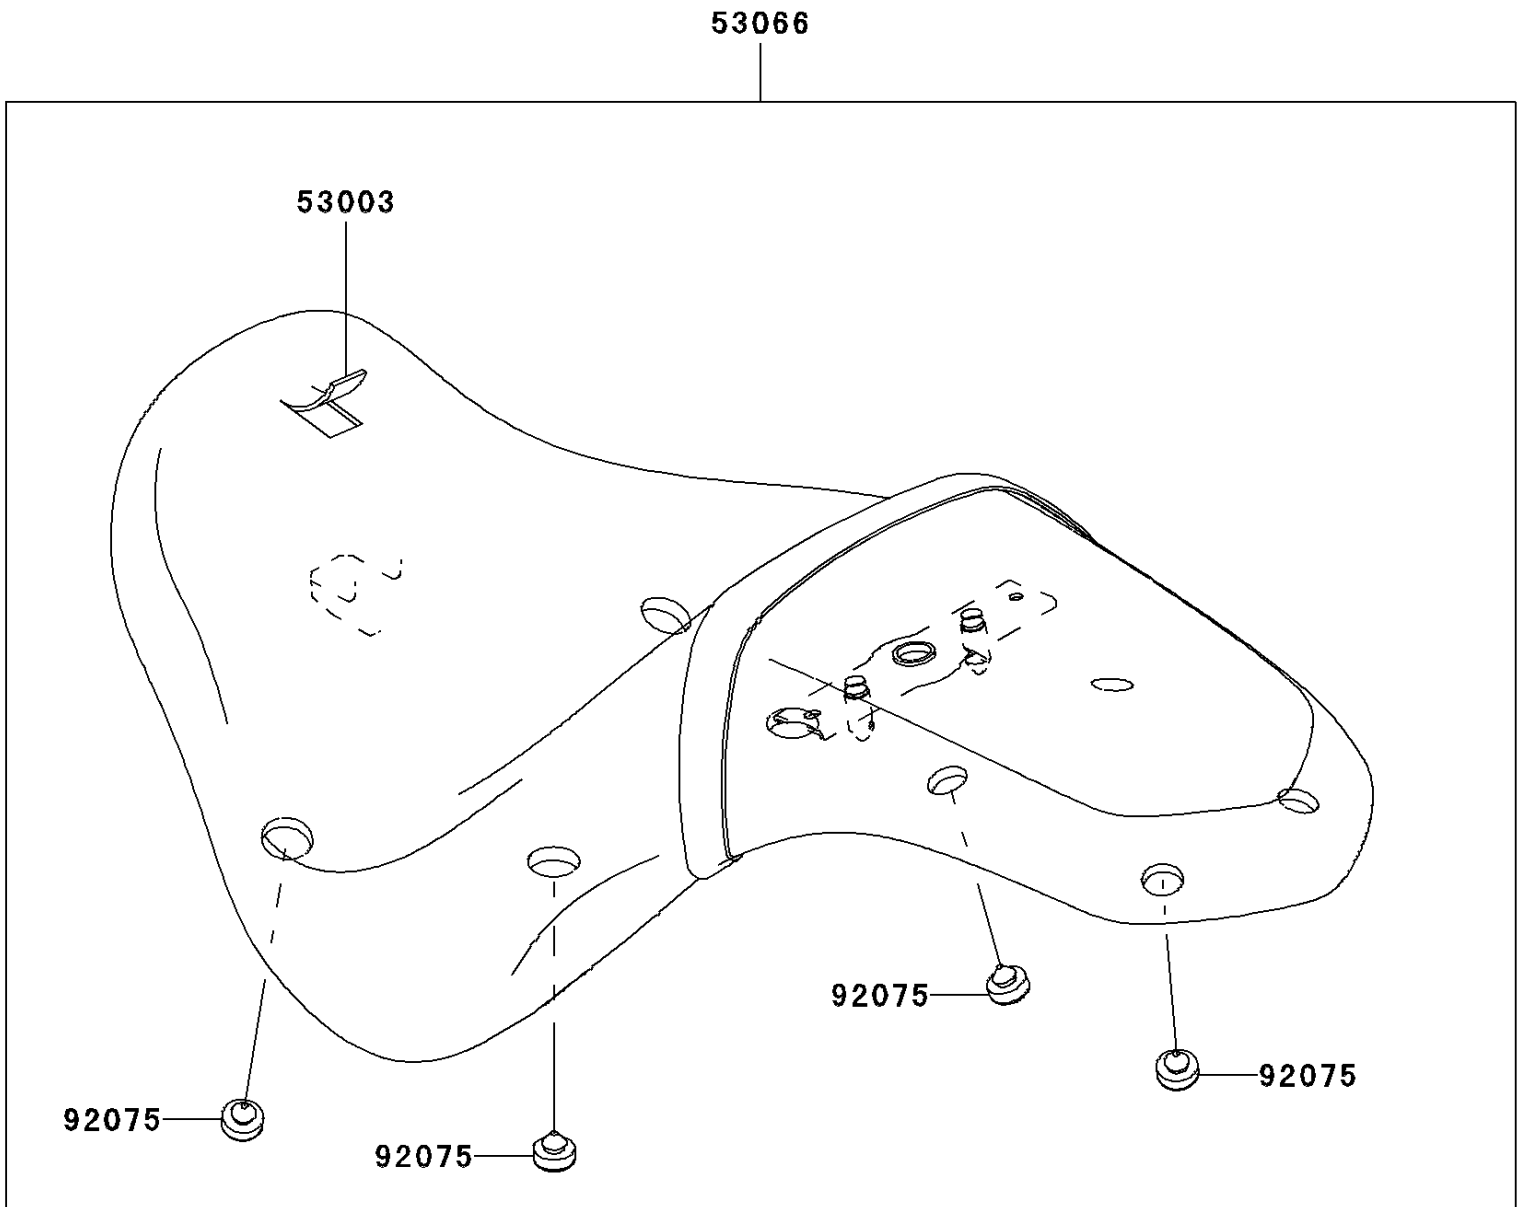

2009 Vulcan® 900 Custom PARTS DIAGRAM

Seat

F2510

2009 Vulcan® 900 Custom PARTS LIST

Seat

ITEM NAME	PART NUMBER	QUANTITY
LEATHER,SEAT,BLACK (Ref # 53003)	53003-0107-MA	1
SEAT-ASSY,DUAL,W/BAND,BLACK (Ref # 53066)	53066-0175-MA	1
DAMPER (Ref # 92075)	92075-1927	8