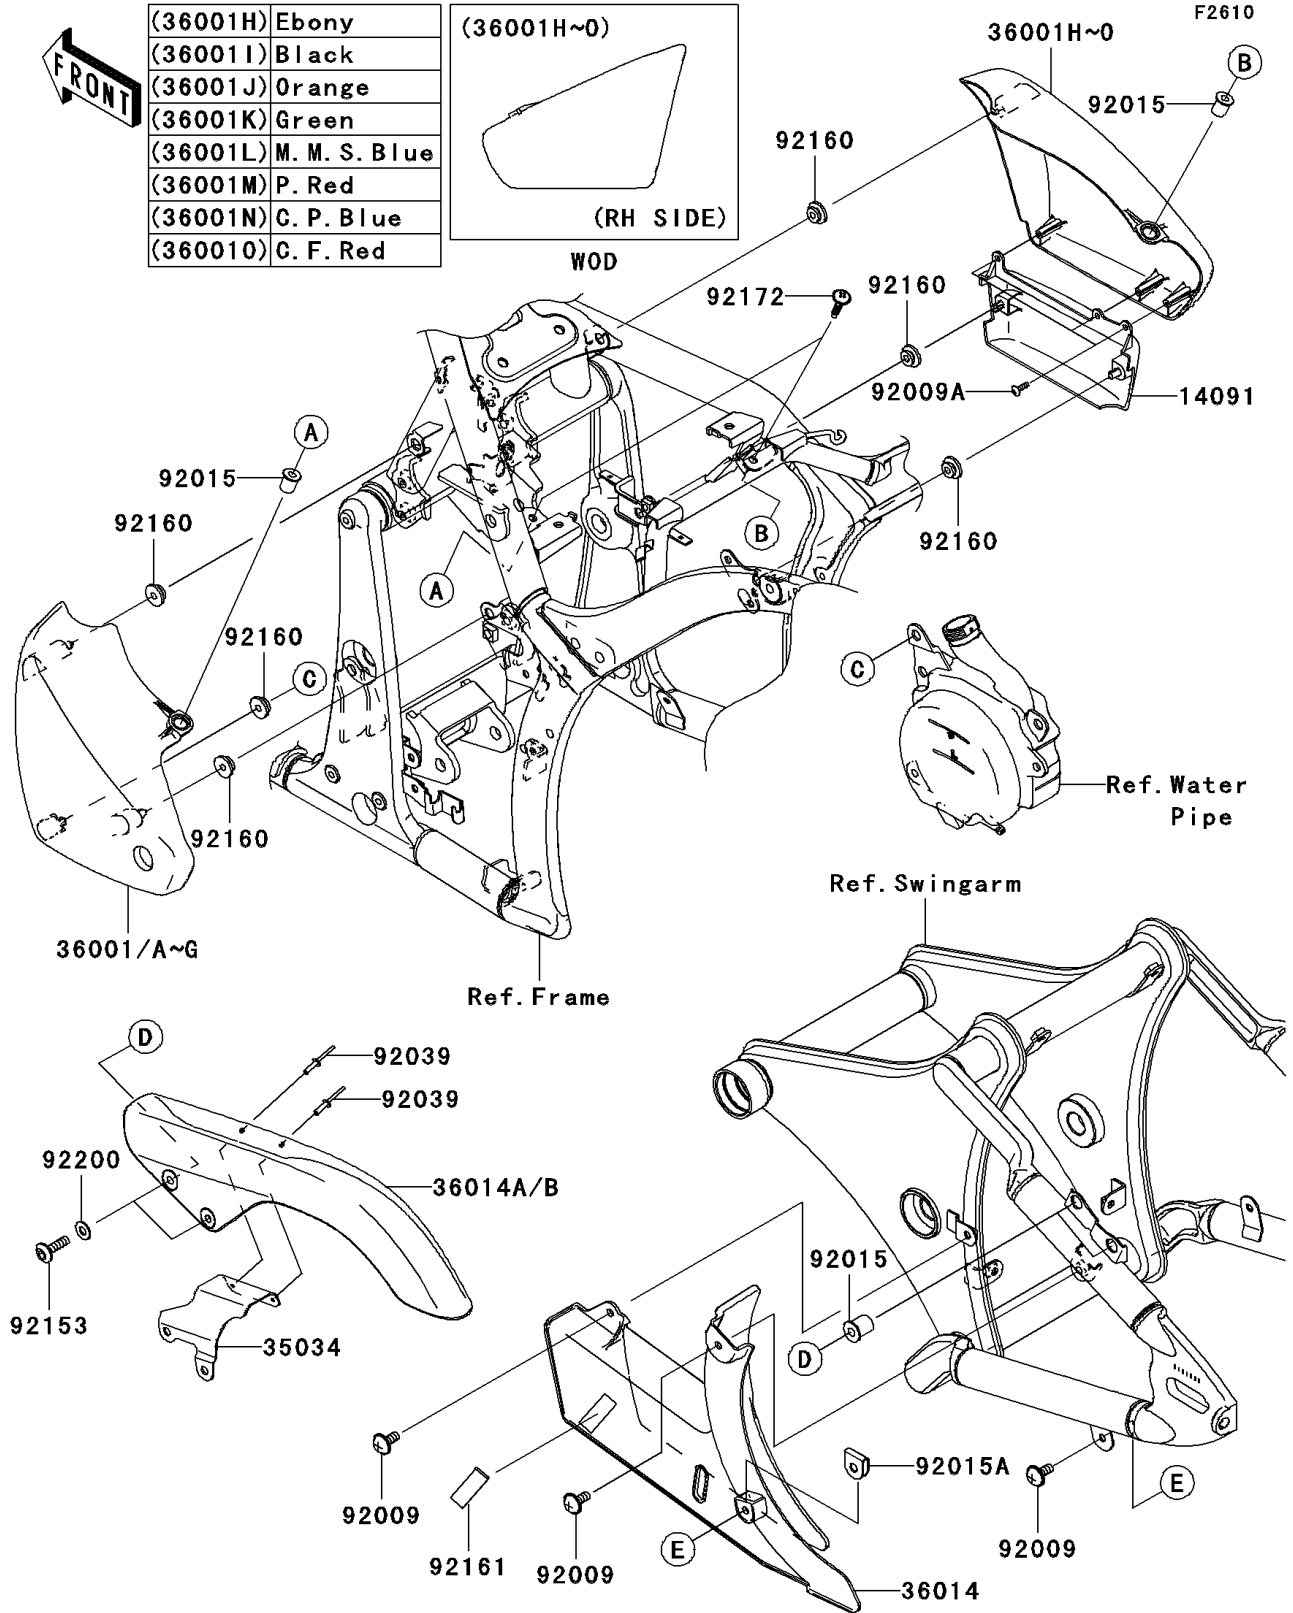

2007 Vulcan 900 Custom PARTS DIAGRAM

Side Covers/Chain Cover

2007 Vulcan 900 Custom PARTS LIST

Side Covers/Chain Cover

ITEM NAME	PART NUMBER	QUANTITY
COVER,SIDE COVER,RH (Ref # 14091)	14091-0641	1
REINFORCE (Ref # 35034)	35034-0082	1
COVER-SIDE,LH,EBONY (Ref # 36001)	36001-0081-H8	1
COVER-SIDE,LH,C.P.BLUE (Ref # 36001F)	36001-0081-723	1
COVER-SIDE,RH,EBONY (Ref # 36001H)	36001-0082-H8	1
COVER-SIDE,RH,C.P.BLUE (Ref # 36001N)	36001-0082-723	1
CASE-CHAIN,LWR (Ref # 36014)	36014-0031	1
CASE-CHAIN,UPP (Ref # 36014A)	36014-0032	1
SCREW,6X14 (Ref # 92009)	92009-1662	3
SCREW,TAPPING,4X14 (Ref # 92009A)	92009-1792	3
NUT (Ref # 92015)	92015-1700	4
NUT,CLIP,6MM (Ref # 92015A)	92015-1904	1
RIVET (Ref # 92039)	92039-1251	2
BOLT,SOCKET,6X22 (Ref # 92153)	92153-1356	2
DAMPER (Ref # 92160)	92160-1613	6
DAMPER (Ref # 92161)	92161-0124	1
SCREW,6X26 (Ref # 92172)	92172-0137	2
WASHER,6.5X14X1 (Ref # 92200)	92200-1388	2
COVER-SIDE,LH,C.F.RED (Ref # 36001G)	36001-0081-816	1
COVER-SIDE,RH,C.F.RED (Ref # 36001O)	36001-0082-816	1