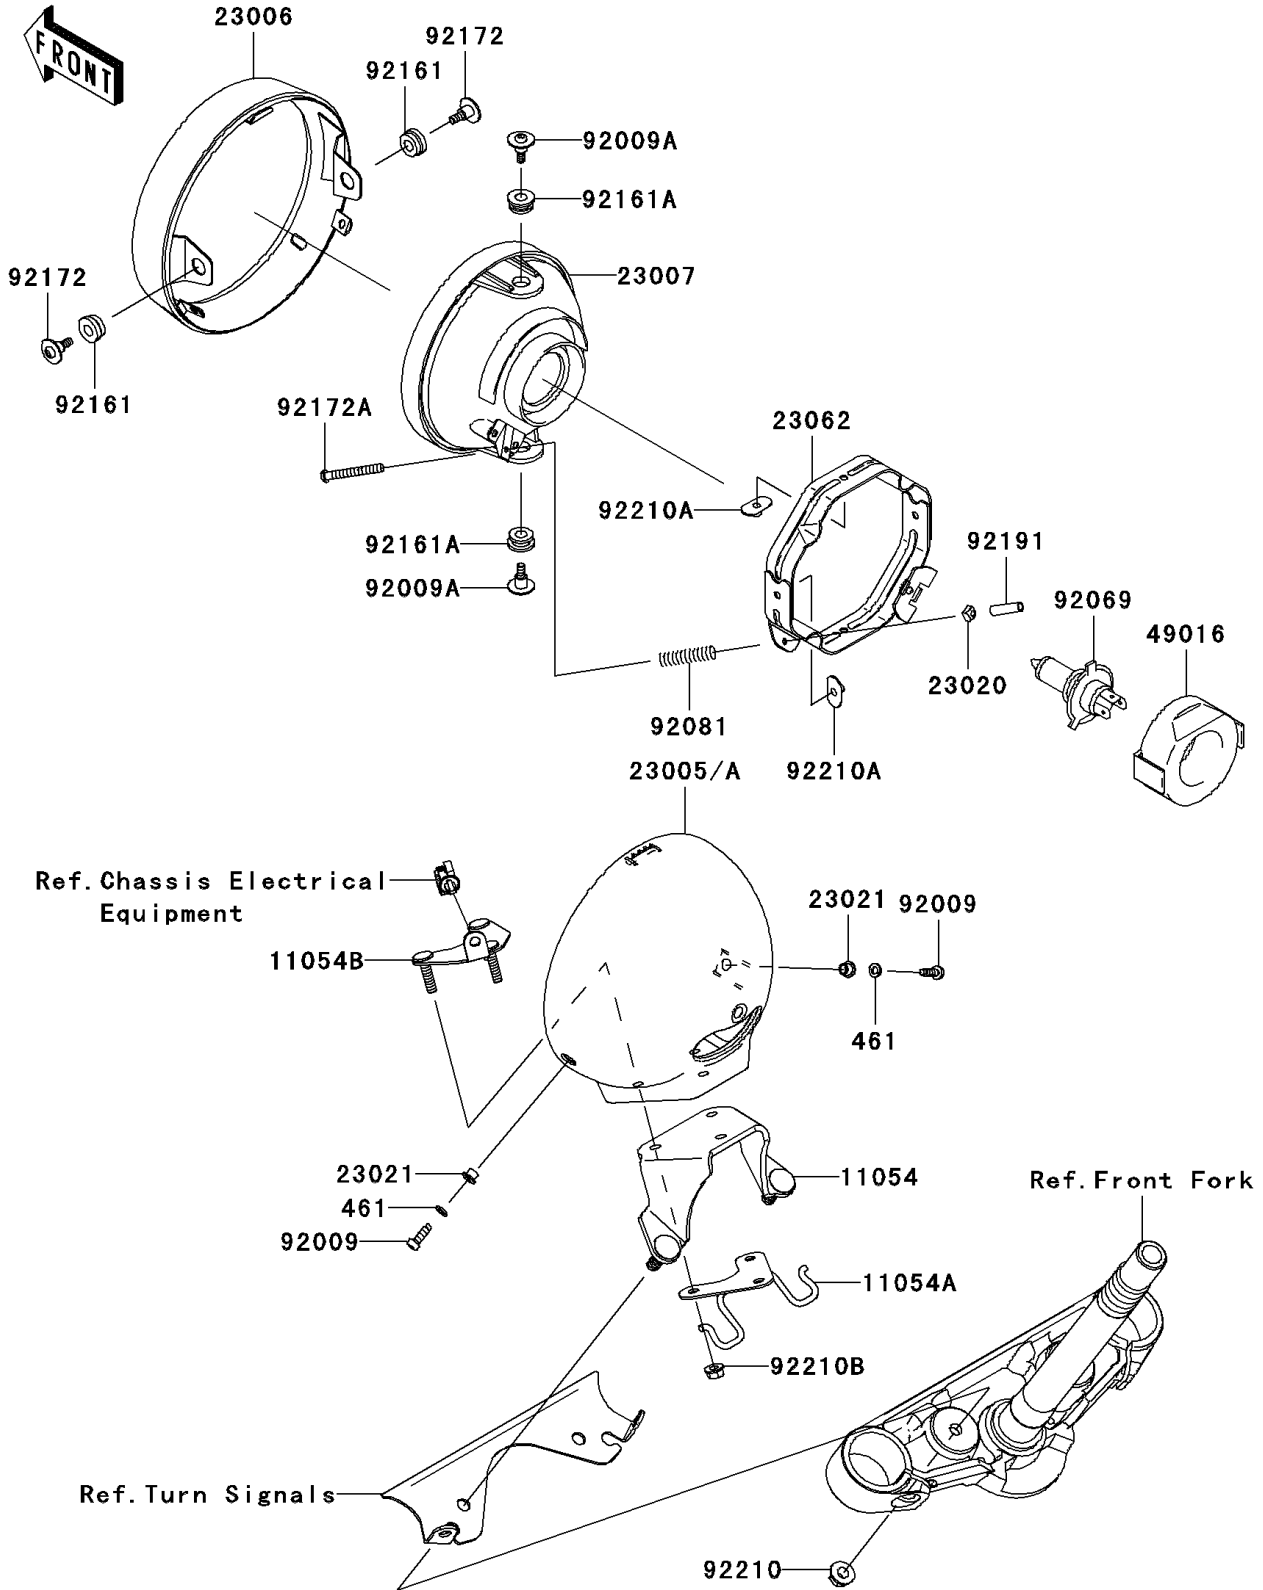

2007 Vulcan 900 Custom PARTS DIAGRAM

Headlight(s)

F2710

2007 Vulcan 900 Custom PARTS LIST

Headlight(s)

ITEM NAME	PART NUMBER	QUANTITY
WASHER-SPRING,5MM (Ref # 461)	461S0500	2
BRACKET,HEAD LAMP (Ref # 11054)	11054-0747	1
BRACKET,SIGNAL LAMP HARNESS (Ref # 11054A)	11054-1173	1
BRACKET,HEAD LAMP (Ref # 11054B)	11054-1391	1
BODY-COMP-HEAD LAMP (Ref # 23005)	23005-0021	1
RIM-LAMP (Ref # 23006)	23006-0013	1
LENS-COMP,HEAD LAMP (Ref # 23007)	23007-0081	1
NUT,4MM,FOCUS ADJUST (Ref # 23020)	23020-018	2
WASHER (Ref # 23021)	23021-010	2
BRACKET-COMP,HEAD LAMP (Ref # 23062)	23062-0048	1
COVER-SEAL,HEAD LAMP SOCKET (Ref # 49016)	49016-1210	1
SCREW,5MM (Ref # 92009)	92009-1947	2
SCREW,5MM (Ref # 92009A)	92009-1956	2
BULB,12V 60/55W,H4 (Ref # 92069)	92069-1002	1
SPRING,FOCUS ADJUSTING (Ref # 92081)	92081-1701	2
DAMPER (Ref # 92161)	92161-1187	2
DAMPER (Ref # 92161A)	92161-1188	2
SCREW (Ref # 92172)	92172-0293	2
SCREW,FOCUS ADJUST,4X55 (Ref # 92172A)	92172-0294	2
TUBE,3.5X5.5X19 (Ref # 92191)	92191-1217	2
NUT,FLANGED,8MM (Ref # 92210)	92210-0004	2
NUT,5MM (Ref # 92210A)	92210-0364	4
NUT,FLANGED,6MM (Ref # 92210B)	92210-0368	3