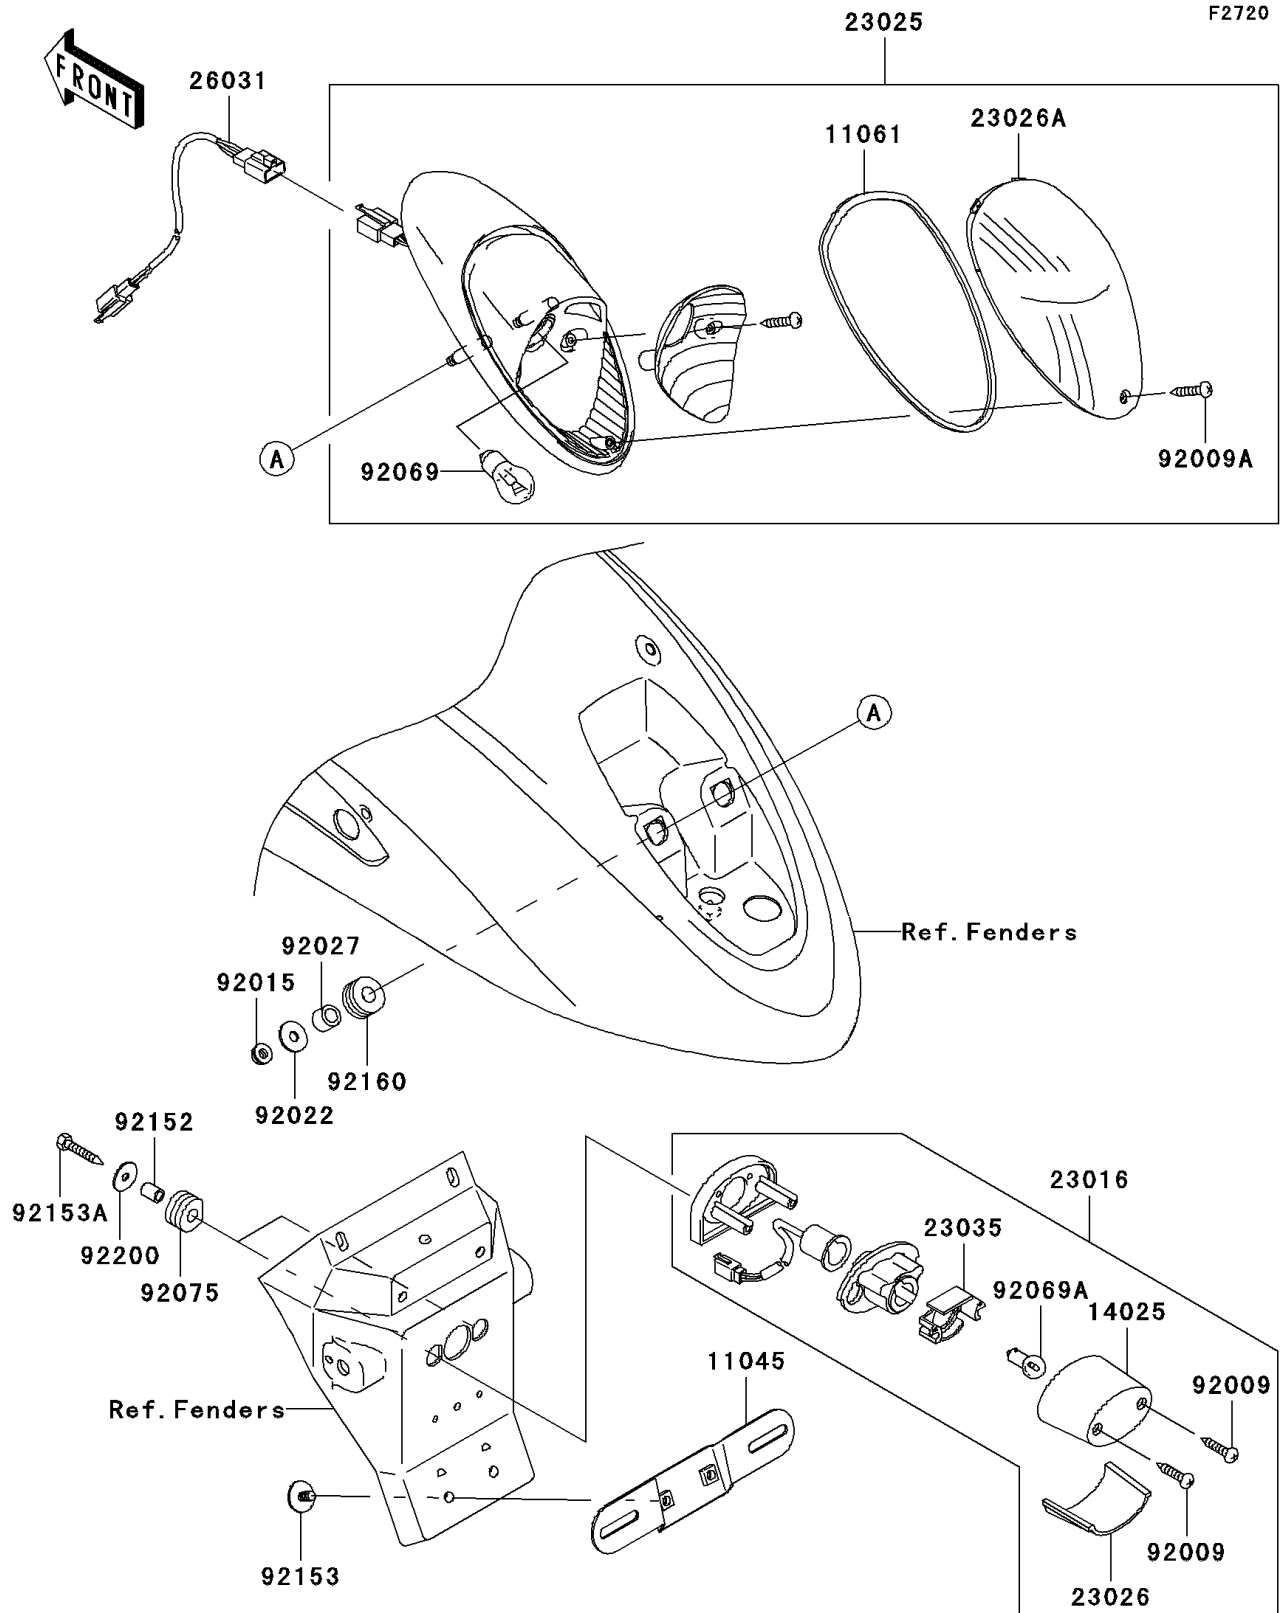

2007 Vulcan 900 Custom PARTS DIAGRAM

Taillight(s)

2007 Vulcan 900 Custom PARTS LIST

Taillight(s)

ITEM NAME	PART NUMBER	QUANTITY
BRACKET,LICENSE (Ref # 11045)	11045-1387	1
GASKET,TAIL LAMP LENS (Ref # 11061)	11061-1089	1
COVER,LICENSE LAMP (Ref # 14025)	14025-1725	1
LAMP-ASSY,LICENSE (Ref # 23016)	23016-0010	1
LAMP-TAIL (Ref # 23025)	23025-0032	1
LENS,LICENSE LAMP (Ref # 23026)	23026-1064	1
LENS,TAIL LAMP (Ref # 23026A)	23026-1246	1
REFLECTOR-LAMP,LICENSE (Ref # 23035)	23035-1066	1
HARNESS,TAIL LAMP (Ref # 26031)	26031-0501	1
SCREW,TAPPING,4X20 (Ref # 92009)	92009-1378	2
SCREW,TAPPING,4X16 (Ref # 92009A)	92009-1966	1
NUT,FLANGED,6MM (Ref # 92015)	92015-1367	2
WASHER,6.5X20X1.6 (Ref # 92022)	92022-1557	2
COLLAR,6.8X10X12 (Ref # 92027)	92027-162	2
BULB,12V 21/5W (Ref # 92069)	92069-063	1
BULB,12V 5W (Ref # 92069A)	92069-1055	1
DAMPER (Ref # 92075)	92075-1870	2
COLLAR,6X9X11.5 (Ref # 92152)	92152-0372	2
BOLT,6X16 (Ref # 92153)	92153-0684	2
BOLT,TAPPING,5X25 (Ref # 92153A)	92153-1424	2
DAMPER (Ref # 92160)	92160-1162	2
WASHER,5.5X20X1.2 (Ref # 92200)	92200-0284	2