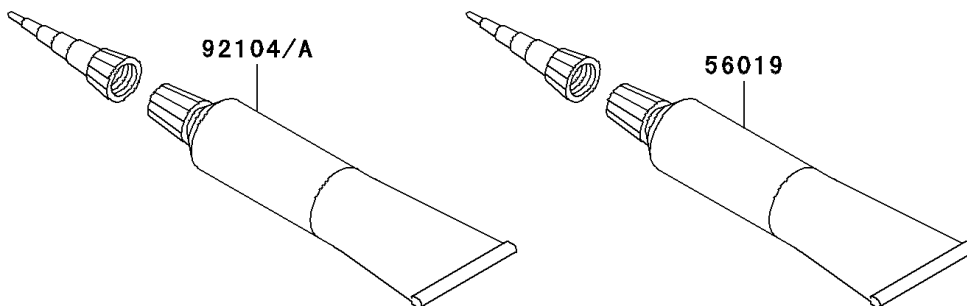

# 2007 Vulcan 900 Custom PARTS DIAGRAM

Owner's Tools

F2810

### Owner's Tools

ITEM NAME	PART NUMBER	QUANTITY
TOOL-KIT (Ref # 56007)	56007-0029	1
BAG,TOOL (Ref # 56008)	56008-1075	1
GASKET-LIQUID,TB1211,WHITE (Ref # 56019)	56019-120	1
GASKET-LIQUID,TB1211F,CLEAR (Ref # 92104)	92104-0004	1
GASKET-LIQUID,TB1216B,BLACK (Ref # 92104A)	92104-1064	1
GRIP-SCREW DRIVER (Ref # 92106)	92106-1001	1
TOOL-DRIVER,#3PHILLIPS (Ref # 92107)	92107-005	1
TOOL-DRIVER,#2PHILLIPS (Ref # 92107A)	92107-1053	1
TOOL-WRENCH,HOOK (Ref # 92110)	92110-0018	1
TOOL-WRENCH,BOX,16MM (Ref # 92110A)	92110-1132	1
TOOL-WRENCH,OPEN END,10X12 (Ref # 92110B)	92110-1152	1
TOOL-WRENCH,OPEN END,14X17 (Ref # 92110C)	92110-1153	1
TOOL-WRENCH,HOOK (Ref # 92110D)	92110-1173	1
TOOL-WRENCH,ALLEN,4MM (Ref # 92110E)	92110-3703	1
TOOL-BAR,BOX END WRENCH (Ref # 92111)	92111-0002	1
TOOL-PLIERS (Ref # 92112)	92112-1001	1
TOOL-WRENCH,OPEN END,8X10 (Ref # 92126)	92126-004	1