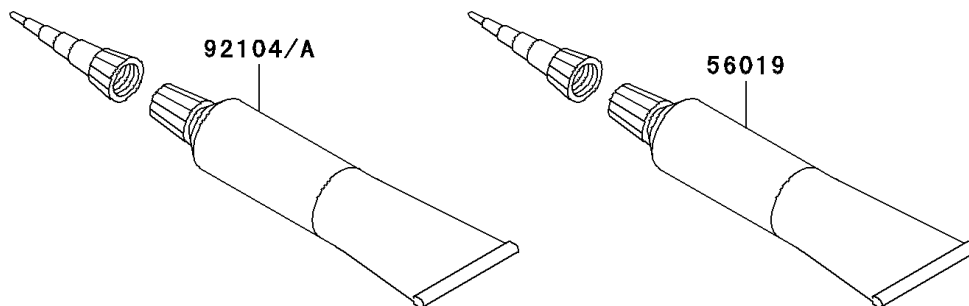

2007 Vulcan 900 Custom PARTS DIAGRAM

Owner's Tools

F2810

2007 Vulcan 900 Custom PARTS LIST

Owner's Tools

ITEM NAME	PART NUMBER	QUANTITY
TOOL-KIT (Ref # 56007)	56007-0029	1
BAG,TOOL (Ref # 56008)	56008-1075	1
GASKET-LIQUID,TB1211,WHITE (Ref # 56019)	56019-120	1
GASKET-LIQUID,TB1211F,CLEAR (Ref # 92104)	92104-0004	1
GASKET-LIQUID,TB1216B,BLACK (Ref # 92104A)	92104-1064	1
GRIP-SCREW DRIVER (Ref # 92106)	92106-1001	1
TOOL-DRIVER,#3PHILLIPS (Ref # 92107)	92107-005	1
TOOL-DRIVER,#2PHILLIPS (Ref # 92107A)	92107-1053	1
TOOL-WRENCH,HOOK (Ref # 92110)	92110-0018	1
TOOL-WRENCH,BOX,16MM (Ref # 92110A)	92110-1132	1
TOOL-WRENCH,OPEN END,10X12 (Ref # 92110B)	92110-1152	1
TOOL-WRENCH,OPEN END,14X17 (Ref # 92110C)	92110-1153	1
TOOL-WRENCH,HOOK (Ref # 92110D)	92110-1173	1
TOOL-WRENCH,ALLEN,4MM (Ref # 92110E)	92110-3703	1
TOOL-BAR,BOX END WRENCH (Ref # 92111)	92111-0002	1
TOOL-PLIERS (Ref # 92112)	92112-1001	1
TOOL-WRENCH,OPEN END,8X10 (Ref # 92126)	92126-004	1