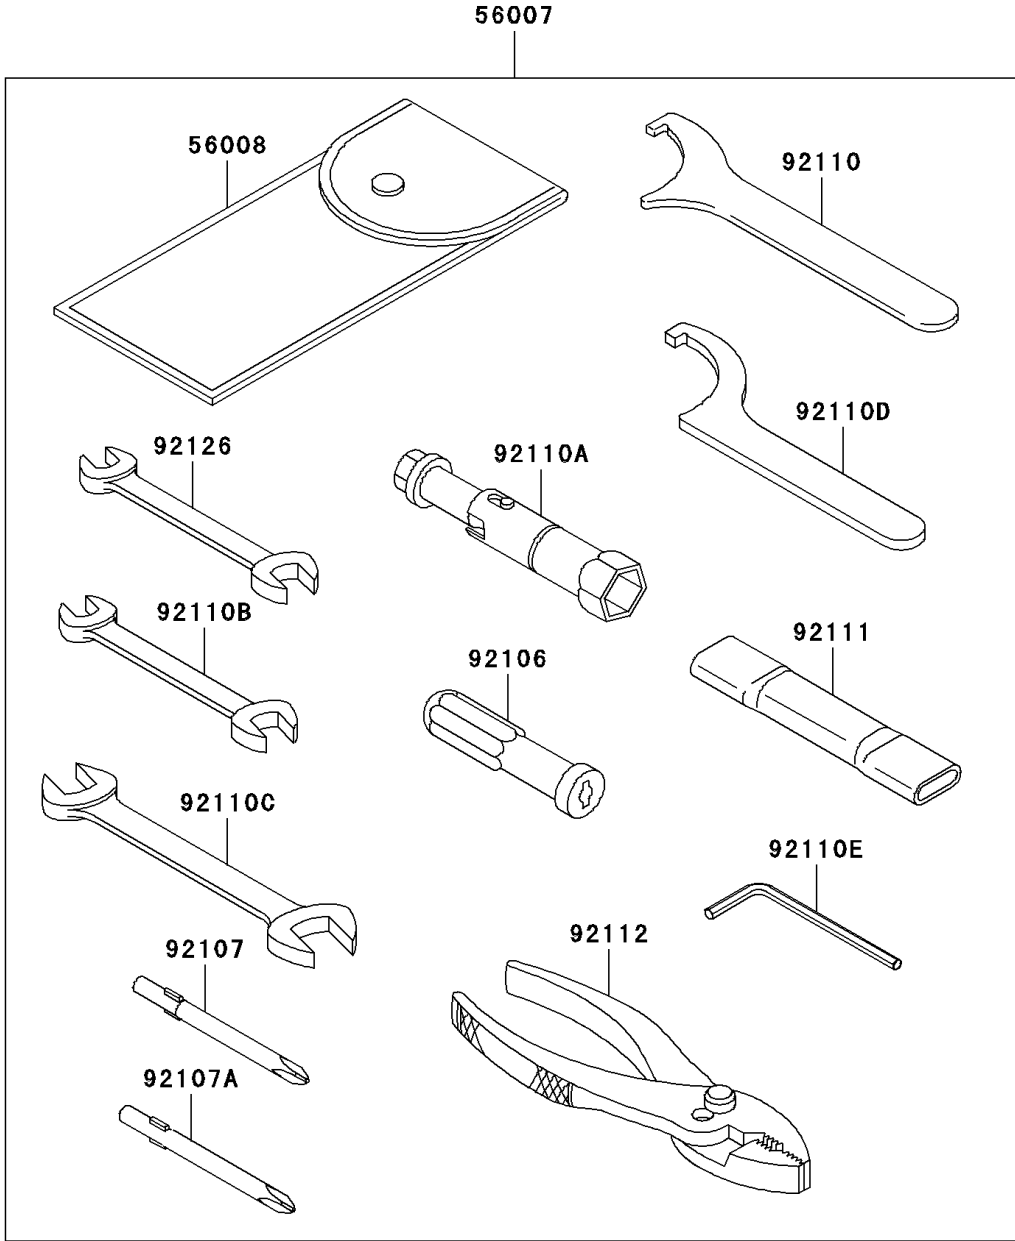

# 2007 Vulcan 900 Custom PARTS DIAGRAM

Owner's Tools

F2810

## 2007 Vulcan 900 Custom PARTS LIST

### Owner's Tools

ITEM NAME	PART NUMBER	QUANTITY
TOOL-KIT (Ref # 56007)	56007-0029	1
BAG,TOOL (Ref # 56008)	56008-1075	1
GASKET-LIQUID,TB1211,WHITE (Ref # 56019)	56019-120	1
GASKET-LIQUID,TB1211F,CLEAR (Ref # 92104)	92104-0004	1
GASKET-LIQUID,TB1216B,BLACK (Ref # 92104A)	92104-1064	1
GRIP-SCREW DRIVER (Ref # 92106)	92106-1001	1
TOOL-DRIVER,#3PHILLIPS (Ref # 92107)	92107-005	1
TOOL-DRIVER,#2PHILLIPS (Ref # 92107A)	92107-1053	1
TOOL-WRENCH,HOOK (Ref # 92110)	92110-0018	1
TOOL-WRENCH,BOX,16MM (Ref # 92110A)	92110-1132	1
TOOL-WRENCH,OPEN END,10X12 (Ref # 92110B)	92110-1152	1
TOOL-WRENCH,OPEN END,14X17 (Ref # 92110C)	92110-1153	1
TOOL-WRENCH,HOOK (Ref # 92110D)	92110-1173	1
TOOL-WRENCH,ALLEN,4MM (Ref # 92110E)	92110-3703	1
TOOL-BAR,BOX END WRENCH (Ref # 92111)	92111-0002	1
TOOL-PLIERS (Ref # 92112)	92112-1001	1
TOOL-WRENCH,OPEN END,8X10 (Ref # 92126)	92126-004	1