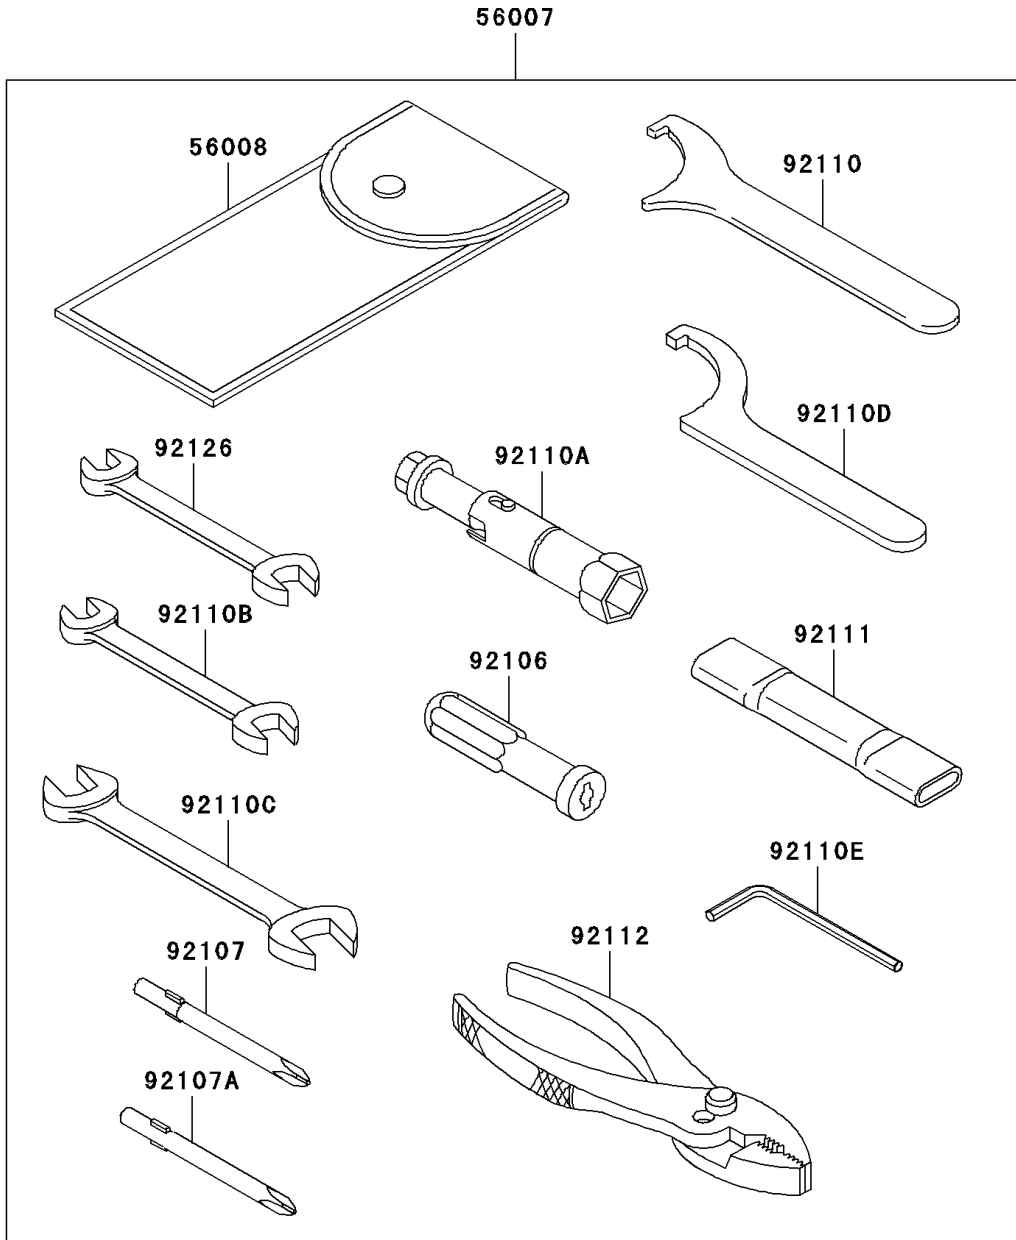

2007 Vulcan 900 Custom PARTS DIAGRAM

Owner's Tools

F2810

2007 Vulcan 900 Custom PARTS LIST

Owner's Tools

ITEM NAME	PART NUMBER	QUANTITY
TOOL-KIT (Ref # 56007)	56007-0029	1
BAG,TOOL (Ref # 56008)	56008-1075	1
GASKET-LIQUID,TB1211,WHITE (Ref # 56019)	56019-120	1
GASKET-LIQUID,TB1211F,CLEAR (Ref # 92104)	92104-0004	1
GASKET-LIQUID,TB1216B,BLACK (Ref # 92104A)	92104-1064	1
GRIP-SCREW DRIVER (Ref # 92106)	92106-1001	1
TOOL-DRIVER,#3PHILLIPS (Ref # 92107)	92107-005	1
TOOL-DRIVER,#2PHILLIPS (Ref # 92107A)	92107-1053	1
TOOL-WRENCH,HOOK (Ref # 92110)	92110-0018	1
TOOL-WRENCH,BOX,16MM (Ref # 92110A)	92110-1132	1
TOOL-WRENCH,OPEN END,10X12 (Ref # 92110B)	92110-1152	1
TOOL-WRENCH,OPEN END,14X17 (Ref # 92110C)	92110-1153	1
TOOL-WRENCH,HOOK (Ref # 92110D)	92110-1173	1
TOOL-WRENCH,ALLEN,4MM (Ref # 92110E)	92110-3703	1
TOOL-BAR,BOX END WRENCH (Ref # 92111)	92111-0002	1
TOOL-PLIERS (Ref # 92112)	92112-1001	1
TOOL-WRENCH,OPEN END,8X10 (Ref # 92126)	92126-004	1