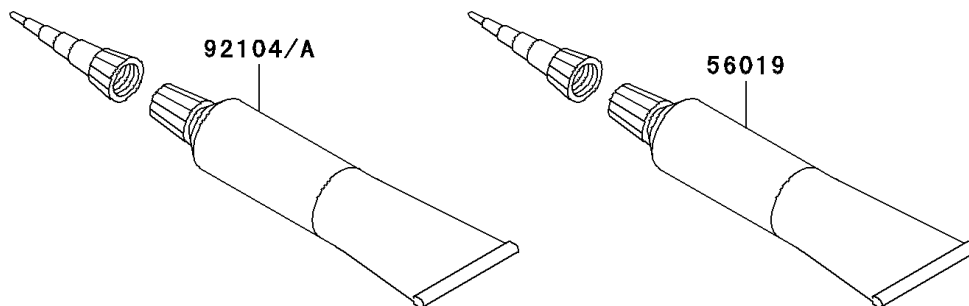

# 2009 Vulcan® 900 Custom PARTS DIAGRAM

Owner's Tools

F2810

### Owner's Tools

ITEM NAME	PART NUMBER	QUANTITY
TOOL-KIT (Ref # 56007)	56007-0029	1
BAG,TOOL (Ref # 56008)	56008-1075	1
GASKET-LIQUID,TB1211,WHITE (Ref # 56019)	56019-120	1
GASKET-LIQUID,TB1211F,CLEAR (Ref # 92104)	92104-0004	1
GASKET-LIQUID,TB1216B,BLACK (Ref # 92104A)	92104-1064	1
GRIP-SCREW DRIVER (Ref # 92106)	92106-1001	1
TOOL-DRIVER,#3PHILLIPS (Ref # 92107)	92107-005	1
TOOL-DRIVER,#2PHILLIPS (Ref # 92107A)	92107-1053	1
TOOL-WRENCH,HOOK (Ref # 92110)	92110-0018	1
TOOL-WRENCH,BOX,16MM (Ref # 92110A)	92110-1132	1
TOOL-WRENCH,OPEN END,10X12 (Ref # 92110B)	92110-1152	1
TOOL-WRENCH,OPEN END,14X17 (Ref # 92110C)	92110-1153	1
TOOL-WRENCH,HOOK (Ref # 92110D)	92110-1173	1
TOOL-WRENCH,ALLEN,4MM (Ref # 92110E)	92110-3703	1
TOOL-BAR,BOX END WRENCH (Ref # 92111)	92111-0002	1
TOOL-PLIERS (Ref # 92112)	92112-1001	1
TOOL-WRENCH,OPEN END,8X10 (Ref # 92126)	92126-004	1