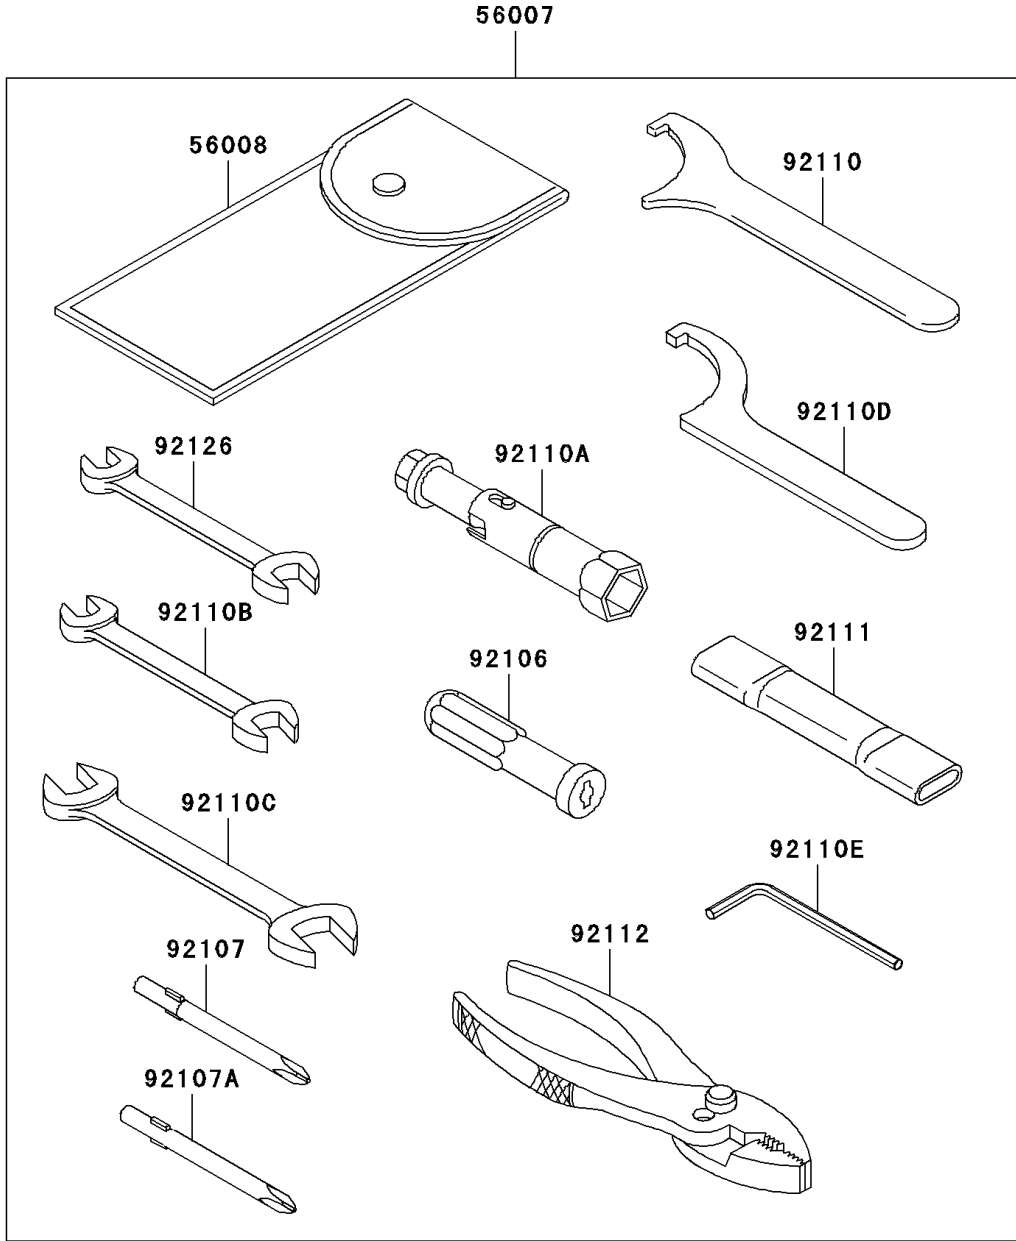

# 2009 Vulcan® 900 Custom PARTS DIAGRAM

Owner's Tools

F2810

## 2009 Vulcan® 900 Custom PARTS LIST

### Owner's Tools

ITEM NAME	PART NUMBER	QUANTITY
TOOL-KIT (Ref # 56007)	56007-0029	1
BAG,TOOL (Ref # 56008)	56008-1075	1
GASKET-LIQUID,TB1211,WHITE (Ref # 56019)	56019-120	1
GASKET-LIQUID,TB1211F,CLEAR (Ref # 92104)	92104-0004	1
GASKET-LIQUID,TB1216B,BLACK (Ref # 92104A)	92104-1064	1
GRIP-SCREW DRIVER (Ref # 92106)	92106-1001	1
TOOL-DRIVER,#3PHILLIPS (Ref # 92107)	92107-005	1
TOOL-DRIVER,#2PHILLIPS (Ref # 92107A)	92107-1053	1
TOOL-WRENCH,HOOK (Ref # 92110)	92110-0018	1
TOOL-WRENCH,BOX,16MM (Ref # 92110A)	92110-1132	1
TOOL-WRENCH,OPEN END,10X12 (Ref # 92110B)	92110-1152	1
TOOL-WRENCH,OPEN END,14X17 (Ref # 92110C)	92110-1153	1
TOOL-WRENCH,HOOK (Ref # 92110D)	92110-1173	1
TOOL-WRENCH,ALLEN,4MM (Ref # 92110E)	92110-3703	1
TOOL-BAR,BOX END WRENCH (Ref # 92111)	92111-0002	1
TOOL-PLIERS (Ref # 92112)	92112-1001	1
TOOL-WRENCH,OPEN END,8X10 (Ref # 92126)	92126-004	1