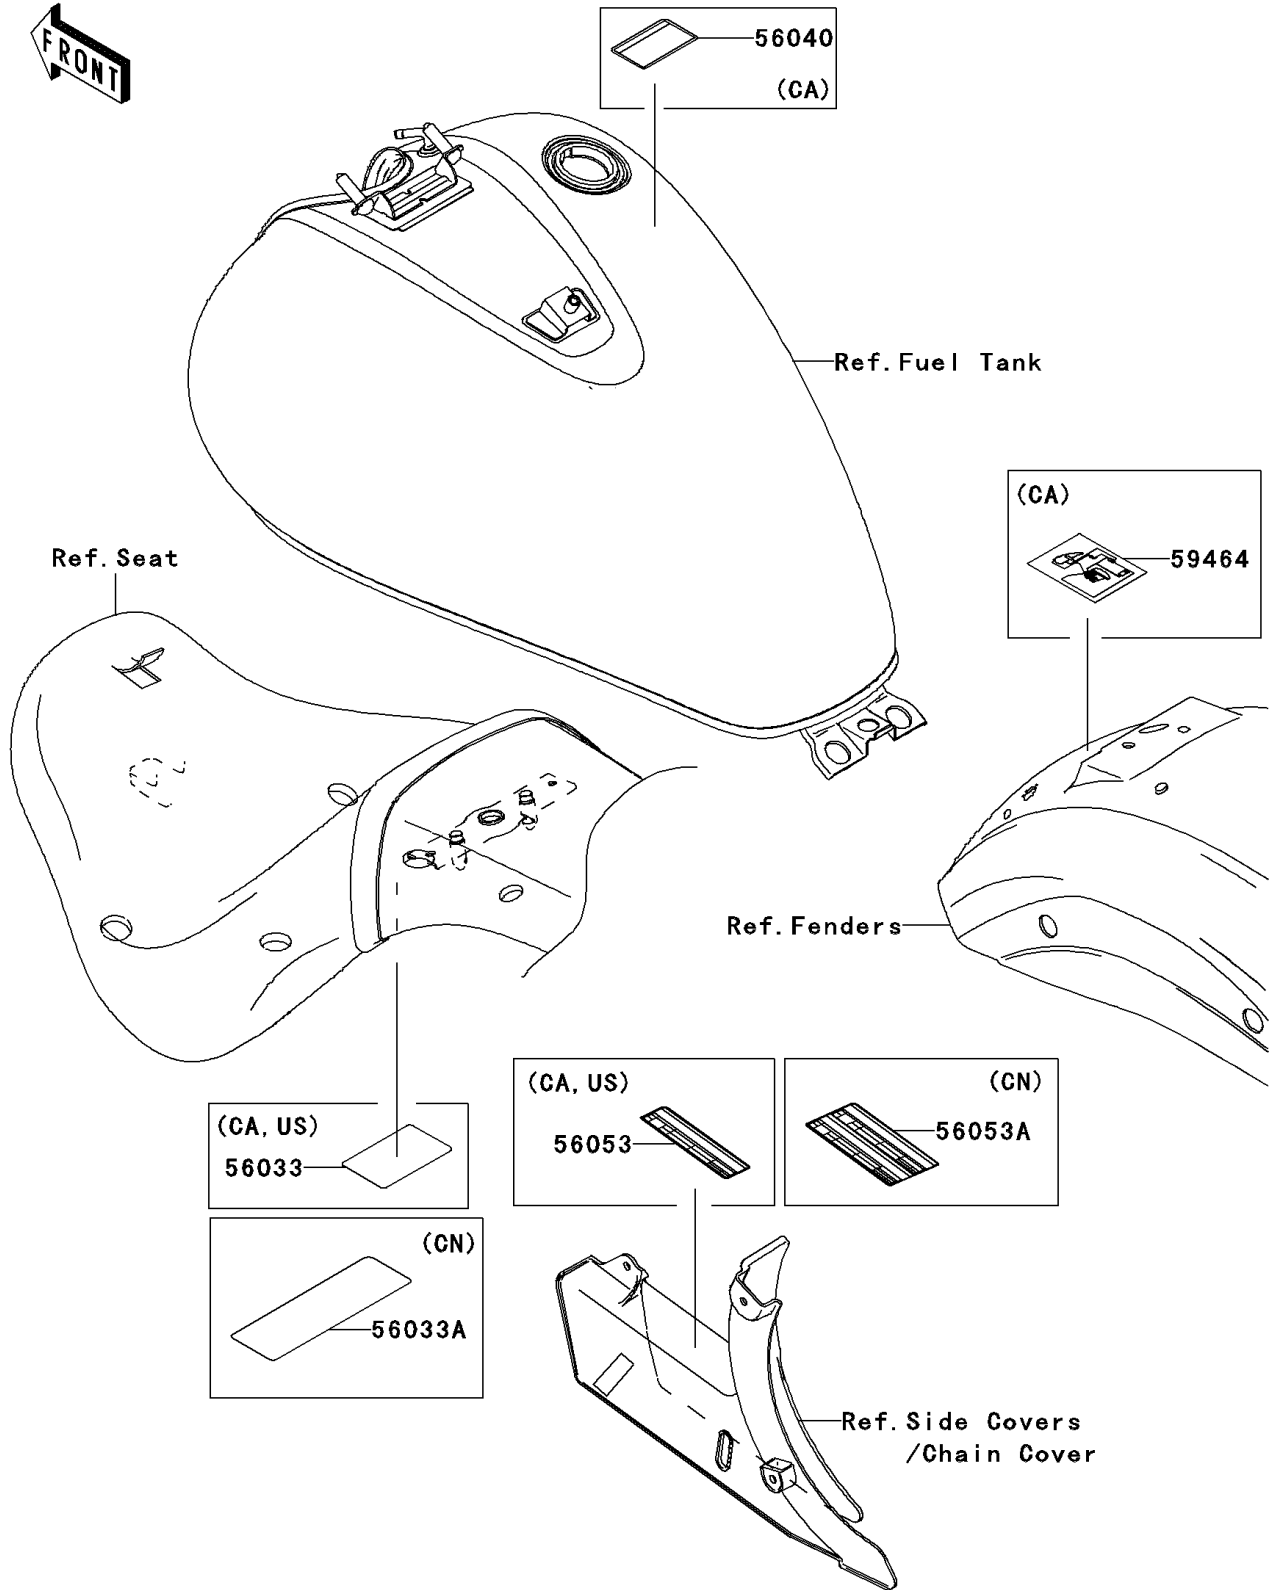

2007 Vulcan 900 Custom PARTS DIAGRAM

Labels

F2860

2007 Vulcan 900 Custom PARTS LIST

Labels

ITEM NAME	PART NUMBER	QUANTITY
LABEL-MANUAL,DAILY SAFETY (Ref # 56033)	56033-0179	1
LABEL-MANUAL,DAILY SAFETY (Ref # 56033A)	56033-0180	1
LABEL-WARNING,EVAPO (Ref # 56040)	56040-1121	1
LABEL-SPECIFICATION,TIRE&LOAD (Ref # 56053)	56053-0205	1
LABEL-SPECIFICATION,TIRE&LOAD (Ref # 56053A)	56053-0206	1
LABEL-CERTIFICATION,EVAPO ROUT (Ref # 59464)	59464-0684	1