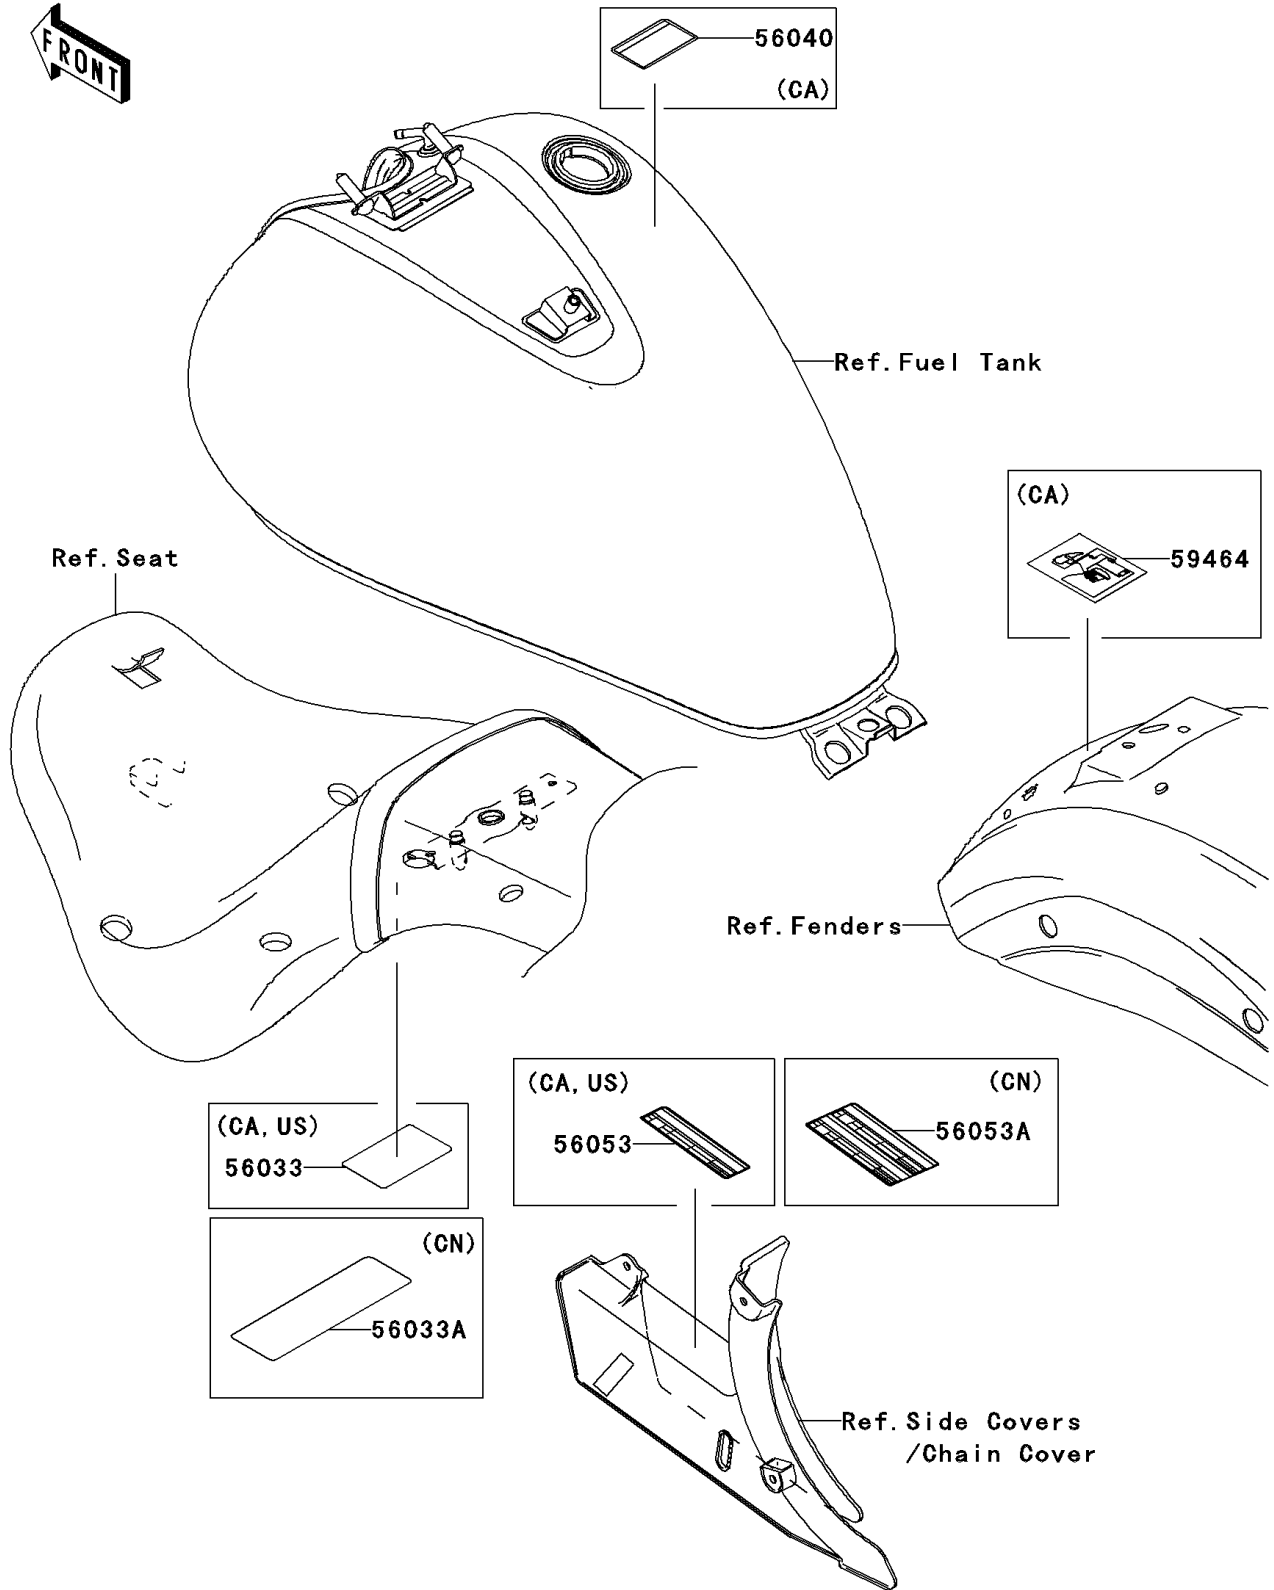

2007 Vulcan 900 Custom PARTS DIAGRAM

Labels

F2860

2007 Vulcan 900 Custom PARTS LIST

Labels

| ITEM NAME | PART NUMBER | QUANTITY |
|--|-------------|----------|
| LABEL-MANUAL,DAILY SAFETY (Ref # 56033) | 56033-0179 | 1 |
| LABEL-MANUAL,DAILY SAFETY (Ref # 56033A) | 56033-0180 | 1 |
| LABEL-WARNING,EVAPO (Ref # 56040) | 56040-1121 | 1 |
| LABEL-SPECIFICATION,TIRE&LOAD (Ref # 56053) | 56053-0205 | 1 |
| LABEL-SPECIFICATION,TIRE&LOAD (Ref # 56053A) | 56053-0206 | 1 |
| LABEL-CERTIFICATION,EVAPO ROUT (Ref # 59464) | 59464-0684 | 1 |