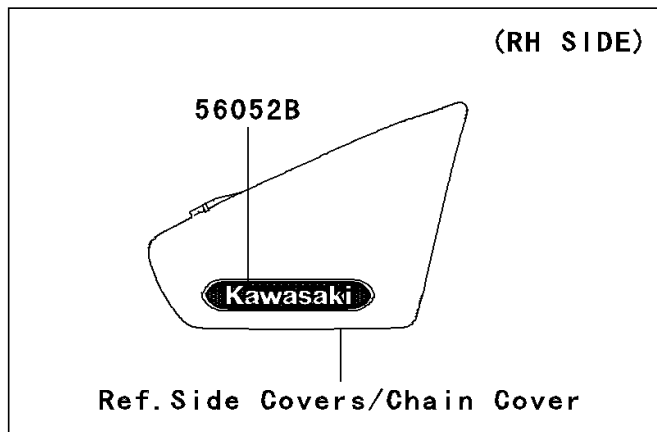

# 2007 Vulcan 900 Custom PARTS DIAGRAM

Decals(C7F-C9F)

F2861

## 2007 Vulcan 900 Custom PARTS LIST

Decals(C7F-C9F)

ITEM NAME	PART NUMBER	QUANTITY
MARK,FUEL TANK,LH (Ref # 56052)	56052-0810	1
MARK,FUEL TANK,RH (Ref # 56052A)	56052-0811	1
MARK,SIDE COVER,RH,KAWASAKI (Ref # 56052B)	56052-0812	1