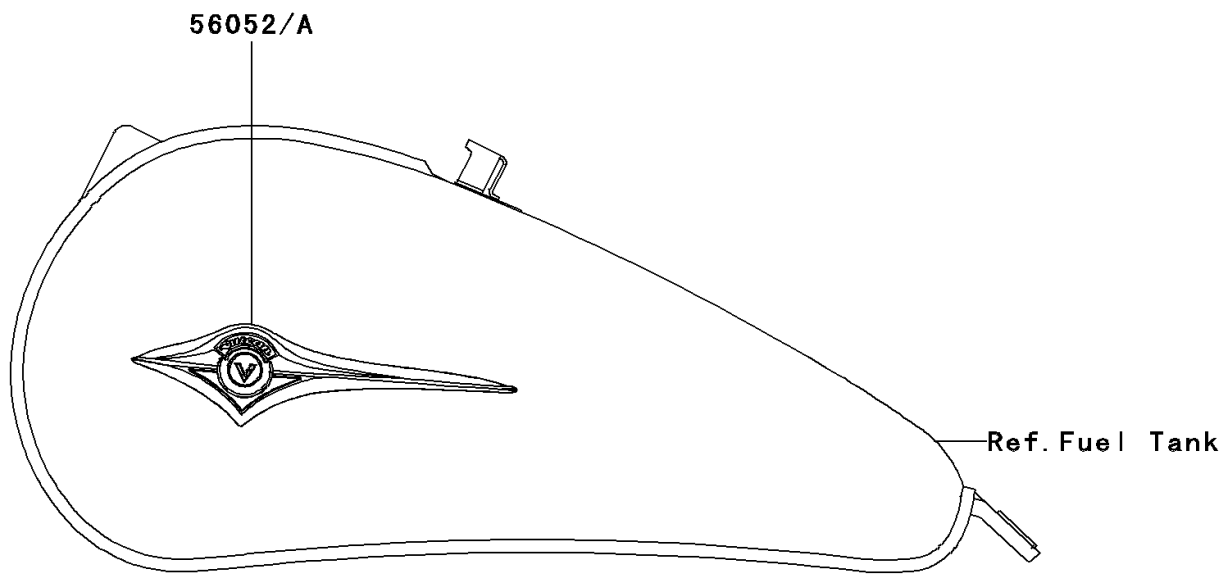

# 2007 Vulcan 900 Custom PARTS DIAGRAM

Decals(C7F-C9F)

F2861

## 2007 Vulcan 900 Custom PARTS LIST

Decals(C7F-C9F)

ITEM NAME	PART NUMBER	QUANTITY
MARK,FUEL TANK,LH (Ref # 56052)	56052-0810	1
MARK,FUEL TANK,RH (Ref # 56052A)	56052-0811	1
MARK,SIDE COVER,RH,KAWASAKI (Ref # 56052B)	56052-0812	1