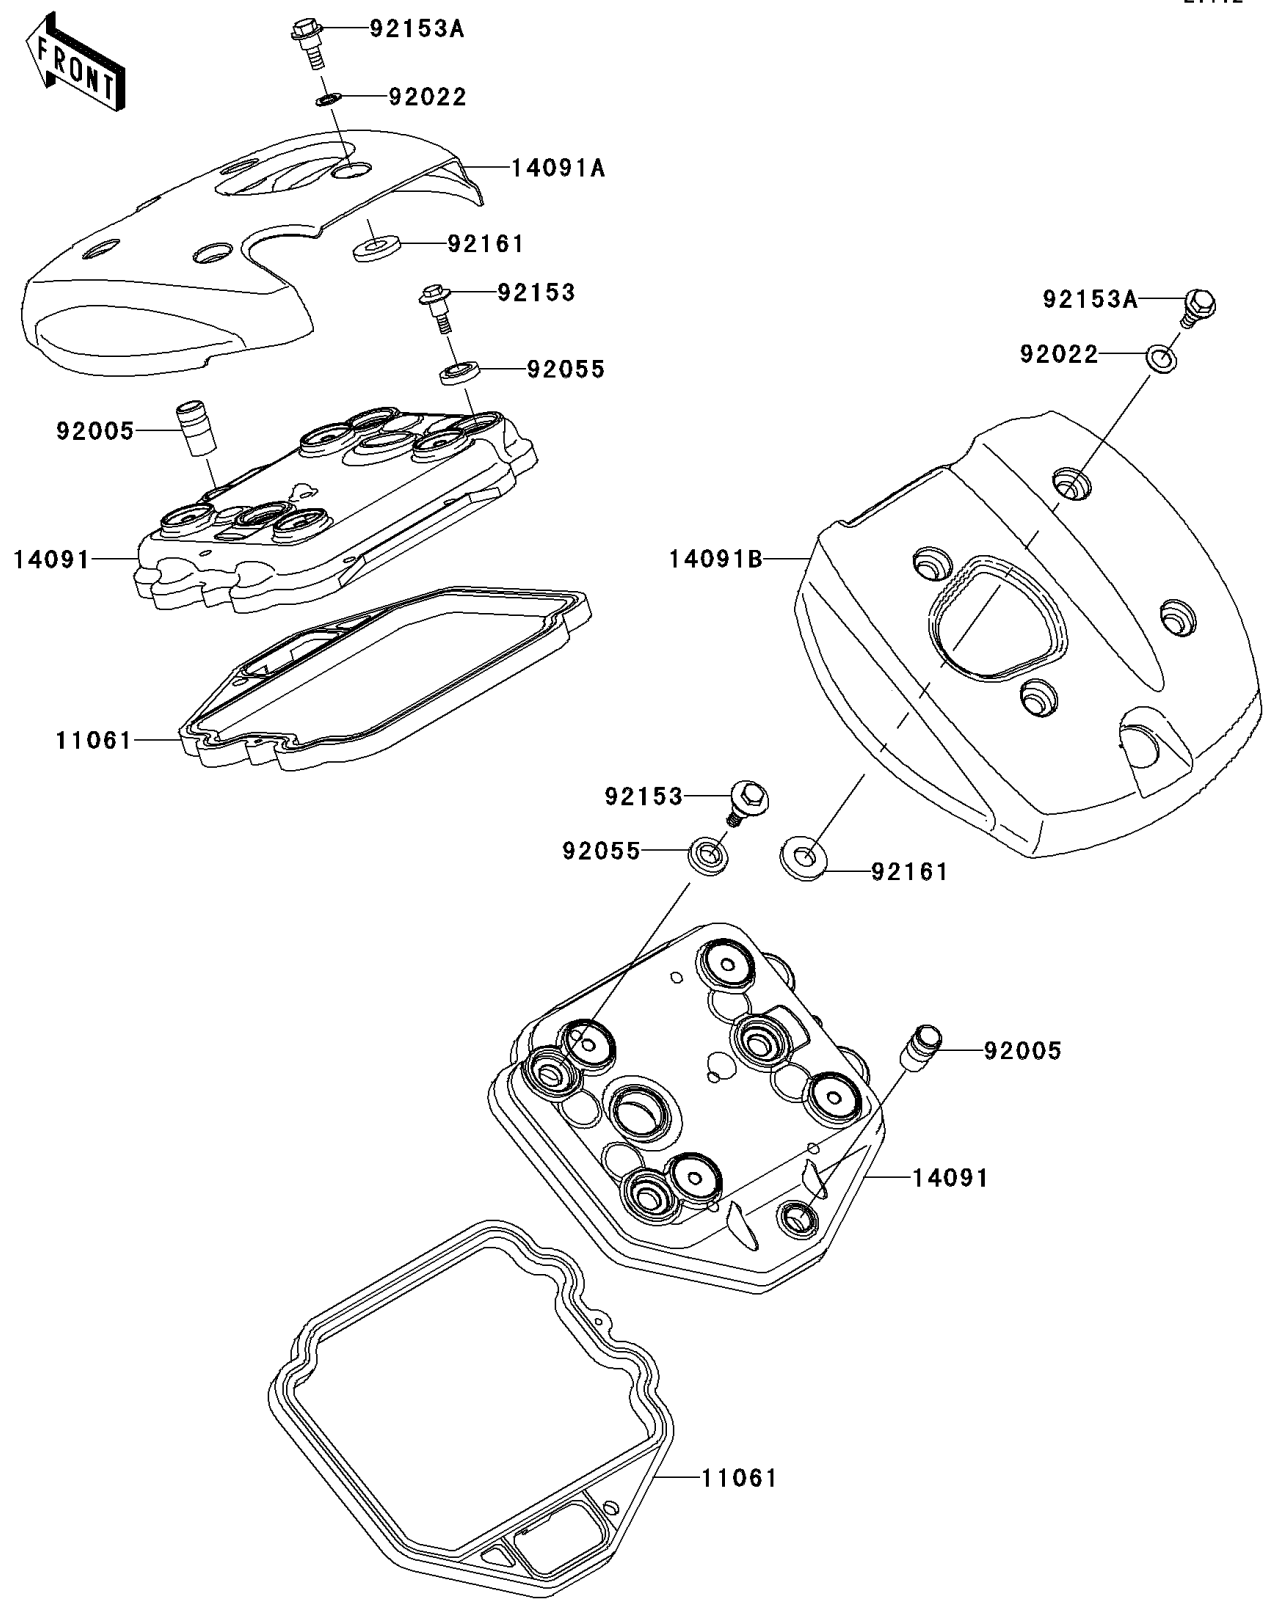

2011 VULCAN® 900 CUSTOM PARTS DIAGRAM

Cylinder Head Cover

E1112

2011 VULCAN® 900 CUSTOM PARTS LIST

Cylinder Head Cover

ITEM NAME	PART NUMBER	QUANTITY
GASKET,HEAD COVER (Ref # 11061)	11061-0261	2
COVER,HEAD (Ref # 14091)	14091-0506	2
COVER,TOP,FR (Ref # 14091A)	14091-0507	1
COVER,TOP,RR (Ref # 14091B)	14091-0508	1
FITTING (Ref # 92005)	92005-0052	2
WASHER,10.2X16X1 (Ref # 92022)	92022-1829	8
RING-O,HEAD COVER BOLT (Ref # 92055)	92055-1352	6
BOLT,HEAD COVER (Ref # 92153)	92153-0793	6
BOLT,FLANGED,6X19 (Ref # 92153A)	92153-1400	8
DAMPER (Ref # 92161)	92161-0366	8