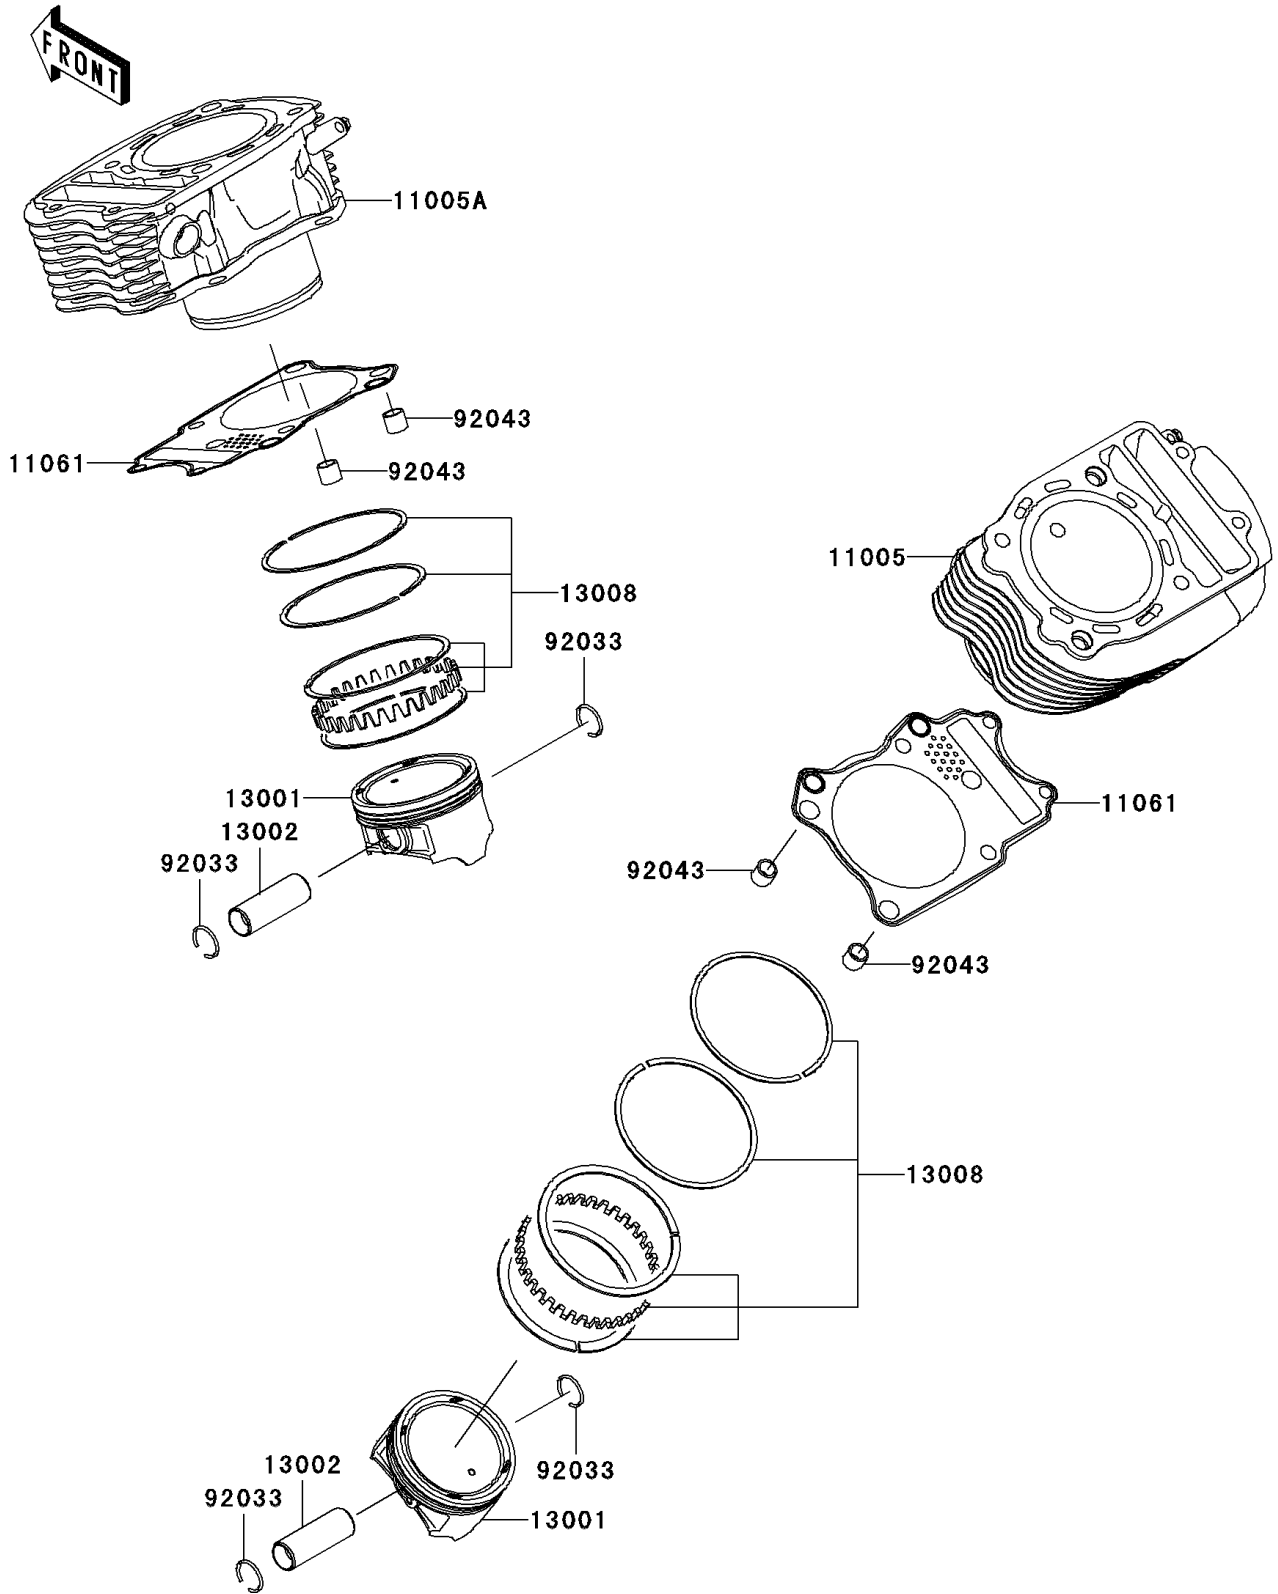

2011 VULCAN® 900 CUSTOM PARTS DIAGRAM

Cylinder/Piston(s)

E1120

2011 VULCAN® 900 CUSTOM PARTS LIST

Cylinder/Piston(s)

ITEM NAME	PART NUMBER	QUANTITY
CYLINDER-ENGINE,RR (Ref # 11005)	11005-0062	1
CYLINDER-ENGINE,FR (Ref # 11005A)	11005-0085	1
GASKET,CYLINDER BASE (Ref # 11061)	11061-0284	2
PISTON-ENGINE (Ref # 13001)	13001-0067	2
PIN-PISTON (Ref # 13002)	13002-0011	2
RING-SET-PISTON (Ref # 13008)	13008-0021	2
RING-SNAP (Ref # 92033)	92033-1188	4
PIN,11X14X12.3 (Ref # 92043)	92043-1266	4